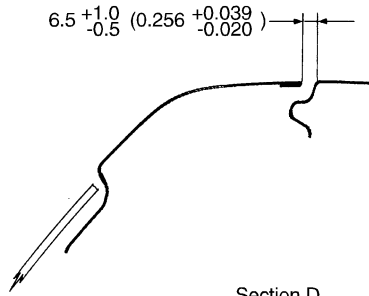

1. Door Alignment

Unit: mm (in)

S5M0380A