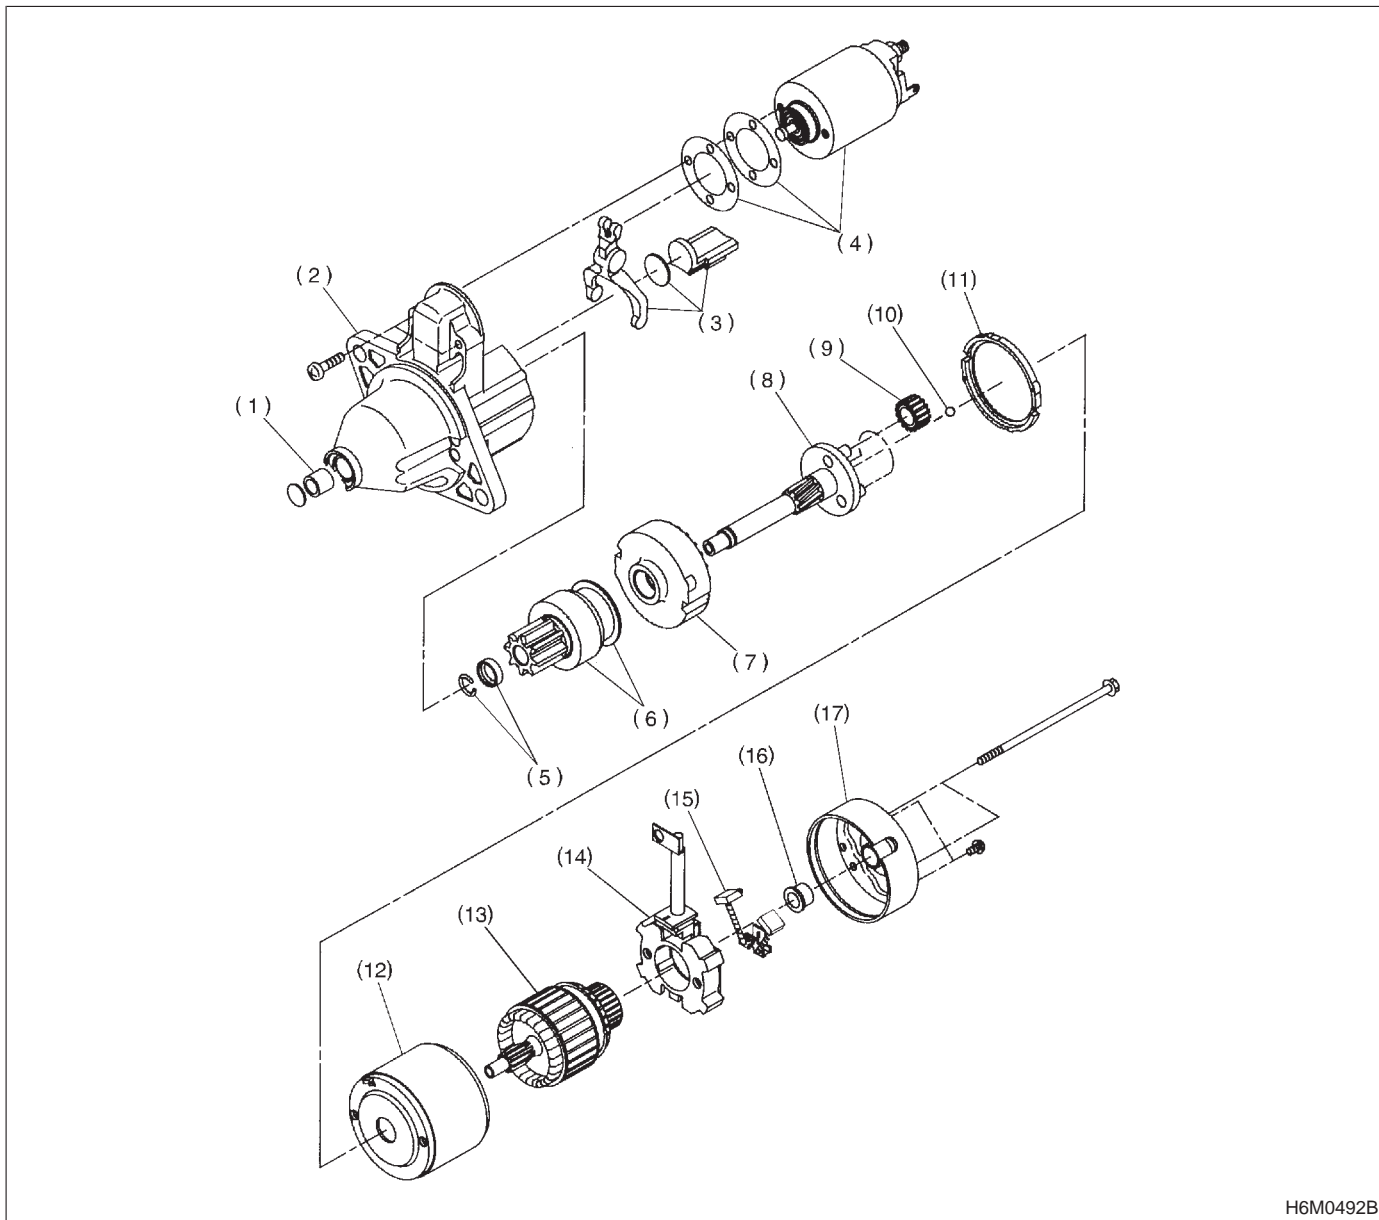

1. Starter

H6M0492B

- |                         |                        |                     |
|-------------------------|------------------------|---------------------|
| (1) Sleeve bearing      | (7) Internal gear ASSY | (13) Armature       |
| (2) Front bracket       | (8) Shaft ASSY         | (14) Brush holder   |
| (3) Lever set           | (9) Gear ASSY          | (15) Brush          |
| (4) Magnet switch ASSY  | (10) Ball              | (16) Sleeve bearing |
| (5) Stopper set         | (11) Packing           | (17) Rear bracket   |
| (6) Over running clutch | (12) Yoke              |                     |