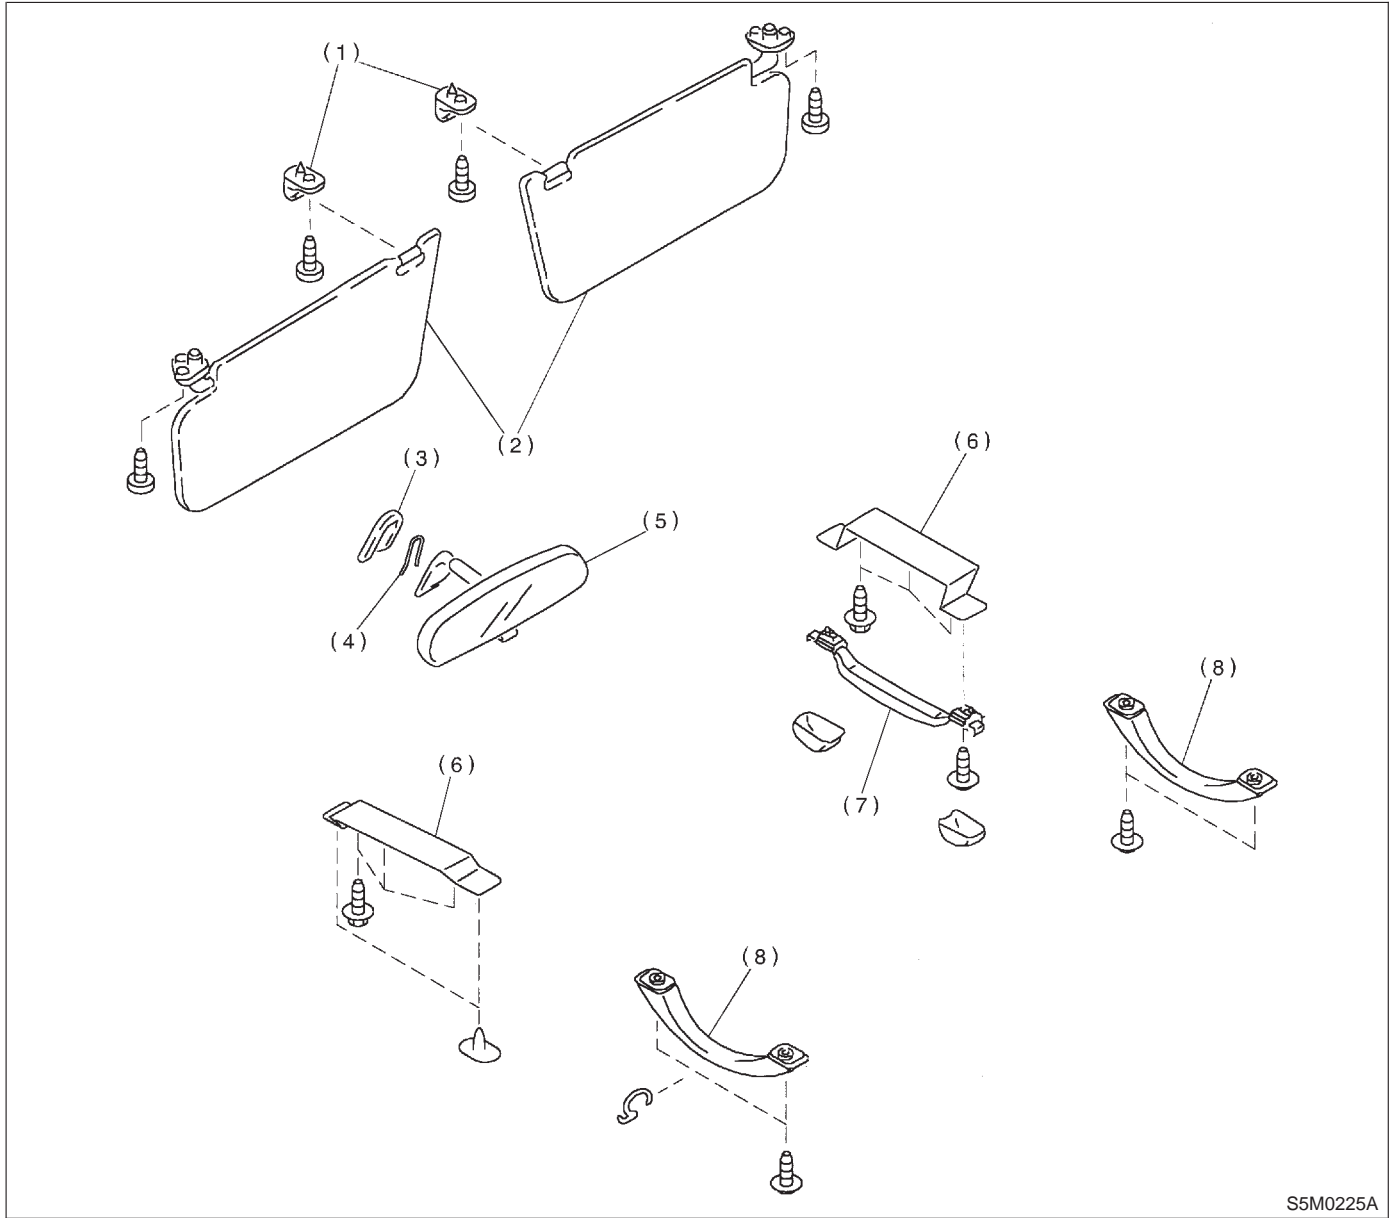

5. Inner Accessories

S5M0225A

- | | | |
|---------------|-------------------------|-------------------------------|
| (1) Hook | (4) Spring | (7) Assist grip (retractable) |
| (2) Sun visor | (5) Rearview mirror | (8) Assist grip (fixed) |
| (3) Mount | (6) Assist rail bracket | |