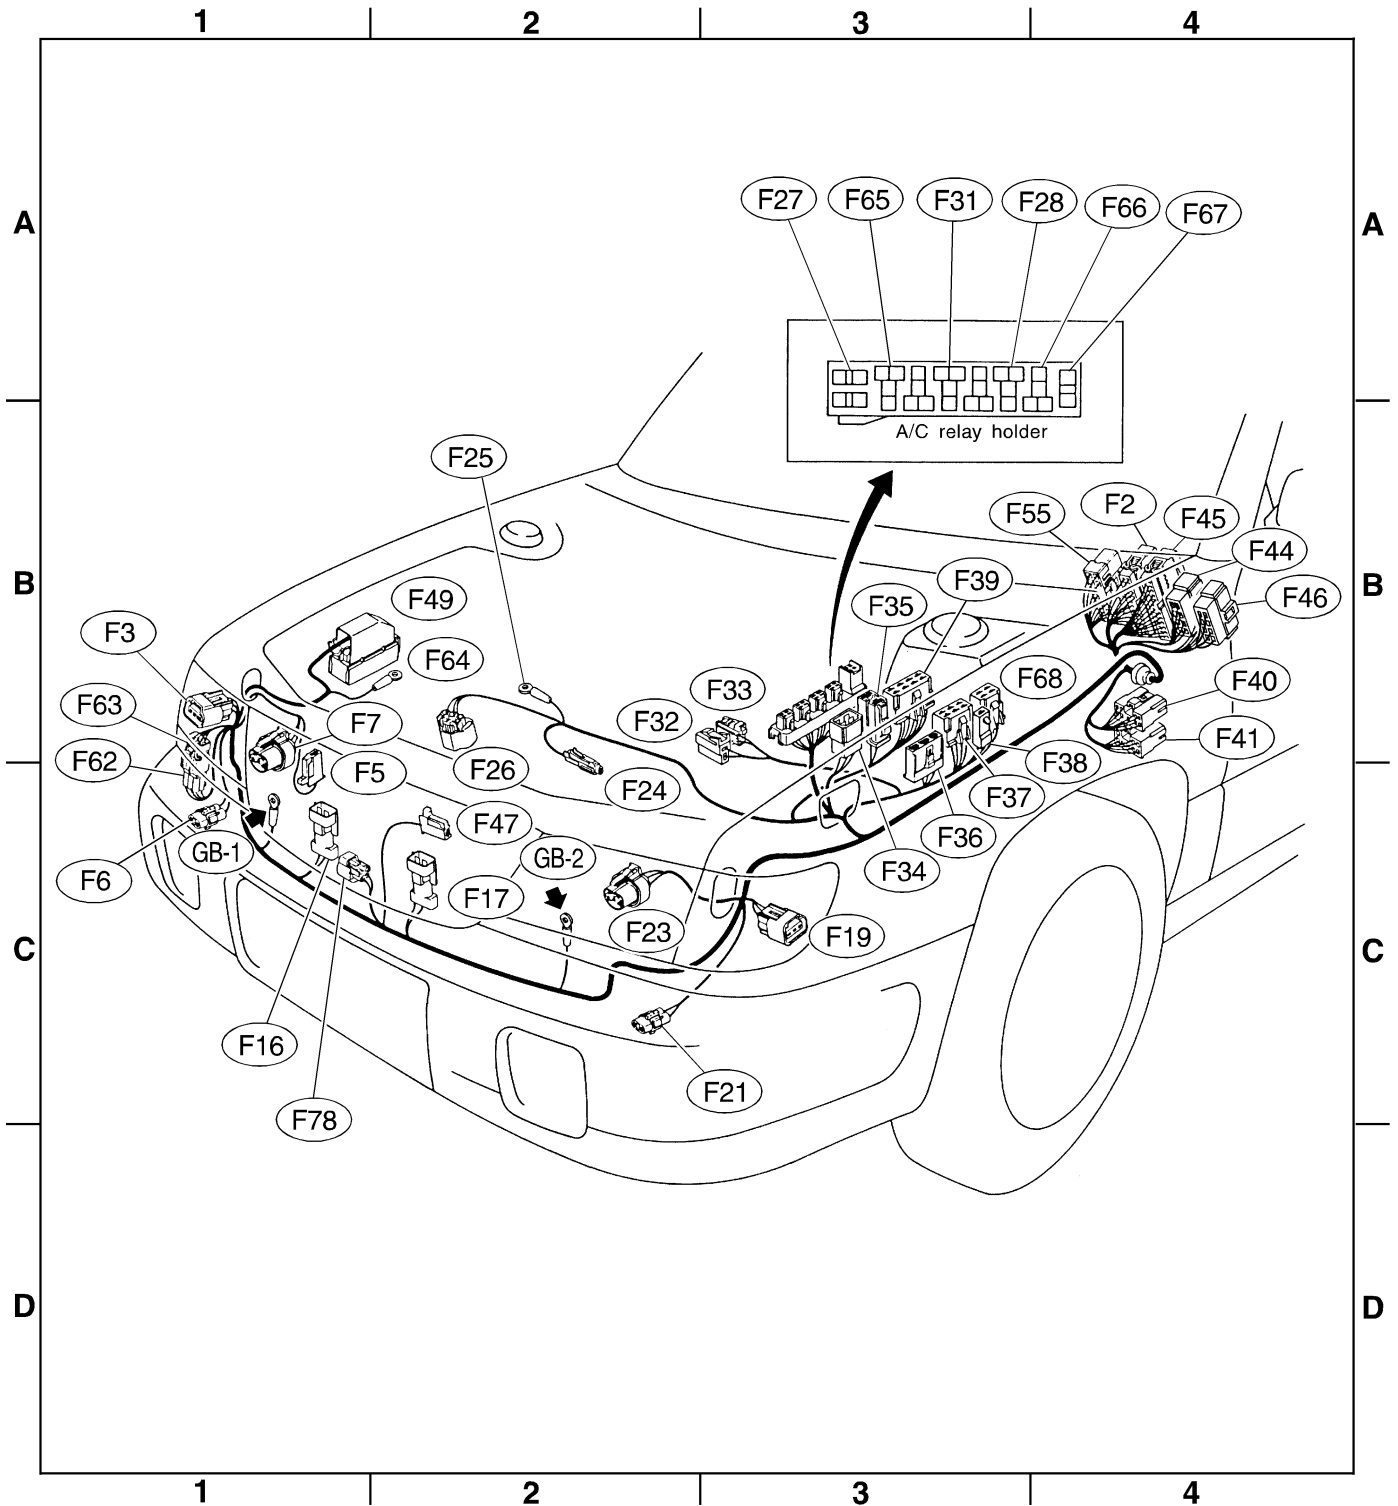

6. Electrical Wiring Harness and Ground Point

A: OVERALL LOCATION

S6M0380A

- | | | |
|-------------------------------------|-------------------------|------------------------------|
| (1) Front wiring harness | (6) Rear door cord RH | (11) Rear door cord LH |
| (2) Engine wiring harness | (7) Rear wiring harness | (12) Combination switch cord |
| (3) Bulkhead wiring harness | (8) Roof cord | (13) Front door cord LH |
| (4) Front door cord RH | (9) Fuel tank cord | (14) Transmission cord |
| (5) Instrument panel wiring harness | (10) Rear gate cord | (15) Oxygen sensor cord |

★: Non-colored

2. LOCATION

S6M0474A

C: BULKHEAD WIRING HARNESS (IN ENGINE ROOM)**1. LIST OF ITEMS**

Connector				Connecting to	
No.	Pole	Color	Area	No.	Name
B2	3	★	B-1		Atmospheric pressure sensor
B4	4	Gray	B-1		AT dropping resistor
B5	2	Gray	B-2		Resistor (Daytime running light)
B6	2	Brown	B-2		ABS front sensor RH
B7	4	★	B-2		Cruise control actuator
B8	6	★	A-2		Front wiper motor
B10	2	Gray	B-2		A/C pressure switch
B11	20	Black	B-3	T4	Transmission (AT)
B12	12	★	B-3	T3	
B14	1	★	B-3		Starter (Magnet)
B15	2	Brown	B-3		ABS front sensor LH
B16	2	Gray	B-3		Brake fluid level switch
B17	3	★	B-2		Vehicle speed sensor (M/T)
B20	10	★	B-2	E1	Oxygen sensor cord
B21	20	★	B-2	E2	Engine wiring harness
B22	16	★	B-2	E3	Engine wiring harness
B24	2	Gray	B-3	T1	Back-up light switch (MT)
B25	2	Brown	B-3	T2	Neutral position switch (MT)