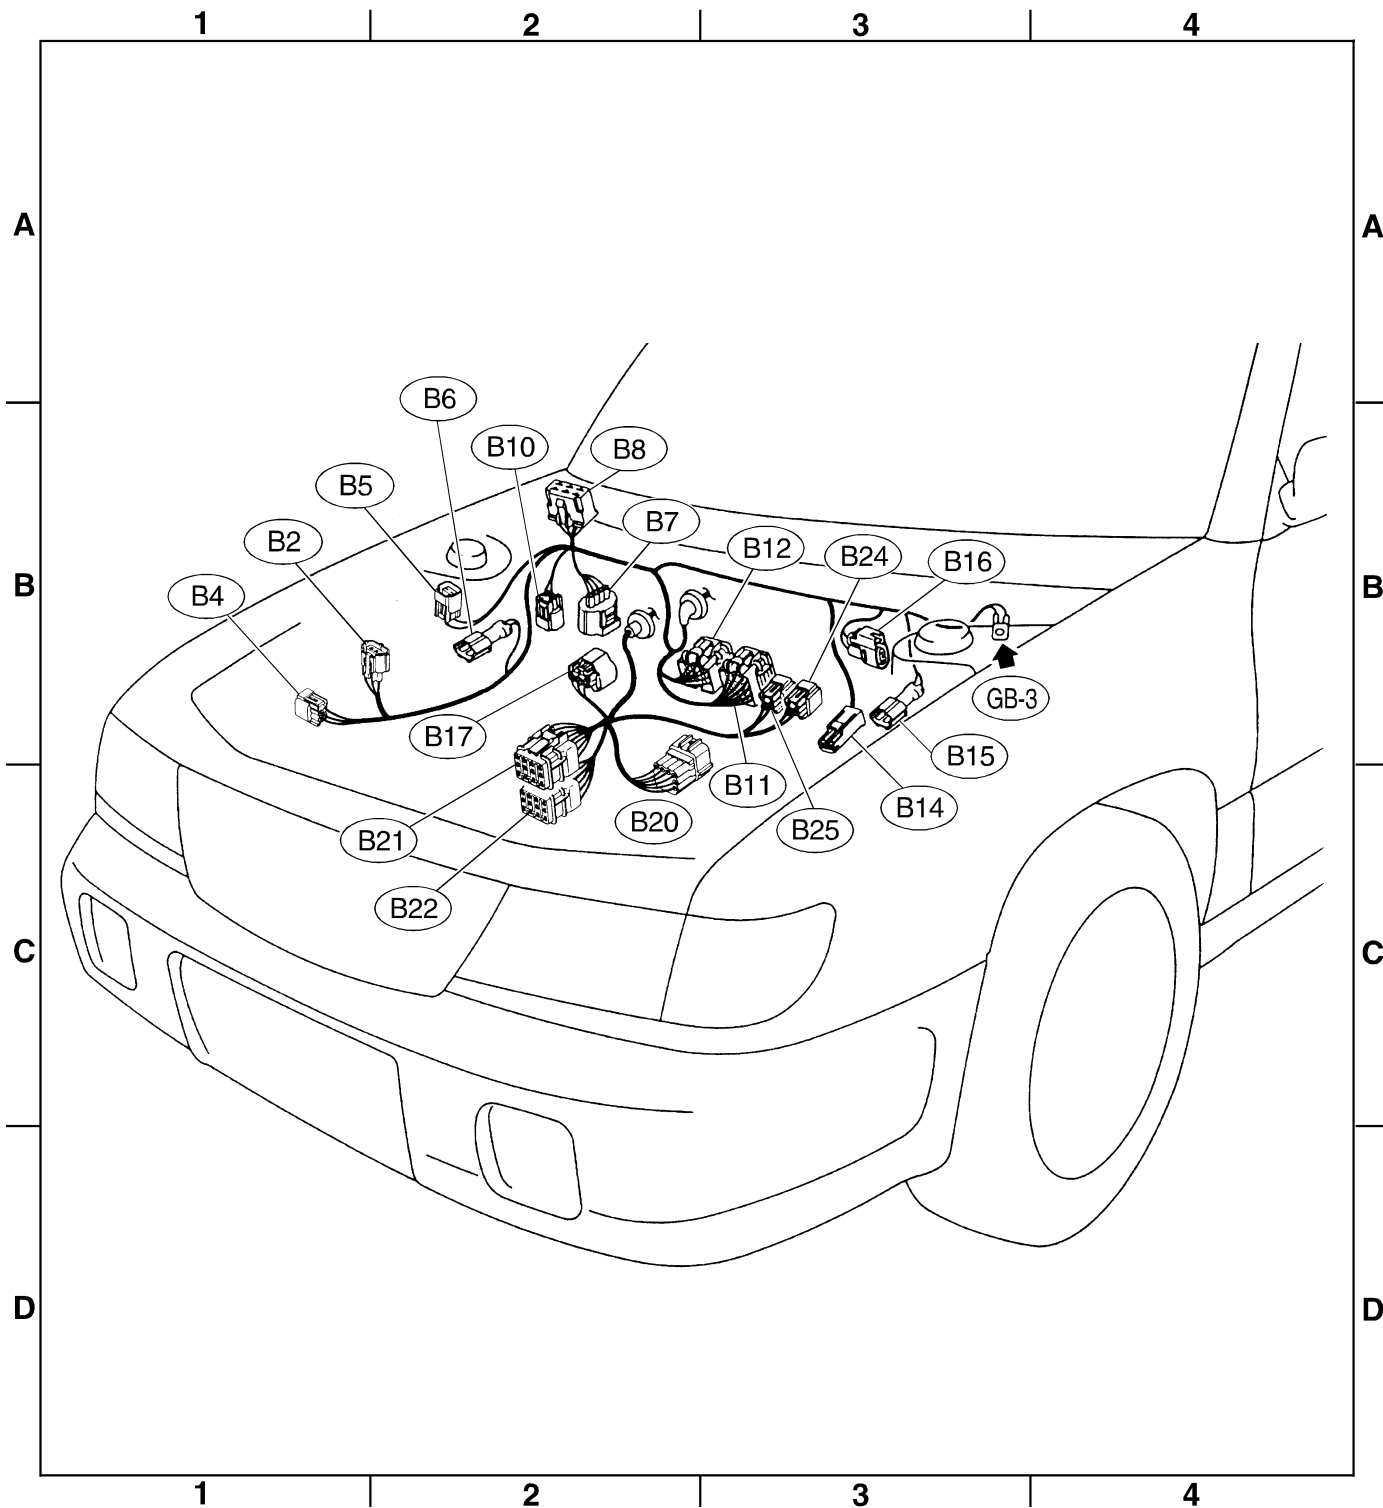

2. LOCATION

S6M0381A

D: BULKHEAD WIRING HARNESS (IN COMPARTMENT)

1. LIST OF ITEMS

Connector				Connecting to	
No.	Pole	Color	Area	No.	Name
B30	24	★	C-1	D1	Front door cord LH
B31	7	★	C-1	AB1	SRS (Airbag) harness
B32	3	Black	B-1		Turn & hazard module
B36	16	★	B-2	i1	Instrument panel meter harness
B37	24	Blue	B-2	i2	
B40	16	★	C-2		OBD-II service connector
B41	2	★	B-1		Power window circuit breaker
B42	4	Blue	C-1		Power window relay
B43	6	Black	B-4		Illumination control module
B46	4	Green	C-1		Fuel pump relay
B47	6	Brown	C-1		Main relay
B50	4	★	B-1		Blower relay
B51	8	Blue	C-1		F/B
B52	12	Blue	C-1		
B53	6	★	C-2		Shield joint connector (AT)
B54	24	★	C-2		Transmission control module
B55	24	Gray	C-2		
B57	12	★	B-1		Shift lock control module
B59	6	★			Interrupt relay
B61	8	★	B-1	F44	Front wiring harness
B62	20	★	B-1	F45	
B64	2	Black	B-2		Stop light switch
B65	4	Black	B-2		Stop & brake switch (With cruise control)
B68	5	Black	C-2		Cruise control sub switch
B69	4	★	C-2		
B70	18	★	C-2		Combination switch
B71	17	★	C-2		
B72	4	Blue	C-2		Ignition switch
B73	2	★	C-2		Key lock solenoid (AT)
B74	2	Black	C-2		Key warning switch
B75	2	Green	B-2	B76	Test mode connector
B76	2	Green	B-2	B75	
B79	14	Gray	C-3		Check connector
B81	1 × 2	★	B-2		Diagnosis terminal (Ground)
B82	6	Black	B-2		Diagnosis connector
B83	6	★	C-4		Shield joint connector (E/G)
B86	6	★	B-3		Blower motor resistor
B87	2	★	B-4		Blower motor
B88	3	★	B-3		Evaporator thermostwitch
B90	8	★	B-4	R50	Roof cord
B93	18	★	C-1		Security control module
B94	20	★	C-1		Cruise control module
B95	2	★	B-4		Diode (Daytime running light)
B96	10	★	B-4		Daytime running light control module
B97	10	Blue	C-4	R1	
B98	12	Black	C-4	R2	Rear wiring harness
B99	20	★	C-4	R3	
B100	16	Black	B-1	F2	Front wiring harness (With ABS model)
B101	24	★	C-4	D11	Front door cord RH
B102	5	Black	B-2		Daytime running light relay

Connector				Connecting to	
No.	Pole	Color	Area	No.	Name
B103	4	Blue	B-2		HI-beam relay (Daytime running light)
B104	4	★	C-1		Seat heater/rear accessory power supply relay
B105	4	Blue	B-2		Starter interlock relay (MT)
B106	2	★	B-2		Clutch switch (MT)
B107	2	Blue	B-2		Clutch switch (Cruise control)
B108	8	★	B-1	F46	Front wiring harness
B112	2	★	B-2		Diode (Front fog light)
B116	4	Black	C-3		Select lever illumination light (AT)
B117	4	★	C-3		Parking position switch & shift lock solenoid (AT)
B118	2	★	C-3		CD player illumination light
B119	1	★	C-3		Front accessory power supply (Power)
B120	14	★	C-3		Radio
B121	1	★	C-3		Audio ground
B122	6	★	C-4		Sensor ground joint connector (E/G)
B125	1	Green	C-4	B126	Test mode connector
B126	1	Green	C-4	B125	
B134	35	Black	C-3		
B135	28	Black	C-3		Engine control module
B136	30	Black	C-3		
B152	7	★	C-1		F/B
B157	4	Red	C-1		Ignition relay
B158	12	★	C-1		F/B
B159	10	Gray	C-1		F/B
B160	6	Gray	C-1		Front fog light switch
B161	6	Brown	C-1		Cruise control main switch
B162	8	★	C-2	B163	Combination switch cord
B163	8	★	C-2	B162	Bulkhead wiring harness
B164	18	★	C-2	B165	Combination switch cord
B165	18	★	C-2	B164	Bulkhead wiring harness
B166	10	★	C-2		Key warning module
B167	3	★	C-3		Front accessory power supply (Ground)
B168	3	★	B-3		A/C switch
B169	6	★	B-3		Blower fan switch
B170	2	★	B-3		Mode control panel illumination light
B171	4	Black	B-4		Mirror heater relay
B173	1	★	C-1		IG power supply connector
B175	2	★	C-3		Ash tray illumination light
B176	16	★	C-2		Keyless entry control module
B177	2	★	B-1		Wiper deicer
B183	1	★	B184		Program connector +
B184	1	★	B183		Program connector -
B191	4	Blue	B-4		Wiper deicer relay
B192	4	★	B-4		Wiper deicer timer
B193	6	★	C-1		Wiper deicer switch
B203	4	Black	C-1		Noise killer

★: Non-colored