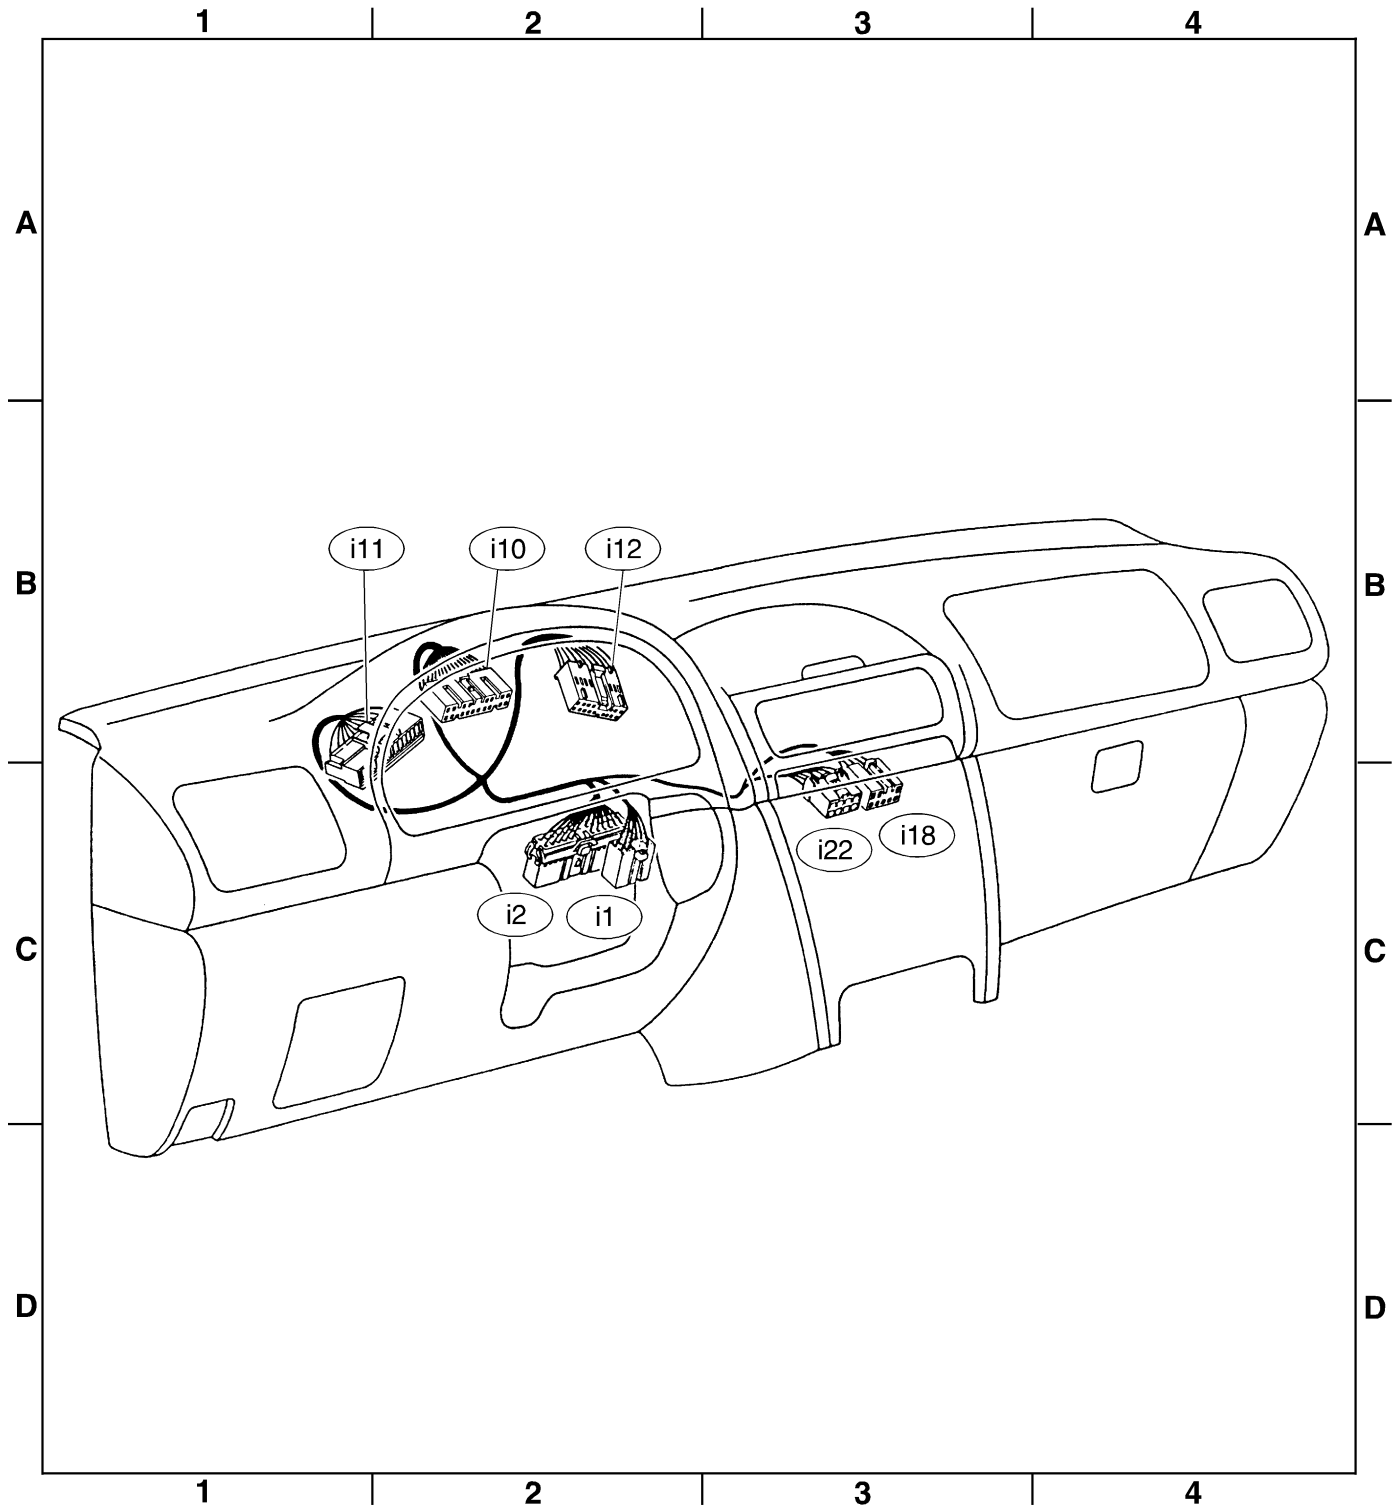

2. LOCATION

S6M0476A

G: REAR WIRING HARNESS

1. LIST OF ITEMS

Connector				Connecting to	
No.	Pole	Color	Area	No.	Name
R1	10	Blue	B-2	B97	Bulkhead wiring harness
R2	12	Black	B-2	B98	
R3	20	★	B-2	B99	
R4	1	Black	B-3		Parking brake switch
R8	4	★	B-3		Seat belt switch
R9	1	★	B-3		Front door switch LH
R11	4	★	B-3	D21	Rear door cord LH
R12	1	★	B-2		Front door switch RH
R14	4	★	B-2	D27	Rear door cord RH
R15	12	★	B-3	R57	Fuel tank cord
R16	1	Brown	B-3		Rear door switch RH
R22	1	Brown	B-4		Rear door switch LH
R26	6	★	A-3		Rear combination light RH
R28	6	★	B-4		Rear combination light LH
R30	2	★	A-3		Diode (Luggage room light)
R32	3	★	A-3		Rear accessory power supply
R37	2	★	A-3	D33	Rear gate cord
R38	6	★	A-3	D34	
R39	4	★	A-3	D35	
R41	4	Blue	B-2		Seat heater RH
R42	4	★	B-3		Seat heater switch RH
R43	4	Blue	B-3		Seat heater switch LH
R44	3	Blue	B-3		Seat heater LH
R46	2	★	B-3	R67	Fuel tank cord
R47	3	★	B-3		Fuel tank pressure sensor
R48	12	★	C-3	F55	Front wiring harness (ABS)
R50	8	★	B-2	B90	Bulkhead wiring harness (With sunroof)
R52	2	★	A-3		Room light (With sunroof)
	3	★	A-3		Room light (Without sunroof)
R55	1	★	B-3		Sunroof motor
R56	2	★	A-2		Spot light
R57	8	★	B-3	R15	Rear wiring harness
R58	6	★	B-3		Fuel gauge module & fuel pump assembly
R59	2	★	B-3		Fuel gauge sub module
R63	4	★	B-4		License plate light
R67	2	★	B-3	R46	Rear wiring harness
R68	2	★	B-3		Pressure control solenoid valve
R69	2	★	B-3		Vent control solenoid valve
R70	3	★	B-2		ABS G sensor
R72	2	★	B-3		Rear ABS sensor RH
R73	2	★	B-4		Rear ABS sensor LH
R79	6	★	B-3		Trailer connector
R80	3	★	B-2	D64	Rear door cord RH
R81	3	★	B-3	D63	Rear door cord LH
R82	4	★	A-3		Clock
R97	2	Brown	B-4		Antenna amplifier
R116	8	★	A-3		Rear wiper intermittent module
R139	3	★	B-2		Compass mirror

★: Non-colored