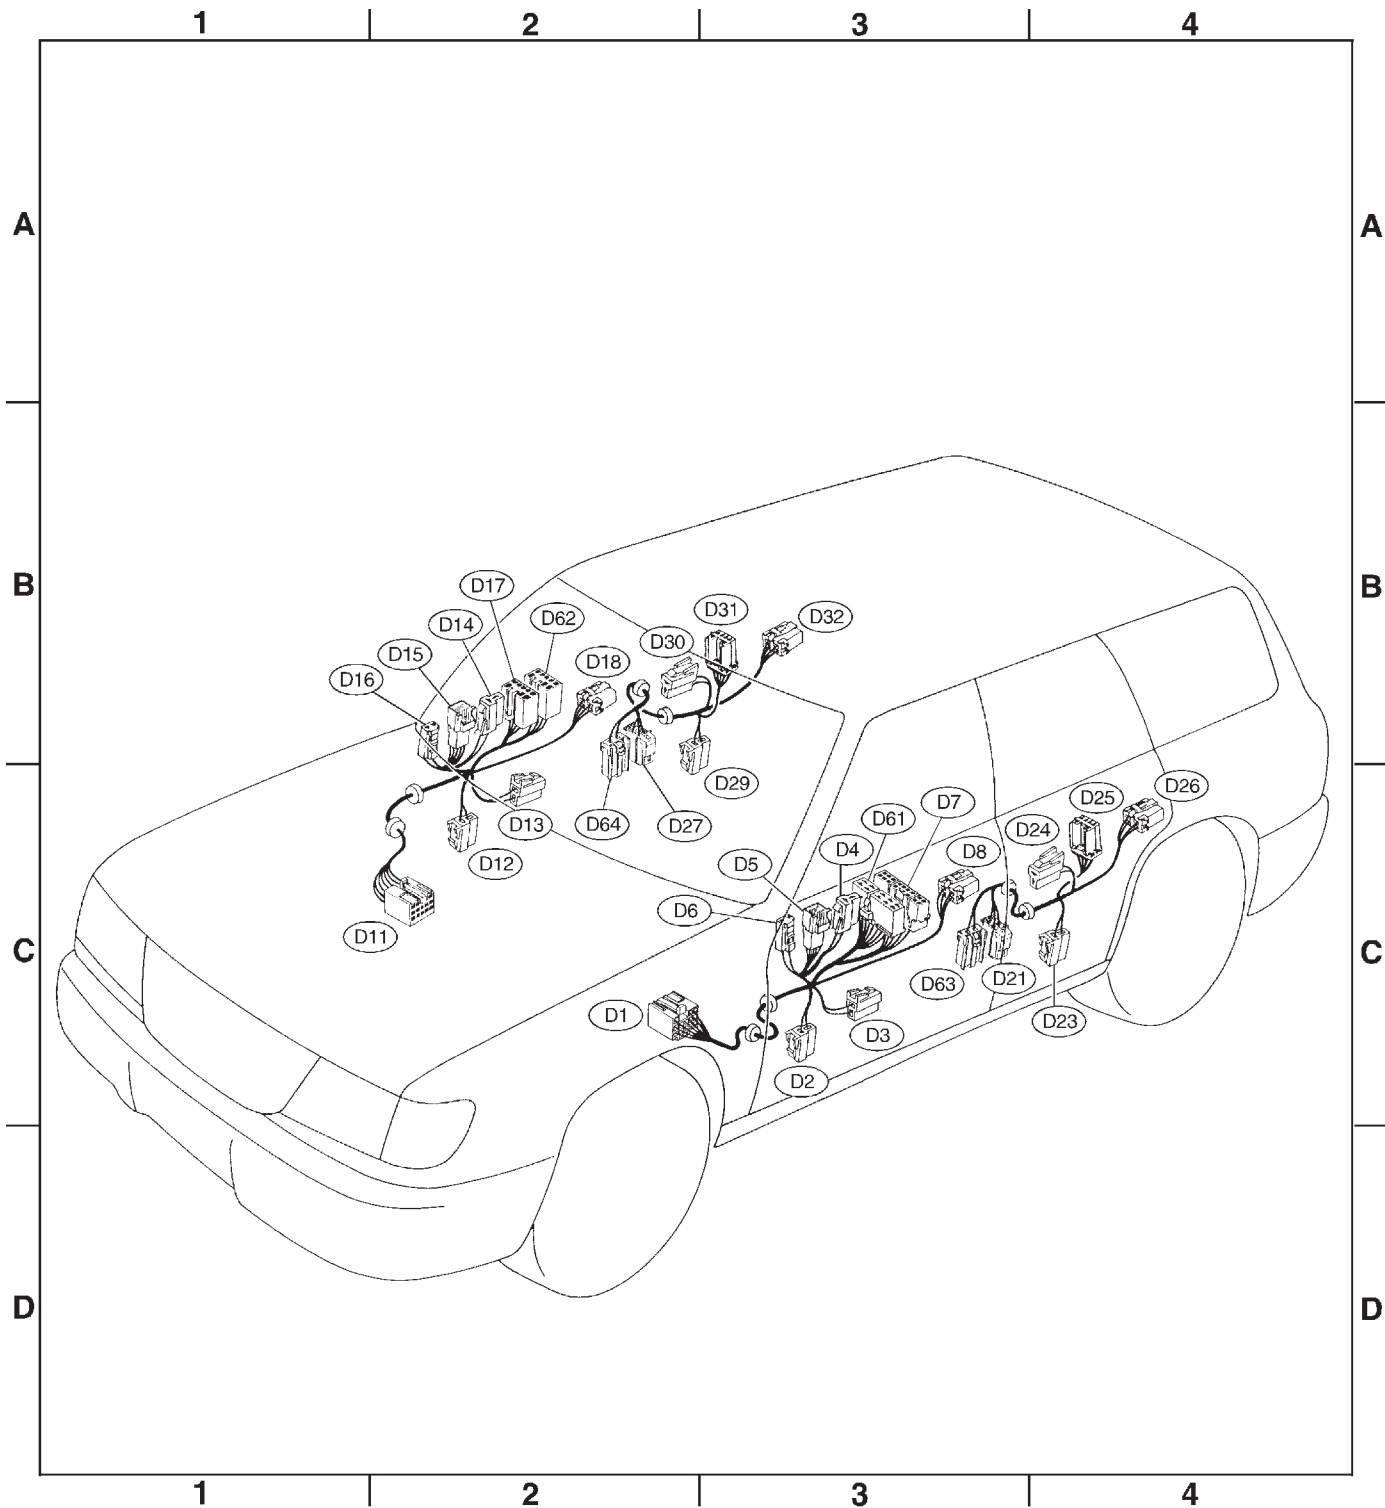

H: DOOR CORD

1. LIST OF ITEMS

Connector				Connecting to	
No.	Pole	Color	Area	No.	Name
D1	24	★	C-2	B30	Bulkhead wiring harness
D2	2	★	C-3		Front door speaker LH
D3	2	Blue	C-3		Front power window motor LH
D4	2	Black	B-3		Front door tweeter LH
D5	6	★	B-3		Remote control rearview mirror LH
D6	2	★	B-3		Mirror heater LH
D7	16	★	B-3		Power window main switch
D8	4	★	B-3		Front door lock actuator LH
D11	24	★	B-2	B101	Bulkhead wiring harness
D12	2	★	B-2		Front door speaker RH
D13	2	Blue	B-2		Front power window motor RH
D14	2	Black	B-2		Front door tweeter RH
D15	6	★	B-2		Remote control rearview mirror RH
D16	2	★	B-2		Mirror heater RH
D17	8	★	B-2		Front power window sub switch RH
D18	4	★	B-2		Front door lock actuator RH
D21	4	★	C-3	R11	Rear wiring harness
D23	2	★	C-4		Rear door speaker LH
D24	2	Blue	B-4		Rear power window motor LH
D25	6	★	B-4		Rear power window sub switch LH
D26	4	★	B-4		Rear door lock actuator LH
D27	4	★	B-2	R14	Rear wiring harness
D29	2	★	B-3		Rear door speaker RH
D30	2	Blue	B-2		Rear power window motor RH
D31	6	★	B-3		Rear power window sub switch RH
D32	4	★	B-3		Rear door lock actuator RH
D61	10	★	B-3		Remote control rearview mirror switch
D62	8	★	B-2		Door lock switch RH
D63	3	★	C-3	R81	Rear wiring harness
D64	3	★	B-2	R80	Rear wiring harness

★: Non-colored

2. LOCATION

S6M0344A