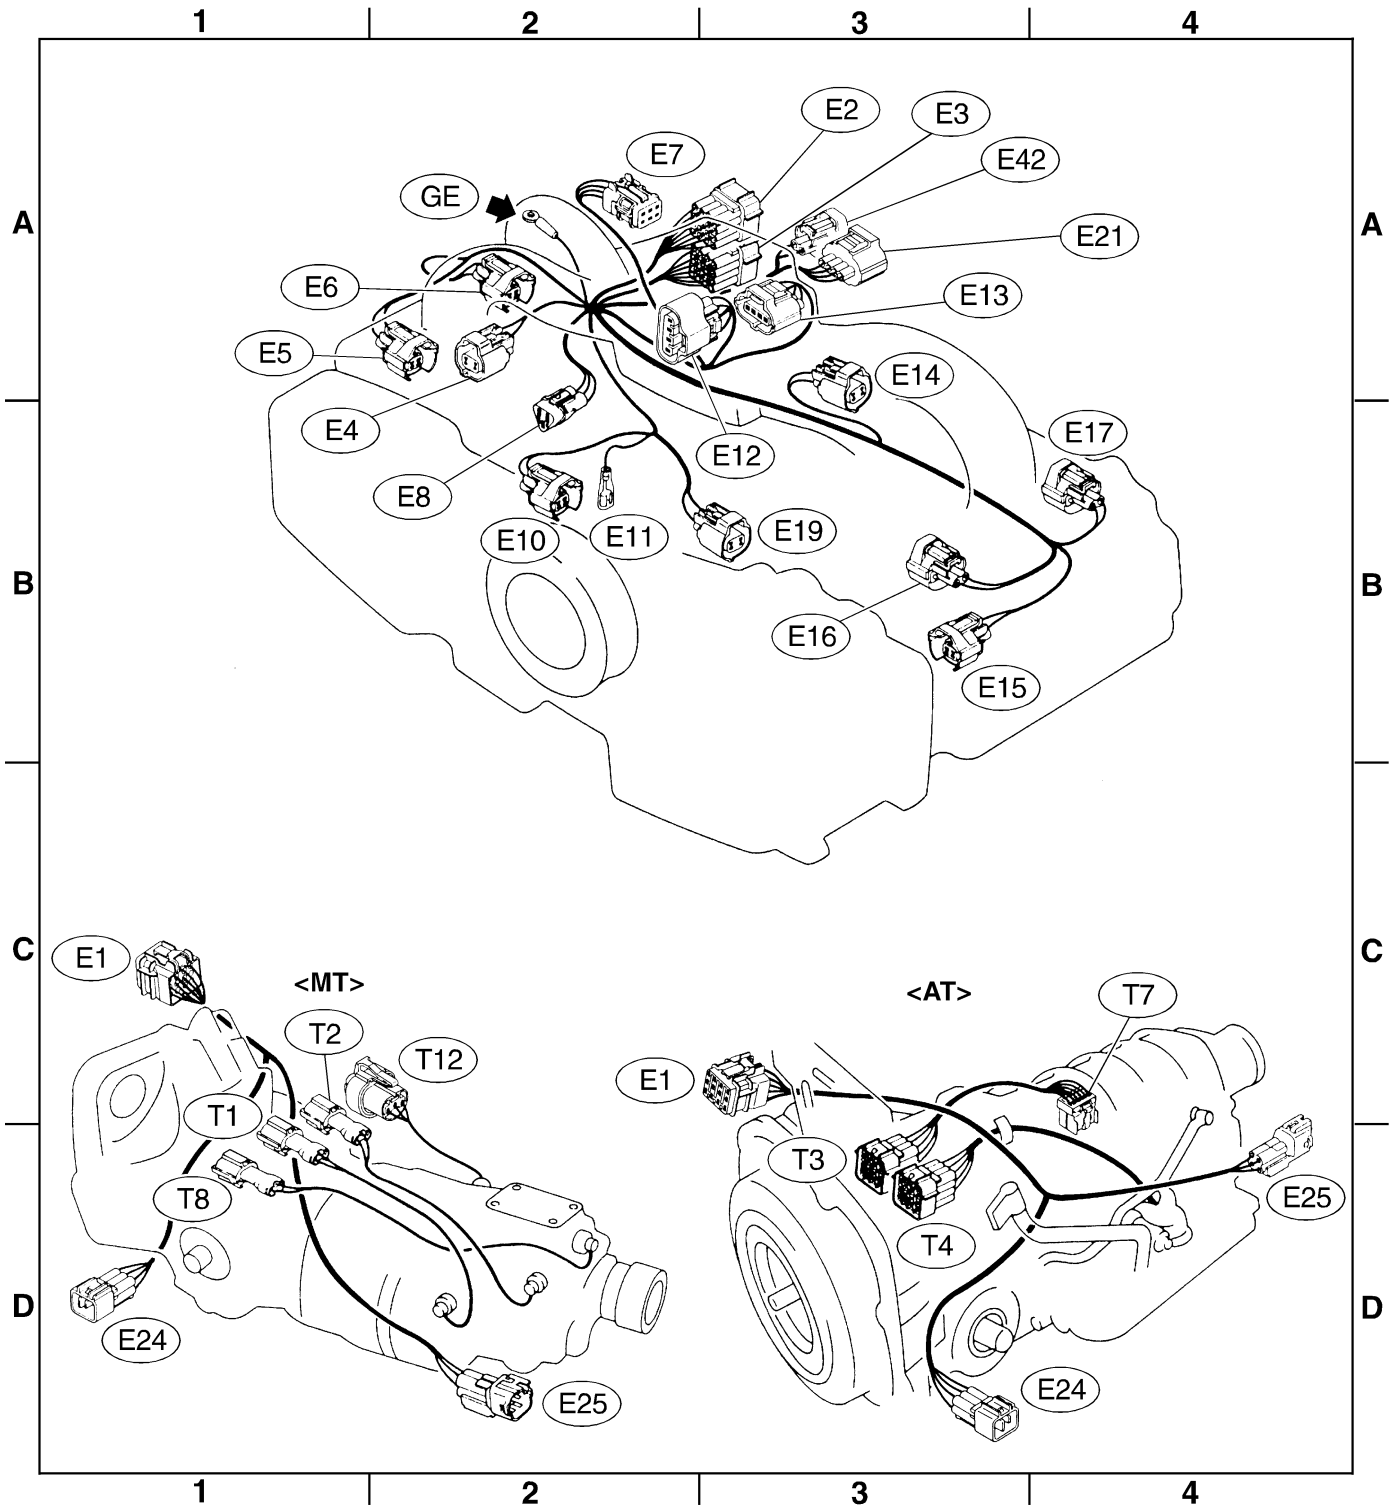

2. LOCATION

S6M0383A

F: INSTRUMENT PANEL WIRING HARNESS

1. LIST OF ITEMS

Connector				Connecting to	
No.	Pole	Color	Area	No.	Name
i1	16	★	B-2	B36	Bulkhead wiring harness
i2	24	Blue	B-2	B37	
i10	18	★	B-2		Combination meter
i11	10	★	B-2		
i12	16	★	B-2		
i18	8	★	B-3		Rear defogger switch
i22	8	★	B-3		Hazard switch

★: Non-colored