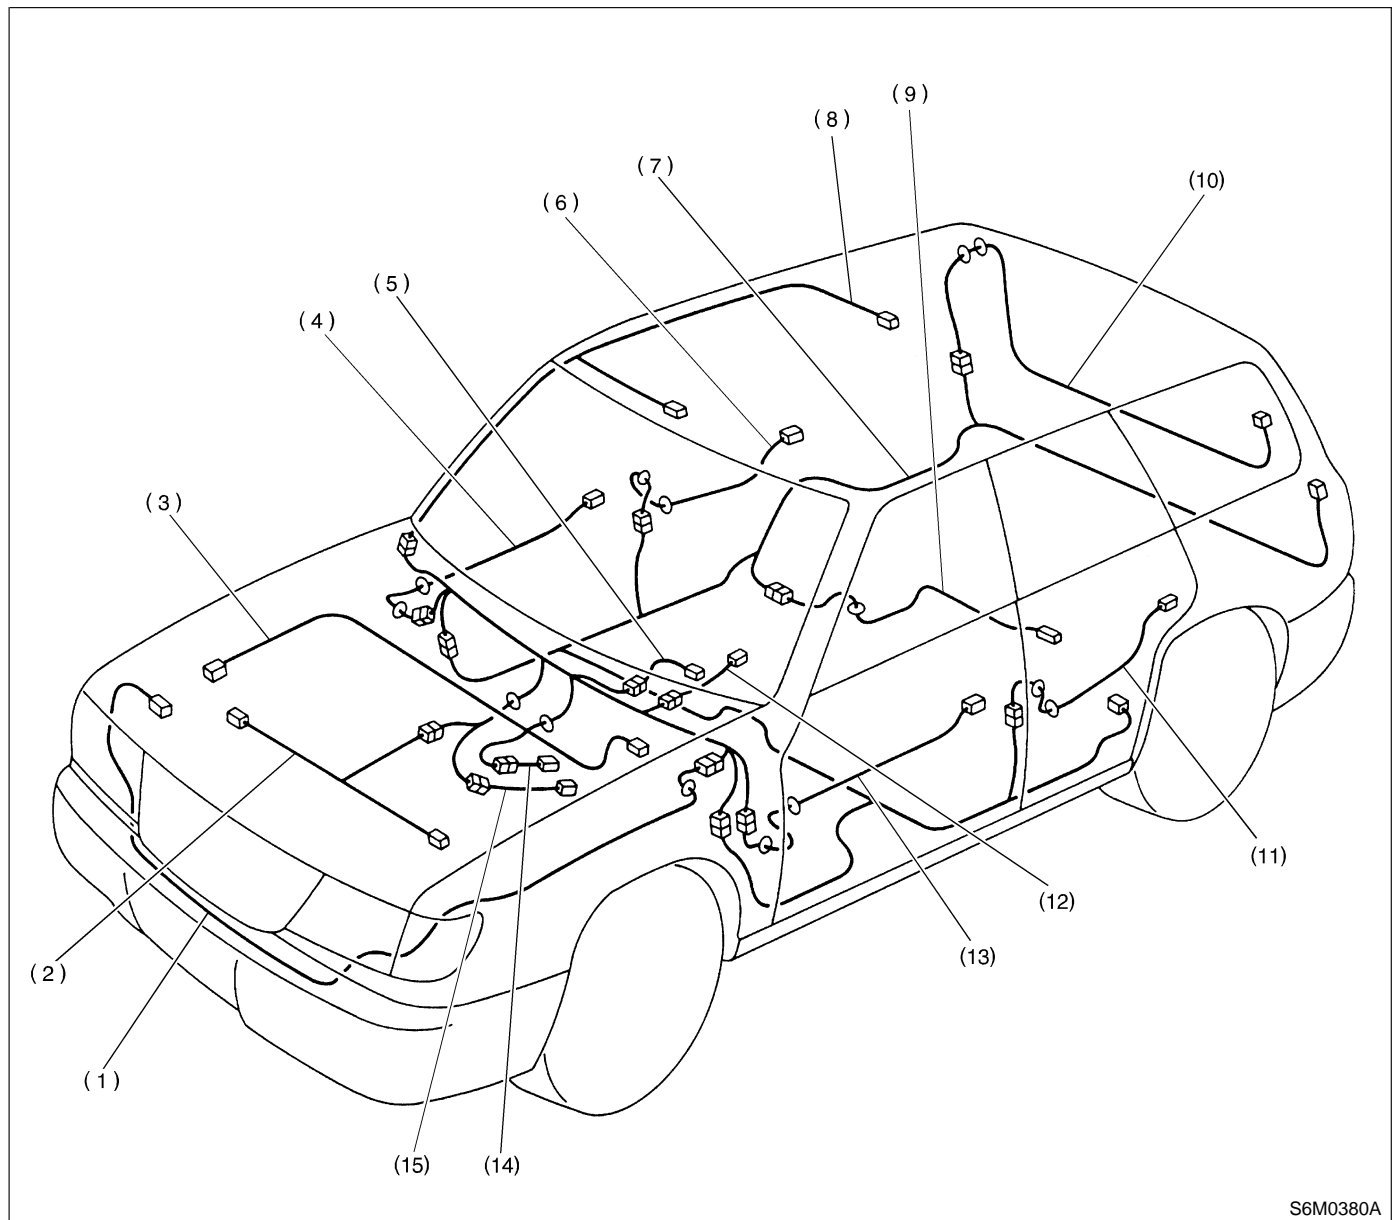

6. Electrical Wiring Harness and Ground Point

A: OVERALL LOCATION

S6M0380A

- | | | |
|-------------------------------------|-------------------------|------------------------------|
| (1) Front wiring harness | (6) Rear door cord RH | (11) Rear door cord LH |
| (2) Engine wiring harness | (7) Rear wiring harness | (12) Combination switch cord |
| (3) Bulkhead wiring harness | (8) Roof cord | (13) Front door cord LH |
| (4) Front door cord RH | (9) Fuel tank cord | (14) Transmission cord |
| (5) Instrument panel wiring harness | (10) Rear gate cord | (15) Oxygen sensor cord |

★: Non-colored

2. LOCATION

S6M0474A

C: BULKHEAD WIRING HARNESS (IN ENGINE ROOM)**1. LIST OF ITEMS**

Connector				Connecting to	
No.	Pole	Color	Area	No.	Name
B2	3	★	B-1		Atmospheric pressure sensor
B4	4	Gray	B-1		AT dropping resistor
B5	2	Gray	B-2		Resistor (Daytime running light)
B6	2	Brown	B-2		ABS front sensor RH
B7	4	★	B-2		Cruise control actuator
B8	6	★	A-2		Front wiper motor
B10	2	Gray	B-2		A/C pressure switch
B11	20	Black	B-3	T4	Transmission (AT)
B12	12	★	B-3	T3	
B14	1	★	B-3		Starter (Magnet)
B15	2	Brown	B-3		ABS front sensor LH
B16	2	Gray	B-3		Brake fluid level switch
B17	3	★	B-2		Vehicle speed sensor (M/T)
B20	10	★	B-2	E1	Oxygen sensor cord
B21	20	★	B-2	E2	Engine wiring harness
B22	16	★	B-2	E3	Engine wiring harness
B24	2	Gray	B-3	T1	Back-up light switch (MT)
B25	2	Brown	B-3	T2	Neutral position switch (MT)