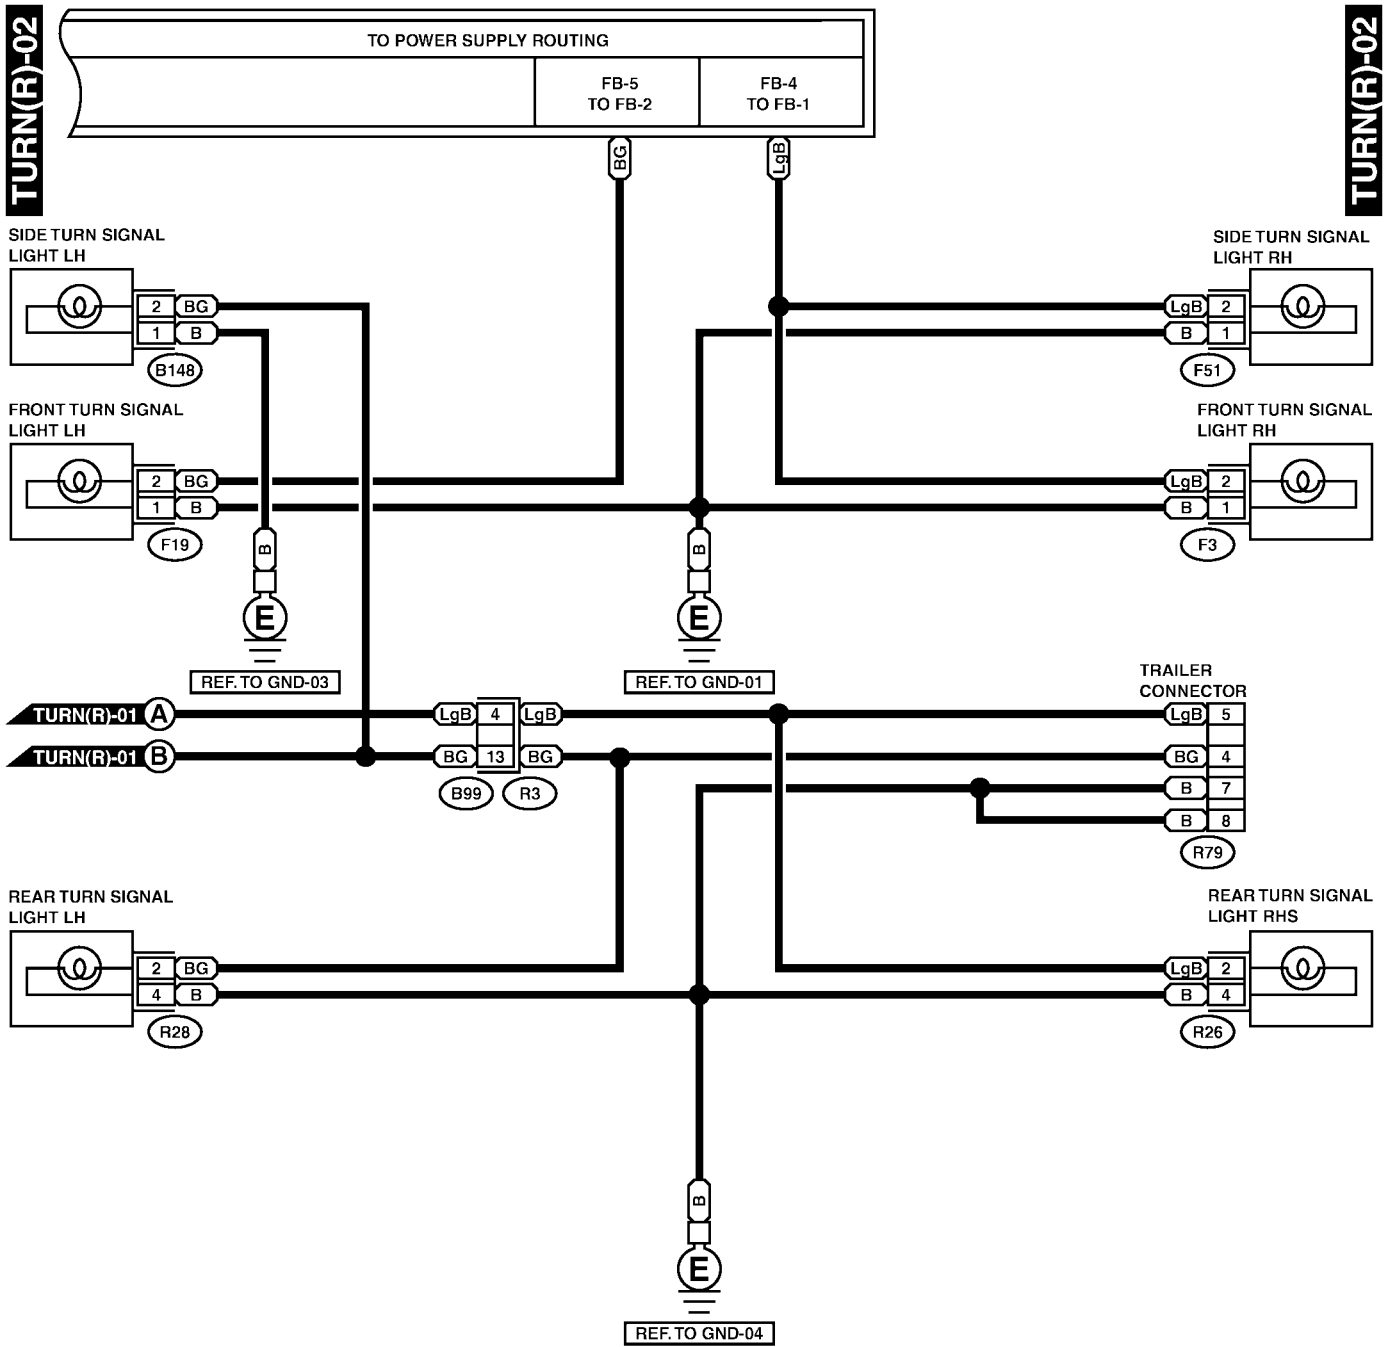

i2

TURN SIGNAL LIGHT AND HAZARD LIGHT SYSTEM

Wiring System

WIPER AND WASHER SYSTEM (FRONT)

Wiring System

44. Wiper and Washer System (Front)

S903442

A: SCHEMATIC