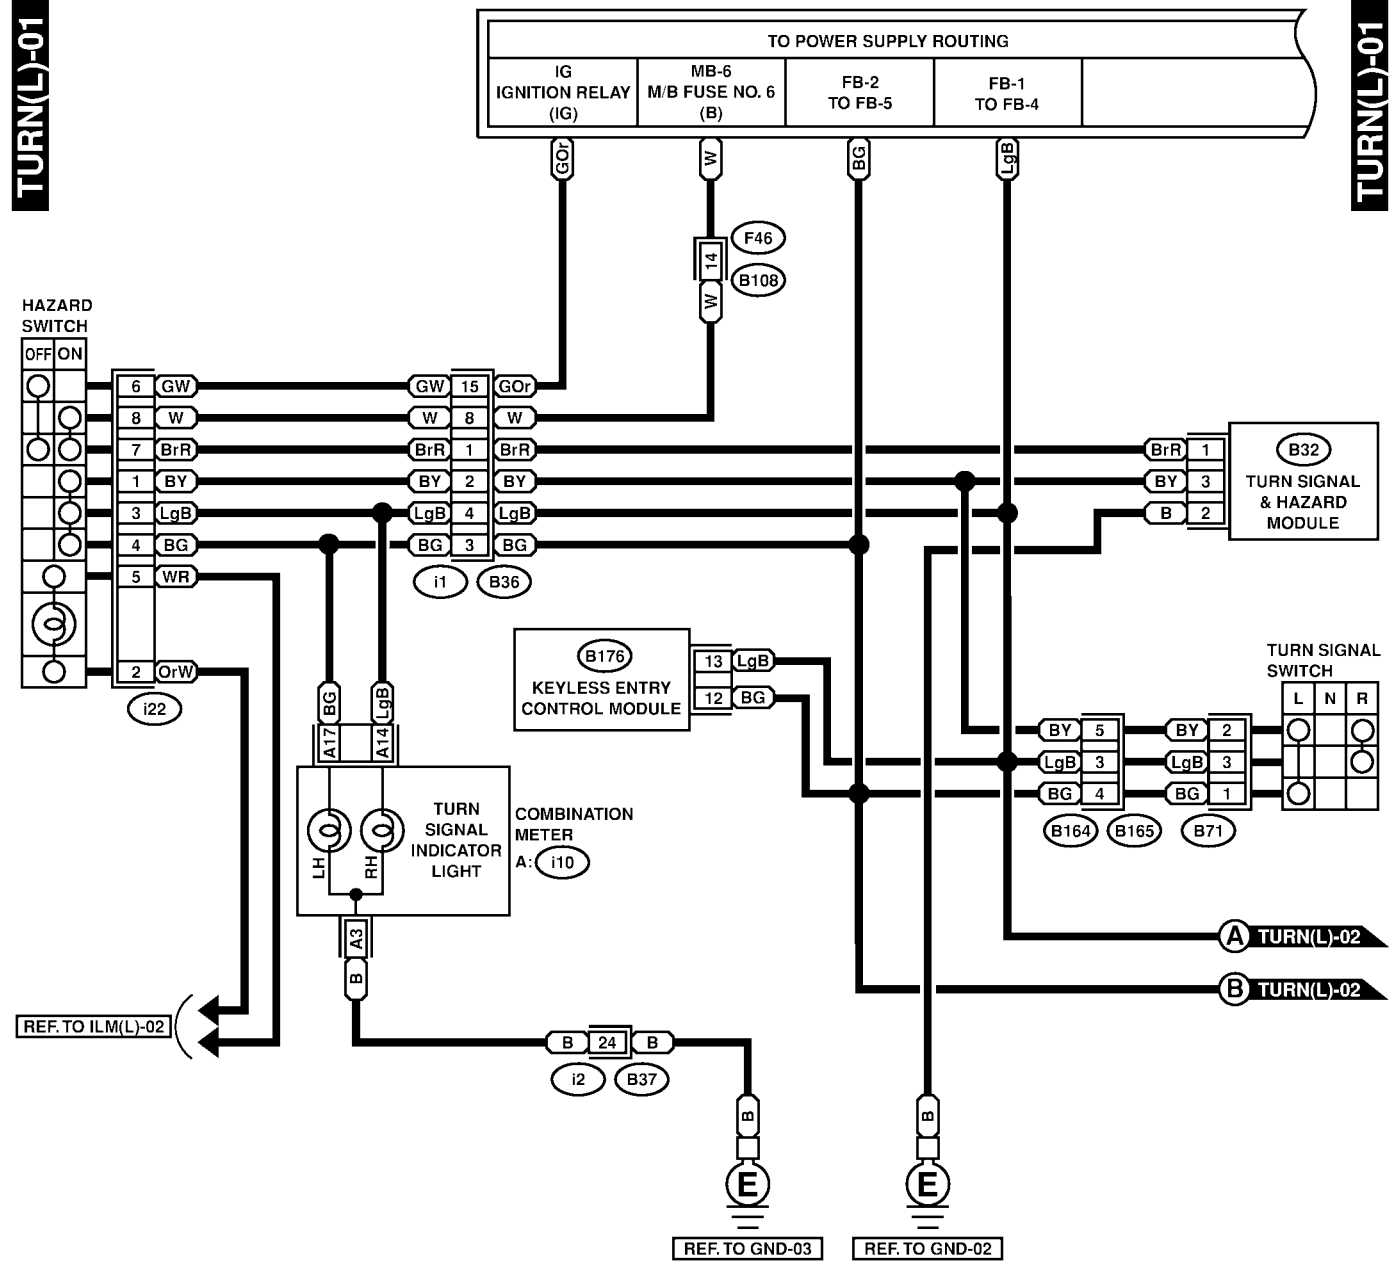

TURN SIGNAL LIGHT AND HAZARD LIGHT SYSTEM

Wiring System

43. Turn Signal Light and Hazard Light System

S903481

A: SCHEMATIC

S903481A21

1. LHD MODEL

S903481A2101

B32 (BLACK)

i22

i1

B71

A: i10 (GREEN)

B164

B176

B108

i2 (BLACK)