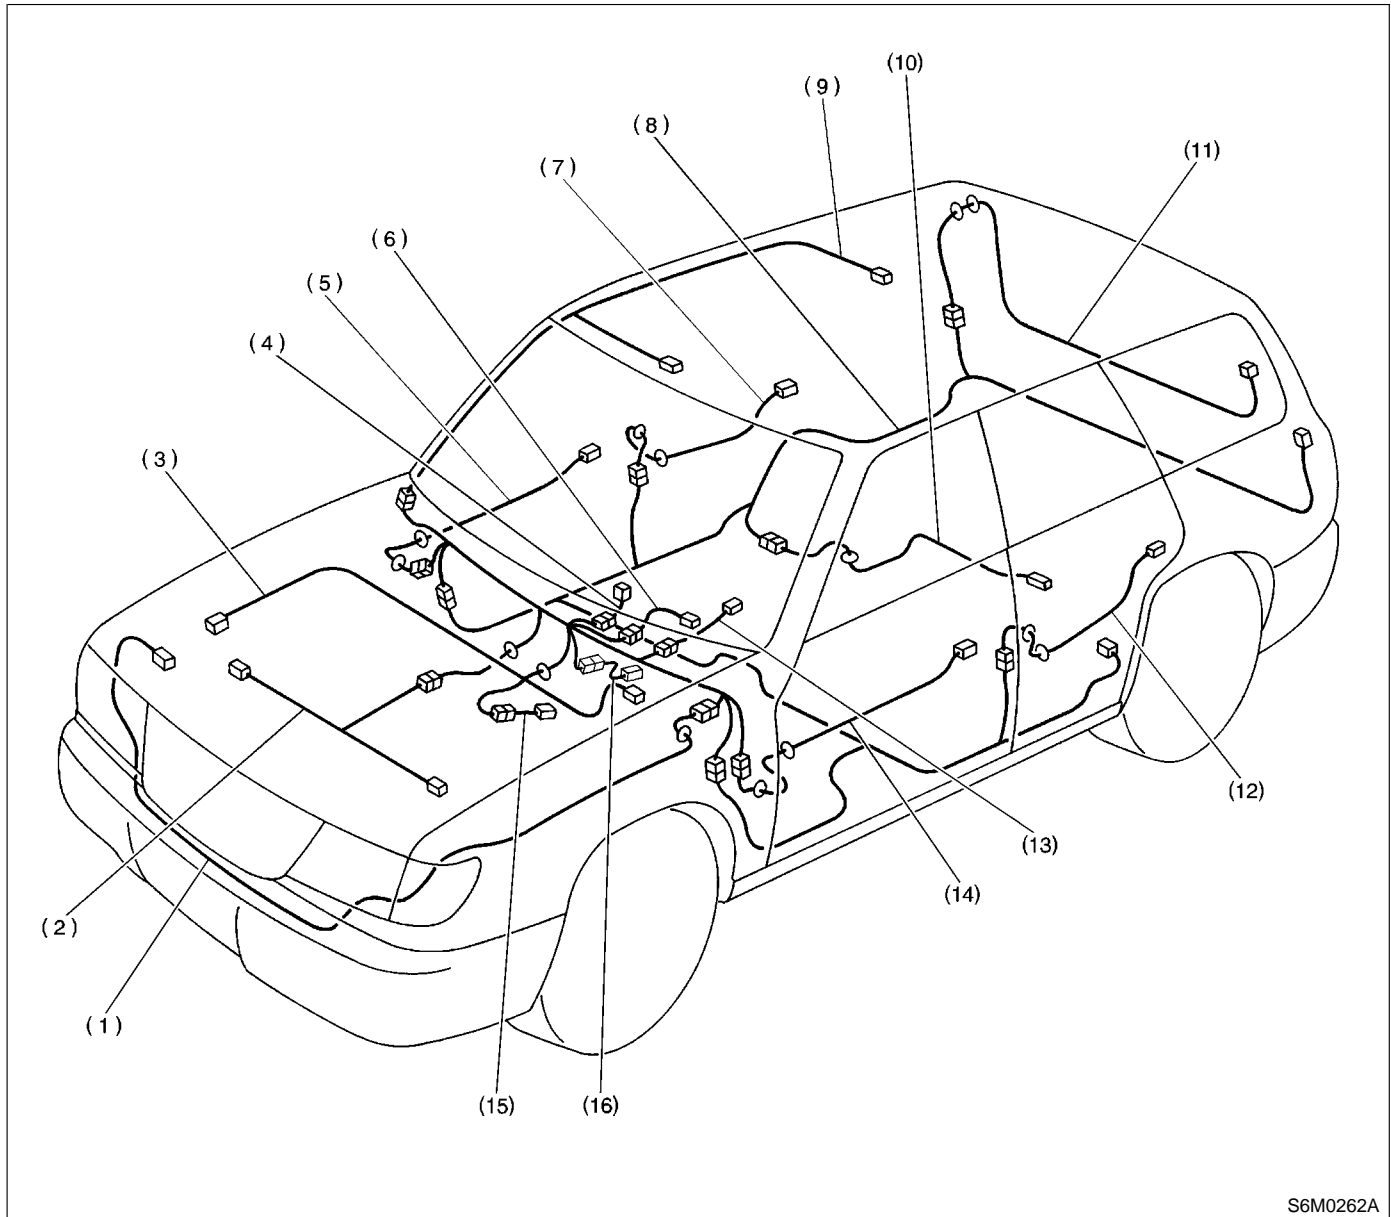

A: SCHEMATIC S903444A21

MEMO:

OVERALL SYSTEMS

Wiring System

47. Overall Systems S903672

A: LOCATION S903672A13

1. LHD MODEL S903672A1307

- | | | |
|-------------------------------------|-------------------------|------------------------------|
| (1) Front wiring harness | (7) Rear door cord RH | (13) Combination switch cord |
| (2) Engine wiring harness | (8) Rear wiring harness | (14) Front door cord LH |
| (3) Bulkhead wiring harness | (9) Roof cord | (15) Transmission cord |
| (4) Instrument panel center harness | (10) Fuel tank cord | (16) Panel-center harness |
| (5) Front door cord RH | (11) Rear gate cord | |
| (6) Instrument panel meter harness | (12) Rear door cord LH | |