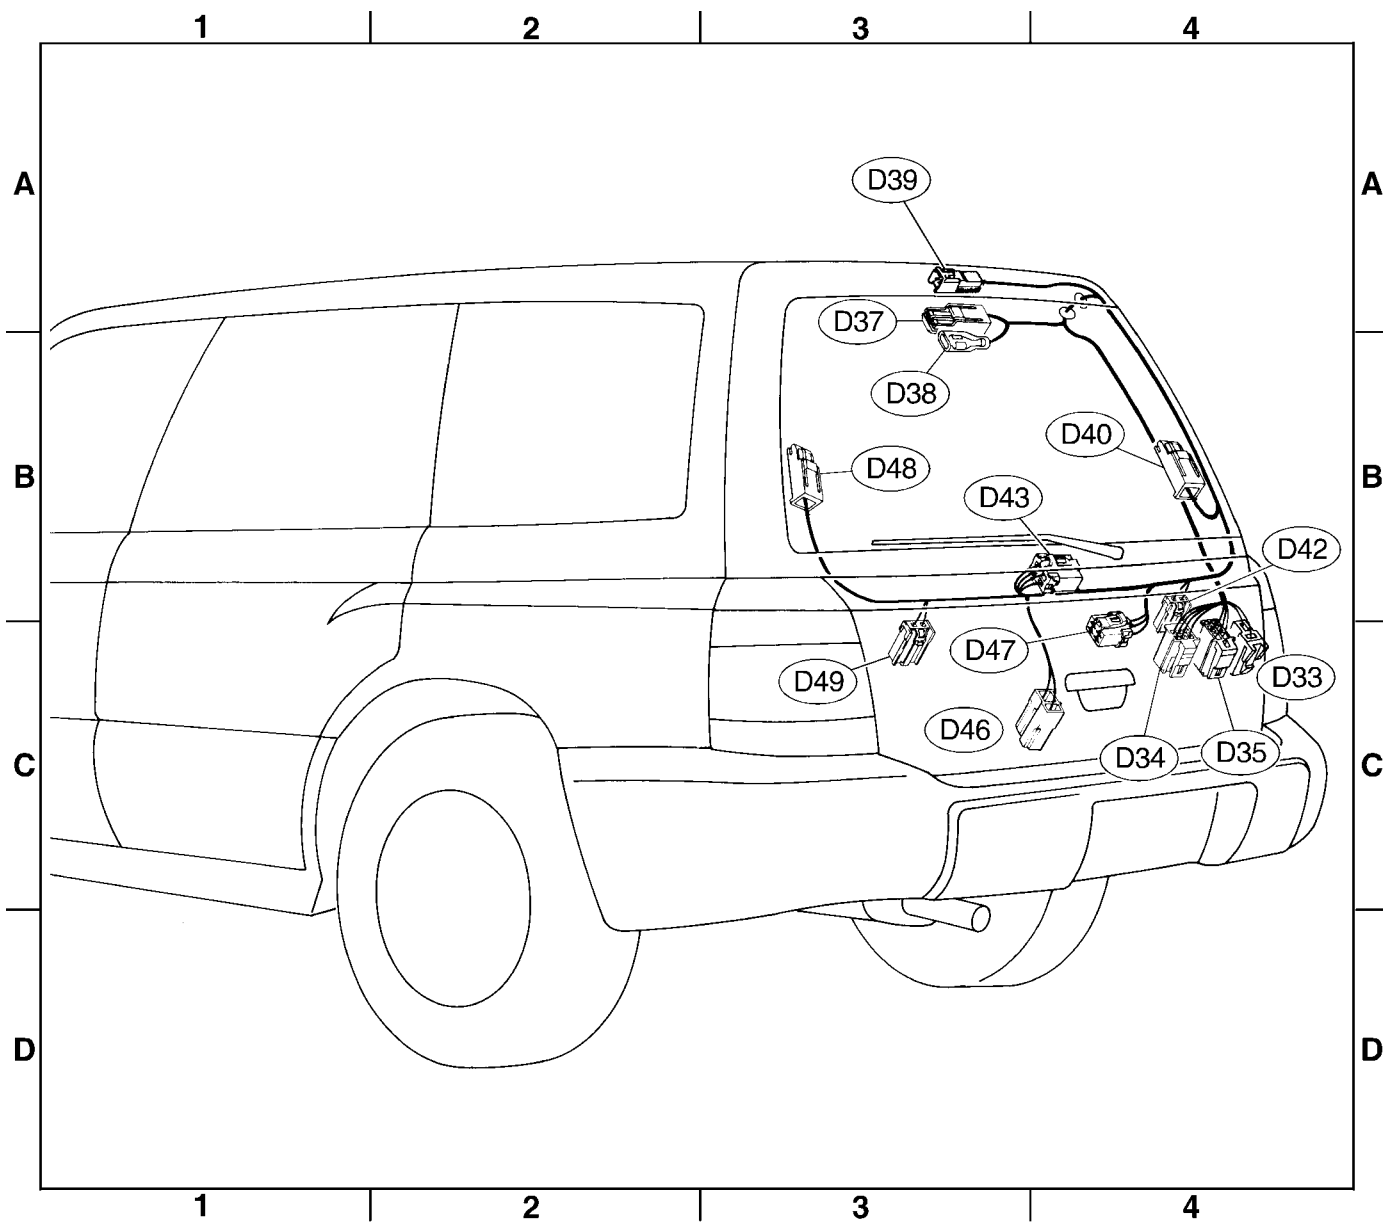

REAR GATE CORD

Wiring System

55. Rear Gate Cord S903748

A: LOCATION S903748A13

Connector				Connecting to	
No.	Pole	Color	Area	No.	Name
D33	2	★	C-4	R37	Rear wiring harness
D34	6	★	C-4	R38	
D35	4	★	C-4	R39	
D37	1	Black	A-3		Luggage room light (Power)
D38	1	★	B-3		Luggage room light
D39	2	Black	A-3		High-mount stop light
D40	1	Black	B-4		Rear defogger (Power)
D42	3	★	B-4		Rear finisher light RH
D43	4	★	B-3		Rear wiper motor
D46	2	Black	B-3		Rear gate latch switch
D47	4	★	C-4		Rear gate lock actuator
D48	1	Black	B-3		Rear defogger (Ground)
D49	3	★	C-3		Rear finisher light LH

★: Non-colored

REAR GATE CORD

Wiring System

S6M0449A