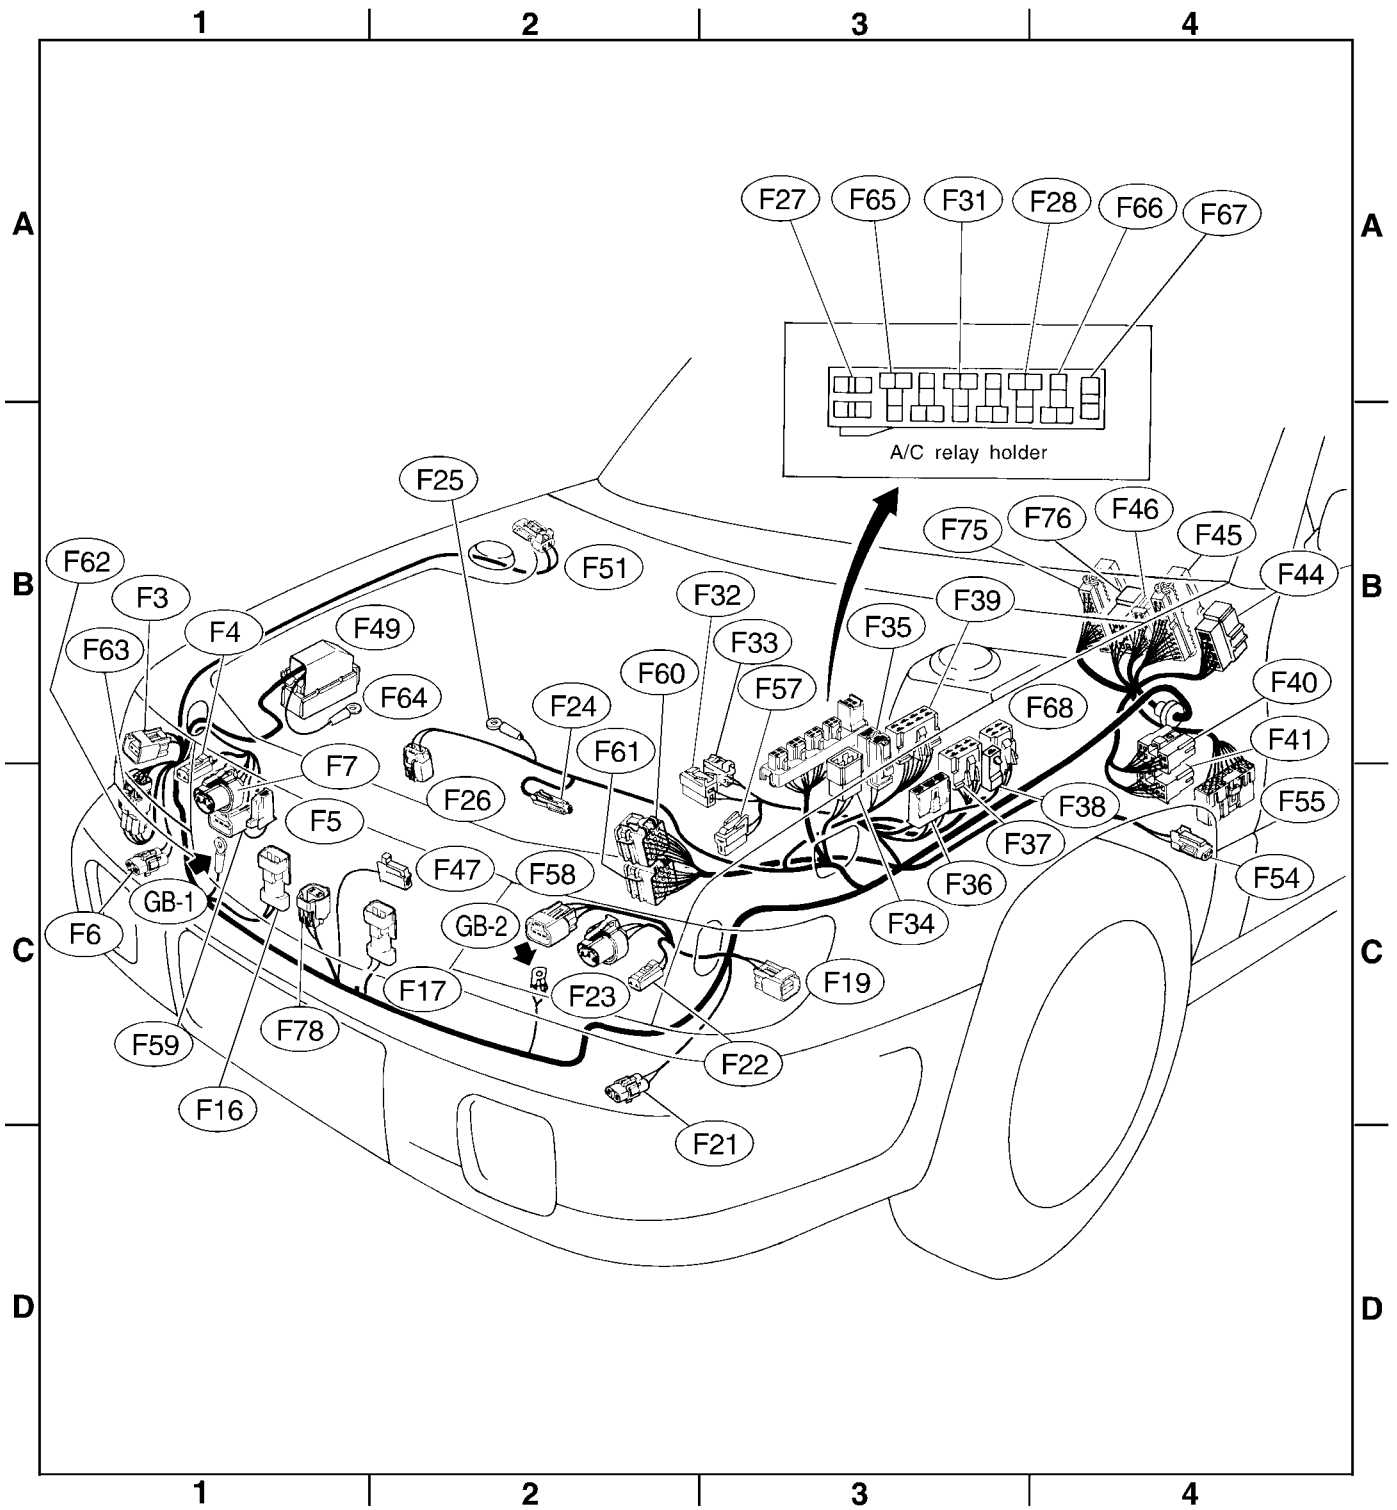

FRONT WIRING HARNESS

Wiring System

S6M0489

FRONT WIRING HARNESS

Wiring System

2. RHD MODEL S903445A1303

Connector				Connecting to	
No.	Pole	Color	Area	No.	Name
F2	22	Blue	B-3	B100	Bulkhead wiring harness (ABS)
F3	2	Gray	B-1		Front turn signal light RH
F4	2	Black	B-1		Front clearance light RH
F5	1	★	C-1		Horn
F6	2	Black	C-1		Front fog light RH
F7	3	★	C-2		Headlight RH
F16	2	Black	C-1		Sub fan motor
F17	2	Black	C-2		Radiator main fan motor
F19	2	Gray	C-3		Front turn signal light LH
F21	2	Black	D-2		Front fog light LH
F22	2	Black	D-3		Front clearance light LH
F23	3	★	C-2		Headlight LH
F24	1	Black	C-2		A/C compressor
F25	1	★	B-2		Generator
F26	3	Green	C-2		
F27	4	★	A-3		A/C fuse (Relay holder)
F28	4	★	A-3		A/C sub fan relay (Relay holder)
F31	4	★	A-3		A/C relay (Relay holder)
F34	4	★	C-3		SBF holder (ABS)
F35	2	★	B-3		M/B
F39	8	Black	B-3		
F41	7	Gray	B-3		F/B
F44	6	★	B-2	B61	Bulkhead wiring harness
F45	14	★	B-3	B62	
F47	1	★	C-2		Horn
F49	31	★	B-2		ABS control module
F51	2	★	B-2		Side turn signal light RH
F58	3	Black	C-2		Headlight leveler LH
F59	3	Black	C-1		Headlight leveler RH
F62	6	★	C-1	F63	Shield joint connector (ABS)
F63	6	★	B-1	F62	
F64	1	★	B-2		ABS motor ground
F65	4	★	A-3		Front fog light relay (Relay holder)
F66	4	★	A-4		Radiator main fan relay (Relay holder)
F67	2	★	A-4		FWD switch (Relay holder)
F78	2	Black	D-1		Outside temperature sensor

★: Non-colored