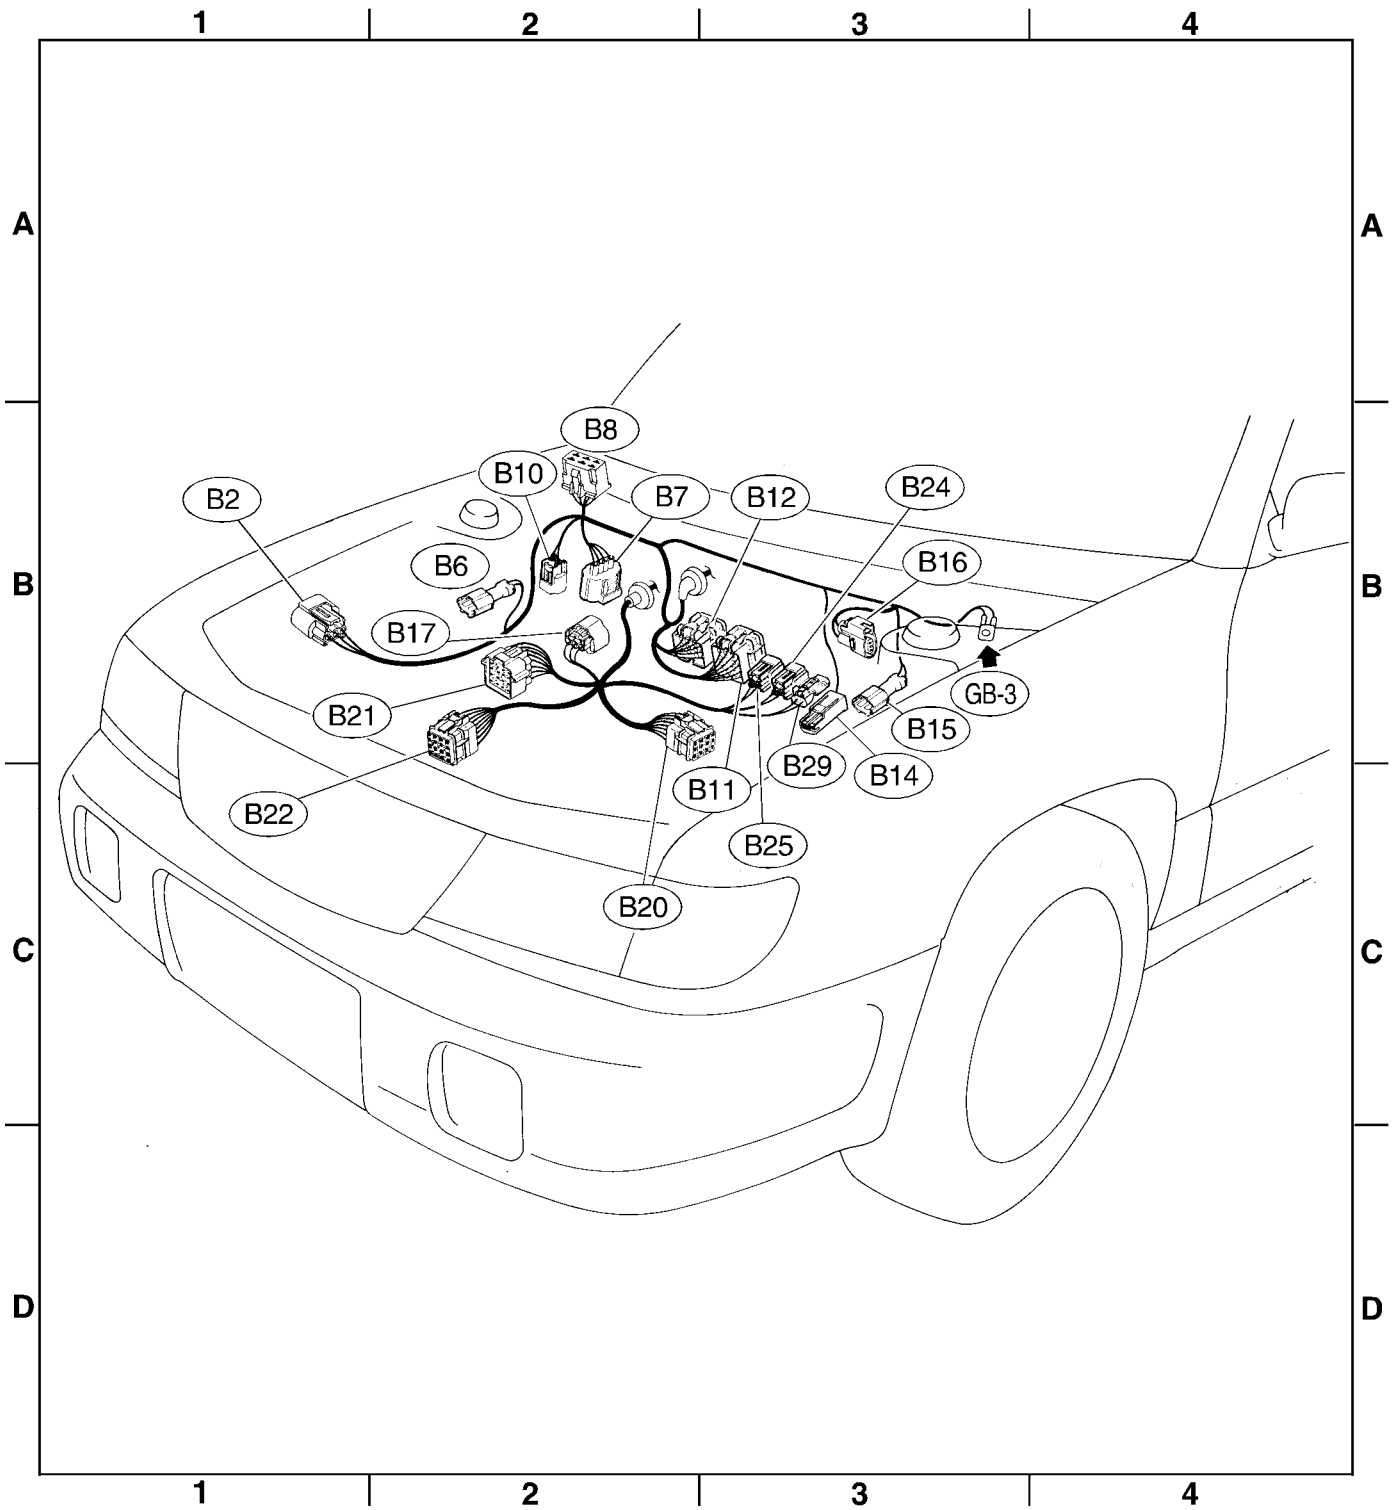

BULKHEAD WIRING HARNESS (IN ENGINE ROOM)

Wiring System

S6M0491

BULKHEAD WIRING HARNESS (IN ENGINE ROOM)

Wiring System

2. LHD NON-TURBO MODEL WITHOUT OBD S903438A1309

Connector				Connecting to	
No.	Pole	Color	Area	No.	Name
B6	2	Brown	B-2		ABS front sensor RH
B7	4	Gray	B-2		Cruise control actuator
B8	6	★	B-2		Front wiper motor
B10	2	Brown	B-2		A/C pressure switch
B11	20	Black	C-3	T4	Transmission (AT)
B12	12	★	B-3	T3	
B14	1	Black	C-3		Starter (Magnet)
B15	2	Brown	B-3		ABS front sensor LH
B16	2	Gray	B-3		Brake fluid level switch
B17	3	Black	B-2		Vehicle speed sensor (MT)
B18	4	Gray	C-2		Oxygen sensor (Catalytic converter equipped vehicle)
B20	6	Gray	B-1	E1	Engine wiring harness (AT)
B24	2	Gray	B-3	T1	Back-up light switch (MT)
B25	2	Brown	C-3	T2	Neutral position switch (MT)
B29	2	Gray	C-3	T8	Lo (AWD) indicator light switch (MT)
B84	34	Black	C-1		Engine control module
B138	2	Gray	C-2	B139	Joint connector (E/G)
B139	2	Gray	C-2	B138	
B155	3	★	B-2		CO resistor (Catalytic converter equipped vehicle)

★: Non-colored