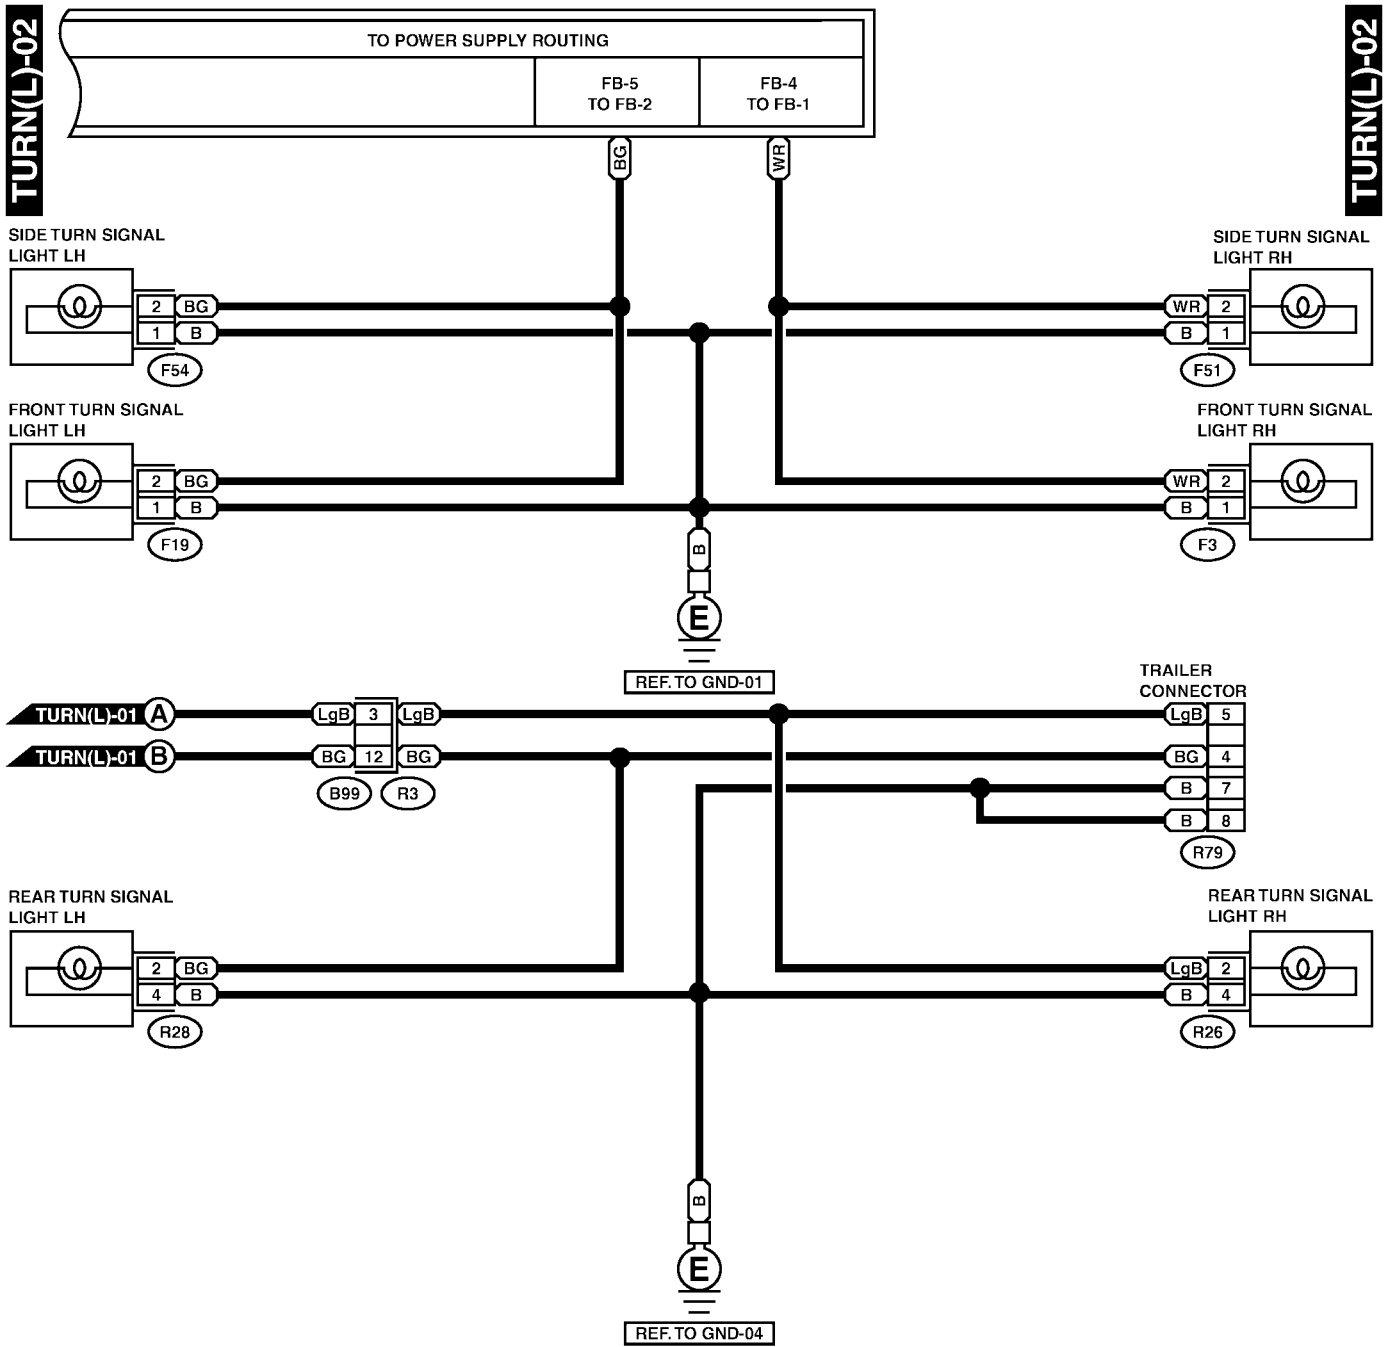

B176

B108

i2 (BLACK)

TURN SIGNAL LIGHT AND HAZARD LIGHT SYSTEM

Wiring System

TURN SIGNAL LIGHT AND HAZARD LIGHT SYSTEM

Wiring System

2. RHD MODEL S903481A2102