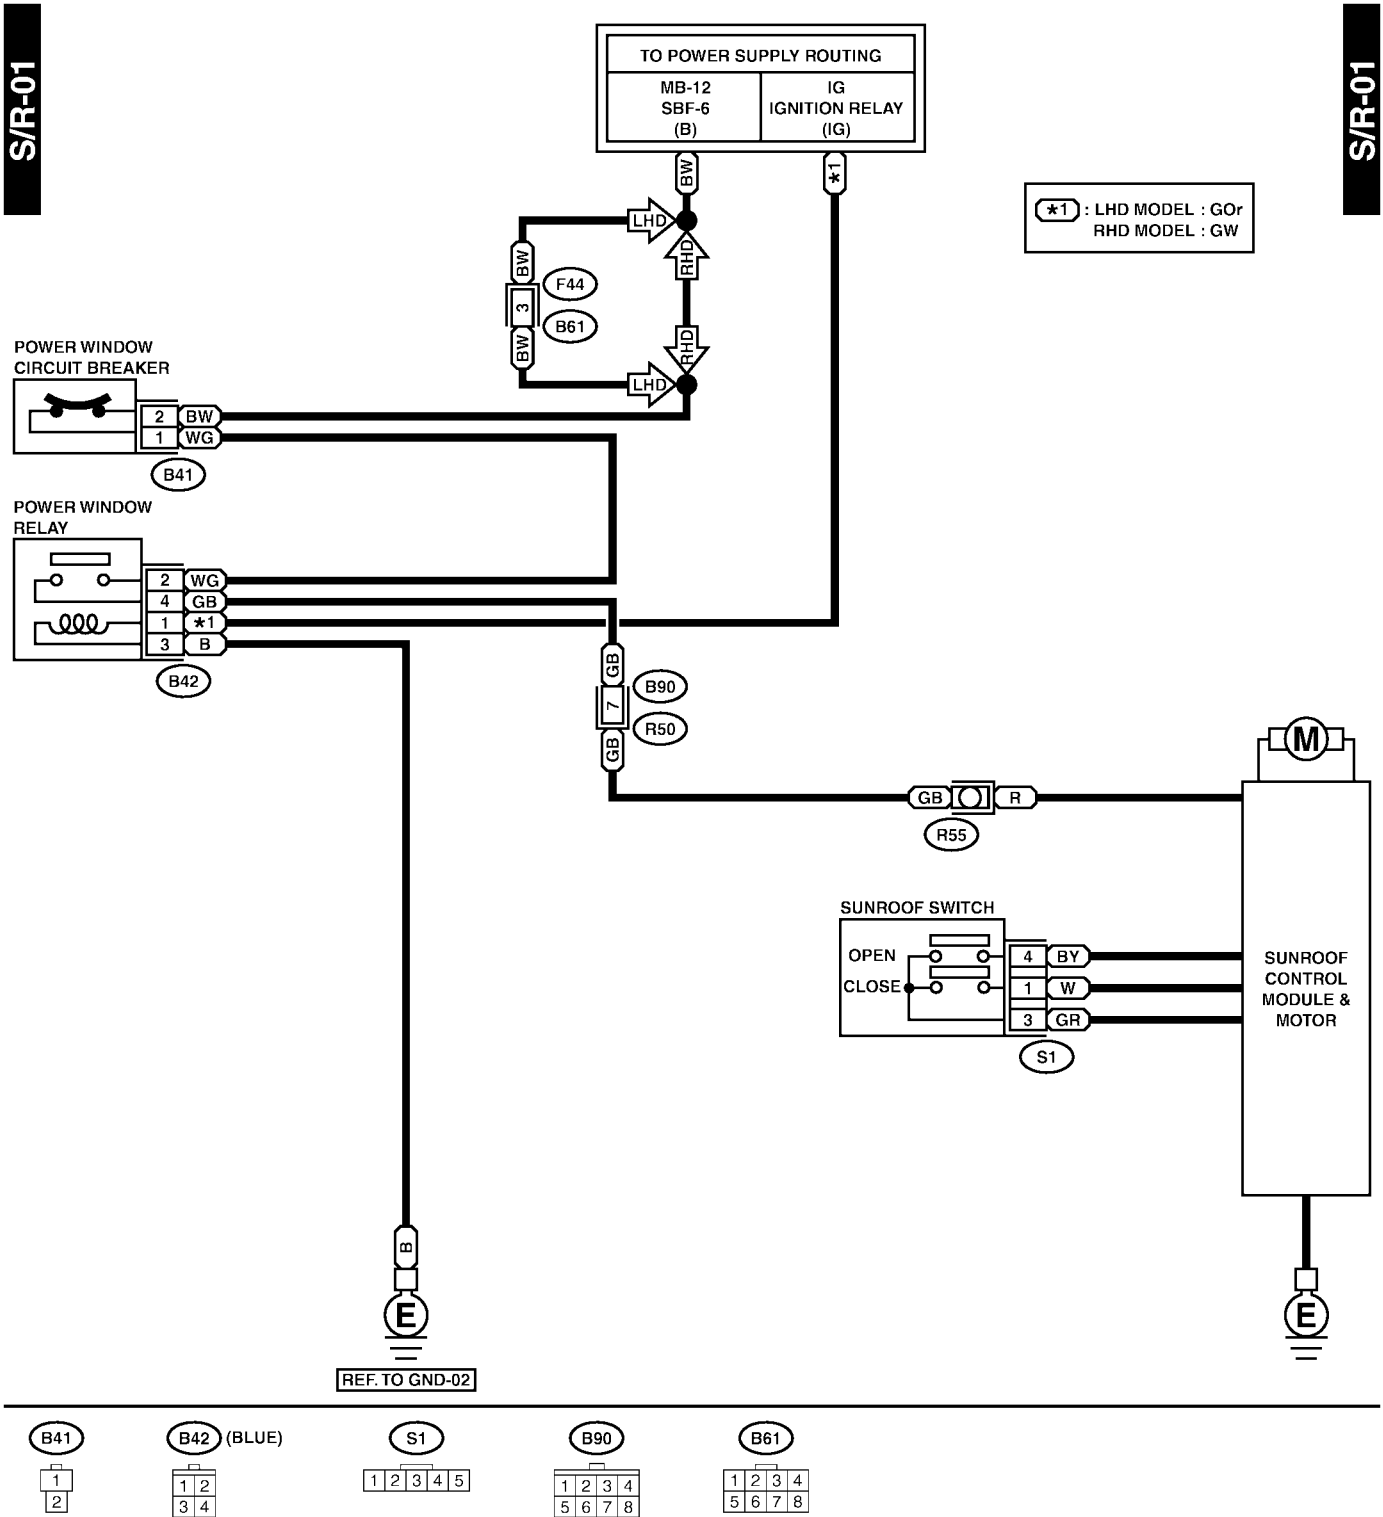

DIAGNOSTICS CHART WITH TROUBLE CODE

Wiring System

45.	Wiper and Washer System (Rear)	233
46.	Wiper Deicer System	234
47.	Overall Systems	236
48.	Front Wiring Harness	238
49.	Bulkhead Wiring Harness (In Engine Room).....	242
50.	Bulkhead Wiring Harness (In Compartment).....	254
51.	Engine Wiring Harness and Transmission Cord.....	260
52.	Instrument Panel Wiring Harness	266
53.	Rear Wiring Harness.....	270
54.	Door Cord.....	274
55.	Rear Gate Cord.....	278

42. Sunroof System S903440

A: SCHEMATIC S903440A21