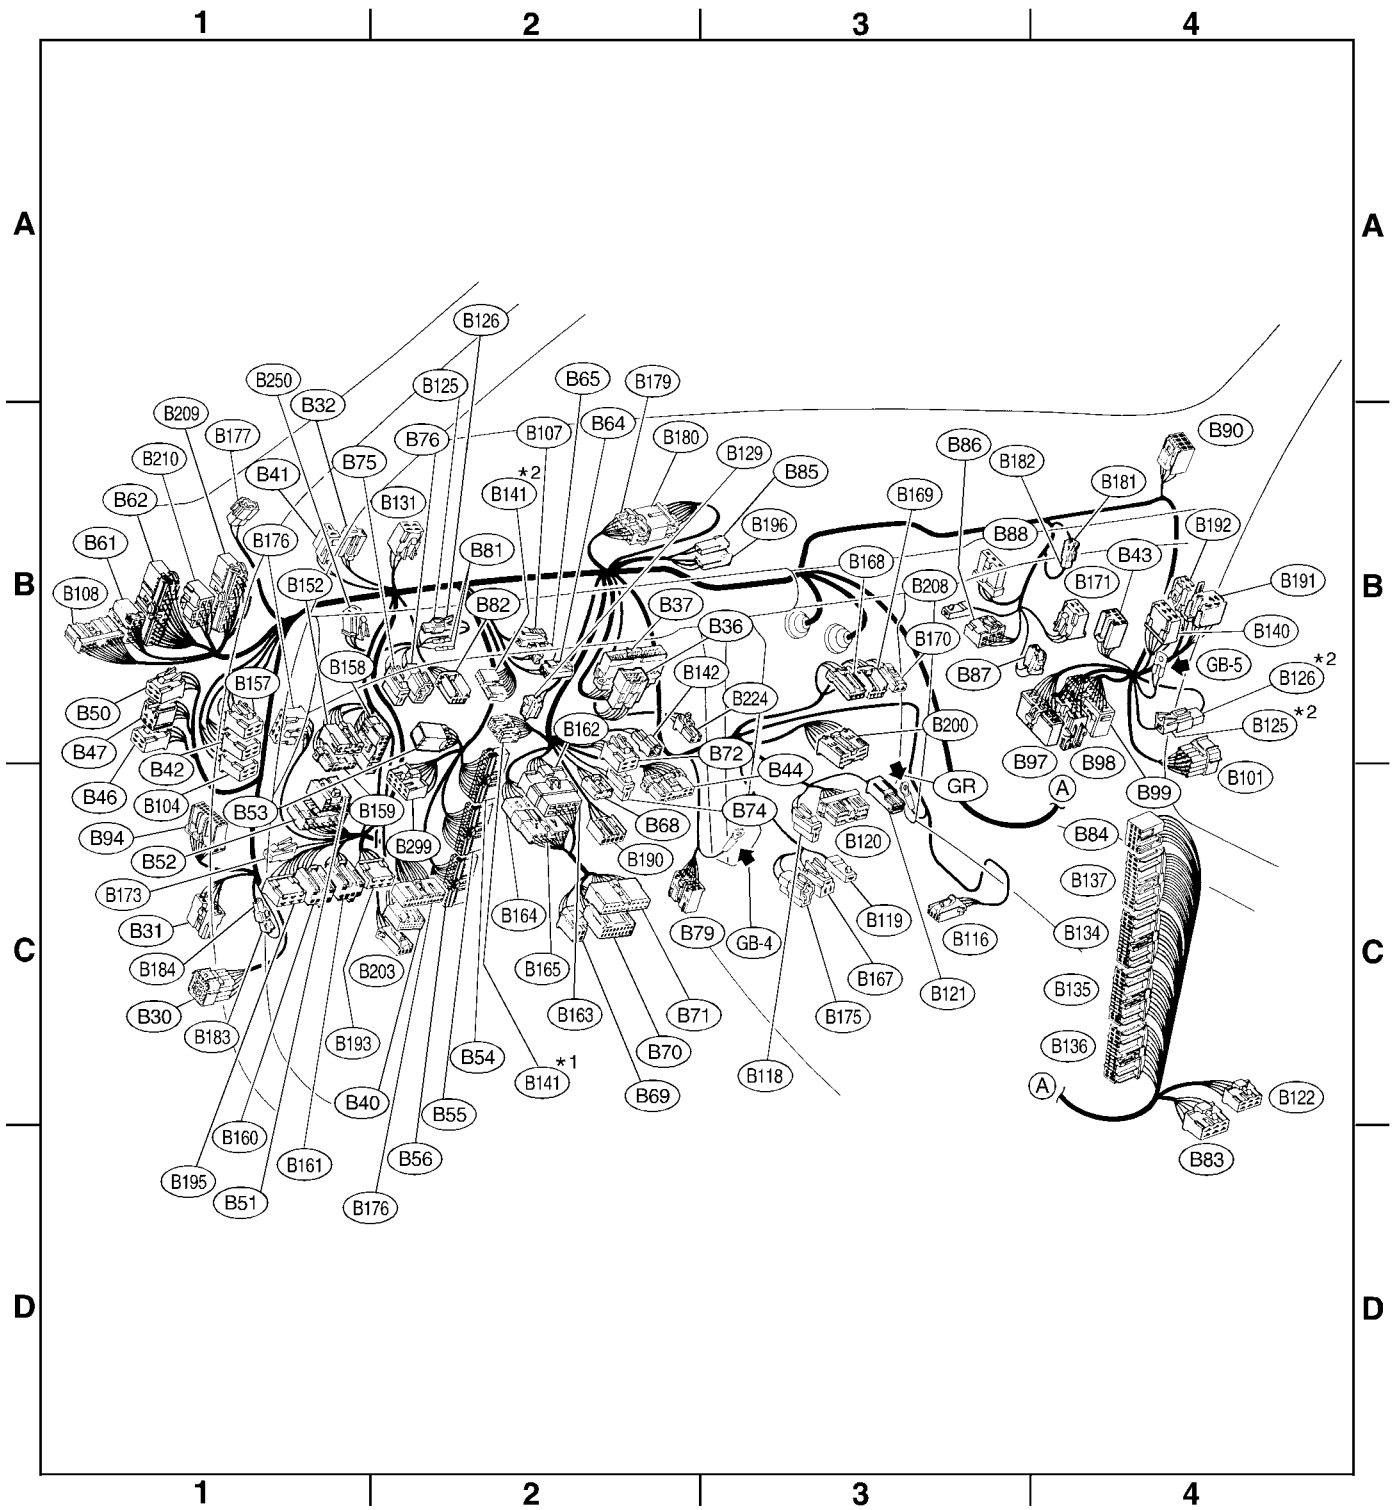

BULKHEAD WIRING HARNESS (IN COMPARTMENT)

Wiring System

S6M0497

BULKHEAD WIRING HARNESS (IN COMPARTMENT)

Wiring System

2. RHD MODEL S903446A1309

Connector				Connecting to	
No.	Pole	Color	Area	No.	Name
B30	25	★	D-4	D1	Front door cord RH
B31	7	Yellow	D-4	AB1	SRS (Airbag) harness
B32	3	Black	B-4		Turn & hazard module
B36	14	Black	A-3	i1	Instrument panel meter harness
B37	32	★	B-2	i2	
B40	16	★	D-3		Data link connector
B41	2	★	A-4		Power window circuit breaker
B42	4	Blue	C-4		Power window relay
B43	6	Black	B-1		Illumination control module
B46	4	Green	C-4		Fuel pump relay
B47	6	Brown	C-4		Main relay
B50	4	★	B-4		Blower relay
B51	8	Blue	C-4		
B52	12	Blue	C-4		F/B
B53	6	★	B-3		Shield joint connector (AT)
B54	24	White	B-2		
B55	24	Gray	B-2		Transmission control module (AT)
B56	24	Green	C-2		
B61	6	White	B-4	F44	
B62	14	★	B-4	F45	Front wiring harness
B64	2	Black	A-3		Stop light switch (Without cruise control)
B65	4	Black	A-3		Stop & brake switch (With cruise control)
B68	5	Black	C-2		Cruise control sub switch
B69	4	★	C-2		
B70	18	★	C-2		Combination switch
B71	17	★	C-2		
B72	4	Blue	C-3		Ignition switch
B74	2	Black	D-2		Key warning switch
B75	2	Green	A-2	B76	
B76	2	Green	A-2	B75	Test mode connector
B79	14	Gray	C-2		Check connector
B81	1 × 2	★	A-2		Diagnosis terminal (Ground)
B82	6	Black	A-2		Diagnosis connector
B83	12	Blue	D-1		Shield joint connector (SOHC model)
B84	17	★	C-1		Engine control module (SOHCw/oOBD model)
B85	2	★	A-4		Diode (Rear fog light) (With OBD)
B87	6	White	B-1		Blower motor
B88	3	★	B-1		Evaporator theroswitch
B90	8	★	B-4	R50	Roof cord
B94	20	Black	C-1		Cruise control module (DOHC turbo model)
	20	★	C-1		Cruise control module (SOHC model)
B97	10	White	C-4	R1	
B98	18	★	C-4	R2	Rear wiring harness
B99	20	Blue	C-4	R3	
B100	22	Blue	B-4	F2	Front wiring harness (With ABS model)
B101	25	★	C-1	D11	Front door cord LH
B104	4	★	C-4		Seat heater/rear accessory power supply relay
B107	2	Blue	C-3		Clutch switch (MT)
B116	4	Black	C-2		Select lever illumination light and power switch (AT)