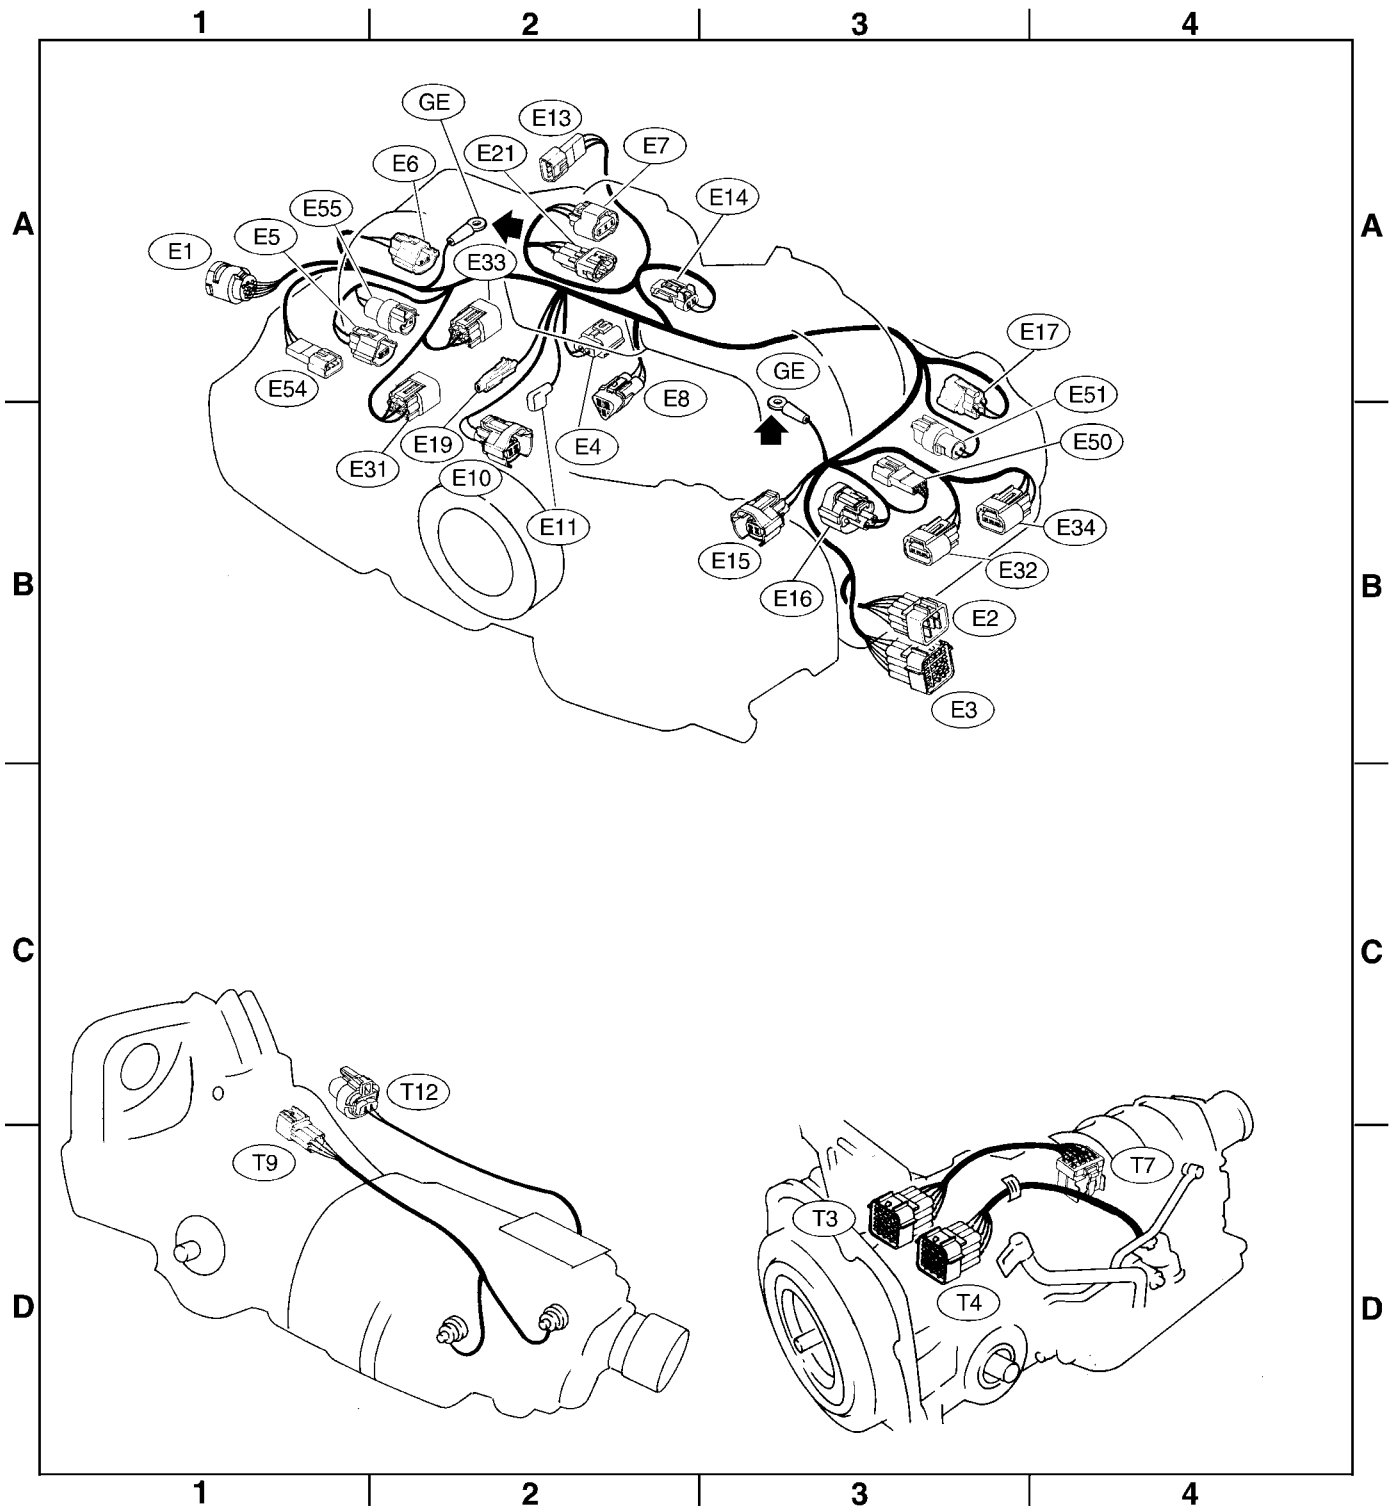

ENGINE WIRING HARNESS AND TRANSMISSION CORD

Wiring System

3. TURBO MODEL S903447A1310

Connector				Connecting to	
No.	Pole	Color	Area	No.	Name
E1	10	Light gray	A-1	B20	Bulkhead wiring harness
E2	20	Black	B-3	F61	Front wiring harness (LHD model)
				B21	Bulkhead wiring harness (RHD model)
E3	16	Brown	B-3	F60	Front wiring harness (LHD model)
				B22	Bulkhead wiring harness (RHD model)
E4	2	Black	A-2		Purge control solenoid valve
E5	2	Dark gray	A-1		Injector #1
E6	2	Dark gray	A-2		Injector #3
E7	3	Black	A-2		Idle air control solenoid valve
E8	3	Light gray	A-2		Engine coolant temperature sensor & thermometer
E10	2	Light gray	B-2		Crankshaft position sensor
E11	1	★	A-2		Oil pressure switch
E13	3	Black	A-2		Throttle position sensor
E14	2	Gray	A-2		Knock sensor
E15	2	Light gray	B-3		Camshaft position sensor
E16	2	Dark gray	B-3		Injector #2
E17	2	Dark gray	B-3		Injector #4
E19	2	★	A-2		Power steering oil pressure switch
E21	3	Black	A-2		Pressure sensor
E31	3	★	A-1		Ignition coil #1
E32	3	★	B-3		Ignition coil #2
E33	3	Black	A-2		Ignition coil #3
E34	3	Black	B-3		Ignition coil #4
E50	3	Black	B-3		TGV angle sensor LH
E51	2	Black	B-3		TGV LH
E54	3	Black	A-1		TGV angle sensor RH
E55	2	Black	A-2		TGV RH

★: Non-colored

Connector				Connecting to	
No.	Pole	Color	Area	No.	Name
T3	12	Black	D-3	B12	Bulkhead wiring harness (AT)
T4	20	Black	D-3	B11	
T7	12	Black	D-4		Inhibitor switch (AT)
T9	4	Gray	C-1	B128	Bulkhead wiring harness (MT)
T12	4	Black	C-1	B17	Bulkhead wiring harness (MT)

★: Non-colored

ENGINE WIRING HARNESS AND TRANSMISSION CORD

Wiring System

S6M0501