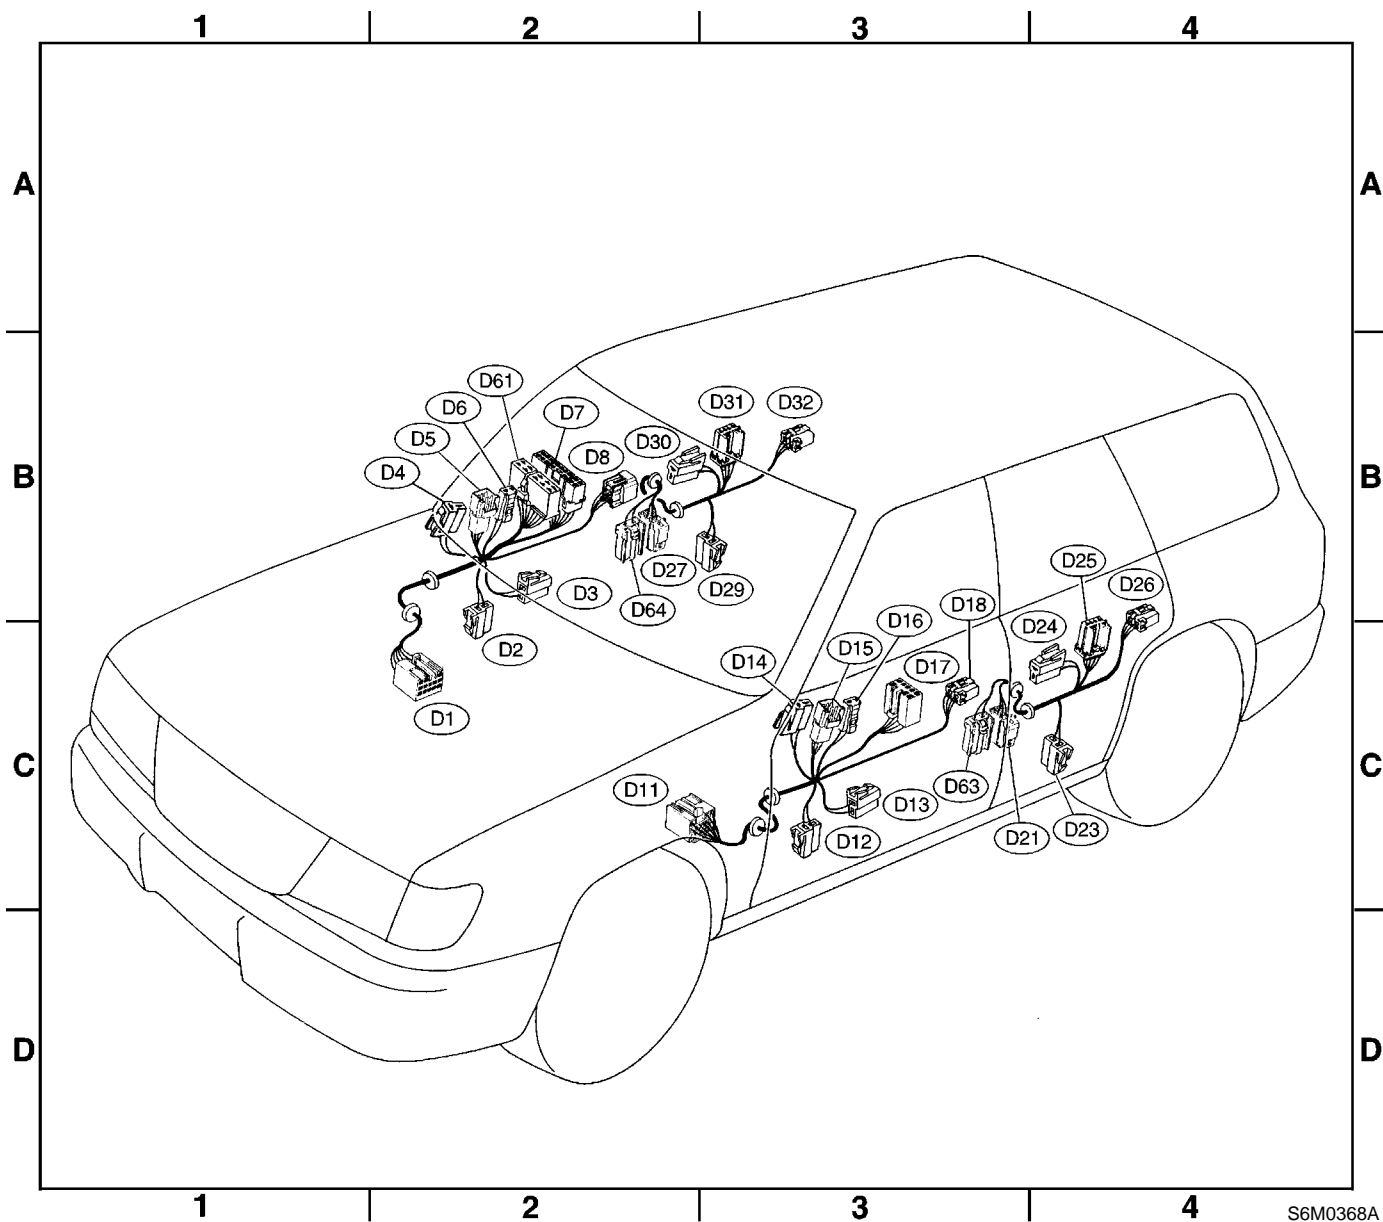

DOOR CORD

Wiring System

2. RHD MODEL S903432A1301

Connector				Connecting to	
No.	Pole	Color	Area	No.	Name
D1	25	★	C-2	B30	Bulkhead wiring harness
D2	2	★	C-2		Front door speaker RH
D3	2	Blue	B-2		Front power window motor RH
D4	2	Black	B-2		Front door tweeter RH
D5	6	★	B-2		Remote control rearview mirror RH
D6	2	★	B-2		Mirror heater RH
D7	16	★	B-2		Power window main switch
D8	4	Gray	B-2		Front door lock actuator RH
D11	25	★	C-2	B101	Bulkhead wiring harness
D12	2	★	C-3		Front door speaker LH
D13	2	Blue	C-3		Front power window motor LH
D14	2	Black	C-3		Front door tweeter LH
D15	6	★	C-3		Remote control rearview mirror LH
D16	2	★	C-3		Mirror heater LH
D17	8	★	C-3		Front power window sub switch LH
D18	4	★	C-3		Front door lock actuator LH
D21	4	★	C-3	R11	Rear wiring harness
D23	2	★	C-4		Rear door speaker LH
D24	2	Blue	C-4		Rear power window motor LH
D25	6	★	C-4		Rear power window sub switch LH
D26	4	★	B-4		Rear door lock actuator LH
D27	4	★	B-2	R14	Rear wiring harness
D29	2	★	B-3		Rear door speaker RH
D30	2	Blue	B-2		Rear power window motor RH
D31	6	★	B-3		Rear power window sub switch RH
D32	4	★	B-3		Rear door lock actuator RH
D61	10	★	B-2		Remote control rearview mirror switch
D63	3	★	C-3	R81	Rear wiring harness
D64	3	★	B-2	R80	Rear wiring harness

★: Non-colored

DOOR CORD

Wiring System

S6M0368A