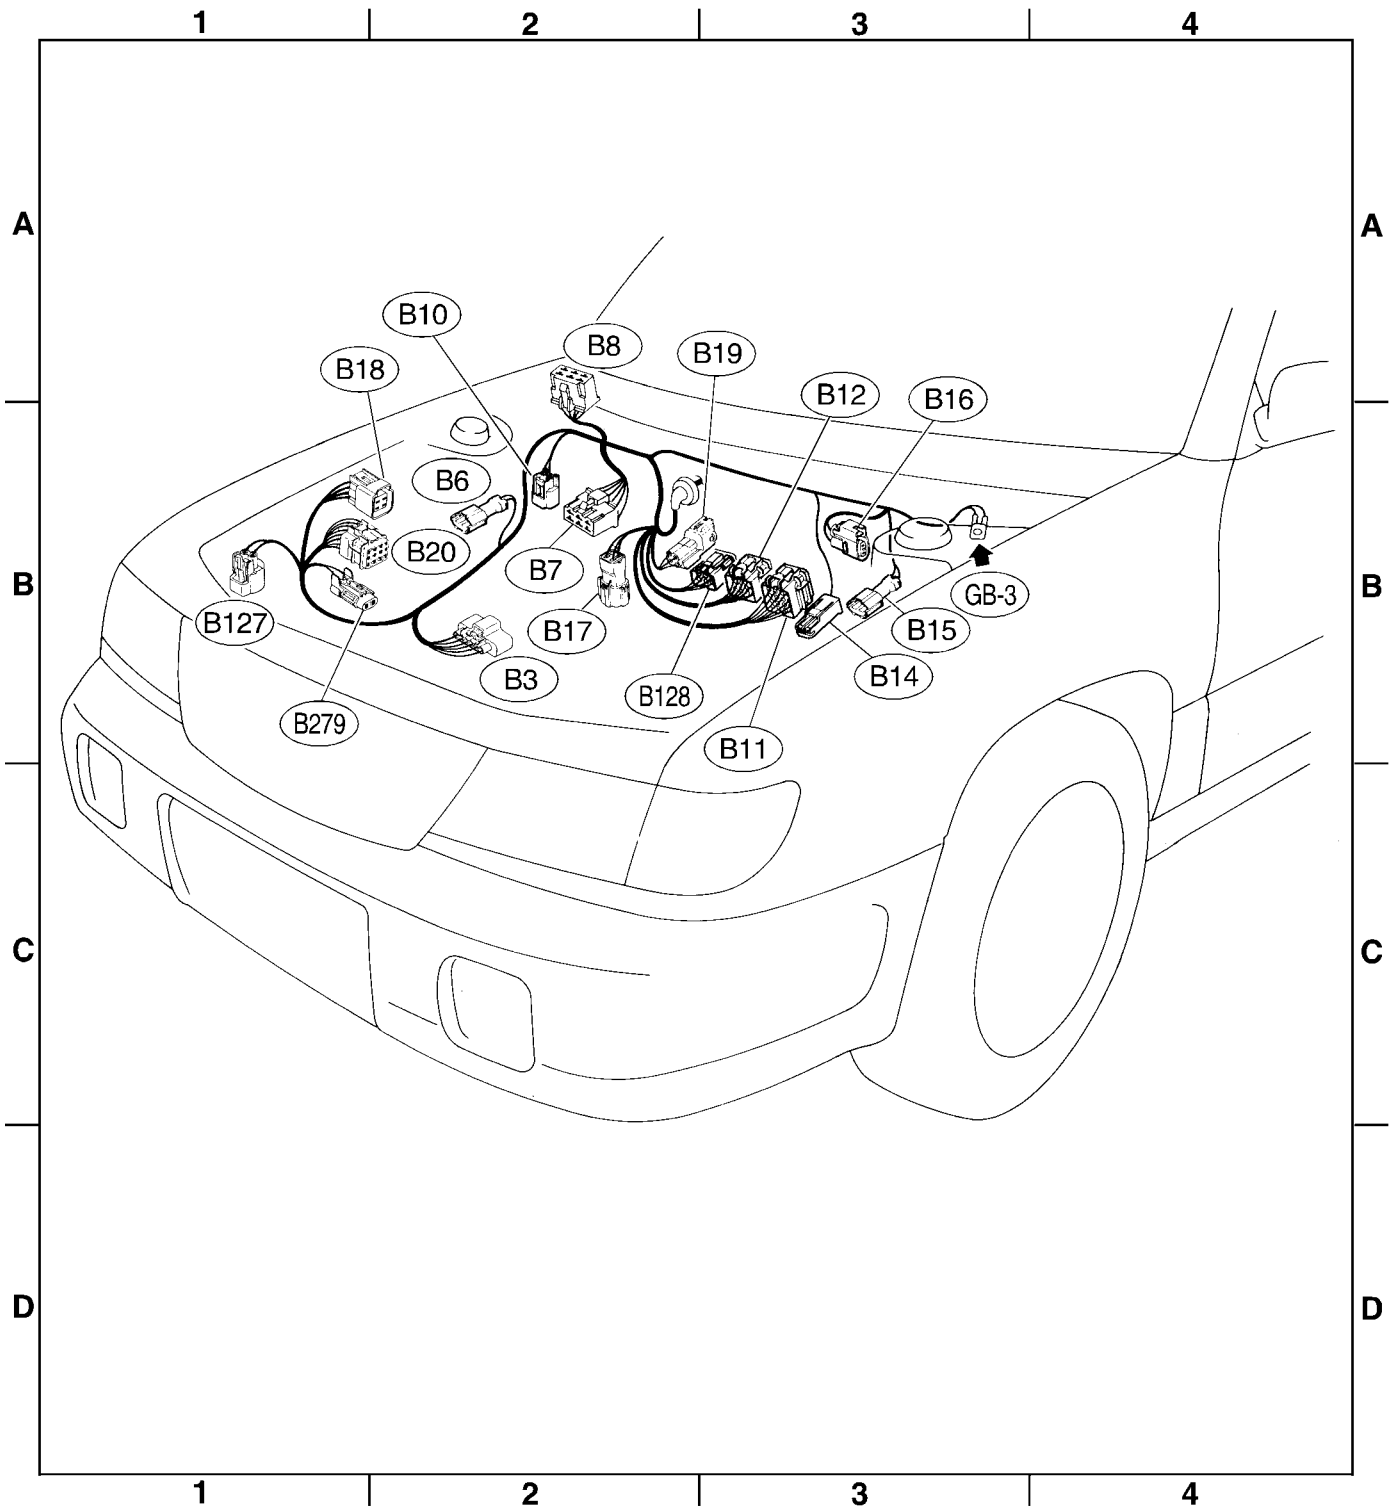

BULKHEAD WIRING HARNESS (IN ENGINE ROOM)

Wiring System

S6M0493

BULKHEAD WIRING HARNESS (IN ENGINE ROOM)

Wiring System

4. RHD NON-TURBO MODEL WITH OBD S903438A1311

Connector				Connecting to	
No.	Pole	Color	Area	No.	Name
B2	3	Black	B-1		Pressure sensor
B6	2	Brown	B-2		ABS front sensor RH (ABS)
B7	4	Gray	B-3		Cruise control actuator
B8	6	★	B-3		Front wiper motor
B10	2	Brown	B-4		A/C pressure switch
B11	20	Black	B-3	T4	Transmission (AT)
B12	12	★	B-3	T3	
B14	1	Black	B-3		Starter (Magnet)
B15	2	Brown	C-3		ABS front sensor LH (ABS)
B16	2	Gray	B-2		Brake fluid level switch
B17	3	Black	C-2		Vehicle speed sensor (MT)
B20	10	Gray	C-2	E1	Engine wiring harness
B21	20	Gray	B-2	E2	Engine wiring harness
B22	16	Brown	B-2	E3	
B24	2	Gray	C-2	T1	Back-up light switch (MT)
B25	2	Brown	C-2	T2	Neutral position switch (MT)
B29	2	Gray	C-3	T8	Lo (AWD) indicator light switch (MT)
B143	3	★	C-3		M/B
B144	6	Black	B-4		
B145	1	★	C-4		
B146	2	Green	C-3		Front washer motor
B147	2	★	C-3		Rear washer motor
B148	2	★	B-4		Side turn signal light LH
B149	2	Blue	C-3		Headlight washer motor (With OBD)
B186	4	Black	B-4		M/B

★: Non-colored