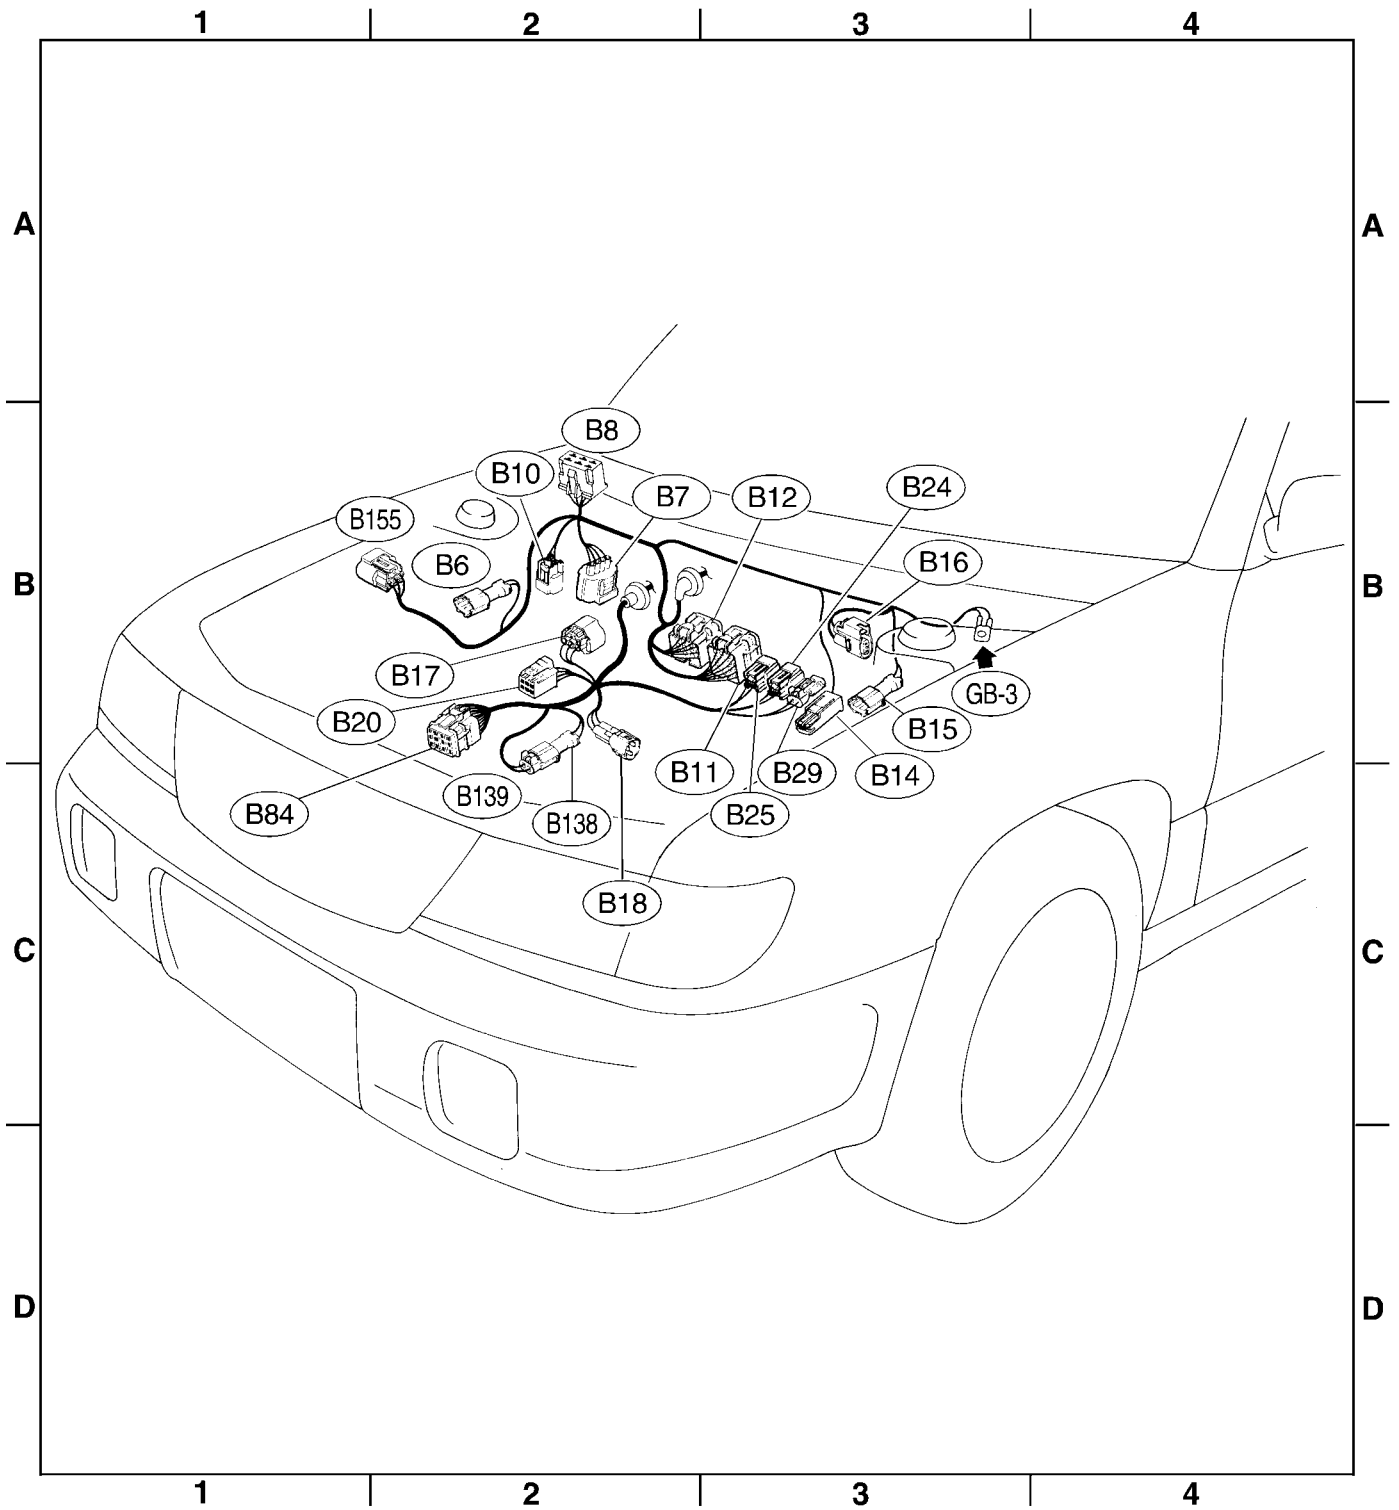

BULKHEAD WIRING HARNESS (IN ENGINE ROOM)

Wiring System

S6M0492

BULKHEAD WIRING HARNESS (IN ENGINE ROOM)

Wiring System

3. LHD TURBO MODEL S903438A1310

Connector				Connecting to	
No.	Pole	Color	Area	No.	Name
B3	5	Black	B-2		Mass air flow sensor
B6	2	Brown	B-2		ABS front sensor RH
B7	6	Black	B-2		Cruise control actuator
B8	6	★	A-2		Front wiper motor
B10	2	Brown	A-2		A/C pressure switch
B11	20	Black	C-3	T4	Transmission (AT)
B12	12	★	A-3	T3	
B14	1	Black	B-3		Starter (Magnet)
B15	2	Brown	B-3		ABS front sensor LH
B16	2	Gray	A-3		Brake fluid level switch
B17	4	Black	B-2		Vehicle speed sensor (MT)
B18	4	Gray	A-1		Front oxygen (A/F) sensor
B19	4	★	A-3	T5	Oxygen sensor
B20	10	★	B-2	E1	Engine wiring harness
B127	2	Gray	B-1		Wastgate control solenoid valve
B128	4	Gray	B-2	T9	Transmission (MT)
B279	2	Gray	C-1		Exhaust temperature sensor

★: Non-colored