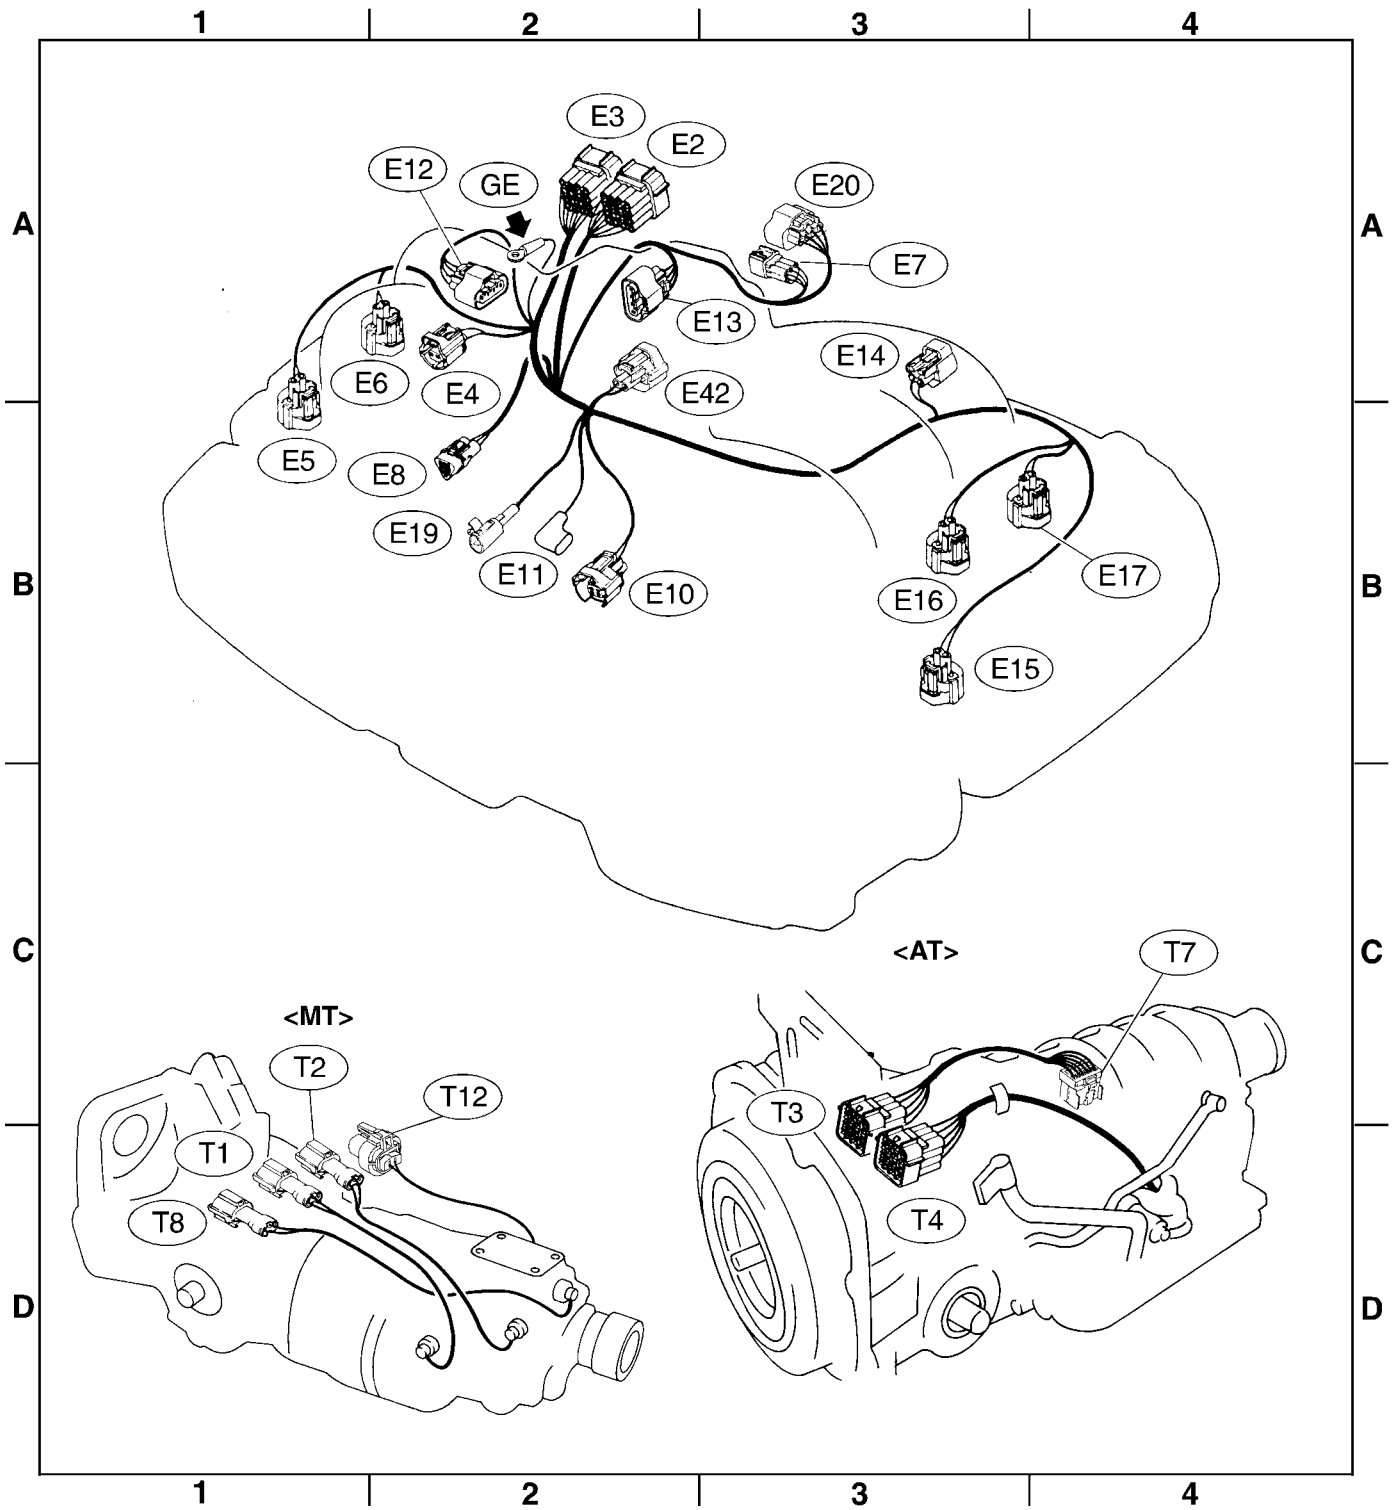

ENGINE WIRING HARNESS AND TRANSMISSION CORD

Wiring System

51. Engine Wiring Harness and Transmission Cord S903447

A: LOCATION S903447A13

1. NON-TURBO MODEL WITH OBD S903447A1308

Connector				Connecting to	
No.	Pole	Color	Area	No.	Name
E2	20	Light gray	A-2	B21	Bulkhead wiring harness
E3	16	Brown	A-2	B22	Bulkhead wiring harness
E4	2	Black	A-2		Purge control solenoid valve
E5	2	Light gray	B-1		Injector #1
E6	2	Light gray	A-1		Injector #3
E7	6	Black	A-3		Idle air control solenoid valve
E8	3	Light gray	B-2		Engine coolant temperature sensor and thermometer
E10	2	Light gray	B-2		Crankshaft position sensor
E11	1	★	B-2		Oil pressure switch
E12	4	Dark gray	A-2		Ignition coil
E13	4	Dark gray	A-2		Throttle position sensor
E14	2	★	A-3		Knock sensor
E15	2	Black	B-3		Camshaft position sensor
E16	2	Light gray	B-3		Injector #2
E17	2	Light gray	B-4		Injector #4
E19	1	★	B-2		Power steering oil pressure switch
E20	4	Black	A-3		Pressure sensor and intake air temperature sensor
E42	2	Purple	A-2		Air assist solenoid valve

★: Non-colored

Connector				Connecting to	
No.	Pole	Color	Area	No.	Name
T1	2	Gray	D-1	B24	Bulkhead wiring harness (MT)
T2	2	Brown	D-1	B25	
T3	12	Black	D-3	B12	Bulkhead wiring harness (AT)
T4	20	Black	D-3	B11	
T7	12	Black	C-4		Inhibitor switch (AT)
T8	2	Gray	D-1	B29	Bulkhead wiring harness (MT)
T12	3	Black	D-2	B17	Bulkhead wiring harness (MT)

★: Non-colored

ENGINE WIRING HARNESS AND TRANSMISSION CORD

Wiring System

S6M0500