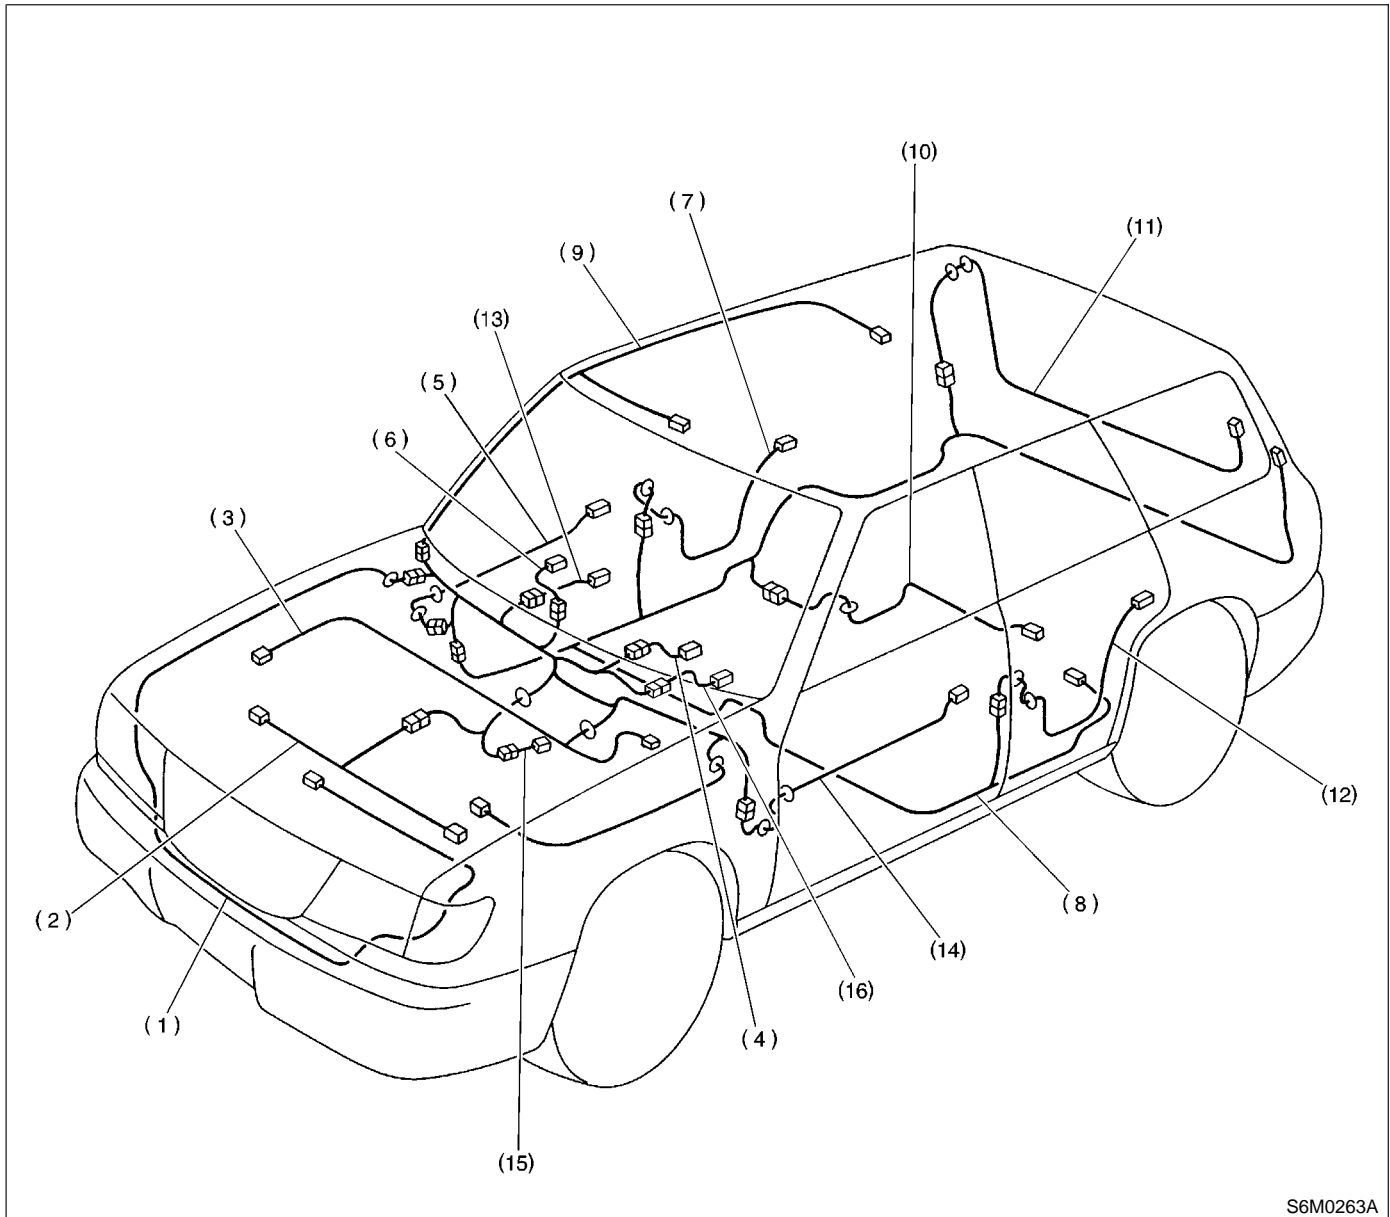

2. RHD MODEL S903672A1308

(1) Front wiring harness	(7) Rear door cord RH	(13) Combination switch cord
(2) Engine wiring harness	(8) Rear wiring harness	(14) Front door cord LH
(3) Bulkhead wiring harness	(9) Roof cord	(15) Transmission cord
(4) Instrument panel center harness	(10) Fuel tank cord	(16) Panel-center harness
(5) Front door cord RH	(11) Rear gate cord	
(6) Instrument panel meter harness	(12) Rear door cord LH