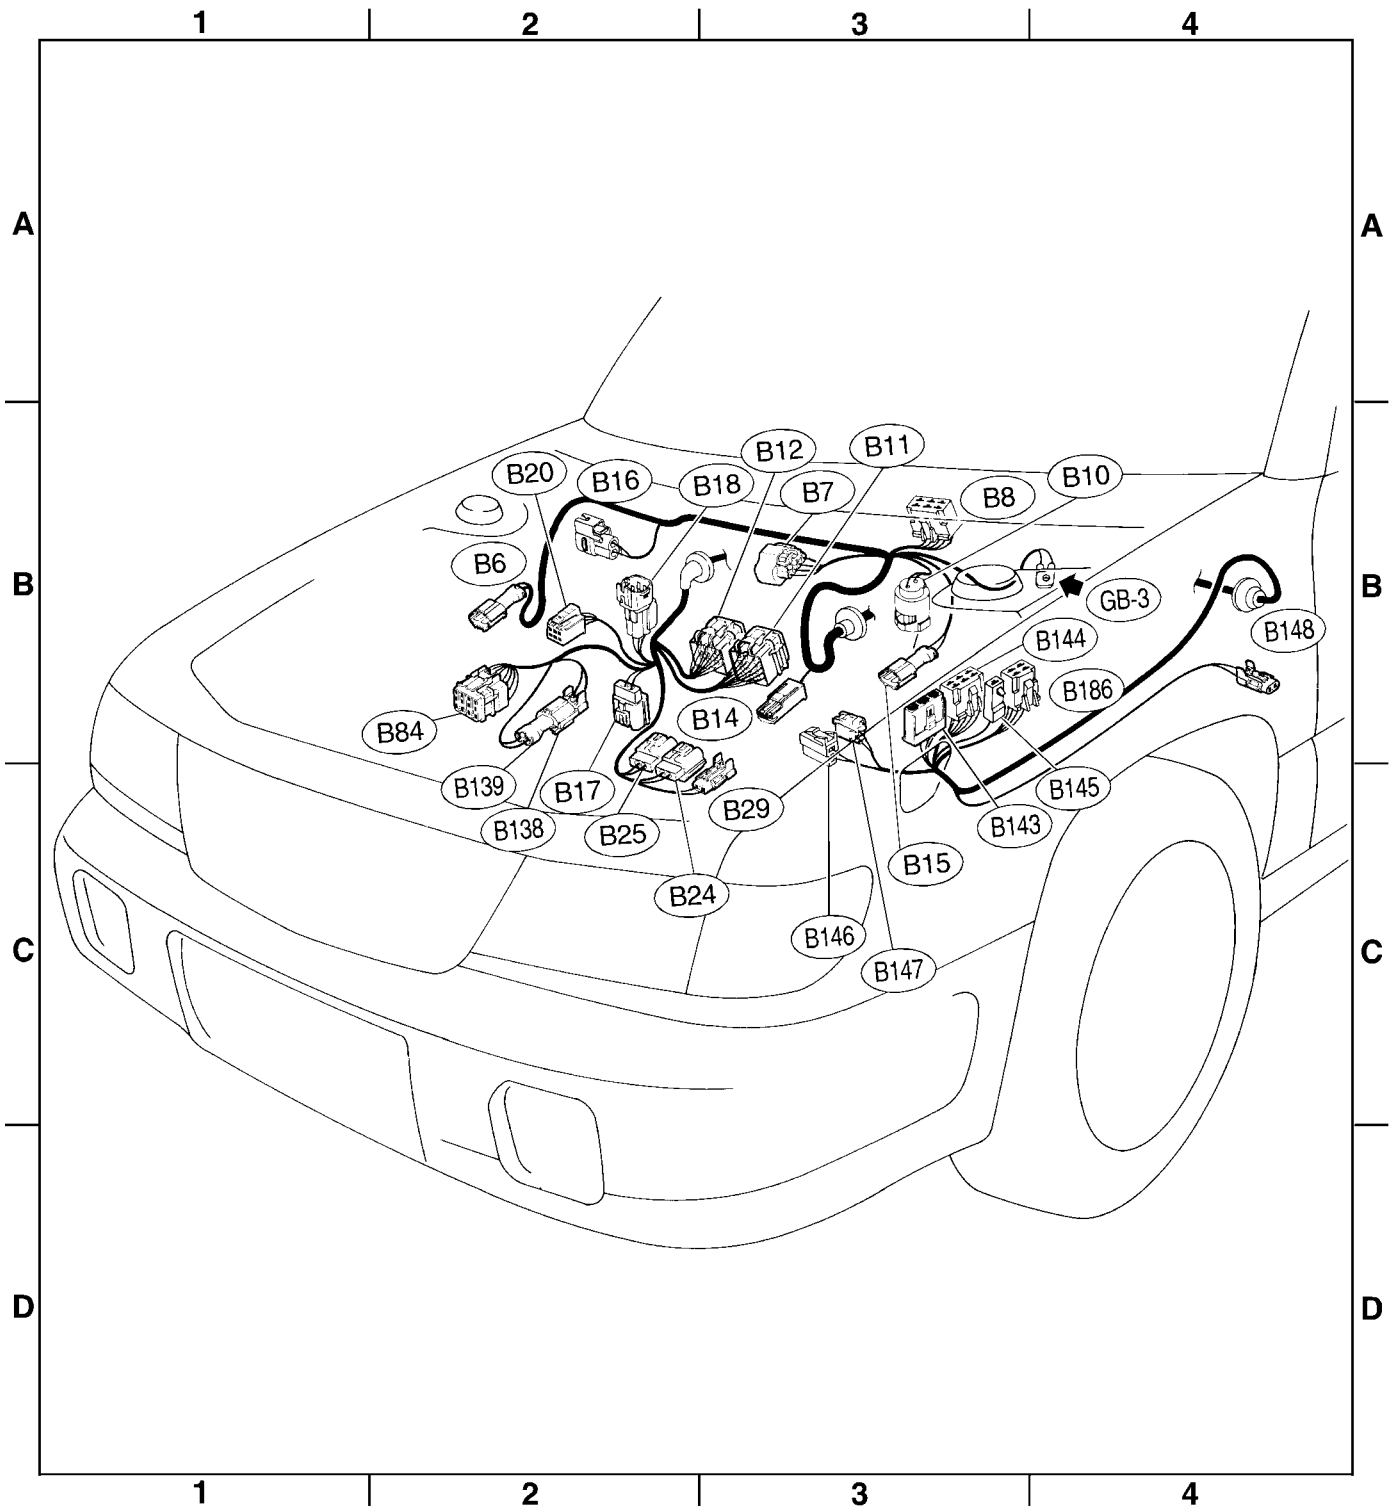

BULKHEAD WIRING HARNESS (IN ENGINE ROOM)

Wiring System

S6M0495

BULKHEAD WIRING HARNESS (IN ENGINE ROOM)

Wiring System

6. RHD TURBO MODEL S903438A1313

Connector				Connecting to	
No.	Pole	Color	Area	No.	Name
B3	5	Black	B-2		Mass air flow sensor
B6	2	Brown	B-2		ABS front sensor RH
B7	6	Black	B-3		Cruise control actuator
B8	6	★	B-3		Front wiper motor
B10	2	Brown	B-4		A/C pressure switch
B11	20	Black	B-3	T4	Transmission (AT)
B12	12	★	B-3	T3	
B14	1	Black	C-2		Starter (Magnet)
B15	2	Brown	C-3		ABS front sensor LH
B16	2	Gray	B-2		Brake fluid level switch
B17	4	Black	B-2		Vehicle speed sensor (MT)
B18	4	Gray	B-2		Front oxygen (A/F) sensor
B19	4	★	B-2	T5	Oxygen sensor
B20	10	★	B-2	E1	Engine wiring harness
B21	20	★	C-2	E2	Engine wiring harness
B22	16	Brown	C-2	E3	Engine wiring harness
B127	2	Gray	B-1		Wastegate control solenoid valve
B128	4	Gray	B-3	T9	Transmission (MT)
B143	3	★	C-3		M/B
B144	6	Black	B-4		
B145	1	★	C-4		
B146	2	Green	C-3		Front washer motor
B147	2	★	C-3		Rear washer motor
B148	2	★	B-4		Side turn signal light LH
B149	2	Blue	C-3		Headlight washer motor (With OBD)
B186	4	Black	C-4		M/B
B279	2	Gray	C-1		Exhaust temperature sensor

★: Non-colored