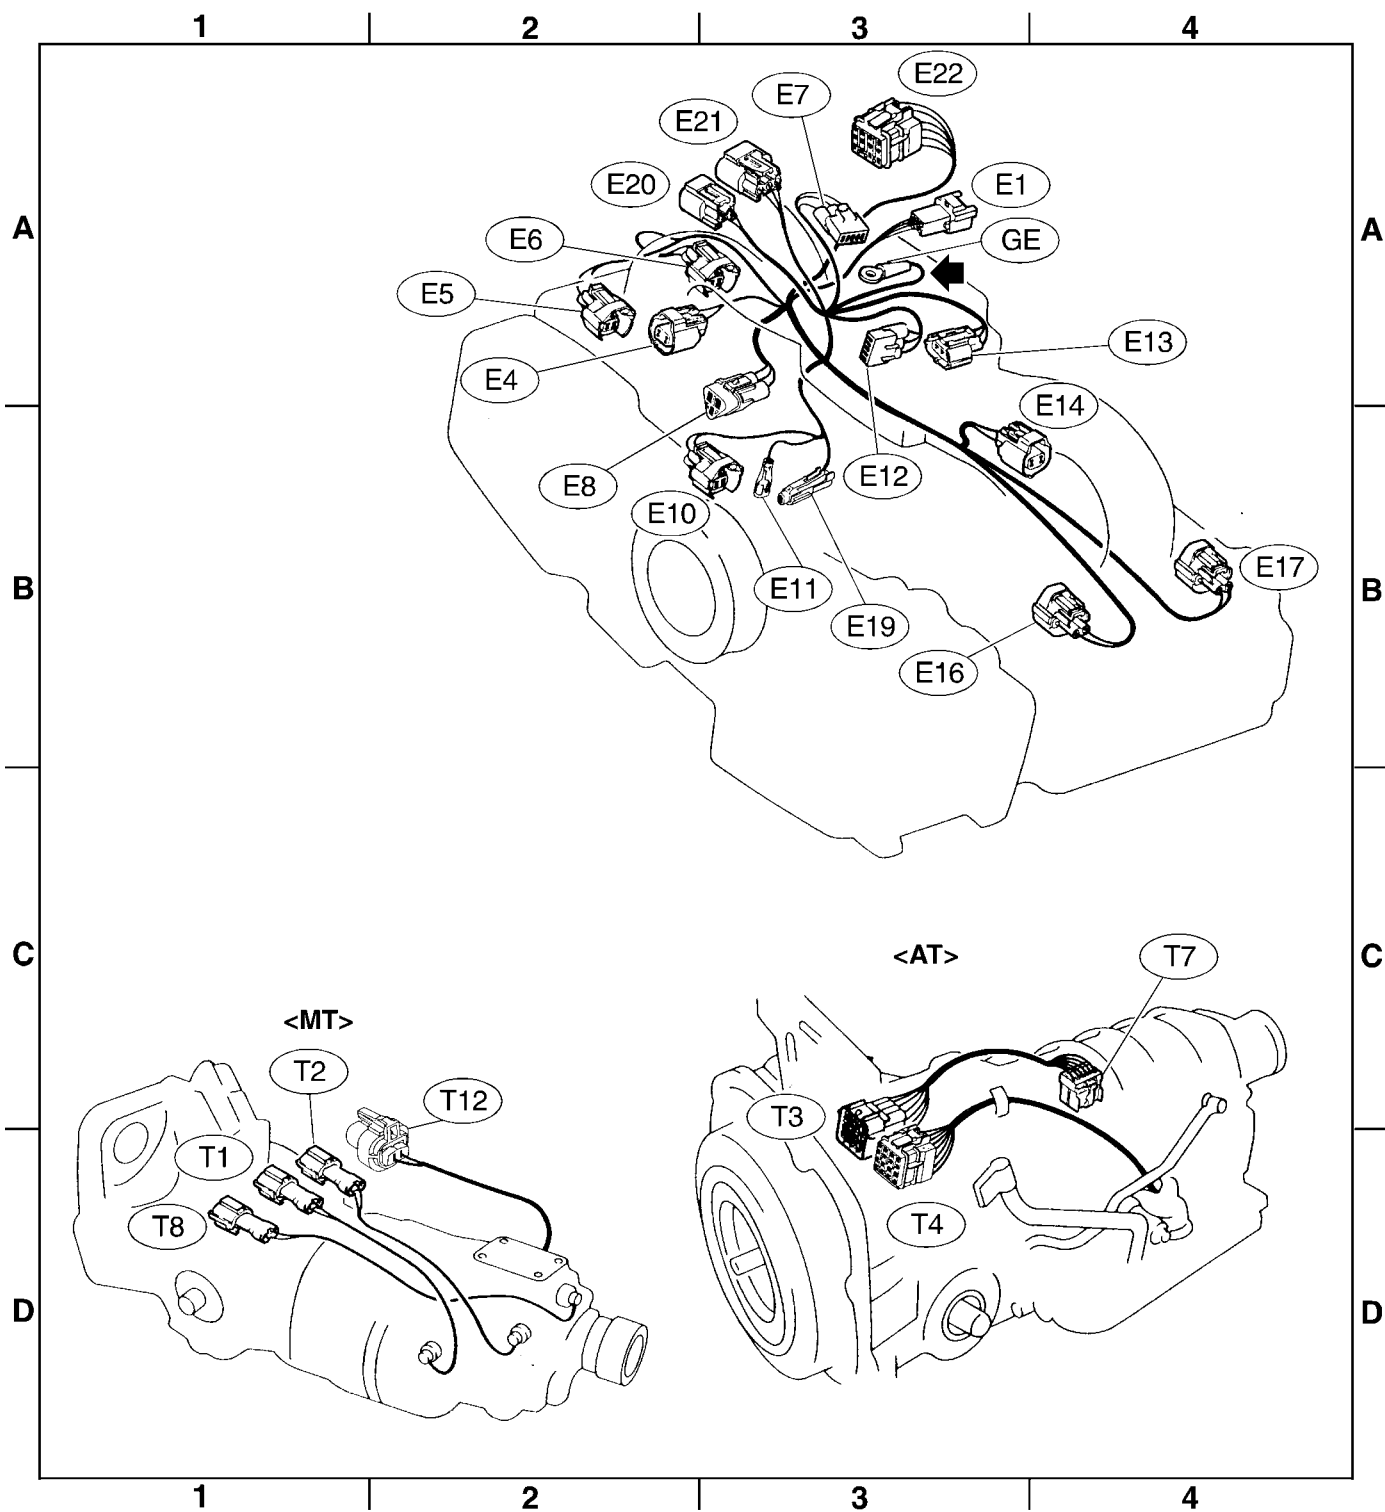

ENGINE WIRING HARNESS AND TRANSMISSION CORD

Wiring System

2. NON-TURBO MODEL WITHOUT OBD S903447A1309

Connector				Connecting to	
No.	Pole	Color	Area	No.	Name
E1	6	Yellow	A-3	B20	Bulkhead wiring harness
E4	2	Black	A-2		Purge control solenoid valve
E5	2	Dark gray	A-2		Injector #1
E6	2	Dark gray	A-2		Injector #3
E7	3	Light gray	A-3		Idle air control solenoid valve
E8	3	Gray	A-3		Engine coolant temperature sensor & thermometer
E10	2	Gray	B-3		Crankshaft position sensor
E11	1	★	B-3		Oil pressure switch
E12	4	Gray	A-3		Ignition coil
E13	3	Black	A-3		Throttle position sensor
E14	2	★	A-3		Knock sensor
E16	2	Dark gray	B-4		Injector #2
E17	2	Dark gray	B-4		Injector #4
E19	1	★	B-3		Power steering oil pressure switch
E20	2	Black	A-3		Intake air temperature sensor
E21	3	Black	A-3		Pressure sensor
E22	26	Black	A-3		Engine control module

★: Non-colored

Connector				Connecting to	
No.	Pole	Color	Area	No.	Name
T1	2	Gray	D-1	B24	Bulkhead wiring harness (MT)
T2	2	Brown	D-1	B25	
T3	12	Black	D-3	B12	Bulkhead wiring harness (AT)
T4	20	Black	D-3	B11	
T7	12	Black	C-4		Inhibitor switch (AT)
T8	2	Gray	D-1	B29	Bulkhead wiring harness (MT)
T12	3	Black	D-2	B17	Bulkhead wiring harness (MT)

★: Non-colored

ENGINE WIRING HARNESS AND TRANSMISSION CORD

Wiring System

S6M0499