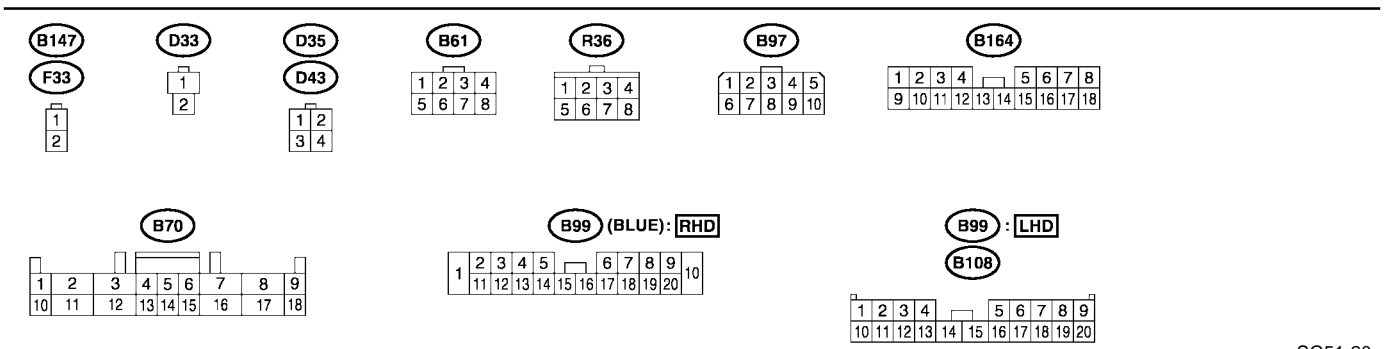

S903442A21

45. Wiper and Washer System (Rear)

S903443

A: SCHEMATIC

S903443A21

WIPER DEICER SYSTEM

Wiring System

46. Wiper Deicer System S903444