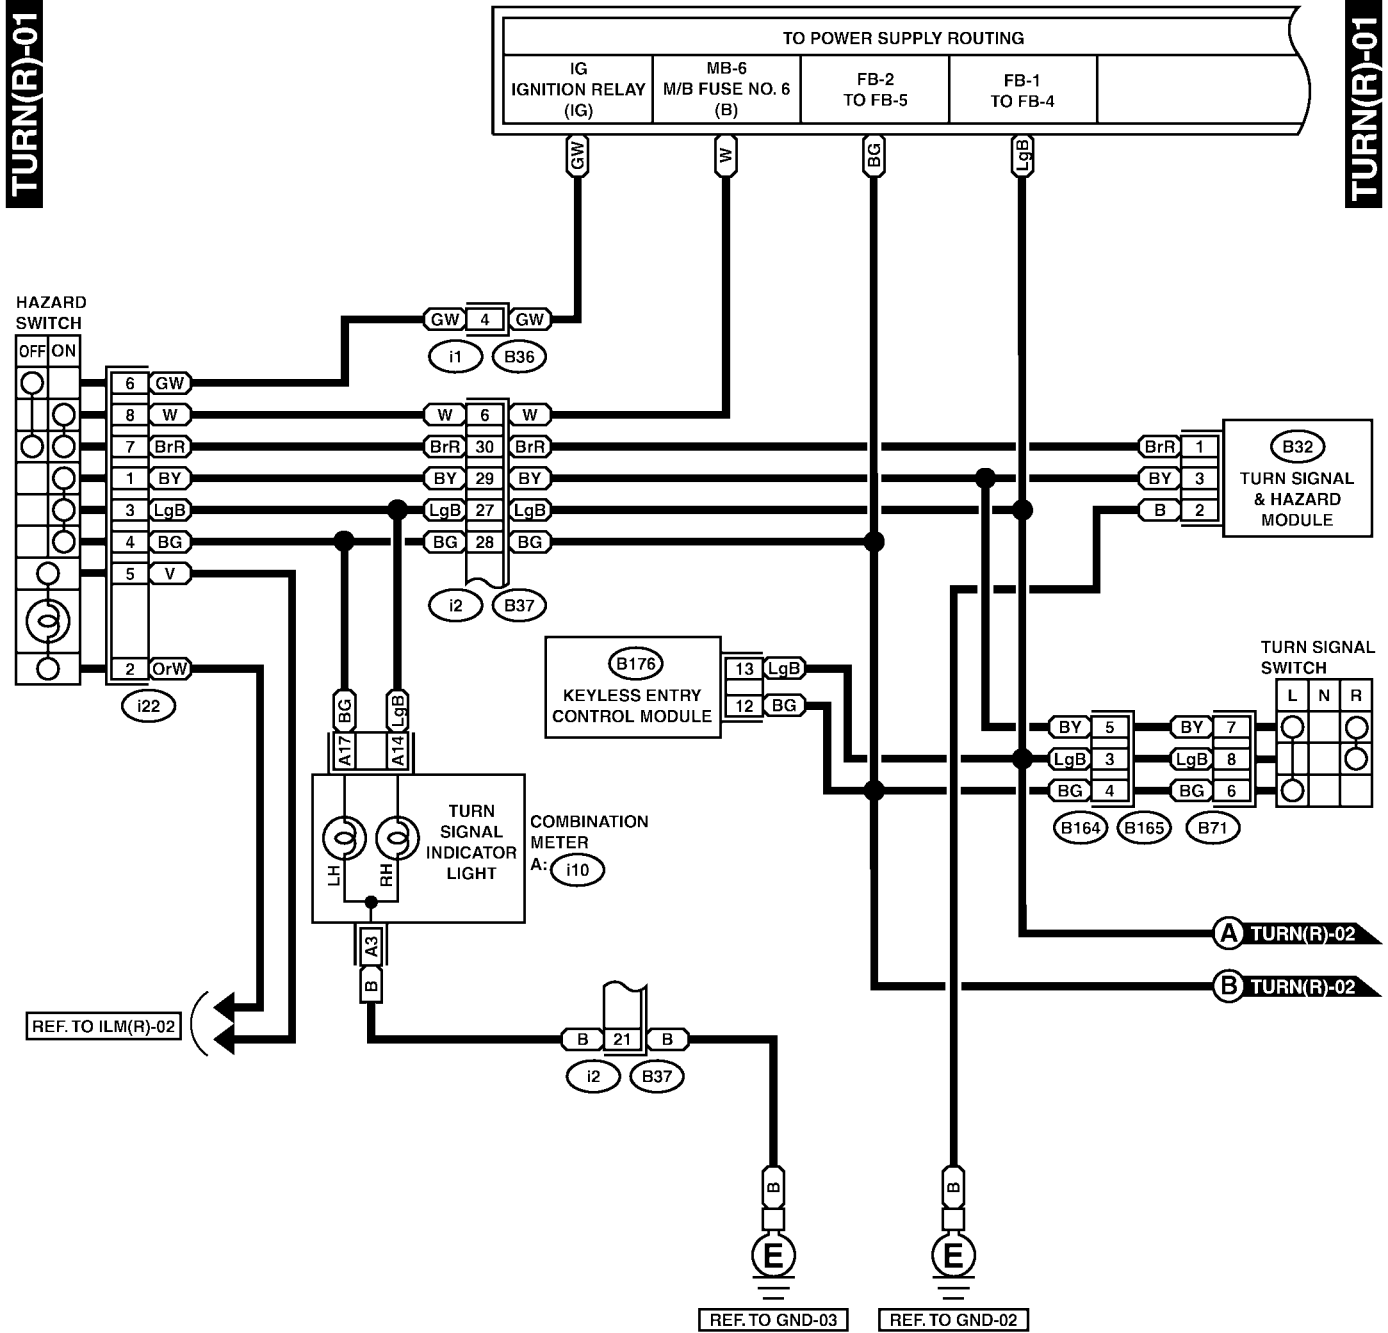

B176

B108

i2 (BLACK)

TURN SIGNAL LIGHT AND HAZARD LIGHT SYSTEM

Wiring System

TURN SIGNAL LIGHT AND HAZARD LIGHT SYSTEM

Wiring System

2. RHD MODEL S903481A2102