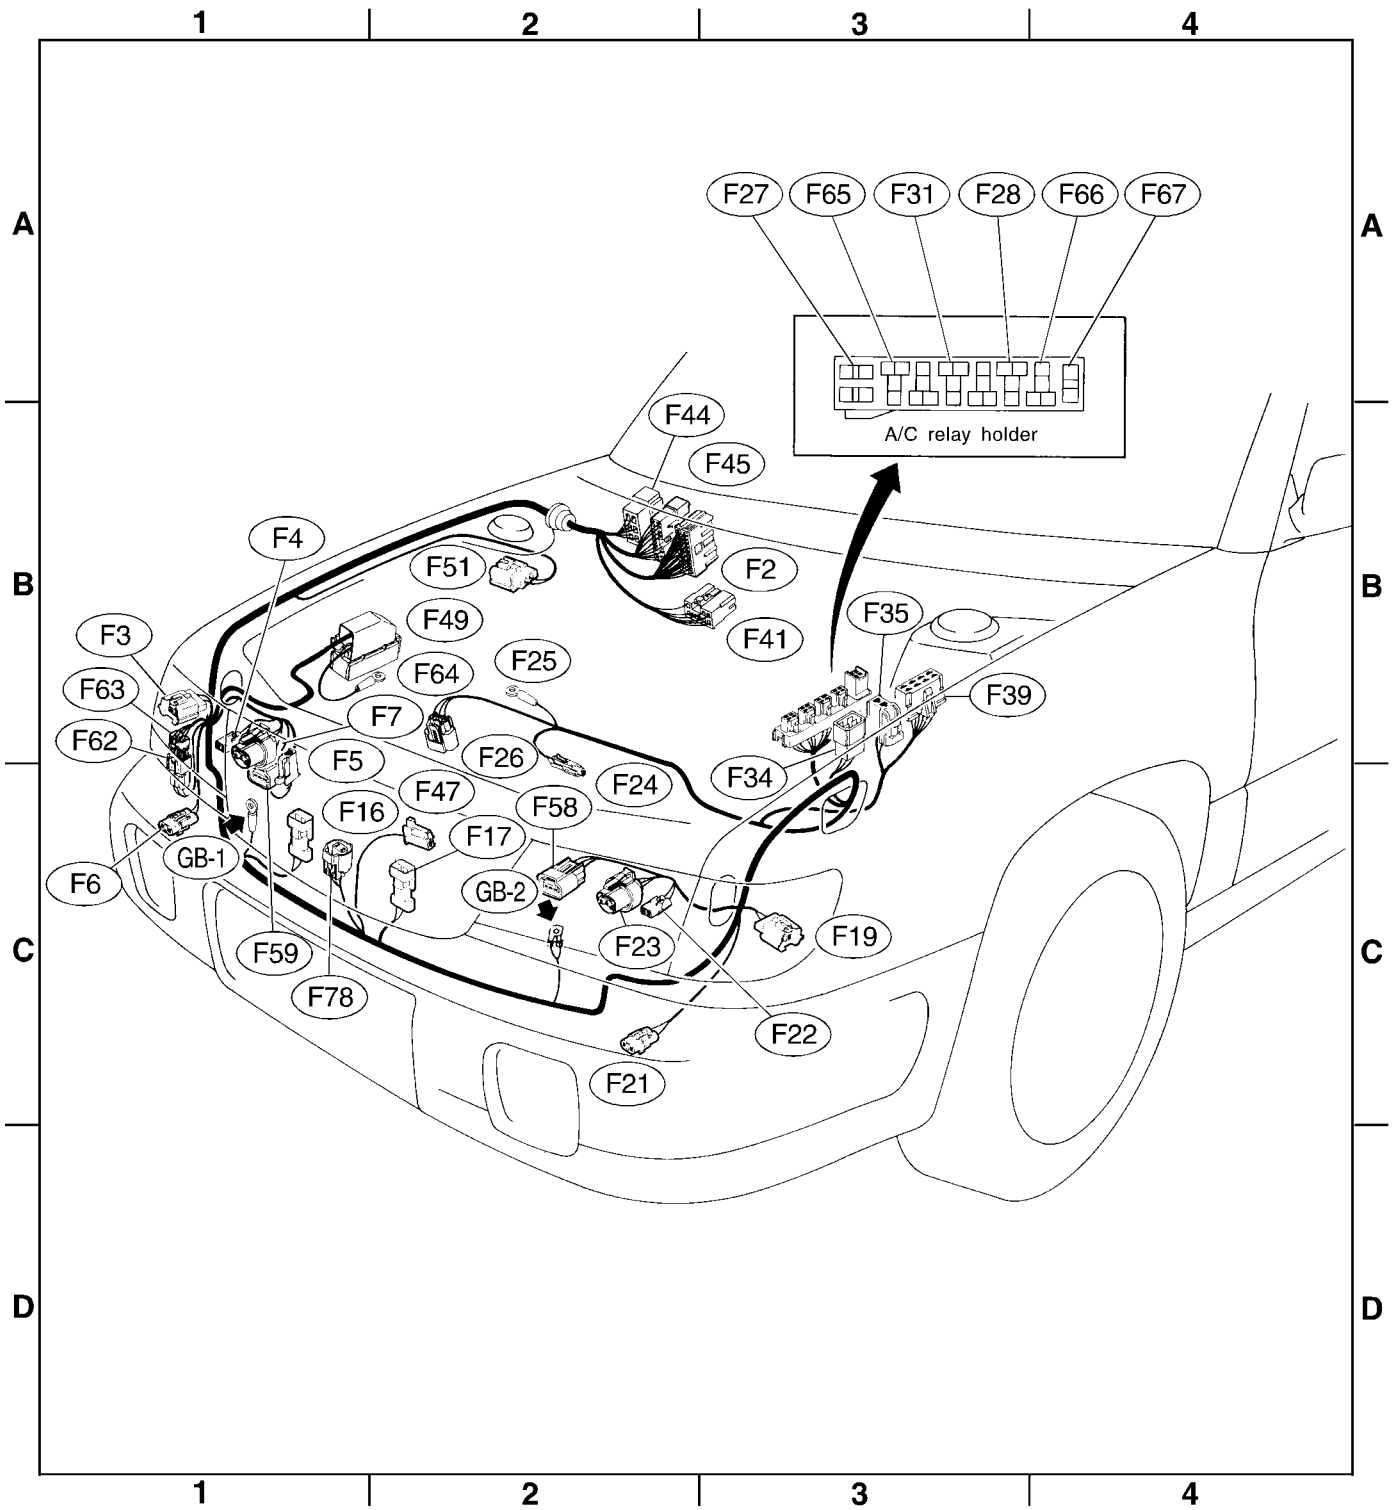

FRONT WIRING HARNESS

Wiring System

2. RHD MODEL S903445A1303

Connector				Connecting to	
No.	Pole	Color	Area	No.	Name
F2	22	Blue	B-3	B100	Bulkhead wiring harness (ABS)
F3	2	Gray	B-1		Front turn signal light RH
F4	2	Black	B-1		Front clearance light RH
F5	1	★	C-1		Horn
F6	2	Black	C-1		Front fog light RH
F7	3	★	C-2		Headlight RH
F16	2	Black	C-1		Sub fan motor
F17	2	Black	C-2		Radiator main fan motor
F19	2	Gray	C-3		Front turn signal light LH
F21	2	Black	D-2		Front fog light LH
F22	2	Black	D-3		Front clearance light LH
F23	3	★	C-2		Headlight LH
F24	1	Black	C-2		A/C compressor
F25	1	★	B-2		Generator
F26	3	Green	C-2		
F27	4	★	A-3		A/C fuse (Relay holder)
F28	4	★	A-3		A/C sub fan relay (Relay holder)
F31	4	★	A-3		A/C relay (Relay holder)
F34	4	★	C-3		SBF holder (ABS)
F35	2	★	B-3		M/B
F39	8	Black	B-3		
F41	7	Gray	B-3		F/B
F44	6	★	B-2	B61	Bulkhead wiring harness
F45	14	★	B-3	B62	
F47	1	★	C-2		Horn
F49	31	★	B-2		ABS control module
F51	2	★	B-2		Side turn signal light RH
F58	3	Black	C-2		Headlight leveler LH
F59	3	Black	C-1		Headlight leveler RH
F62	6	★	C-1	F63	Shield joint connector (ABS)
F63	6	★	B-1	F62	
F64	1	★	B-2		ABS motor ground
F65	4	★	A-3		Front fog light relay (Relay holder)
F66	4	★	A-4		Radiator main fan relay (Relay holder)
F67	2	★	A-4		FWD switch (Relay holder)
F78	2	Black	D-1		Outside temperature sensor

★: Non-colored

FRONT WIRING HARNESS

Wiring System

S6M0490