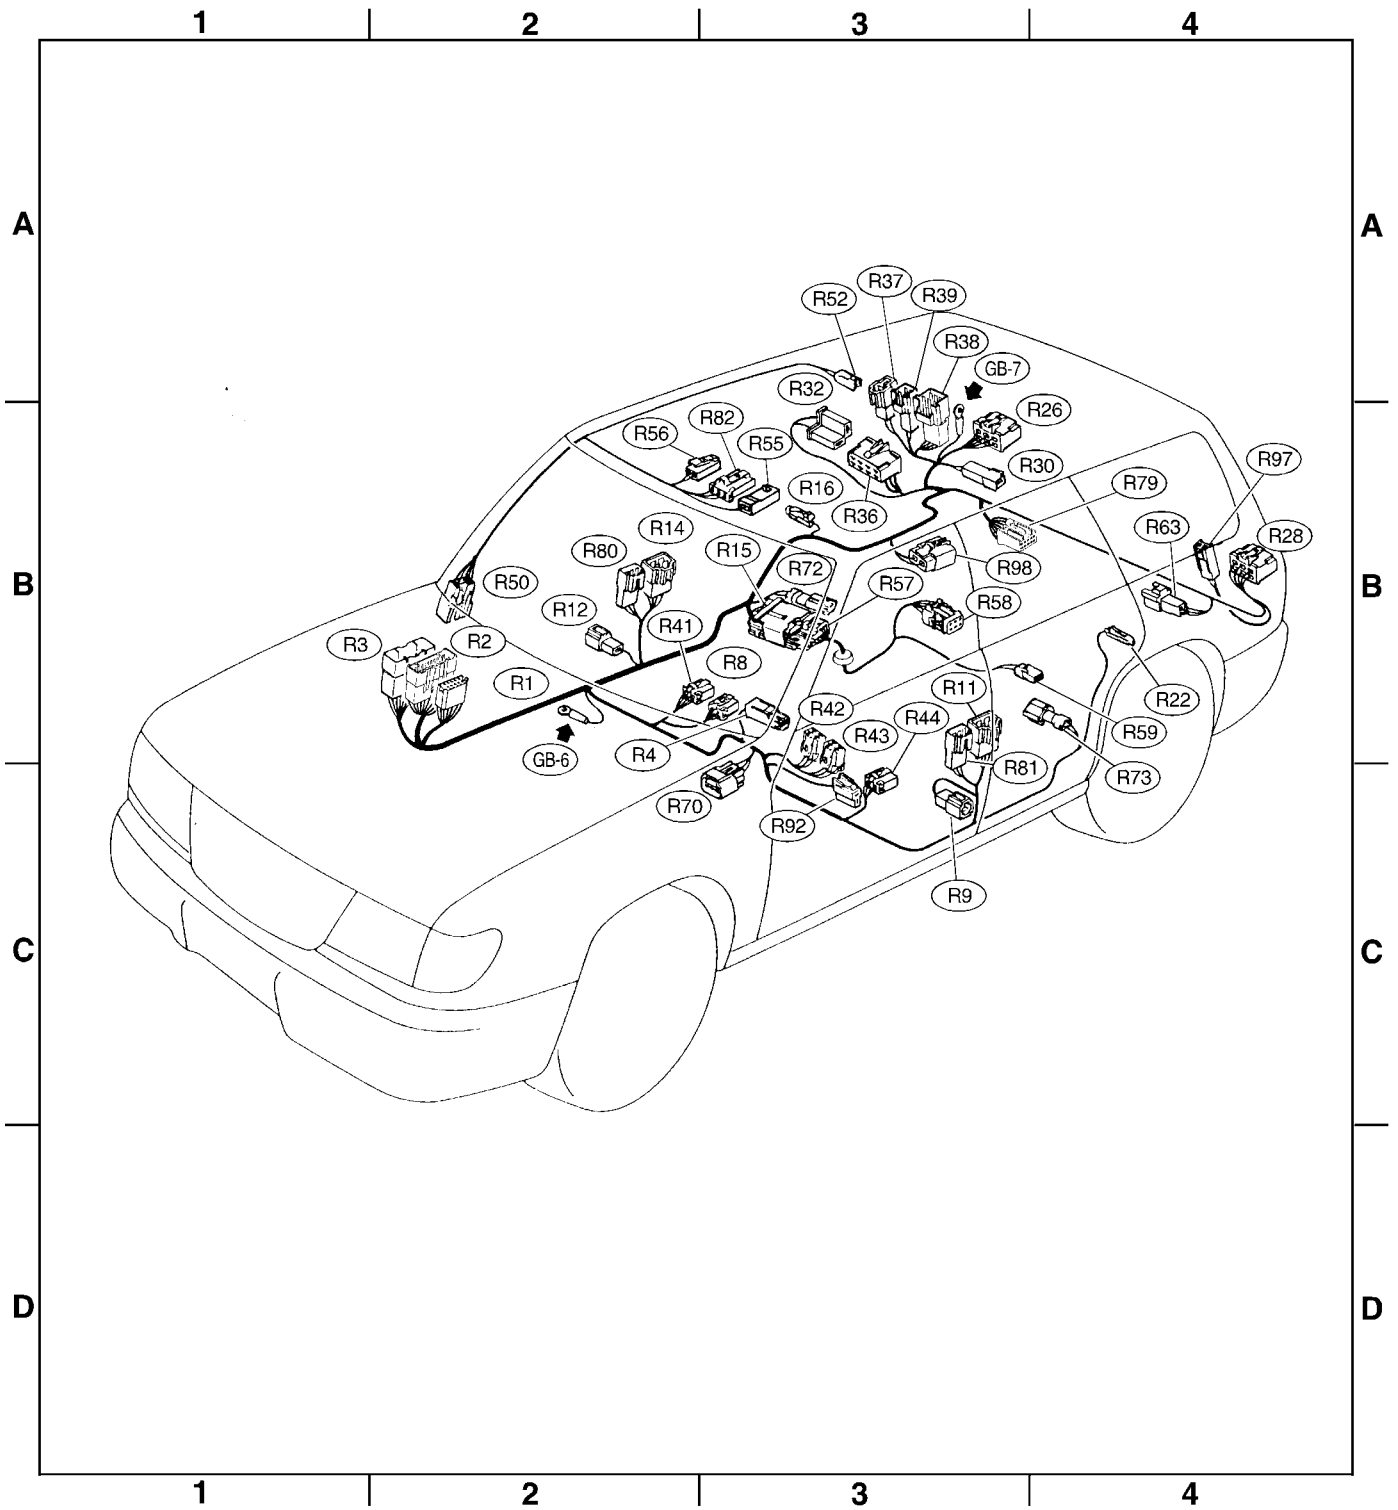

REAR WIRING HARNESS

Wiring System

2. RHD MODEL S903431A1301

Connector				Connecting to	
No.	Pole	Color	Area	No.	Name
R1	10	★	B-2	B97	Bulkhead wiring harness
R2	18	★	B-2	B98	
R3	20	Blue	B-2	B99	
R4	1	★	C-3		Parking brake switch
R8	4	★	C-3		Seat belt switch
R9	1	★	C-3		Front door switch LH
R11	4	★	C-3	D21	Rear door cord LH
R12	1	★	B-2		Front door switch RH
R14	4	★	B-2	D27	Rear door cord RH
R15	6	Black	B-3	R57	Fuel tank cord
R16	1	Brown	B-3		Rear door switch RH
R22	1	Brown	B-4		Rear door switch LH
R26	6	★	B-3		Rear combination light RH
R28	6	★	B-4		Rear combination light LH
R30	2	★	B-3		Diode (Luggage room light)
R32	2	★	B-3		Rear accessory power supply
R36	8	★	B-3		Rear wiper intermittent module
R37	2	★	A-3	D33	Rear gate cord
R38	6	★	B-3	D34	
R39	4	★	B-3	D35	
R41	4	Blue	B-2		Seat heater RH
R42	4	★	C-3		Seat heater switch RH
R43	4	Blue	C-3		Seat heater switch LH
R44	4	Blue	C-3		Seat heater LH
R50	8	★	B-2	B90	Bulkhead wiring harness
R52	*	★	A-3		Room light
R55	1	★	B-3		Sunroof motor
R56	2	★	B-2		Spot light
R57	8	★	B-3	R15	Rear wiring harness
R58	6	★	B-3		Fuel gauge module & fuel pump assembly
R59	2	★	B-3		Fuel gauge sub module
R63	4	★	B-4		License plate light
R70	3	★	C-3		ABS G sensor
R72	2	★	B-3		Rear ABS sensor RH
R73	2	★	C-3		Rear ABS sensor LH
R79	10	★	B-3		Trailer connector
R80	3	★	B-2	D64	Rear door cord RH
R81	3	★	C-3	D63	Rear door cord LH
R82	4	★	B-3		Clock
R92	2	★	C-3		Hold mode switch (AT)
R97	2	Brown	B-4		Antenna amplifier
R98	2	★	B-3		Rear differential oil temp switch (Turbo model for Europe)

★: Non-colored

* With sunroof models: 2

Without sunroof models: 3

REAR WIRING HARNESS

Wiring System

S6M0505