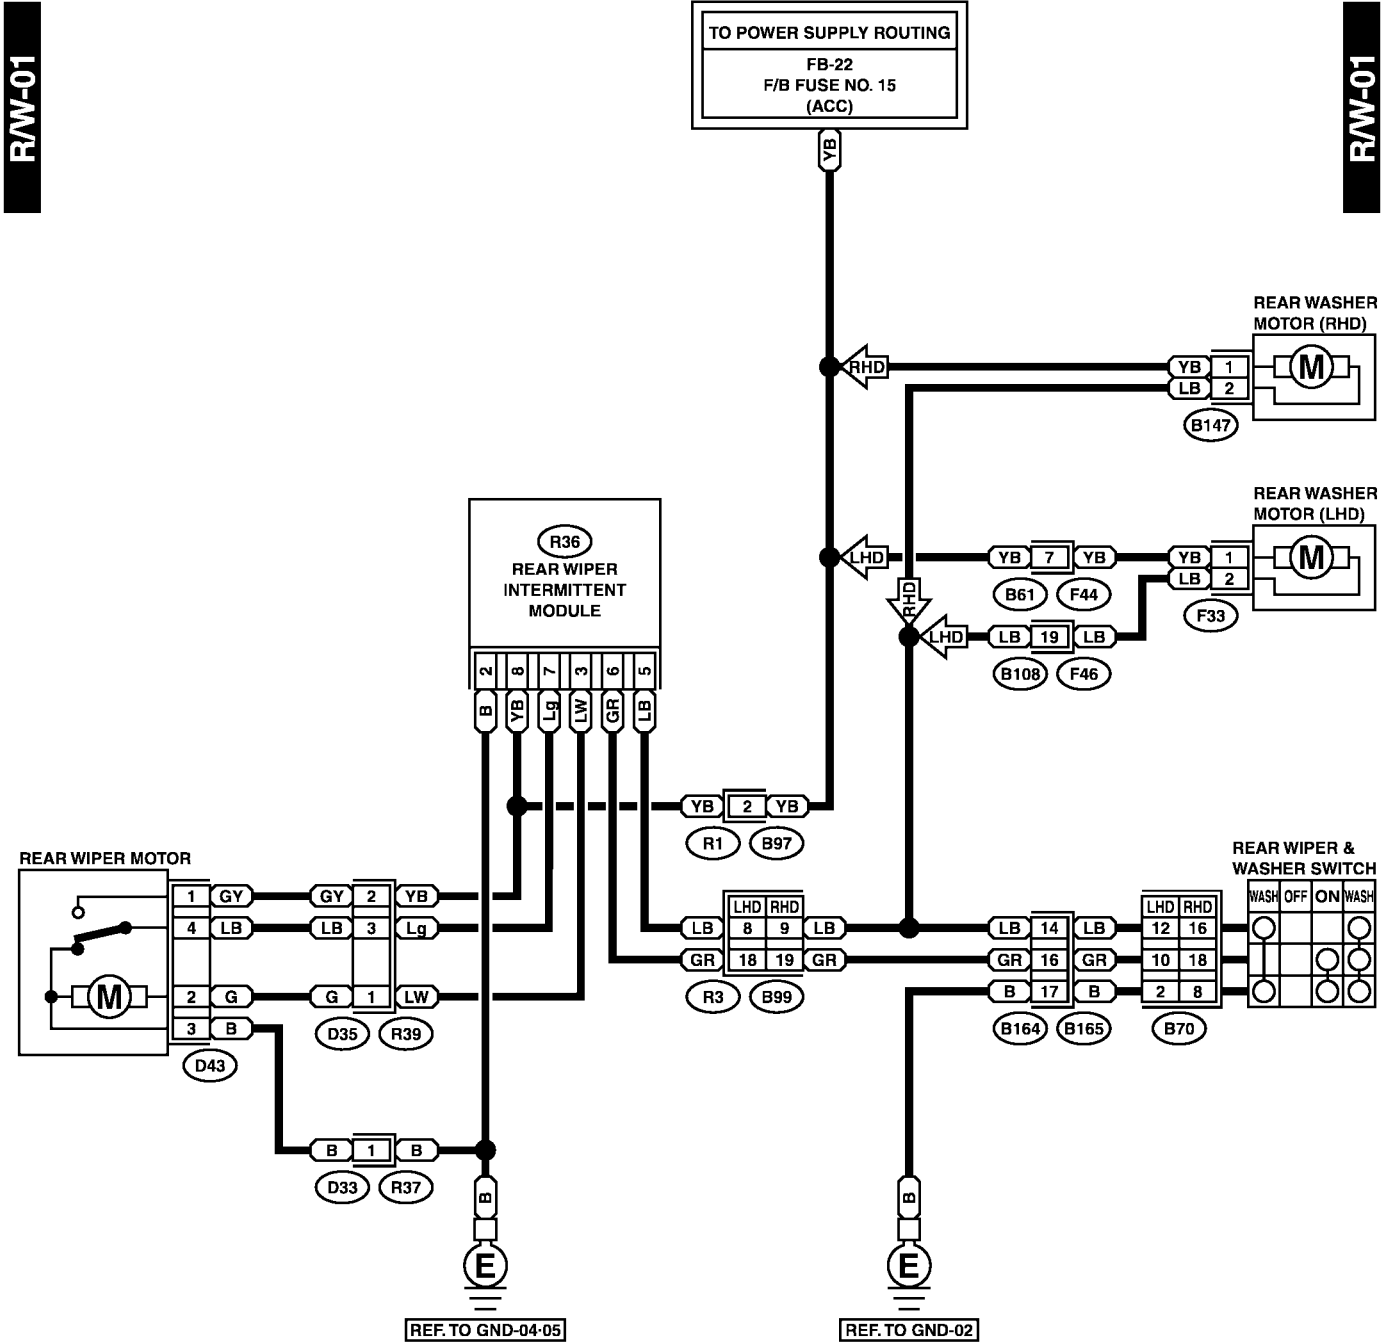

S903442A21

45. Wiper and Washer System (Rear)

S903443

A: SCHEMATIC

S903443A21

WIPER DEICER SYSTEM

Wiring System

46. Wiper Deicer System S903444