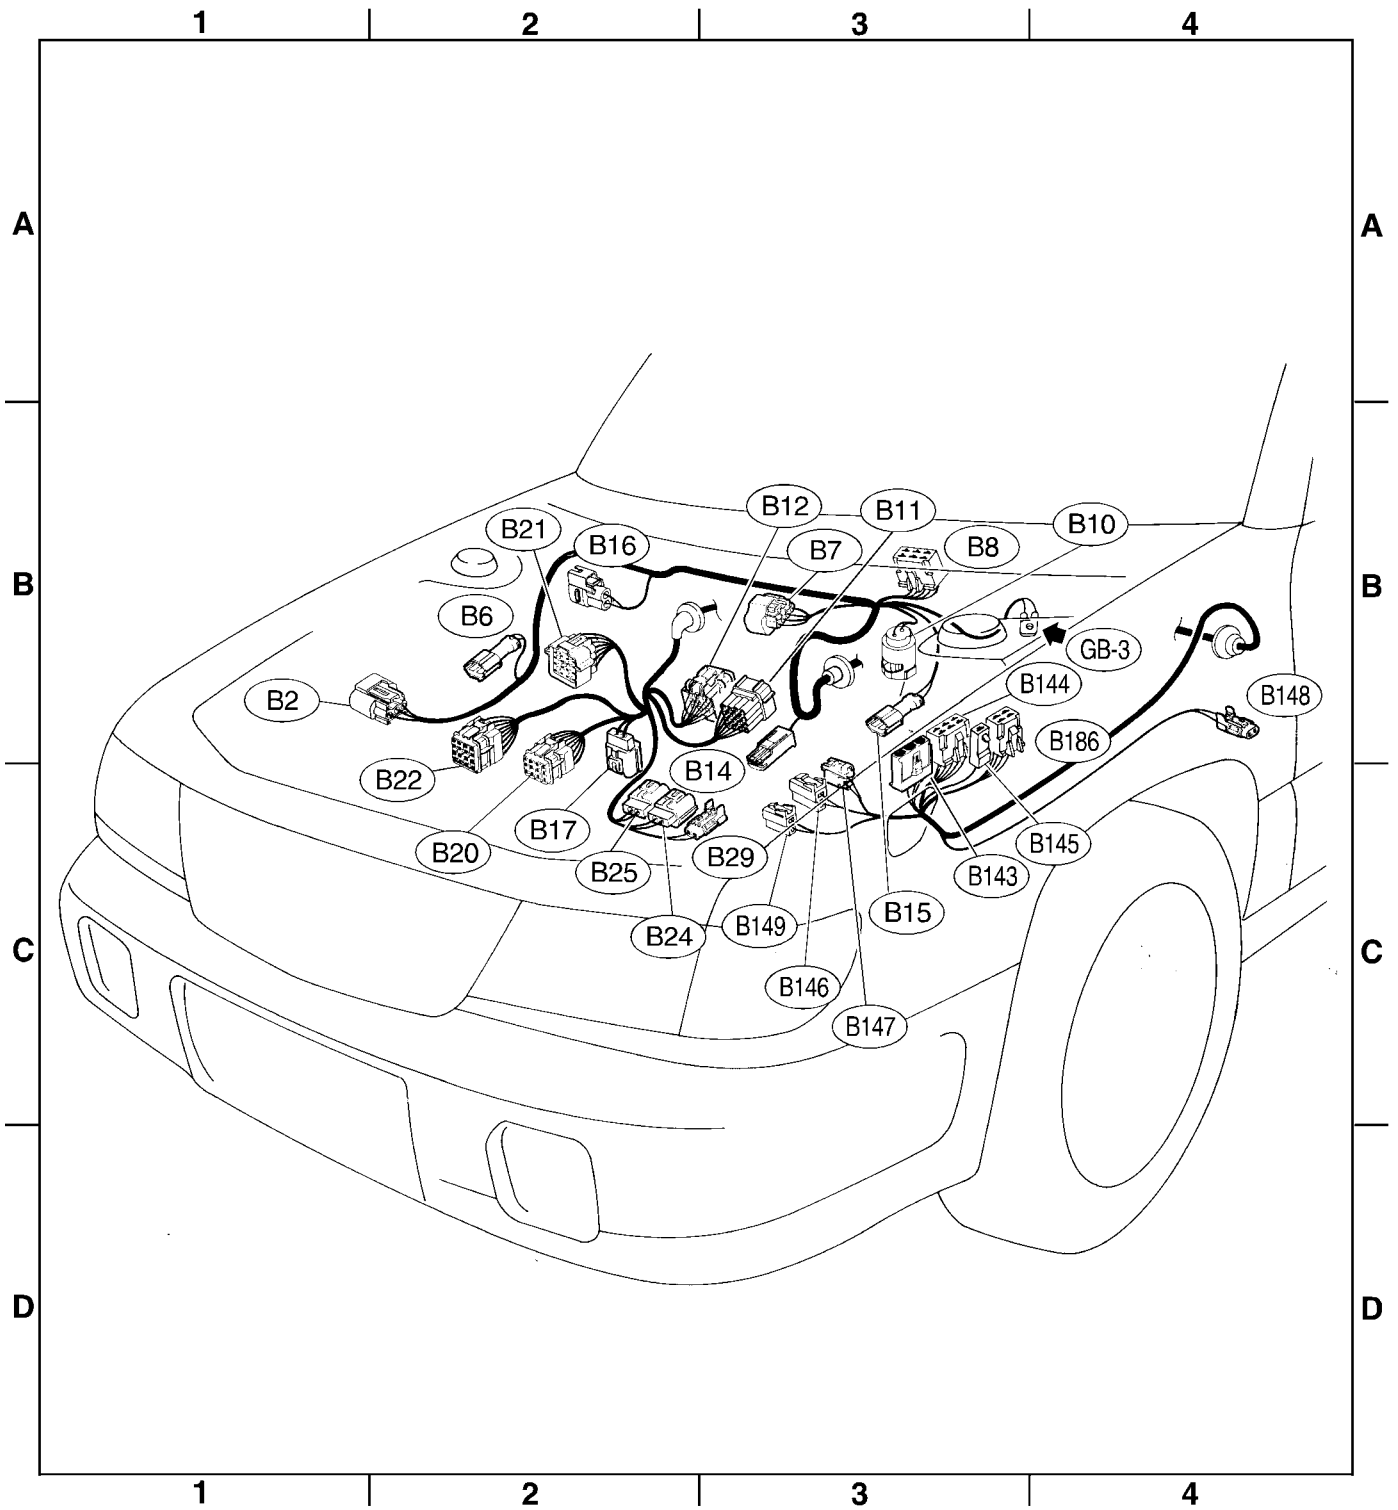

BULKHEAD WIRING HARNESS (IN ENGINE ROOM)

Wiring System

S6M0494

BULKHEAD WIRING HARNESS (IN ENGINE ROOM)

Wiring System

5. RHD NON-TURBO MODEL WITHOUT OBD S903438A1312

Connector				Connecting to	
No.	Pole	Color	Area	No.	Name
B6	2	Brown	B-2		ABS front sensor RH (ABS)
B7	4	Gray	B-3		Cruise control actuator
B8	6	★	B-3		Front wiper motor
B10	2	Brown	B-4		A/C pressure switch
B11	20	Black	B-3	T4	Transmission (AT)
B12	12	★	B-3	T3	
B14	1	Black	B-3		Starter (Magnet)
B15	2	Brown	C-3		ABS front sensor LH (ABS)
B16	2	Gray	B-2		Brake fluid level switch
B17	3	Black	C-2		Vehicle speed sensor (MT)
B18	4	Gray	B-3		Oxygen sensor (Catalytic converter equipped vehicle)
B20	6	Gray	B-2	E1	Engine wiring harness (AT)
B24	2	Gray	C-2	T1	Back-up light switch (MT)
B25	2	Brown	C-2	T2	Neutral position switch (MT)
B29	2	Gray	C-3	T8	Lo (AWD) indicator light switch (MT)
B84	34	Black	B-2		Engine control module
B138	2	Gray	C-2	B139	Joint connector (E/G)
B139	2	Gray	C-2	B138	
B143	3	★	C-3		M/B
B144	6	Black	B-4		
B145	1	★	C-4		
B146	2	Green	C-3		Front washer motor
B147	2	★	C-3		Rear washer motor
B148	2	★	B-4		Side turn signal light LH
B186	4	Black	B-4		M/B

★: Non-colored