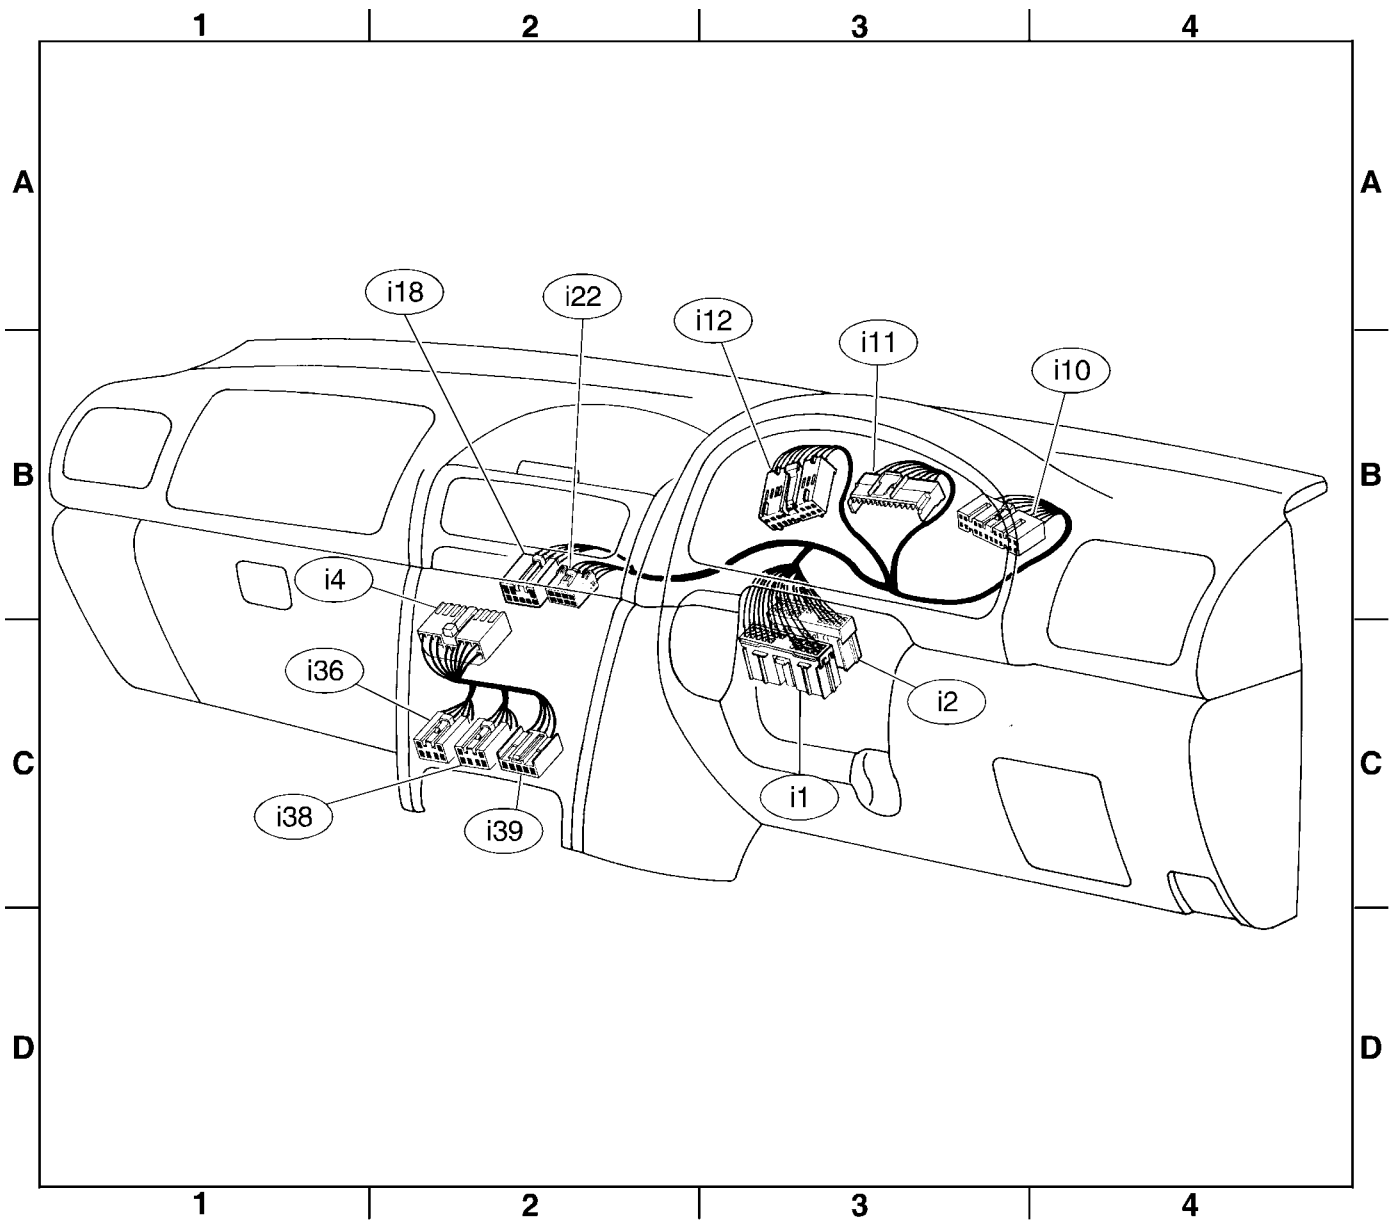

INSTRUMENT PANEL WIRING HARNESS

Wiring System

2. RHD MODEL S903435A1301

Connector				Connecting to	
No.	Pole	Color	Area	No.	Name
i1	14	Black	C-3	B36	Bulkhead wiring harness
i2	32	★	C-3	B37	
i4	14	★	C-2	B200	
i10	18	Green	B-3		Combination meter
i11	10	Green	B-3		
i12	16	Green	B-3		
i18	8	★	B-2		Rear defogger switch
i22	8	★	B-2		Hazard switch
i36	6	Gray	C-2		Headlight washer switch
i38	6	Black	C-2		Bright switch
i39	6	★	C-2		Headlight leveling switch

★: Non-colored

INSTRUMENT PANEL WIRING HARNESS

Wiring System

S6M0503