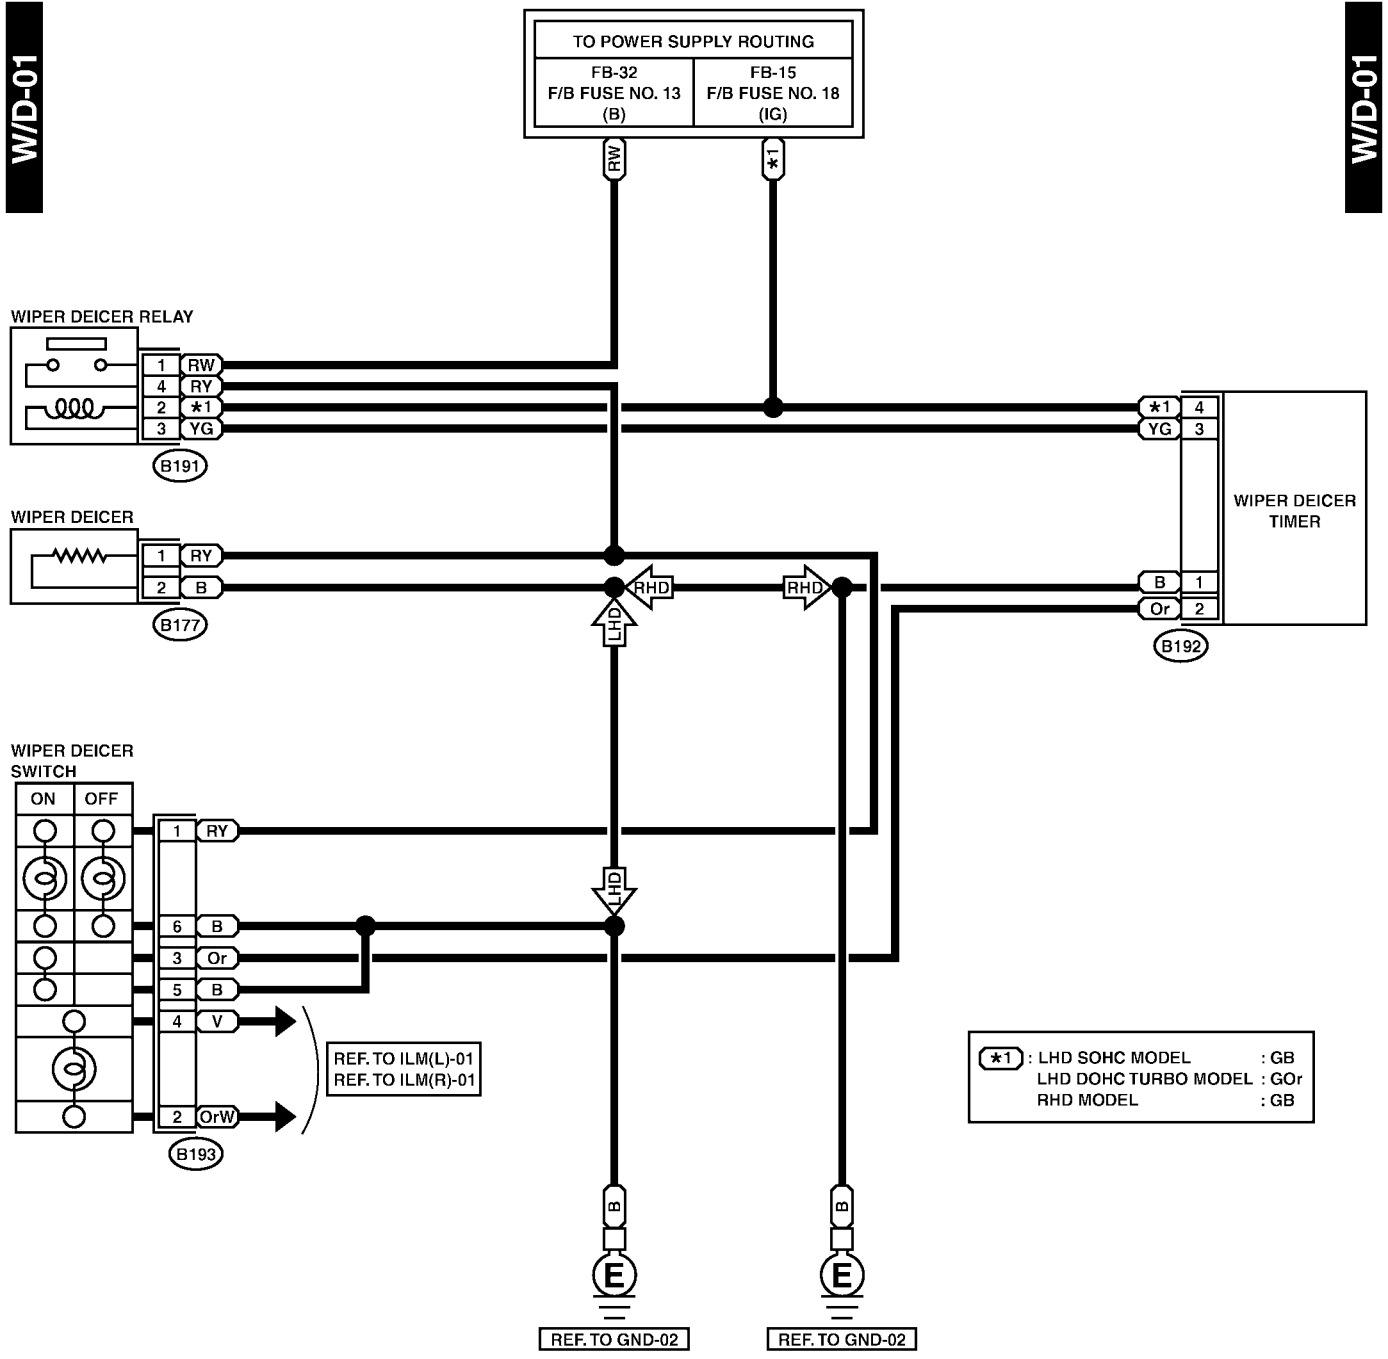

WIPER DEICER SYSTEM

Wiring System

46. Wiper Deicer System S903444

A: SCHEMATIC S903444A21