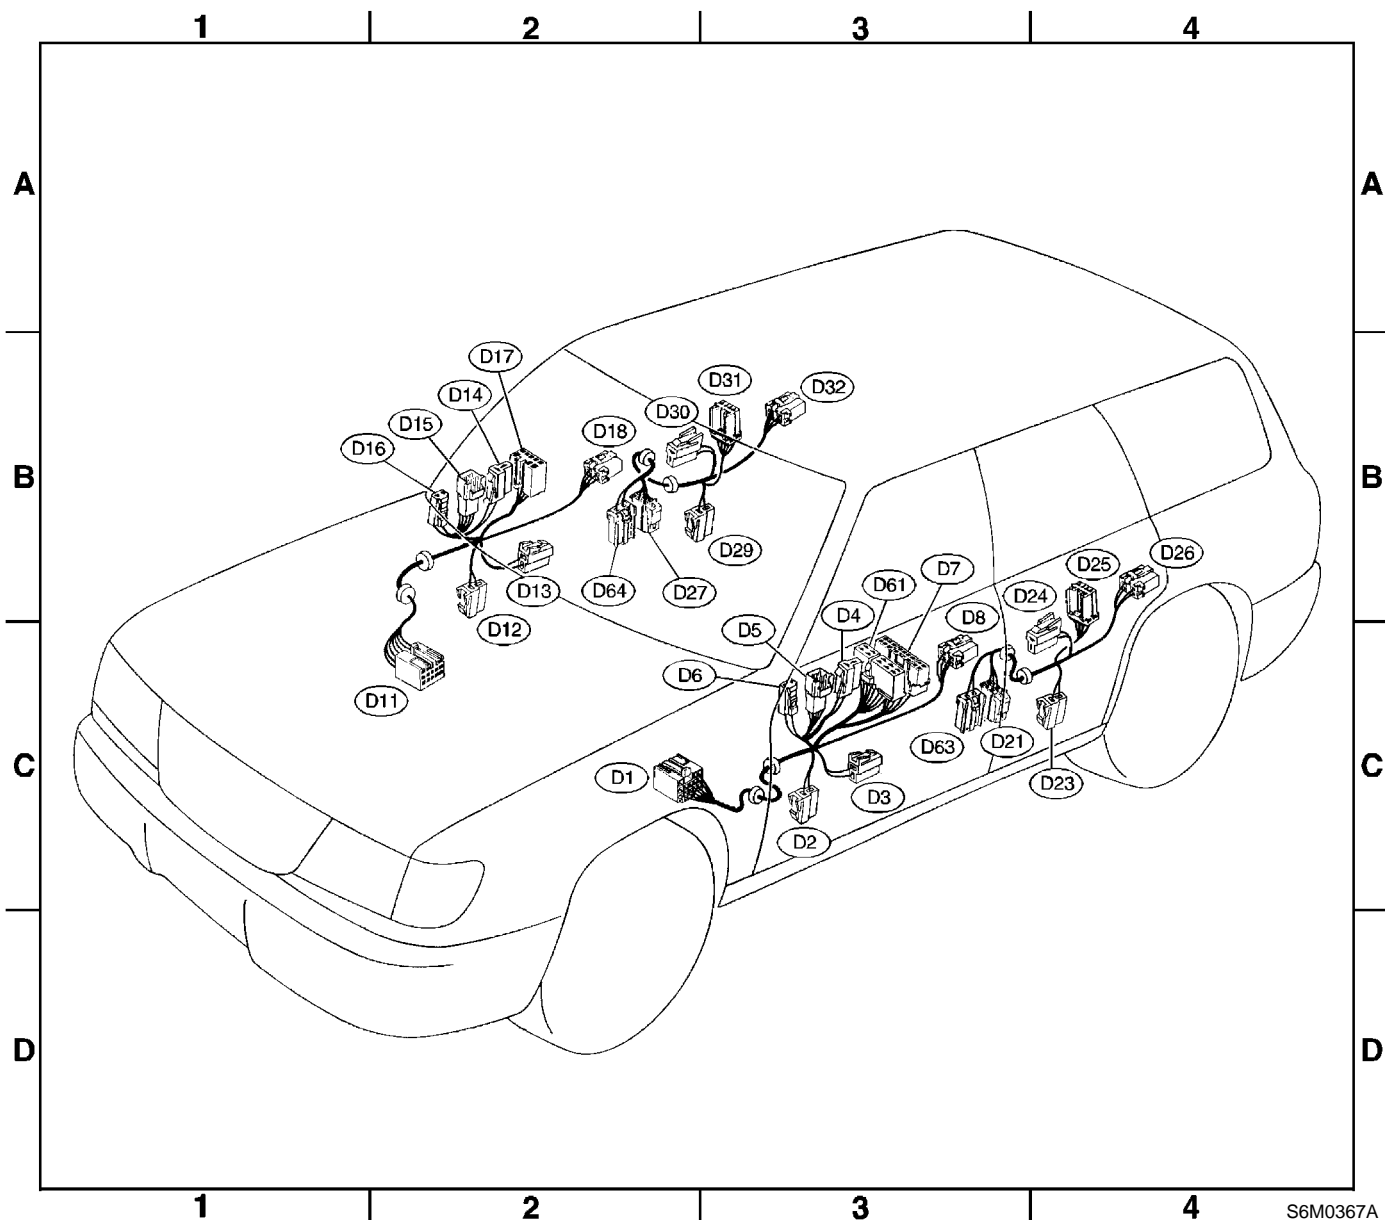

DOOR CORD

Wiring System

54. Door Cord S903432

A: LOCATION S903432A13

1. LHD MODEL S903432A1302

Connector				Connecting to	
No.	Pole	Color	Area	No.	Name
D1	25	★	C-2	B30	Bulkhead wiring harness
D2	2	★	C-3		Front door speaker LH
D3	2	Blue	C-3		Front power window motor LH
D4	2	Black	C-3		Front door tweeter LH
D5	6	★	C-3		Remote control rearview mirror LH
D6	2	★	C-3		Mirror heater LH
D7	16	★	C-3		Power window main switch
D8	4	Gray	C-3		Front door lock actuator LH
D11	25	★	C-2	B101	Bulkhead wiring harness
D12	2	★	B-2		Front door speaker RH
D13	2	Blue	B-2		Front power window motor RH
D14	2	Black	B-2		Front door tweeter RH
D15	6	★	B-2		Remote control rearview mirror RH
D16	2	★	B-2		Mirror heater RH
D17	8	★	B-2		Front power window sub switch RH
D18	4	★	B-2		Front door lock actuator RH
D21	4	★	C-3	R11	Rear wiring harness
D23	2	★	C-4		Rear door speaker LH
D24	2	Blue	C-4		Rear power window motor LH
D25	6	★	B-4		Rear power window sub switch LH
D26	4	★	B-4		Rear door lock actuator LH
D27	4	★	B-2	R14	Rear wiring harness
D29	2	★	B-3		Rear door speaker RH
D30	2	Blue	B-2		Rear power window motor RH
D31	6	★	B-3		Rear power window sub switch RH
D32	4	★	B-3		Rear door lock actuator RH
D61	10	★	B-3		Remote control rearview mirror switch
D63	3	★	C-3	R81	Rear wiring harness
D64	3	★	B-2	R80	Rear wiring harness

★: Non-colored

DOOR CORD

Wiring System

S6M0367A