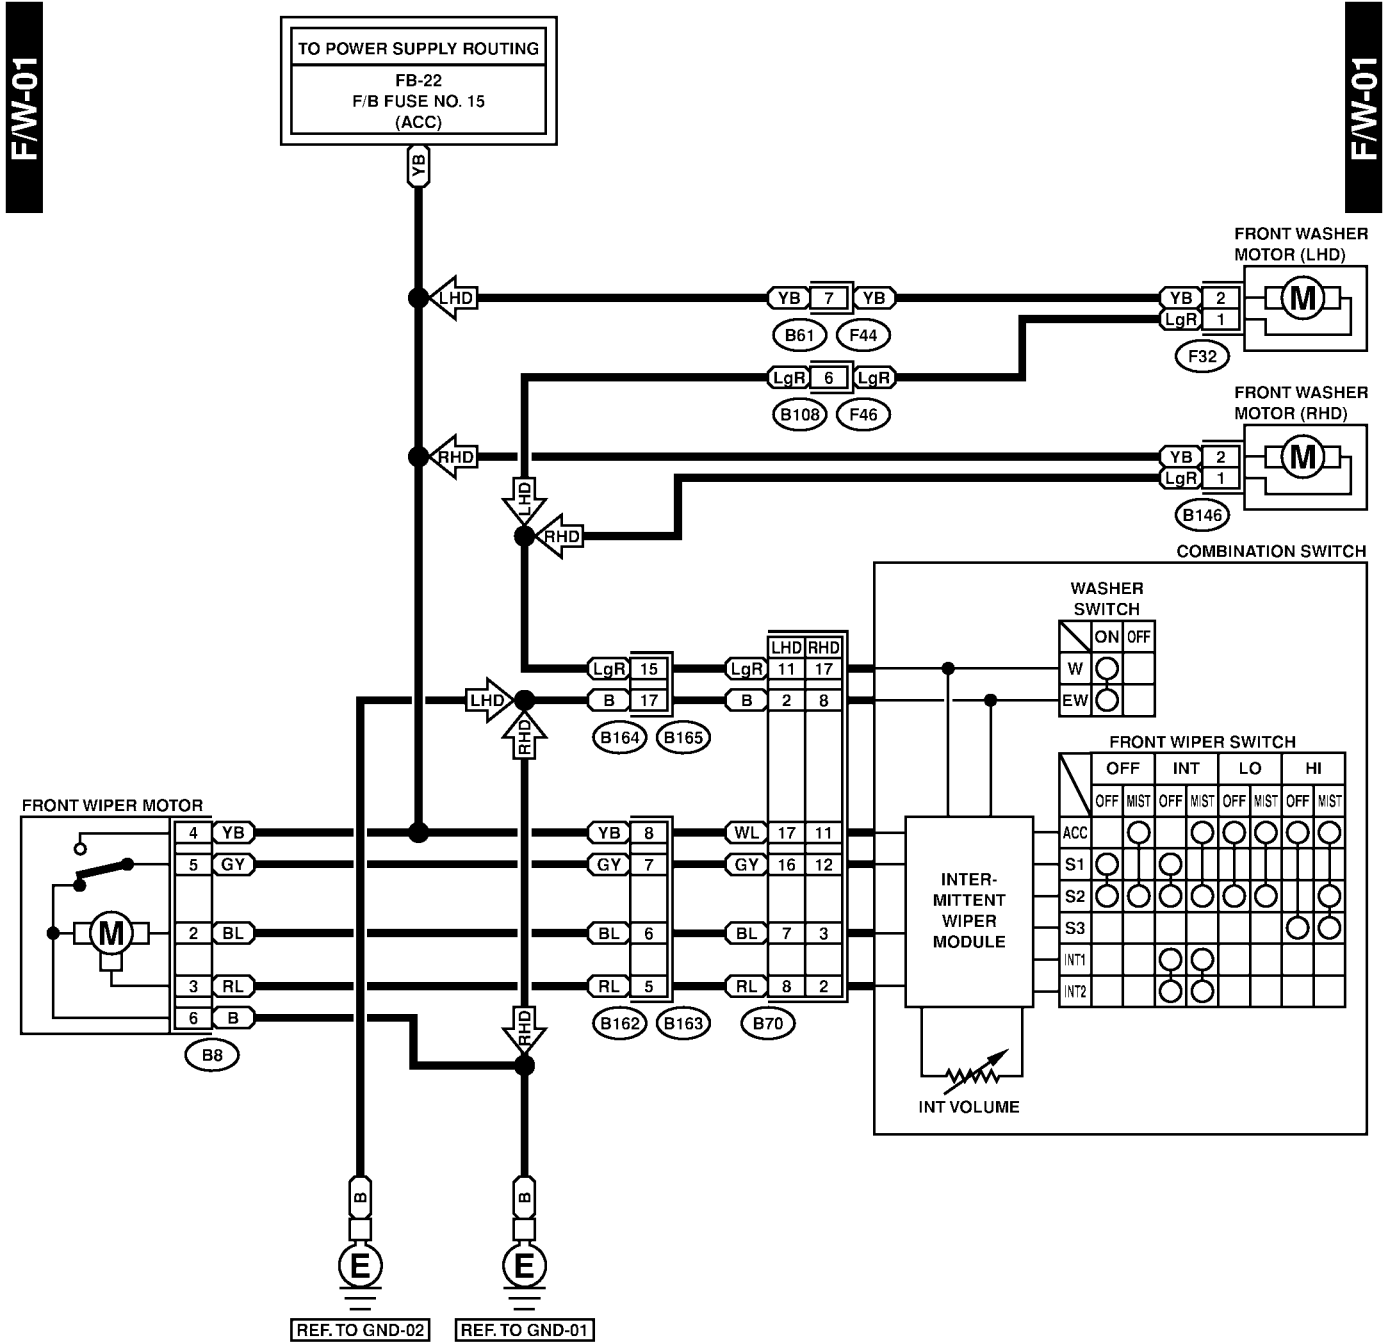

WIPER AND WASHER SYSTEM (FRONT)

Wiring System

44. Wiper and Washer System (Front)

S903442

A: SCHEMATIC

S903442A21