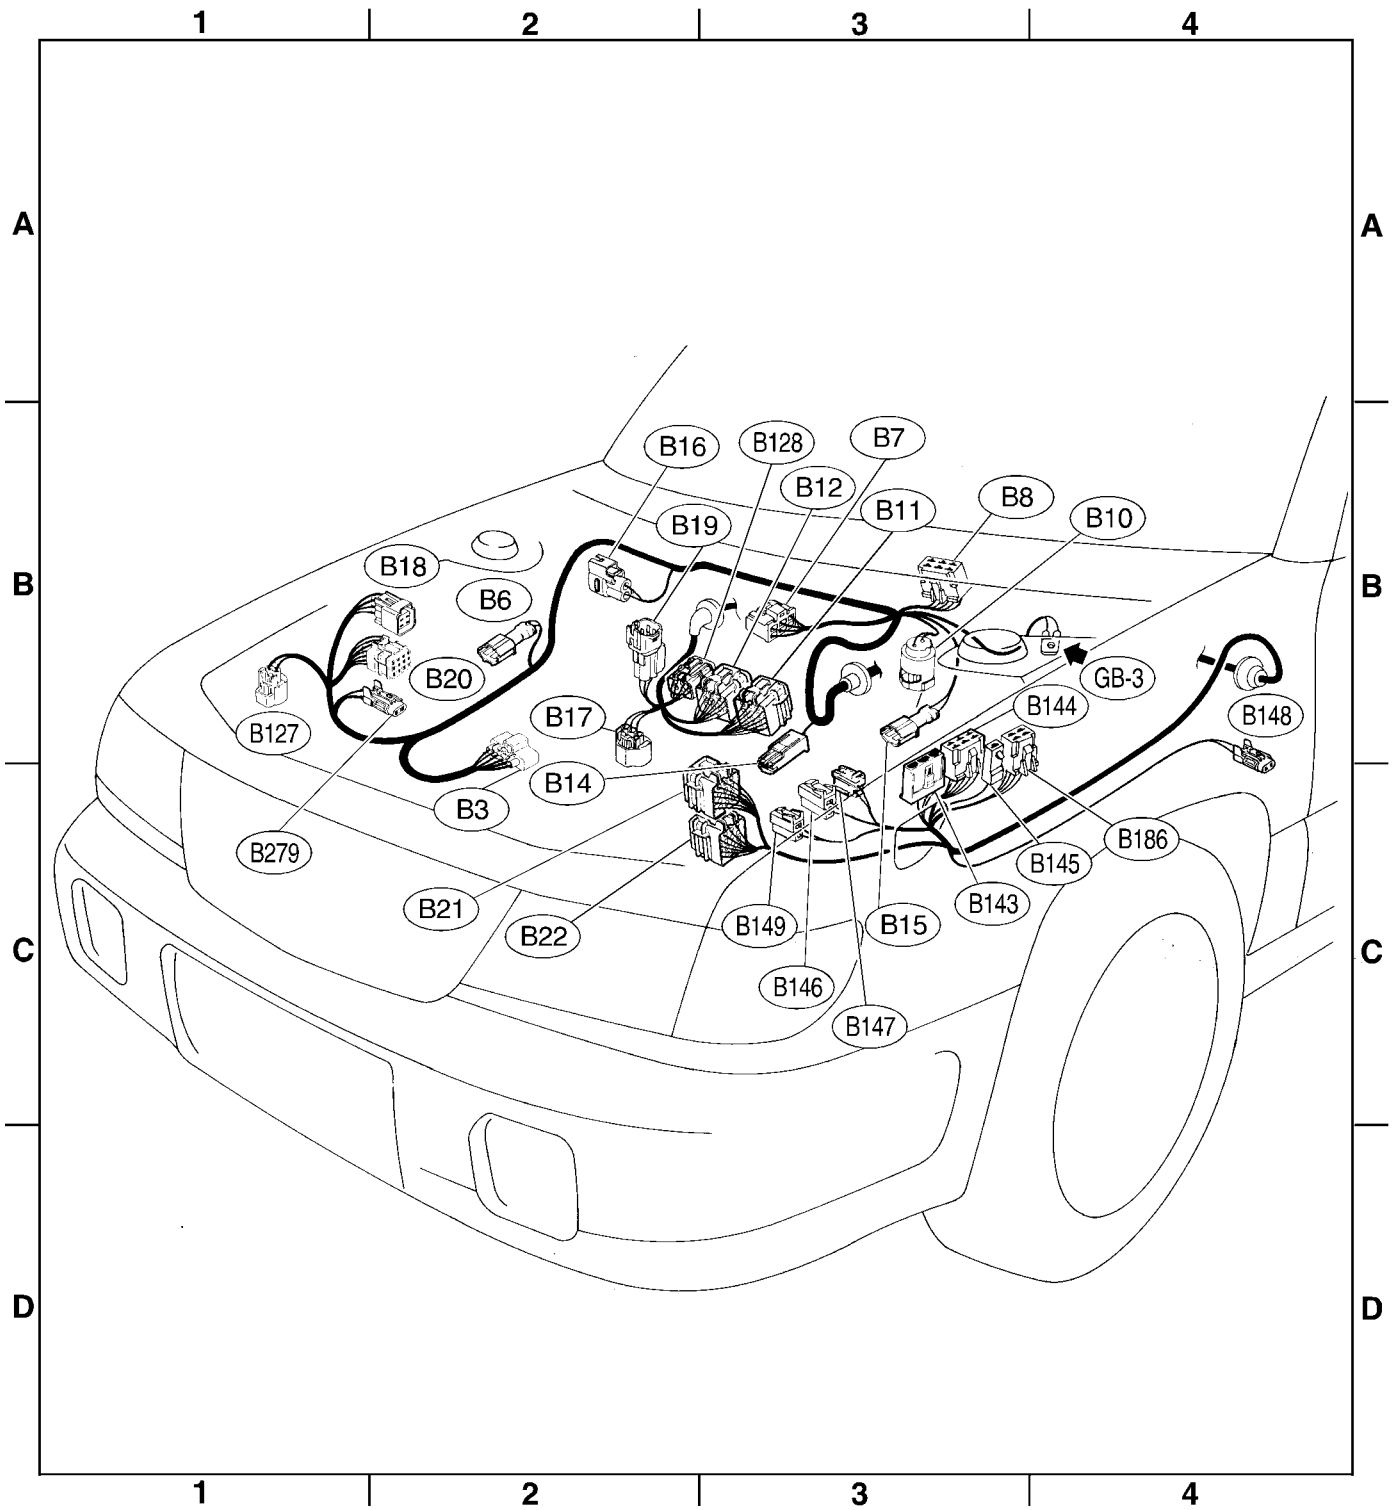

BULKHEAD WIRING HARNESS (IN ENGINE ROOM)

Wiring System

6. RHD TURBO MODEL S903438A1313

Connector				Connecting to	
No.	Pole	Color	Area	No.	Name
B3	5	Black	B-2		Mass air flow sensor
B6	2	Brown	B-2		ABS front sensor RH
B7	6	Black	B-3		Cruise control actuator
B8	6	★	B-3		Front wiper motor
B10	2	Brown	B-4		A/C pressure switch
B11	20	Black	B-3	T4	Transmission (AT)
B12	12	★	B-3	T3	
B14	1	Black	C-2		Starter (Magnet)
B15	2	Brown	C-3		ABS front sensor LH
B16	2	Gray	B-2		Brake fluid level switch
B17	4	Black	B-2		Vehicle speed sensor (MT)
B18	4	Gray	B-2		Front oxygen (A/F) sensor
B19	4	★	B-2	T5	Oxygen sensor
B20	10	★	B-2	E1	Engine wiring harness
B21	20	★	C-2	E2	Engine wiring harness
B22	16	Brown	C-2	E3	Engine wiring harness
B127	2	Gray	B-1		Wastegate control solenoid valve
B128	4	Gray	B-3	T9	Transmission (MT)
B143	3	★	C-3		M/B
B144	6	Black	B-4		
B145	1	★	C-4		
B146	2	Green	C-3		Front washer motor
B147	2	★	C-3		Rear washer motor
B148	2	★	B-4		Side turn signal light LH
B149	2	Blue	C-3		Headlight washer motor (With OBD)
B186	4	Black	C-4		M/B
B279	2	Gray	C-1		Exhaust temperature sensor

★: Non-colored

BULKHEAD WIRING HARNESS (IN ENGINE ROOM)

Wiring System

S6M0496