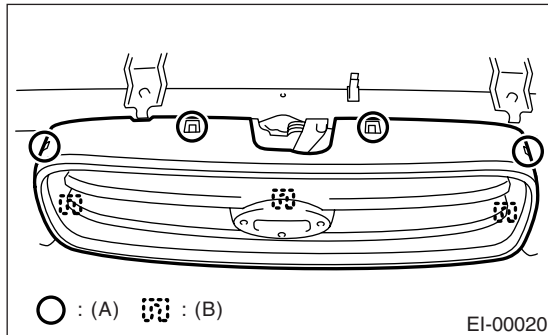

2. Front Grille

A: REMOVAL

- 1) Open the front hood.
- 2) Remove the two upper clips of front grille side. Slide the front grille side to vehicle outside, then remove the four lower hooks (A) to remove front grille side.

(A) Hook

- 3) Remove the four upper clips (A) of front grille, then pull the front grille up and remove the three hooks (B) to remove front grille.

(A) Clip
(B) Hook

B: INSTALLATION

- 1) Remove the three hooks remained on body during removal, then install them to front grille.

- NOTE:**
Make sure that the clip direction is correct.
- 2) Install the front grille to body.
 - 3) Install the front grille side.