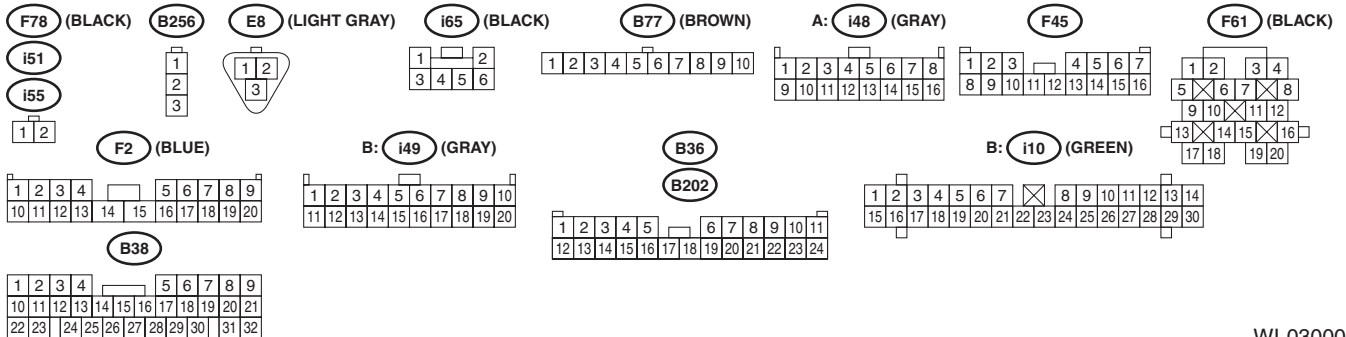

AIR CONDITIONING SYSTEM

WIRING SYSTEM

WI-03000