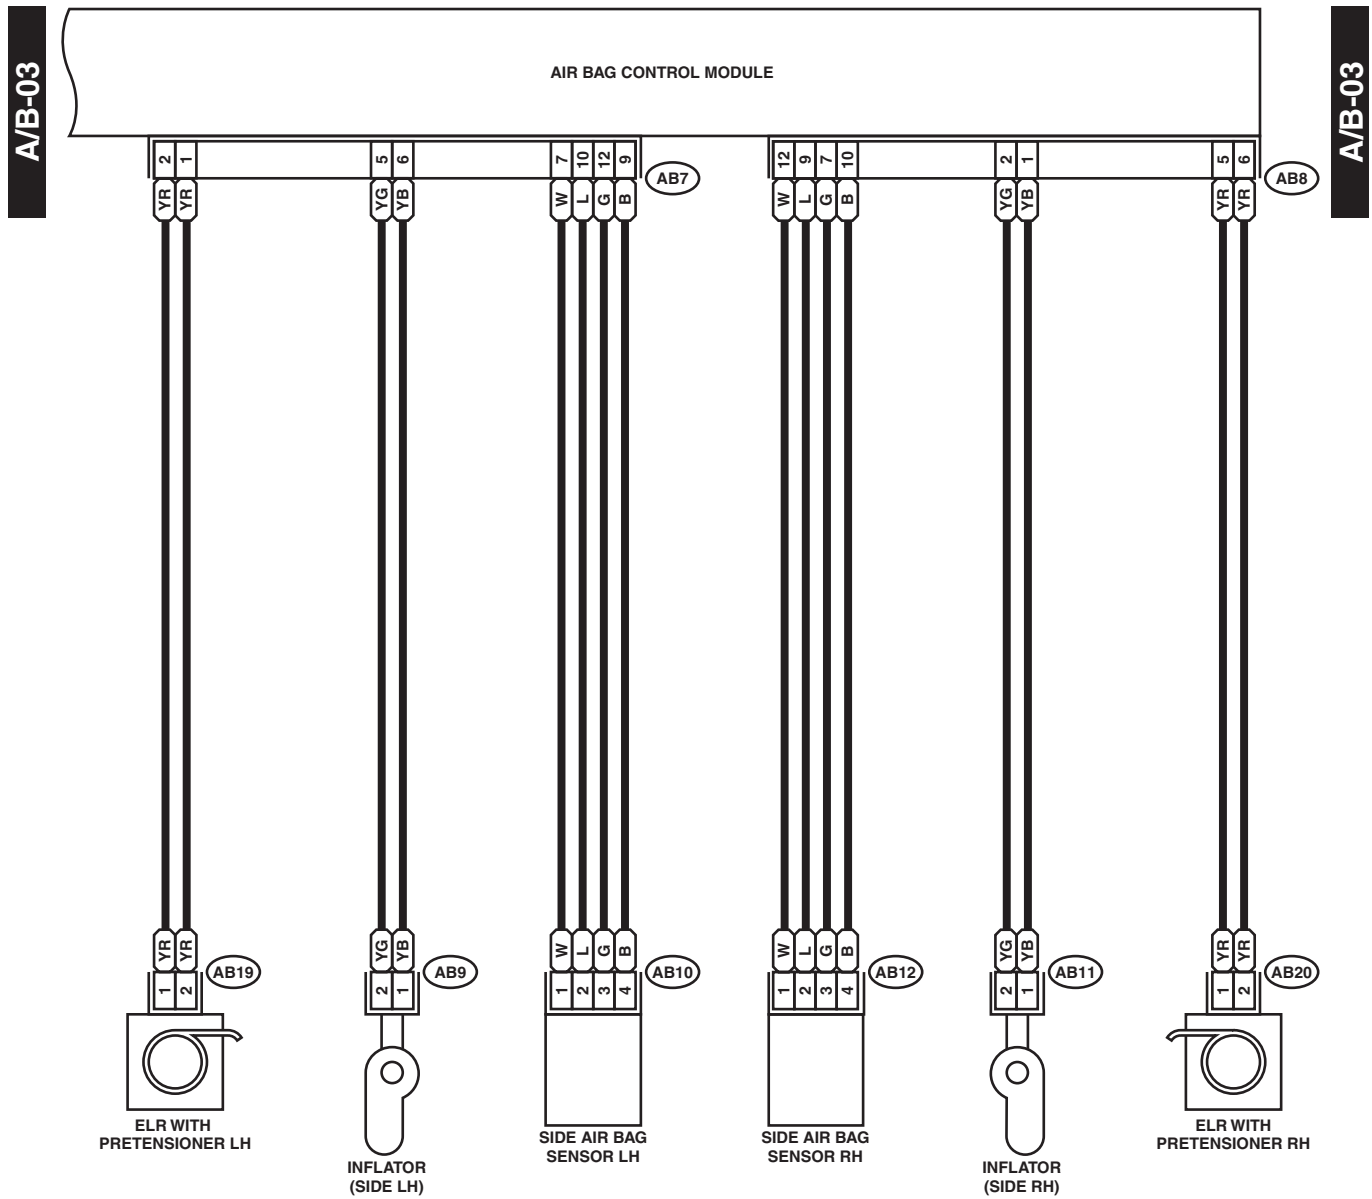

AIRBAG SYSTEM

WIRING SYSTEM

5. Airbag System

A: WIRING DIAGRAM

WI-02993

AIRBAG SYSTEM

WIRING SYSTEM

- AB2 (YELLOW)
 - AB13 (YELLOW)
 - AB21 (YELLOW)
-

- AB15 (YELLOW)
 - AB18 (YELLOW)
-

- AB4 (YELLOW)
-

- AB3 (YELLOW)
-

WI-02994

AIRBAG SYSTEM

WIRING SYSTEM

(YELLOW) AB9 (BLACK) AB19

(YELLOW) AB11 (BLACK) AB20

AB10 (YELLOW)

AB12 (YELLOW)

AB7 (YELLOW)

AB8 (YELLOW)

WI-03121