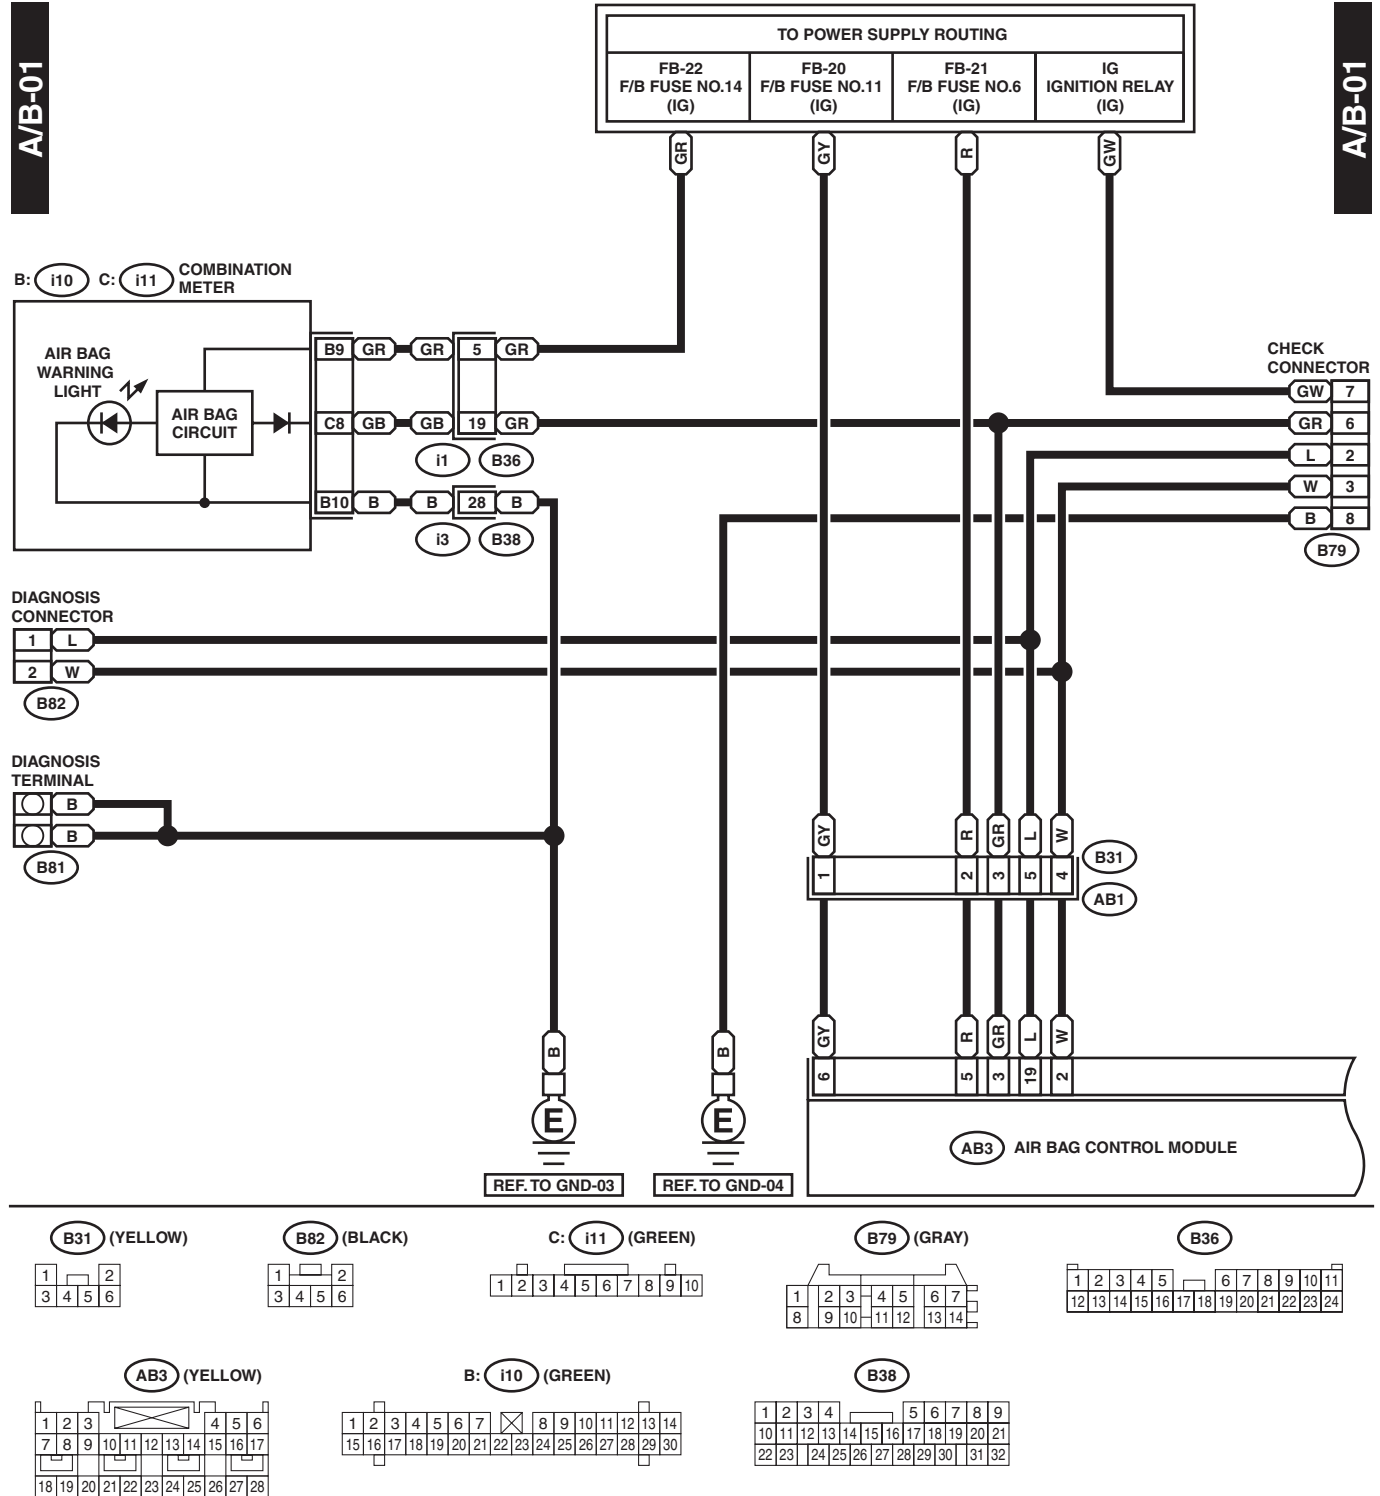

AIRBAG SYSTEM

WIRING SYSTEM

5. Airbag System

A: WIRING DIAGRAM

WI-02993

AIRBAG SYSTEM

WIRING SYSTEM

- AB2 (YELLOW)
 - AB13 (YELLOW)
 - AB21 (YELLOW)
-

- AB15 (YELLOW)
 - AB18 (YELLOW)
-

- AB4 (YELLOW)
-

- AB3 (YELLOW)
-

WI-02994

AIRBAG SYSTEM

WIRING SYSTEM

(YELLOW) AB9 (BLACK) AB19

(YELLOW) AB11 (BLACK) AB20

AB10 (YELLOW)

AB12 (YELLOW)

AB7 (YELLOW)

AB8 (YELLOW)

WI-03121