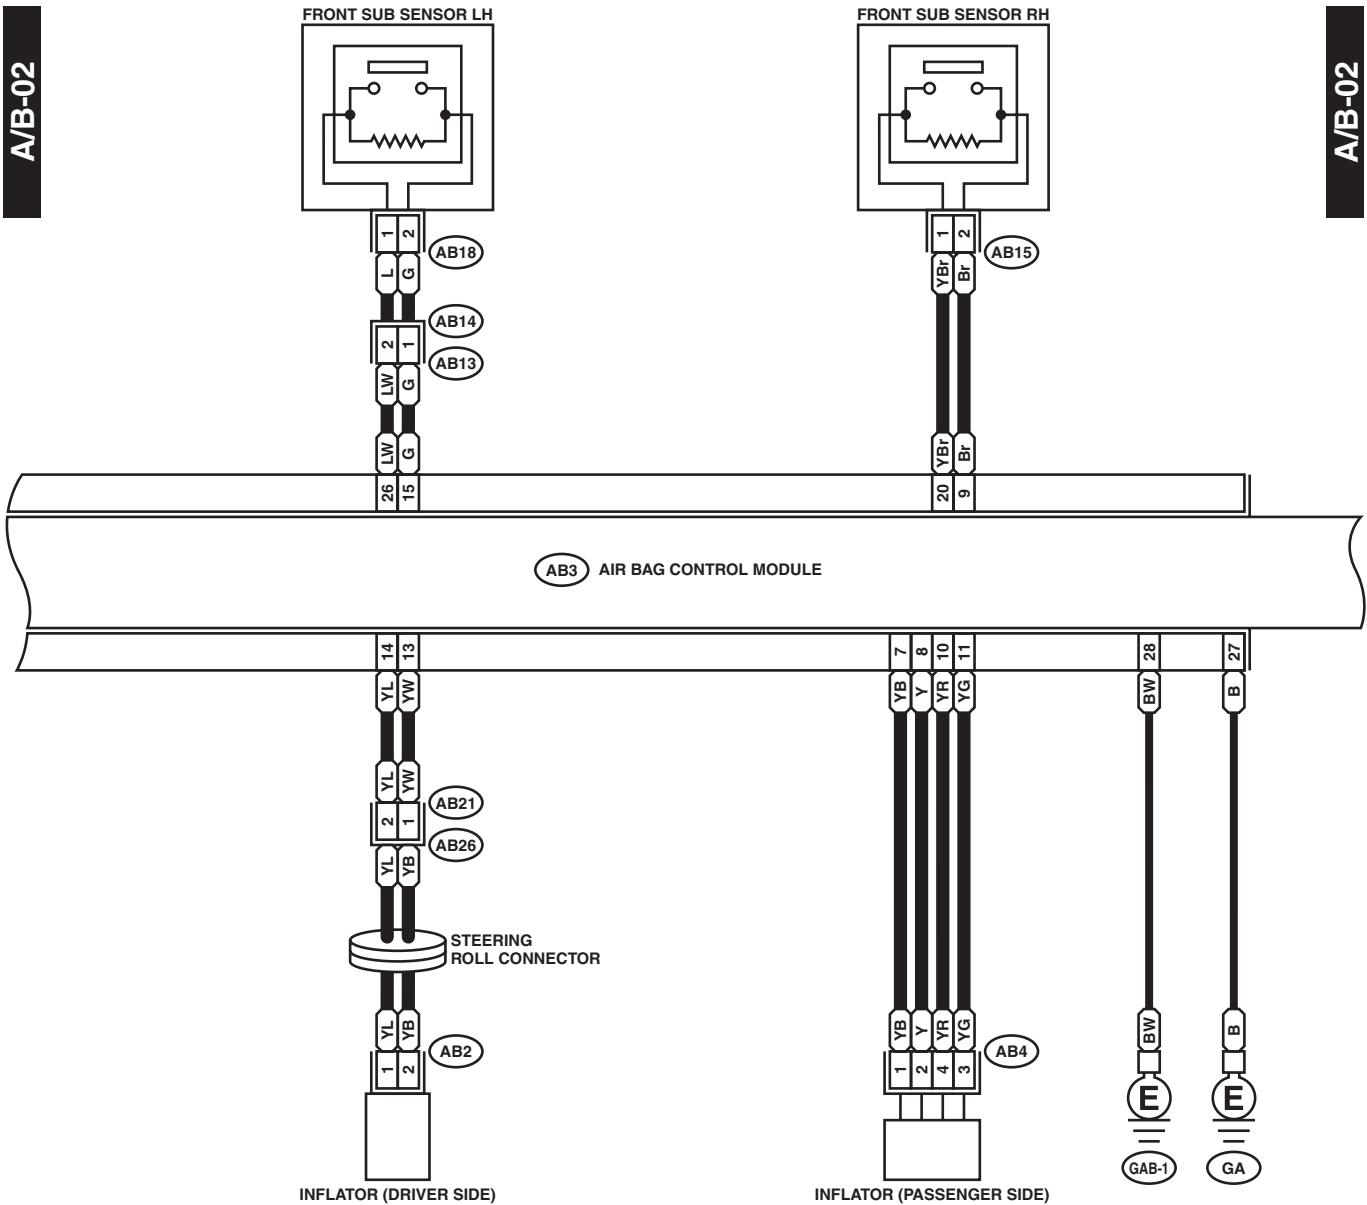

AIRBAG SYSTEM

WIRING SYSTEM

5. Airbag System

A: WIRING DIAGRAM

WI-02993

AIRBAG SYSTEM

WIRING SYSTEM

- AB2 (YELLOW)
 - AB13 (YELLOW)
 - AB21 (YELLOW)
-

- AB15 (YELLOW)
 - AB18 (YELLOW)
-

- AB4 (YELLOW)
-

- AB3 (YELLOW)
-

WI-02994

AIRBAG SYSTEM

WIRING SYSTEM

(YELLOW) AB9 (BLACK) AB19

(YELLOW) AB11 (BLACK) AB20

AB10 (YELLOW)

AB12 (YELLOW)

AB7 (YELLOW)

AB8 (YELLOW)

WI-03121