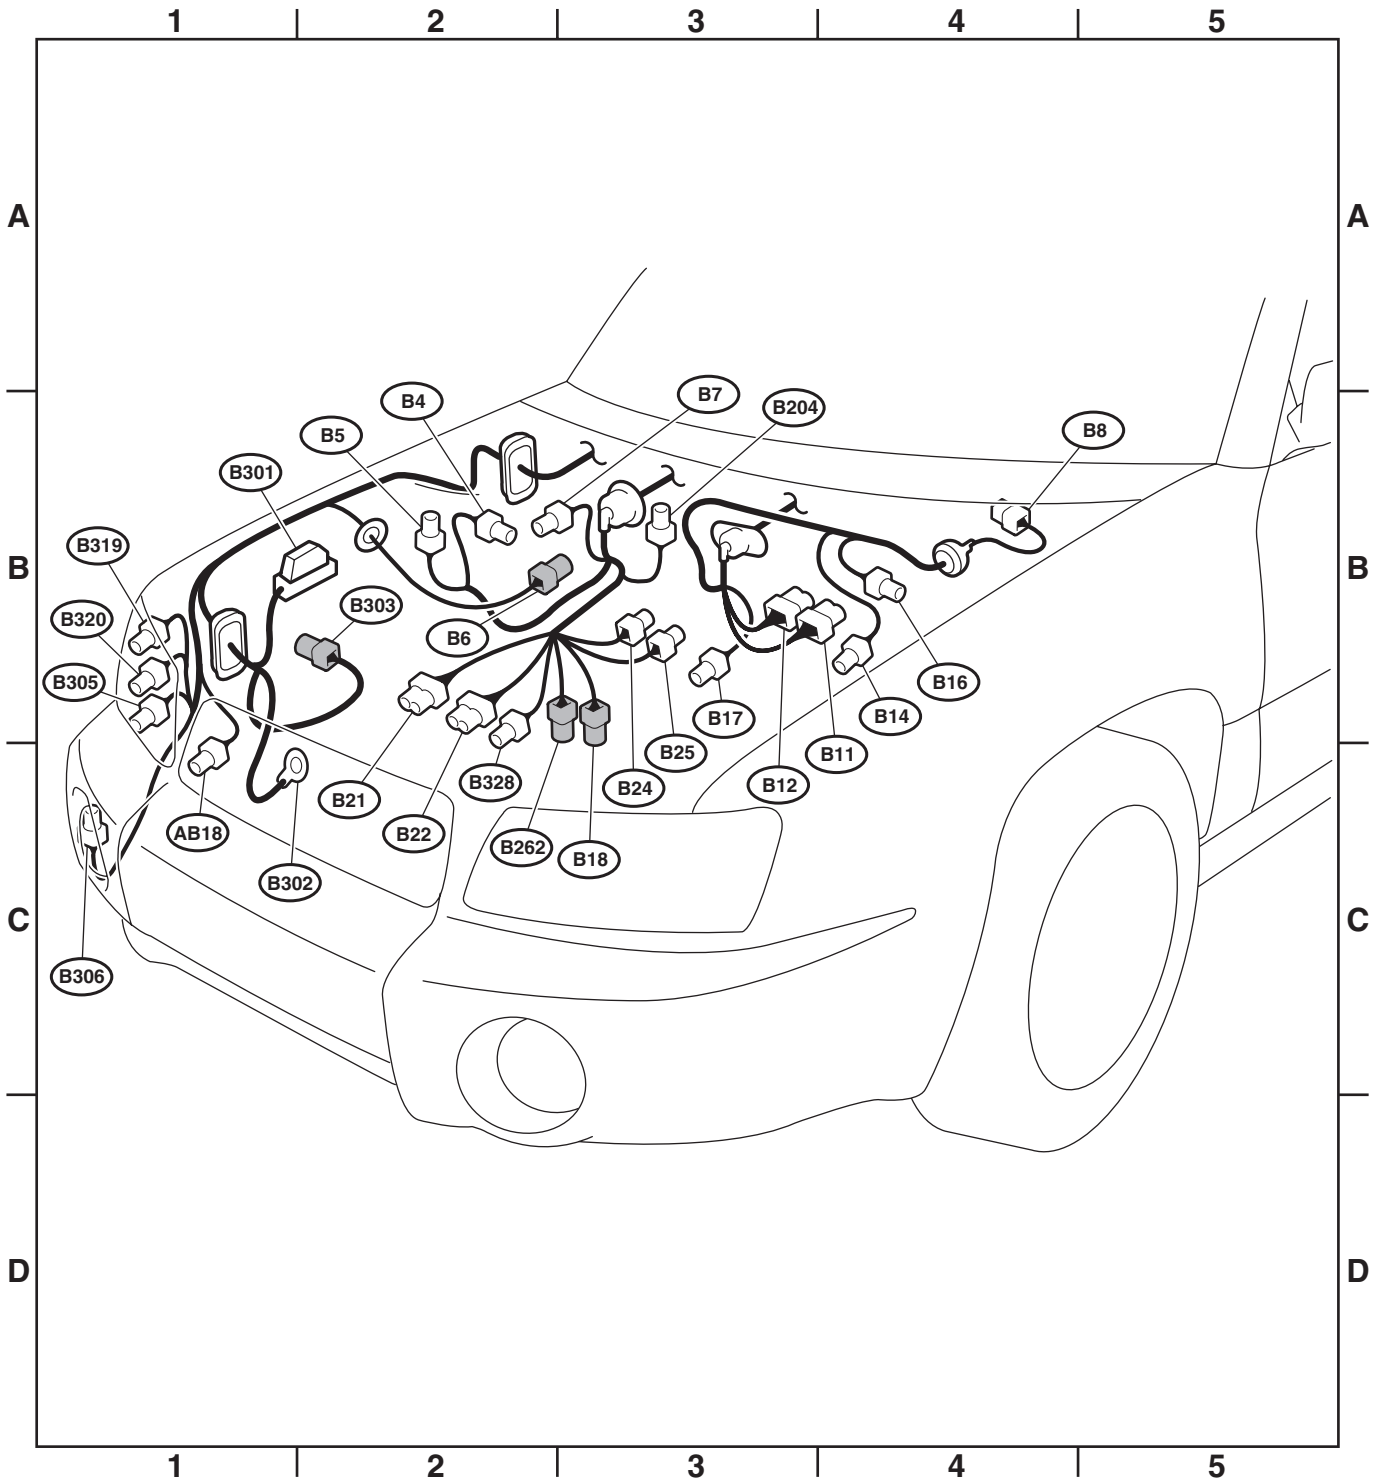

BULKHEAD WIRING HARNESS (IN ENGINE ROOM)

WIRING SYSTEM

48. Bulkhead Wiring Harness (In Engine Room)

A: LOCATION

1. NON-TURBO MODEL

• Bulkhead Wiring Harness

Connector				Connecting to	
No.	Pole	Color	Area	No.	Name
B4	4	Gray	B-2		AT dropping resistor
B5	2	Gray	B-2		Daytime running light resistor
B6	2	Brown	B-2		Front ABS wheel speed sensor RH
B7	6	Black	B-3		Cruise control actuator
B8	5	Gray	B-4		Front wiper motor
B11	20	Black	B-4	T4	Transmission code (AT model)
B12	12	Gray	B-3	T3	
B14	1	Black	B-4		Starter motor (Magnet)
B16	2	Gray	B-4		Brake fluid level switch
B17	3	Black	B-3		Vehicle speed sensor (MT model)
B18	4	★	B-3		Rear oxygen sensor
B21	16	Brown	B-2	E2	Engine wiring harness
B22	20	Gray	B-2	E3	
B24	2	Gray	B-3	T1	Back-up light switch (MT model)
B25	2	Brown	B-3	T2	Neutral switch (MT model)
B204	1	Black	B-3		Security horn
B262	4	Gray	B-3		Front oxygen (A/F) sensor
B301	31	Black	B-2		ABS control module
B302	1	★	C-1		ABS motor ground
B303	8	Black	B-2		Shield ground (ABS)
B305	2	Gray	B-1		Front turn signal light RH
B306	2	Black	C-1		Front fog light RH
B319	2	Gray	B-1		Front clearance light RH
B320	2	Black	B-1		Side maker light RH
B328	6	Gray	B-2	E58	Engine wiring harness

★: Non-colored

• Airbag Wiring Harness

Connector				Connecting to	
No.	Pole	Color	Area	No.	Name
AB18	2	Yellow	C-1		Front sub sensor RH

BULKHEAD WIRING HARNESS (IN ENGINE ROOM)

WIRING SYSTEM

BULKHEAD WIRING HARNESS (IN ENGINE ROOM)