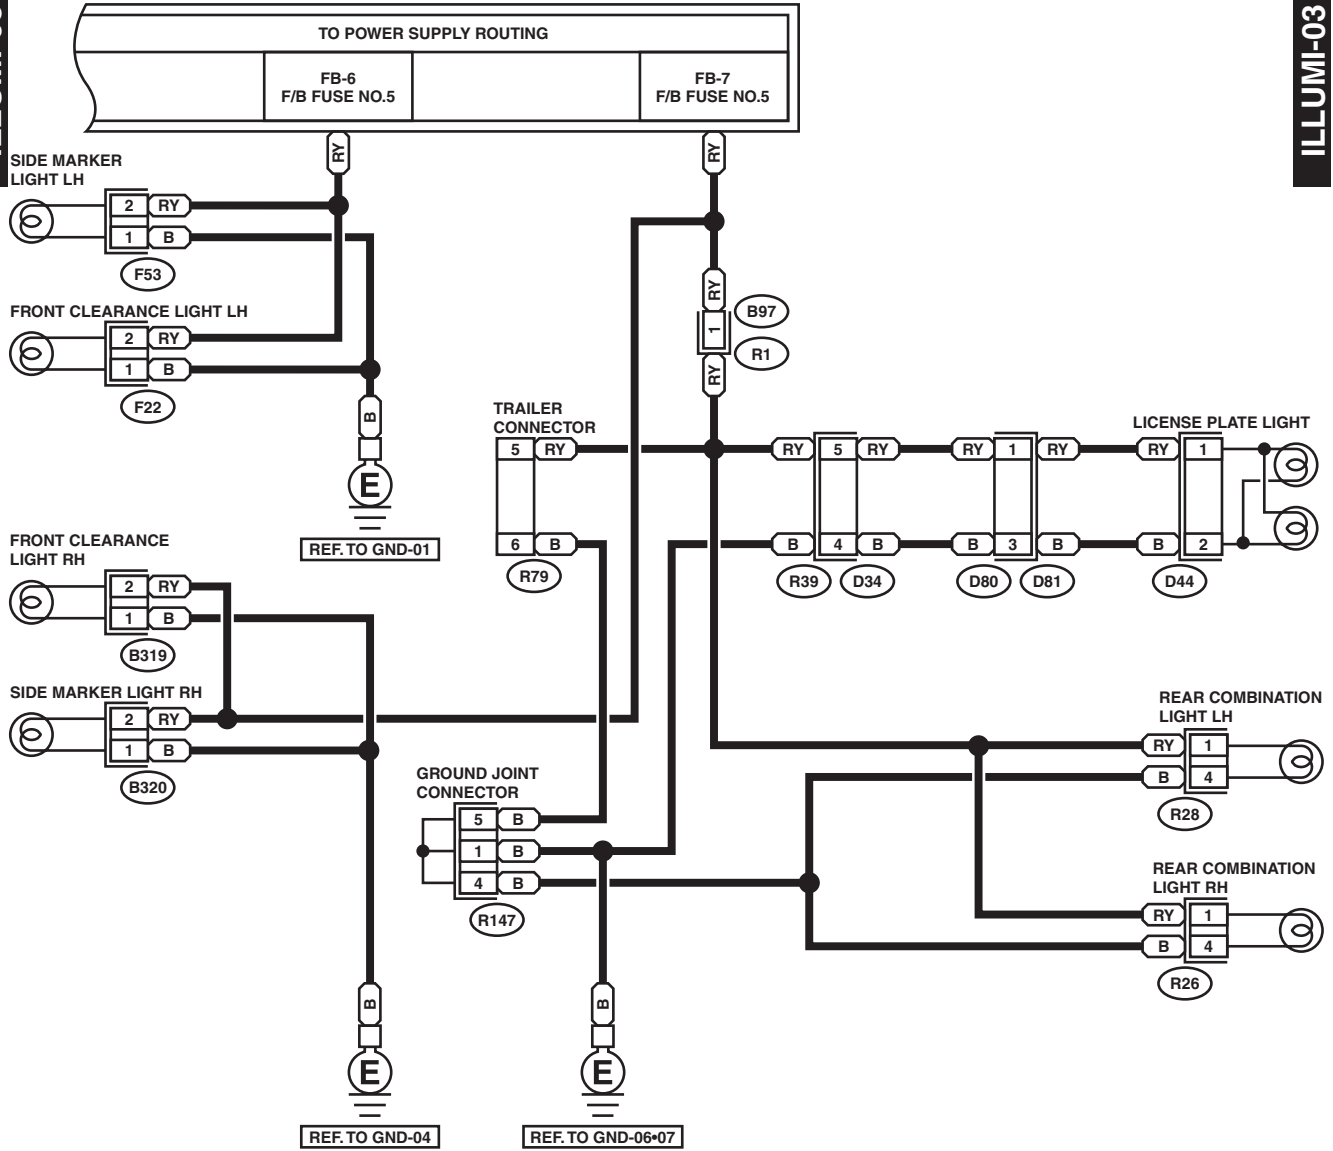

24. Clearance Light and Illumination Light System

A: WIRING DIAGRAM

CLEARANCE LIGHT AND ILLUMINATION LIGHT SYSTEM

WIRING SYSTEM

ILLUMI-02

ILLUMI-02

ILLUMI-01 D
ILLUMI-01 A

ILLUMI-01 C
ILLUMI-01 B

i59 (GREEN)

i22

A: i12 (GREEN)

B36

B: i10 (GREEN)

1	2	3	4	5	6	7
---	---	---	---	---	---	---

1	2	3	4
5	6	7	8

1	2	3		4	5	6	
7	8	9	10	11	12	13	14

1	2	3	4	5		6	7	8	9	10	11	
12	13	14	15	16	17	18	19	20	21	22	23	24

1	2	3	4	5	6	7	⊗	8	9	10	11	12	13	14	
15	16	17	18	19	20	21	22	23	24	25	26	27	28	29	30

B38

1	2	3	4		5	6	7	8	9		
10	11	12	13	14	15	16	17	18	19	20	21
22	23	24	25	26	27	28	29	30	31	32	

WI-03066

CLEARANCE LIGHT AND ILLUMINATION LIGHT SYSTEM

WIRING SYSTEM

ILLUMI-03

ILLUMI-03

WI-03067