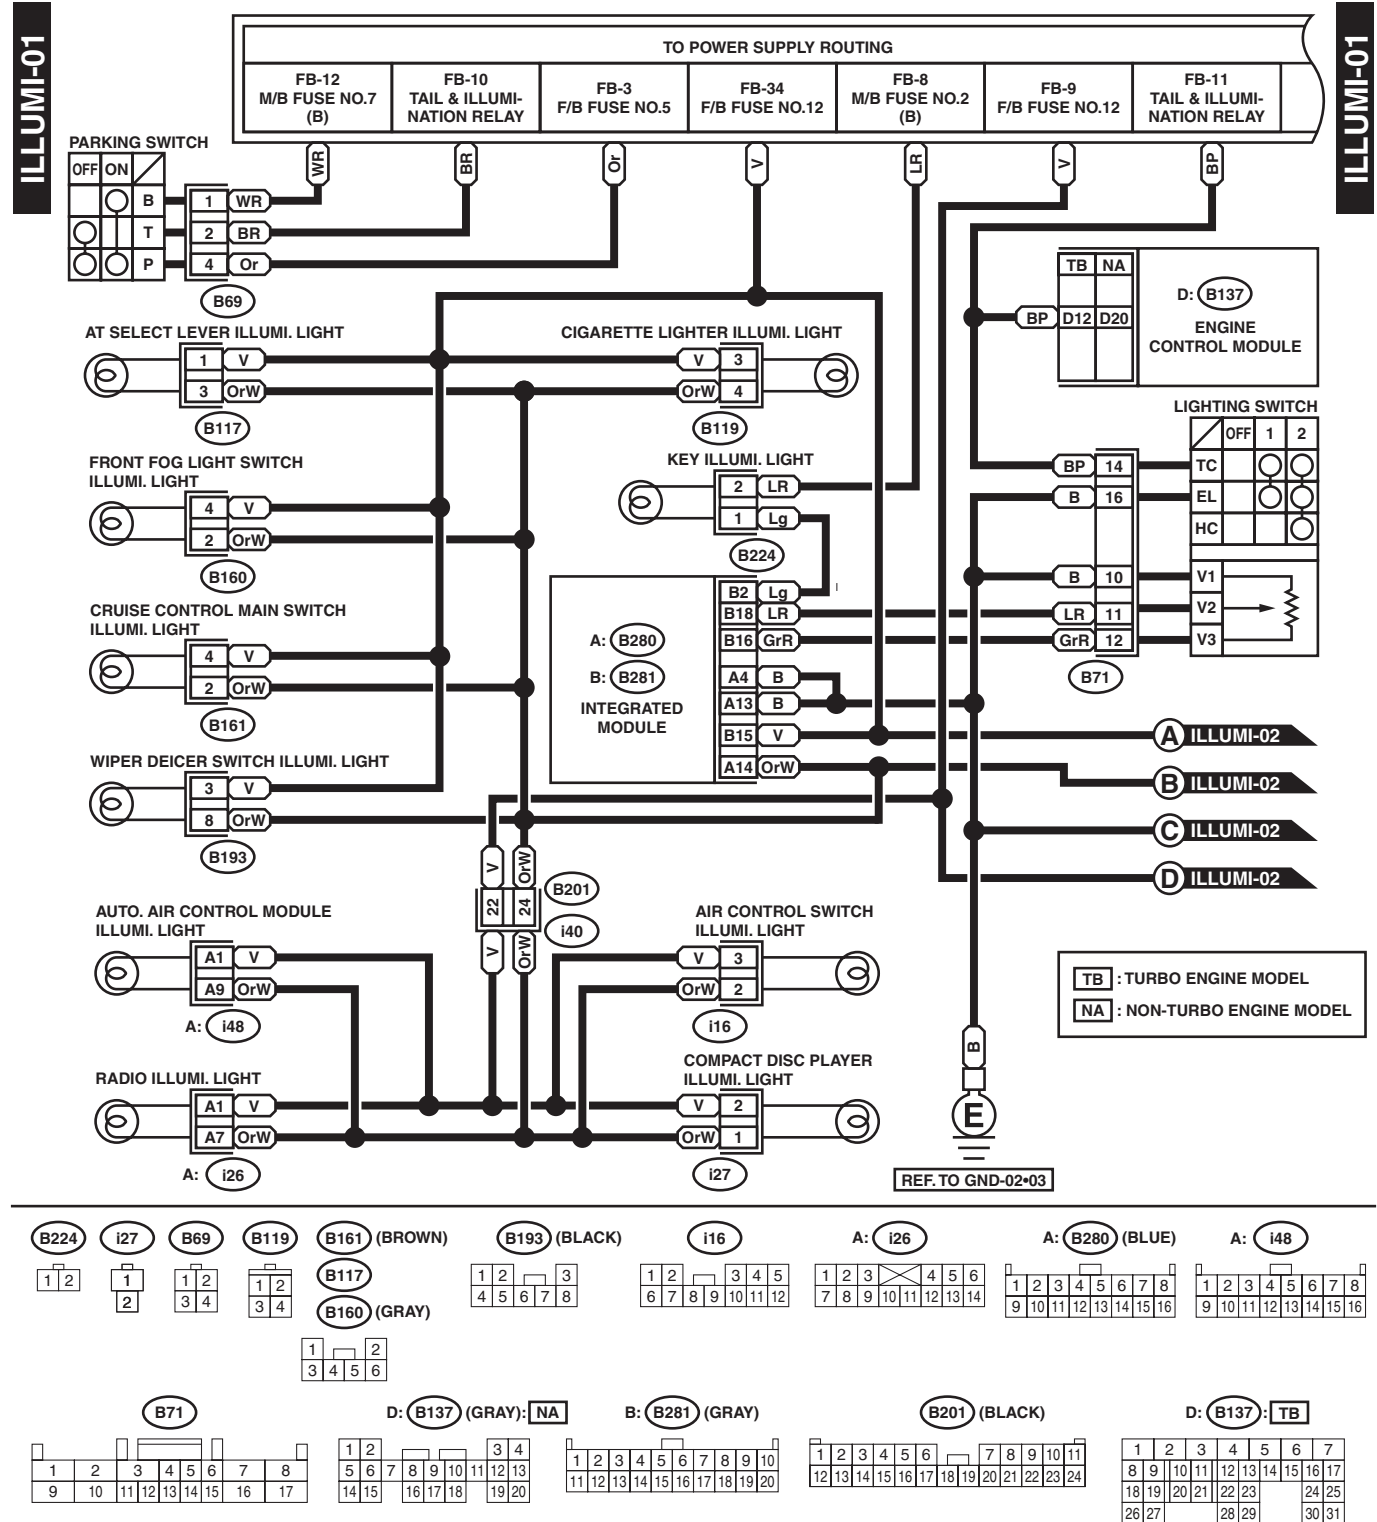

24. Clearance Light and Illumination Light System

A: WIRING DIAGRAM

CLEARANCE LIGHT AND ILLUMINATION LIGHT SYSTEM

WIRING SYSTEM

ILLUMI-02

ILLUMI-02

ILLUMI-01 D
ILLUMI-01 A

ILLUMI-01 C
ILLUMI-01 B

i59 (GREEN)

i22

A: i12 (GREEN)

B36

B: i10 (GREEN)

1	2	3	4	5	6	7
---	---	---	---	---	---	---

1	2	3	4
5	6	7	8

1	2	3		4	5	6	
7	8	9	10	11	12	13	14

1	2	3	4	5		6	7	8	9	10	11	
12	13	14	15	16	17	18	19	20	21	22	23	24

1	2	3	4	5	6	7	⊗	8	9	10	11	12	13	14	
15	16	17	18	19	20	21	22	23	24	25	26	27	28	29	30

B38

1	2	3	4		5	6	7	8	9		
10	11	12	13	14	15	16	17	18	19	20	21
22	23	24	25	26	27	28	29	30	31	32	