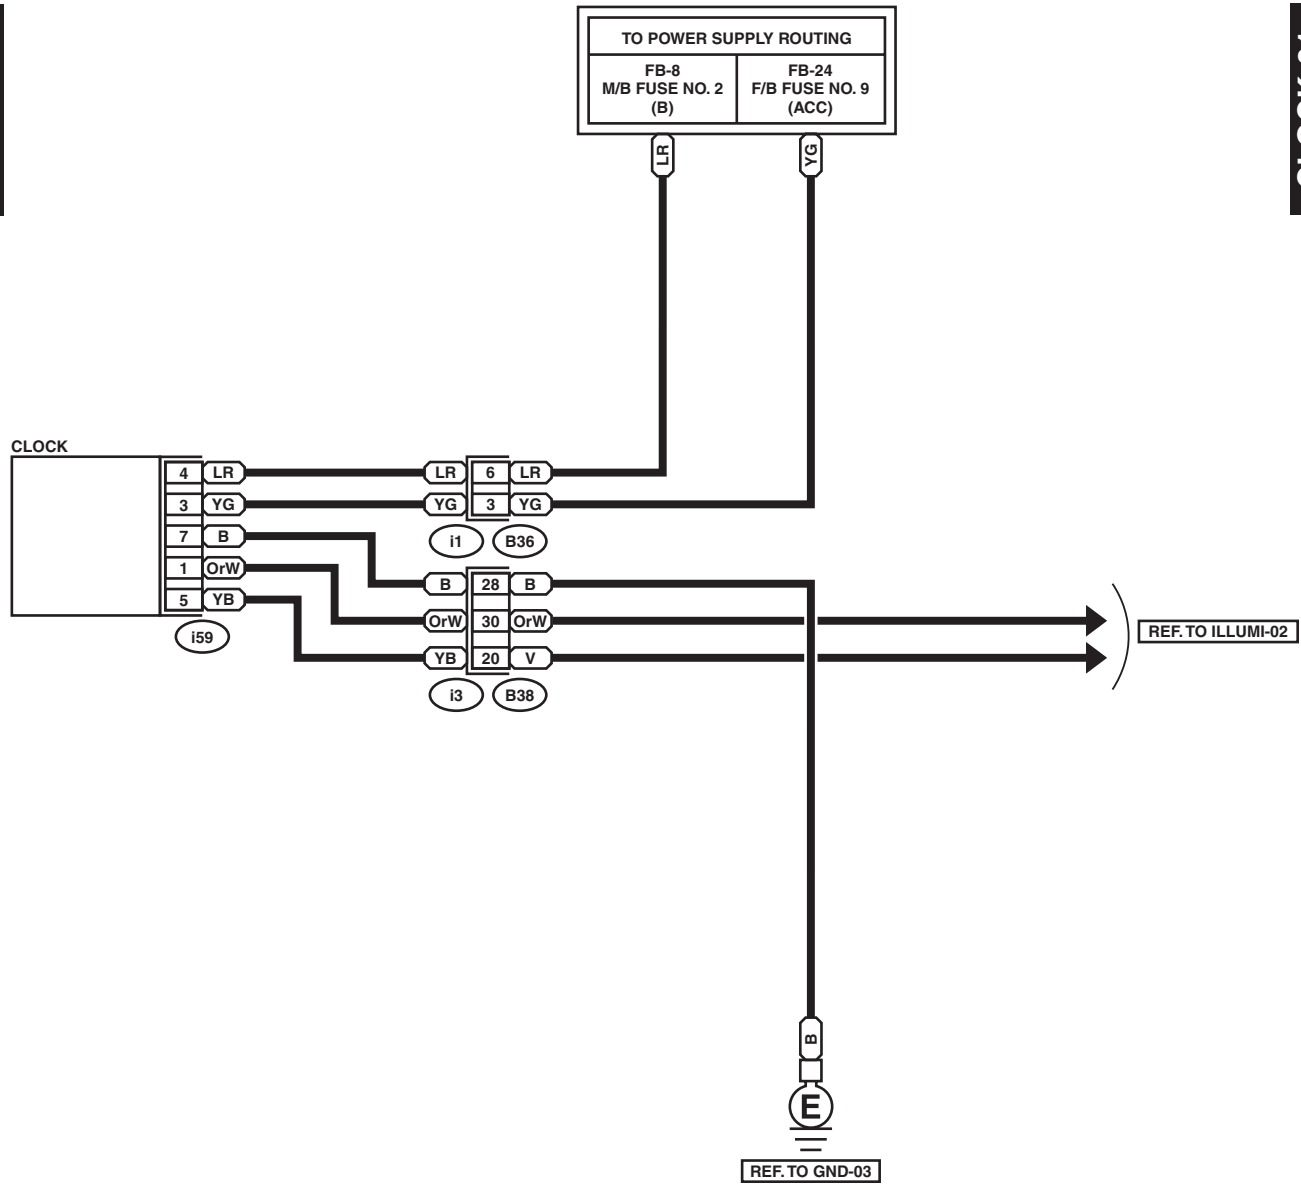

## 12.Clock System

### A: WIRING DIAGRAM

CLOCK-01

CLOCK-01

i59 (GREEN)

1	2	3	4	5	6	7
---	---	---	---	---	---	---

B36

1	2	3	4	5		6	7	8	9	10	11	
12	13	14	15	16	17	18	19	20	21	22	23	24

B38

1	2	3	4		5	6	7	8	9		
10	11	12	13	14	15	16	17	18	19	20	21
22	23	24	25	26	27	28	29	30	31	32	