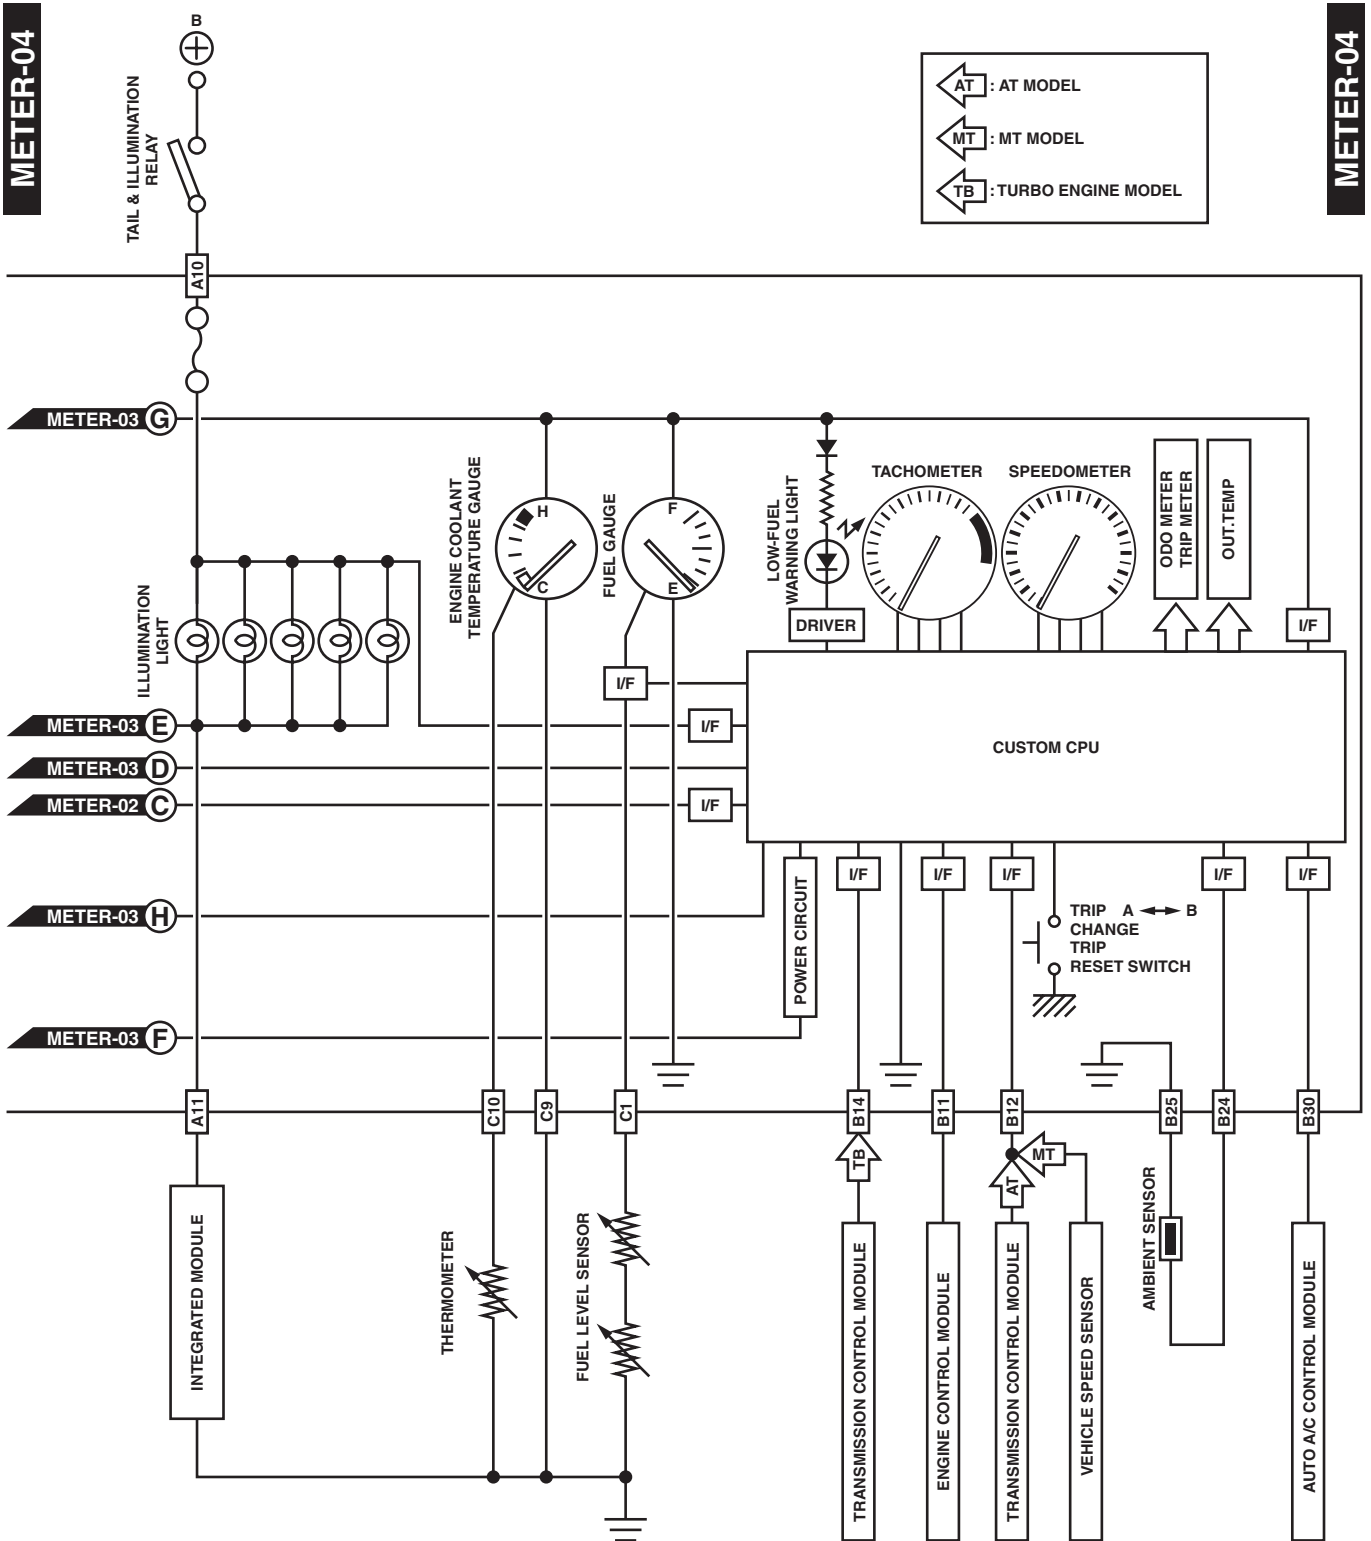

COMBINATION METER

WIRING SYSTEM

13. Combination Meter

A: WIRING DIAGRAM

METER-01

METER-01

WI-00156

COMBINATION METER

WIRING SYSTEM

METER-02

METER-02

WI-00157

COMBINATION METER

WIRING SYSTEM

WI-03024

COMBINATION METER

WIRING SYSTEM

METER-04

METER-04

← AT : AT MODEL
 ← MT : MT MODEL
 ← TB : TURBO ENGINE MODEL

WI-03025