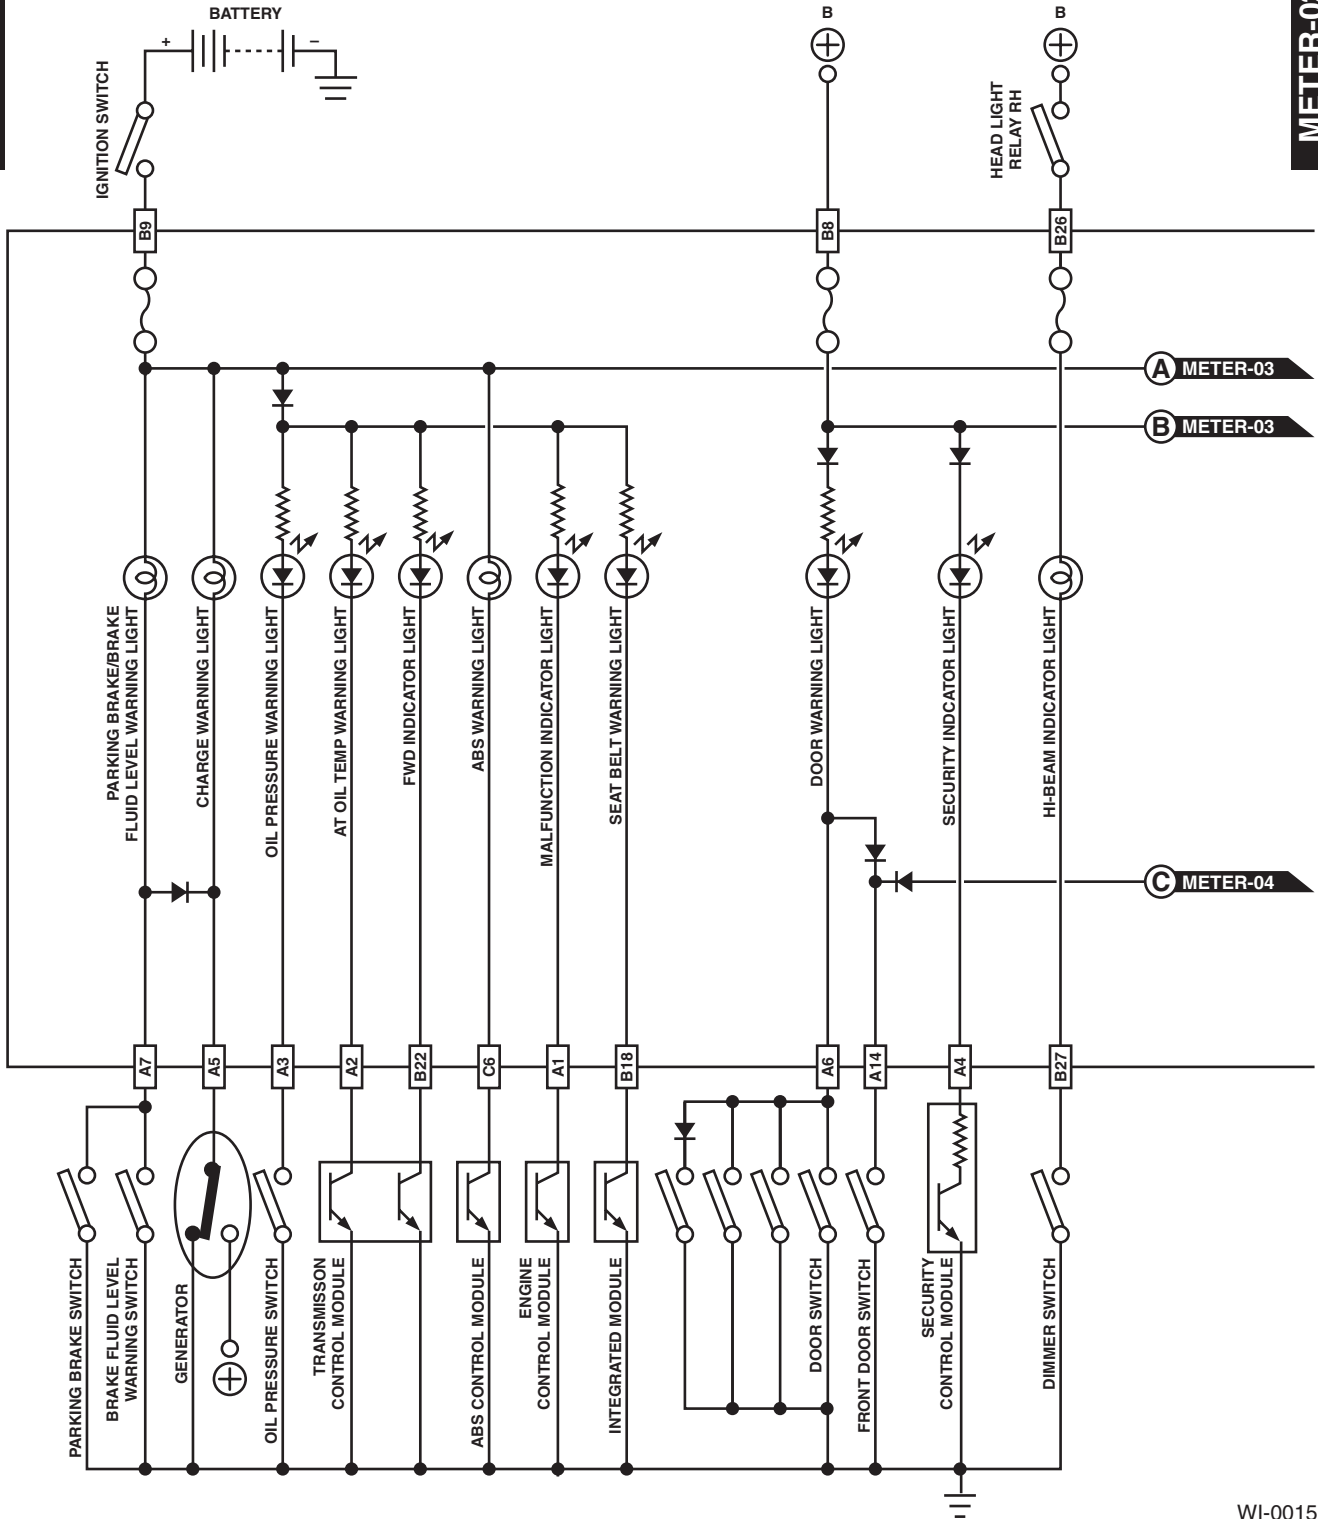

COMBINATION METER

WIRING SYSTEM

13. Combination Meter

A: WIRING DIAGRAM

METER-01

METER-01

WI-00156

COMBINATION METER

WIRING SYSTEM

METER-02

METER-02

WI-00157

COMBINATION METER

WIRING SYSTEM

WI-03024

COMBINATION METER

WIRING SYSTEM

METER-04

METER-04

← AT : AT MODEL
 ← MT : MT MODEL
 ← TB : TURBO ENGINE MODEL

WI-03025