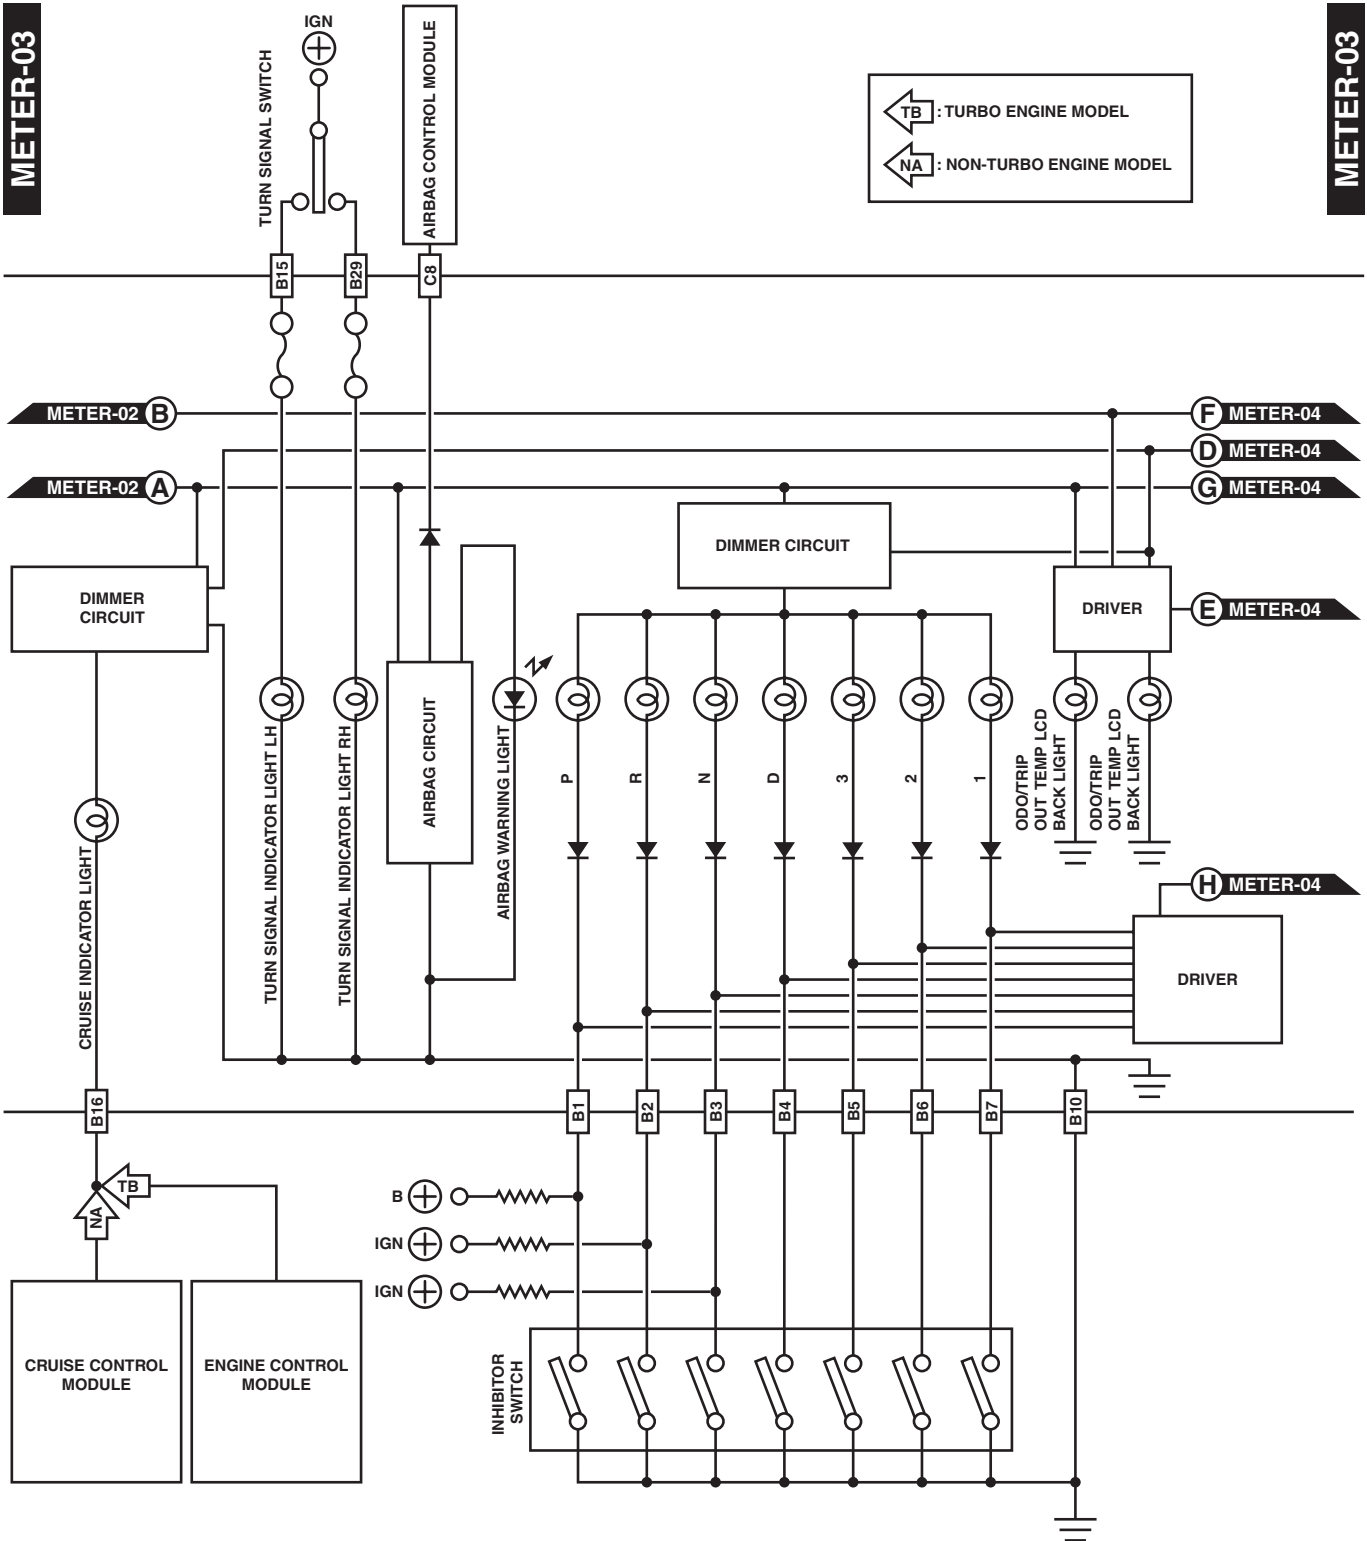

COMBINATION METER

WIRING SYSTEM

13. Combination Meter

A: WIRING DIAGRAM

METER-01

METER-01

WI-00156

COMBINATION METER

WIRING SYSTEM

METER-02

METER-02

WI-00157

COMBINATION METER

WIRING SYSTEM

WI-03024

COMBINATION METER

WIRING SYSTEM

METER-04

METER-04

← AT : AT MODEL
 ← MT : MT MODEL
 ← TB : TURBO ENGINE MODEL

WI-03025