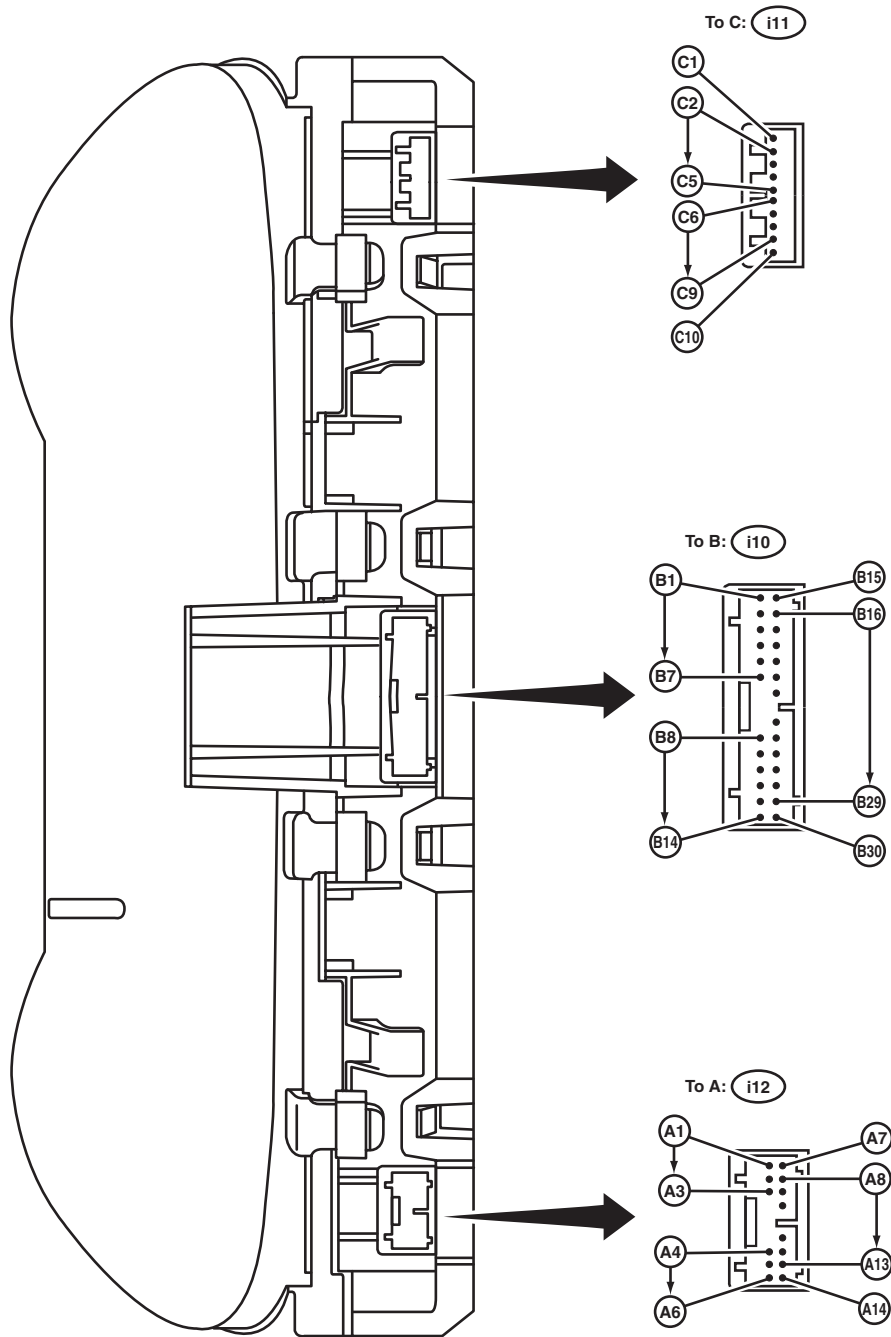

COMBINATION METER

WIRING SYSTEM

13. Combination Meter

A: WIRING DIAGRAM

METER-01

METER-01

WI-00156

COMBINATION METER

WIRING SYSTEM

METER-02

METER-02

WI-00157

COMBINATION METER

WIRING SYSTEM

WI-03024

COMBINATION METER

WIRING SYSTEM

METER-04

METER-04

← AT : AT MODEL
 ← MT : MT MODEL
 ← TB : TURBO ENGINE MODEL

WI-03025