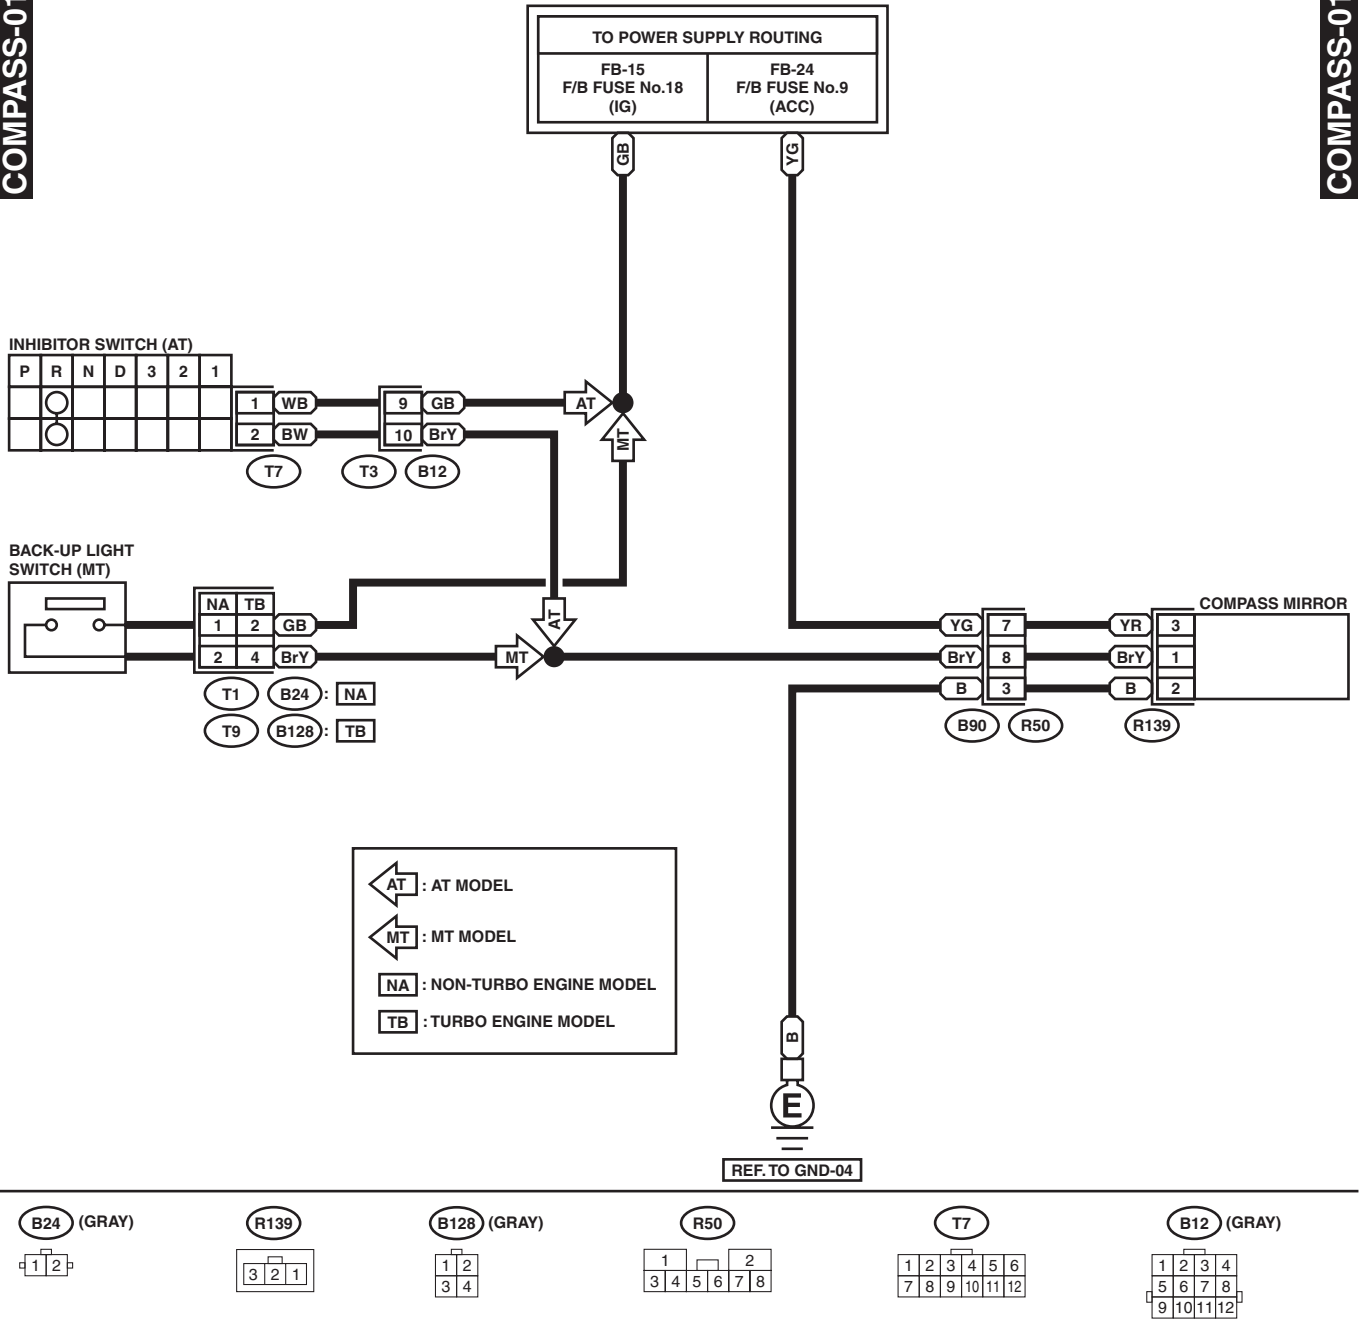

# COMPASS MIRROR SYSTEM

WIRING SYSTEM

## 14. Compass Mirror System

### A: WIRING DIAGRAM

COMPASS-01

COMPASS-01

WI-03026