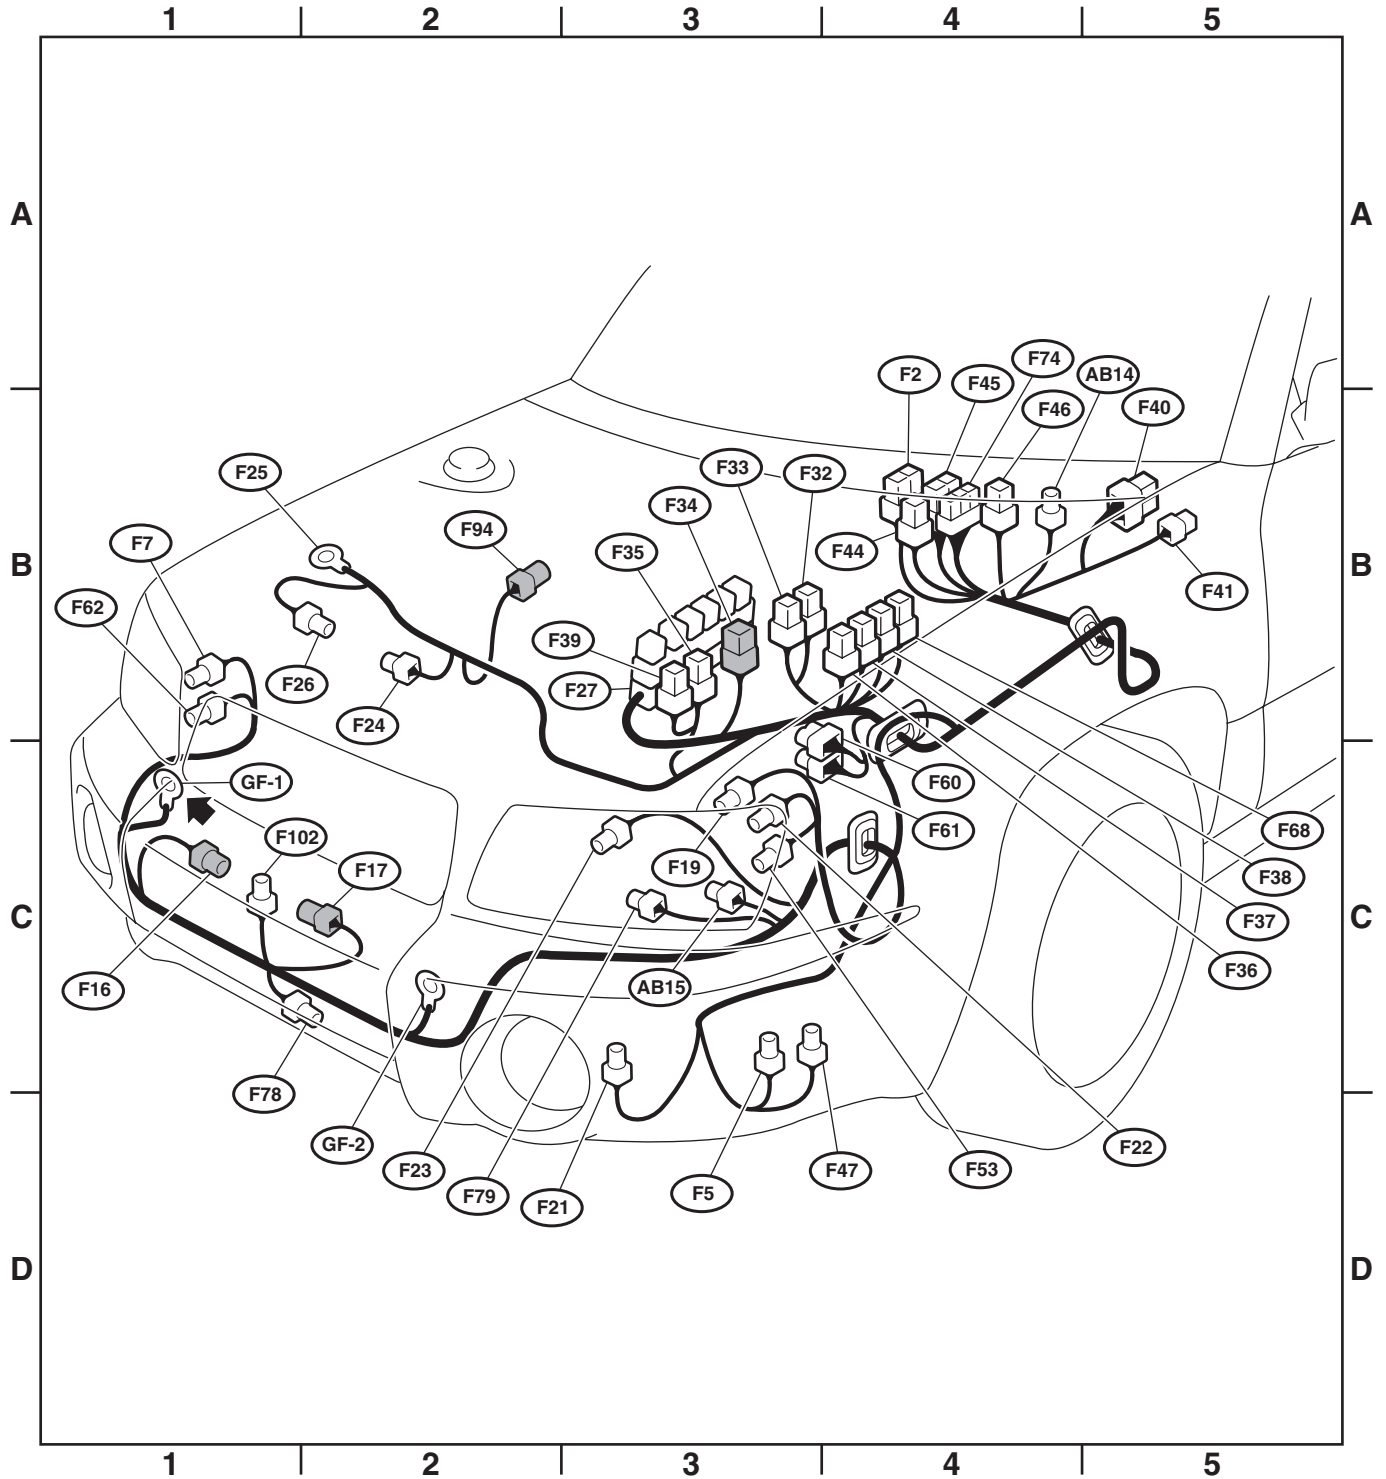

FRONT WIRING HARNESS

WIRING SYSTEM

47. Front Wiring Harness

A: LOCATION

• Front Wiring Harness

Connector				Connecting to	
No.	Pole	Color	Area	No.	Name
F2	20	Blue	B-4	B100	Bulkhead wiring harness
F5	1	Black	C-3		Horn
F7	3	Black	C-1		Head light RH
F16	2	Black	C-1		Sub fan motor (Non-turbo model)
		Gray	C-1		Sub fan motor (Turbo model)
F17	2	Black	C-2		Main fan motor (Non-turbo model)
		Gray	C-2		Main fan motor (Turbo model)
F19	2	Gray	C-3		Front turn signal light LH
F21	2	Black	C-3		Front fog light LH
F22	2	Gray	C-3		Front clearance light LH
F23	3	Black	C-3		Head light LH
F24	1	Black	B-2		A/C compressor
F25	1	★	B-2		Generator terminal B
F26	3	★	B-2		Generator
F27	36	Black	B-3		A/C relay holder
F32	2	Green	B-3		Front washer motor
F33	2	★	B-3		Rear washer motor
F34	4	★	B-3		SBF holder
F35	2	★	B-3		Main fuse box (M/B)
F36	3	★	B-4		
F37	6	Black	B-4		
F38	1	★	B-4		
F39	8	★	B-3		
F40	9	Brown	B-5		
F41	7	Gray	B-5		Fuse & relay box (F/B)
F44	8	★	B-4	B61	Bulkhead wiring harness
F45	16	★	B-4	B62	
F46	2	Black	B-4	B108	
F47	1	Black	C-4		Horn
F53	2	Black	C-3		Side maker light LH
F60	16	Brown	C-3	E3	Engine wiring harness (Turbo model)
F61	20	Black	C-3	E2	
F62	8	Black	B-1		Shield joint connector
F68	4	★	B-4		Main fuse box (M/B)
F74	24	Black	B-4	B200	Bulkhead wiring harness (Turbo model)
F78	2	Black	B-1		Ambient sensor
F79	4	★	C-3		A/C pressure switch
F94	2	Brown	B-2		Front ABS wheel speed sensor
F102	2	Black	C-1		Keyless buzzer

★: Non-colored

FRONT WIRING HARNESS

WIRING SYSTEM

• Front Sub Sensor Harness

Connector				Connecting to	
No.	Pole	Color	Area	No.	Name
AB14	2	Yellow	B-4	AB13	Airbag wiring harness
AB15	2	Yellow	C-3		Front sub sensor LH