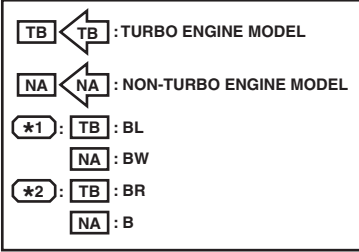

FUEL GAUGE SYSTEM

WIRING SYSTEM

19. Fuel Gauge System

A: WIRING DIAGRAM

FUEL/G-01

FUEL/G-01

FUEL SUB LEVEL SENSOR

FUEL LEVEL SENSOR