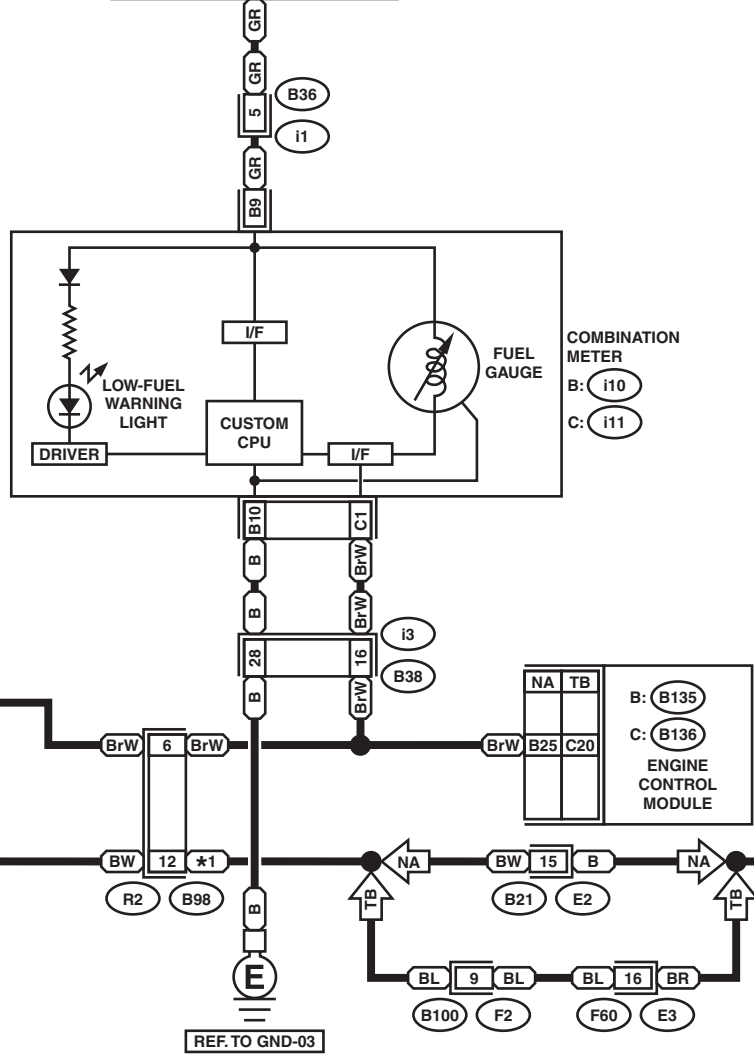

FUEL GAUGE SYSTEM

WIRING SYSTEM

19. Fuel Gauge System

A: WIRING DIAGRAM

FUEL/G-01

FUEL/G-01

FUEL SUB LEVEL SENSOR

FUEL LEVEL SENSOR