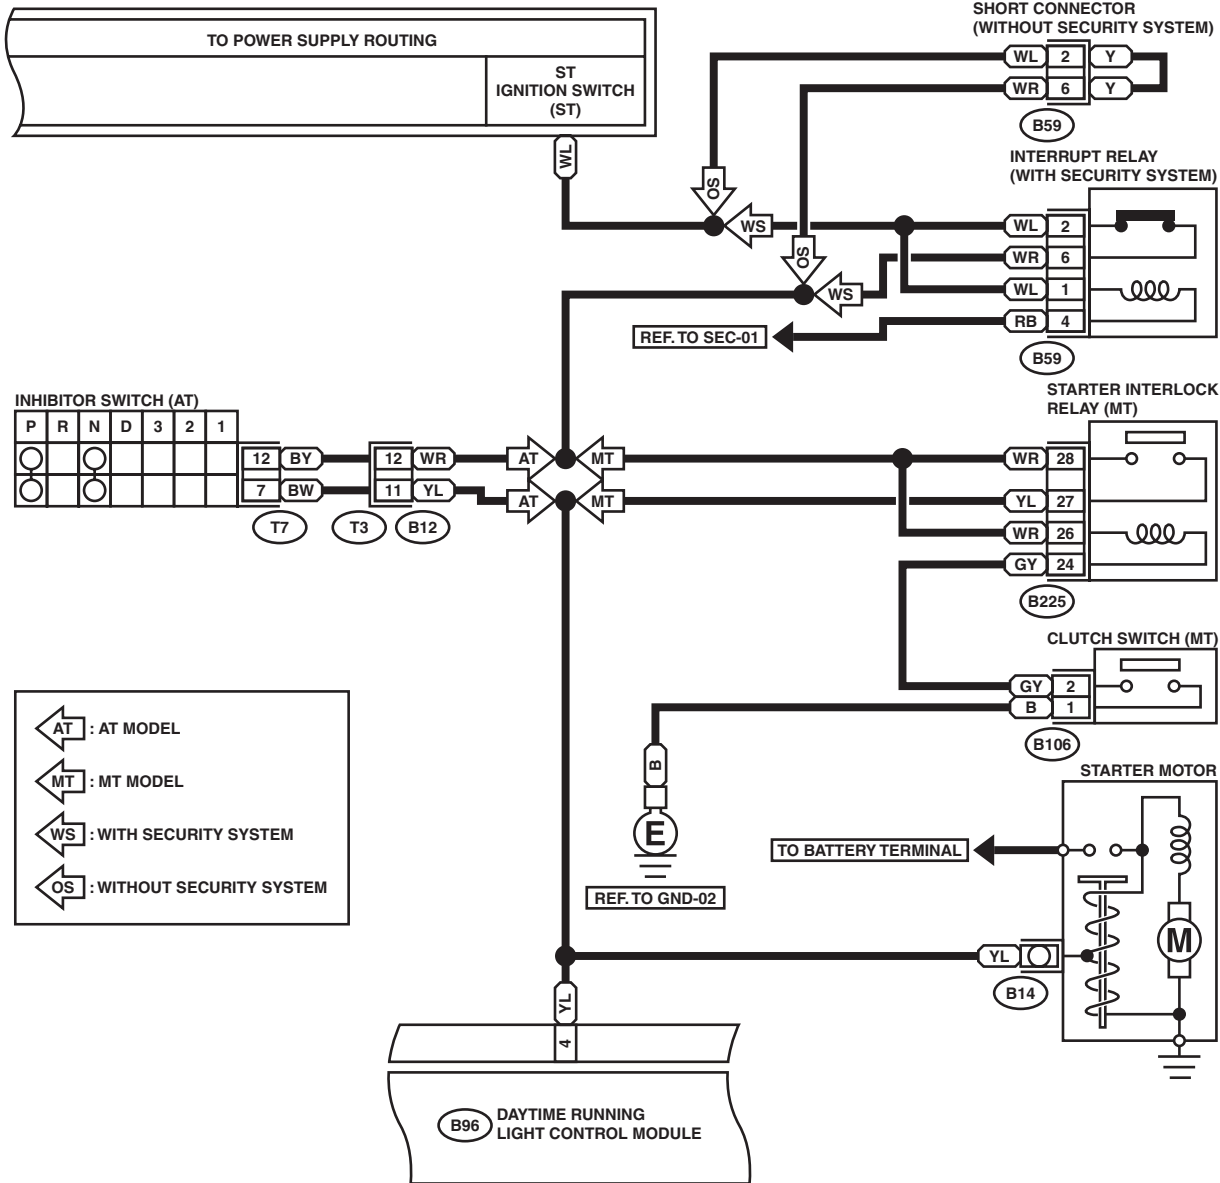

## 26. Headlight System

### A: WIRING DIAGRAM

# HEADLIGHT SYSTEM

## WIRING SYSTEM

H/L-02

H/L-02

← AT : AT MODEL  
 ← MT : MT MODEL  
 ← WS : WITH SECURITY SYSTEM  
 ← OS : WITHOUT SECURITY SYSTEM

WI-03070