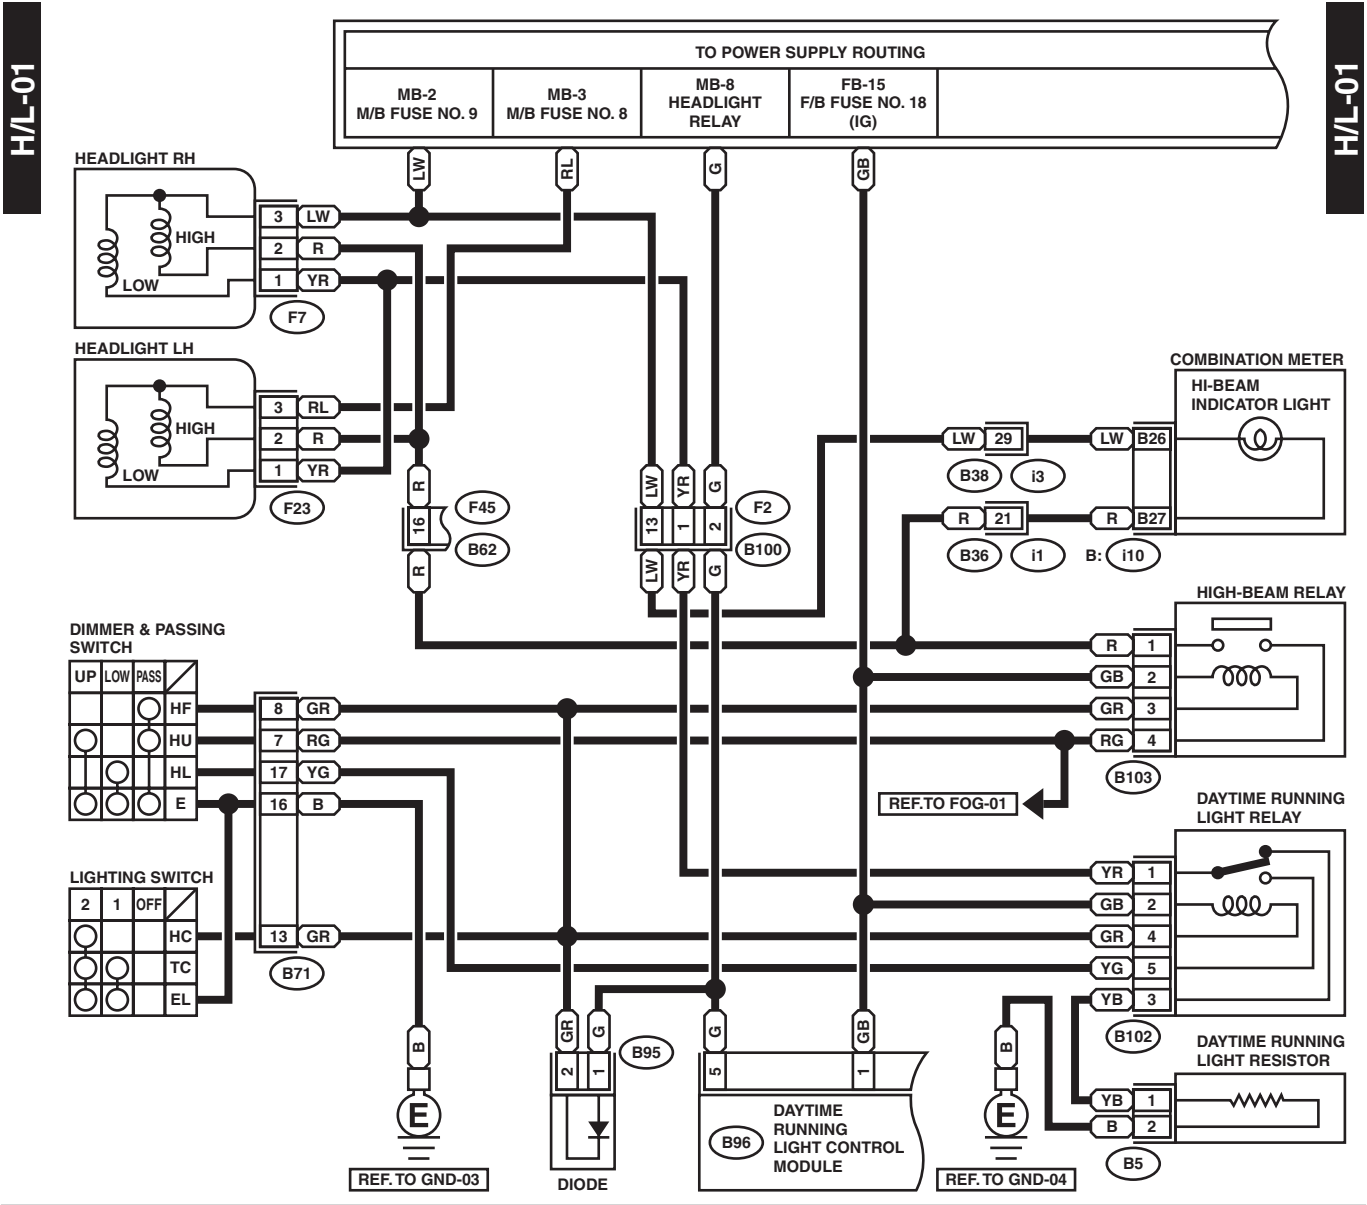

## 26. Headlight System

### A: WIRING DIAGRAM

# HEADLIGHT SYSTEM

## WIRING SYSTEM

H/L-02

H/L-02

← AT : AT MODEL  
 ← MT : MT MODEL  
 ← WS : WITH SECURITY SYSTEM  
 ← OS : WITHOUT SECURITY SYSTEM

WI-03070