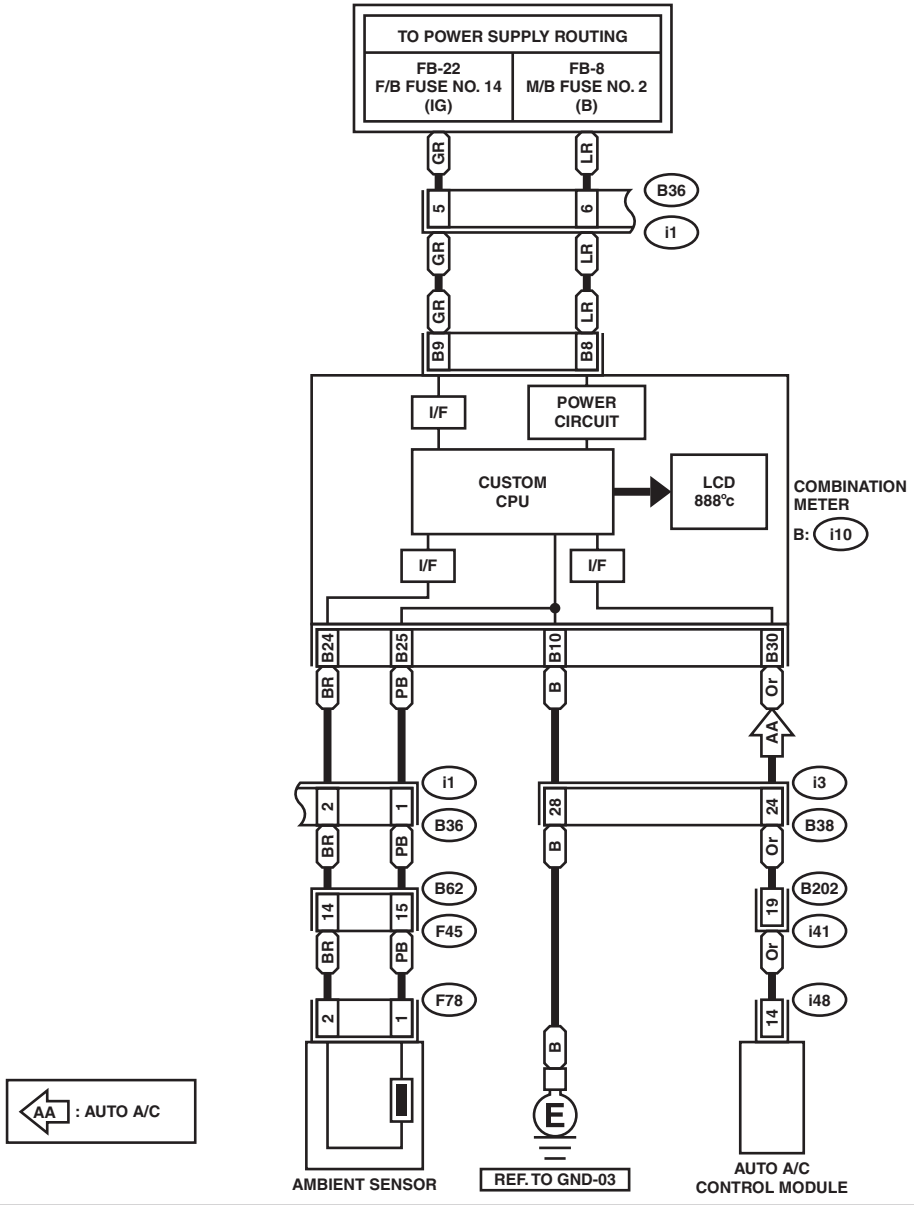

OUTSIDE TEMPERATURE DISPLAY SYSTEM

WIRING SYSTEM

31. Outside Temperature Display System

A: WIRING DIAGRAM

O/TEMP-01

O/TEMP-01

WI-03078