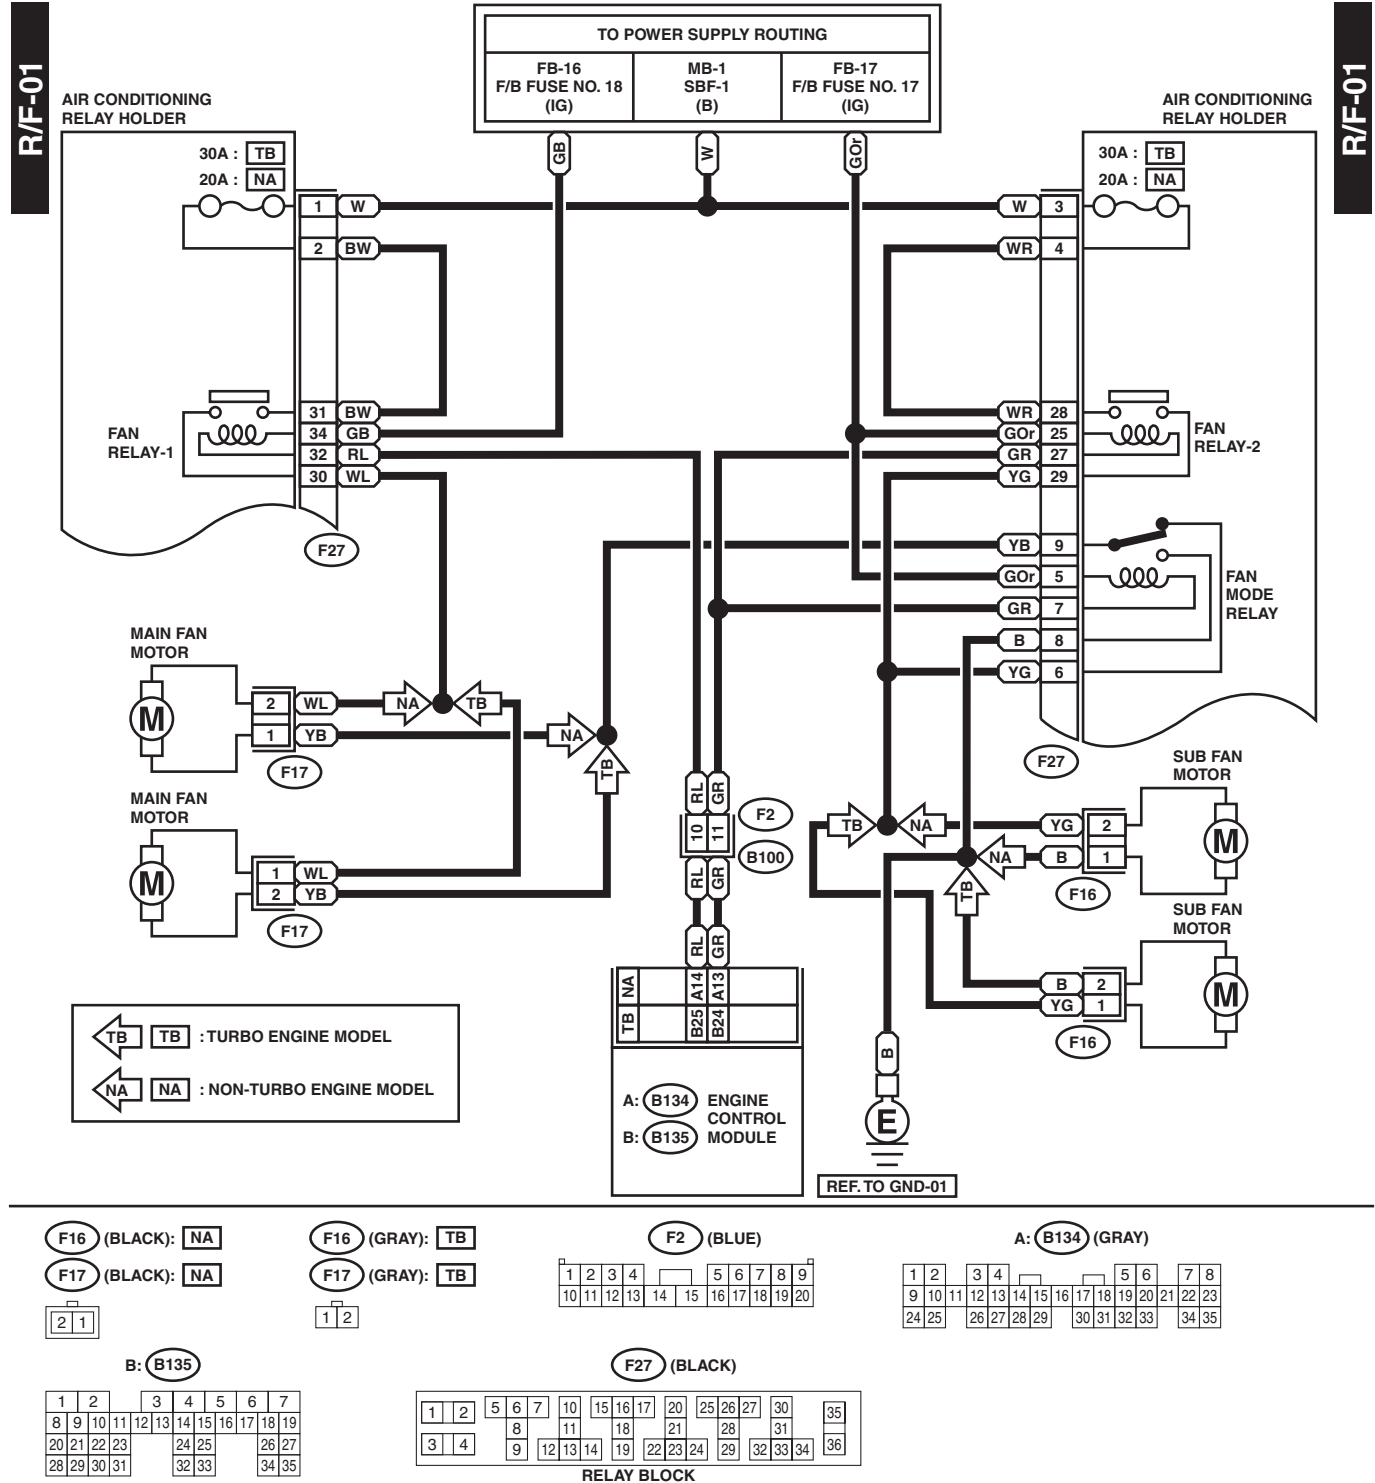

RADIATOR FAN SYSTEM

WIRING SYSTEM

34. Radiator Fan System

A: WIRING DIAGRAM

WI-03082