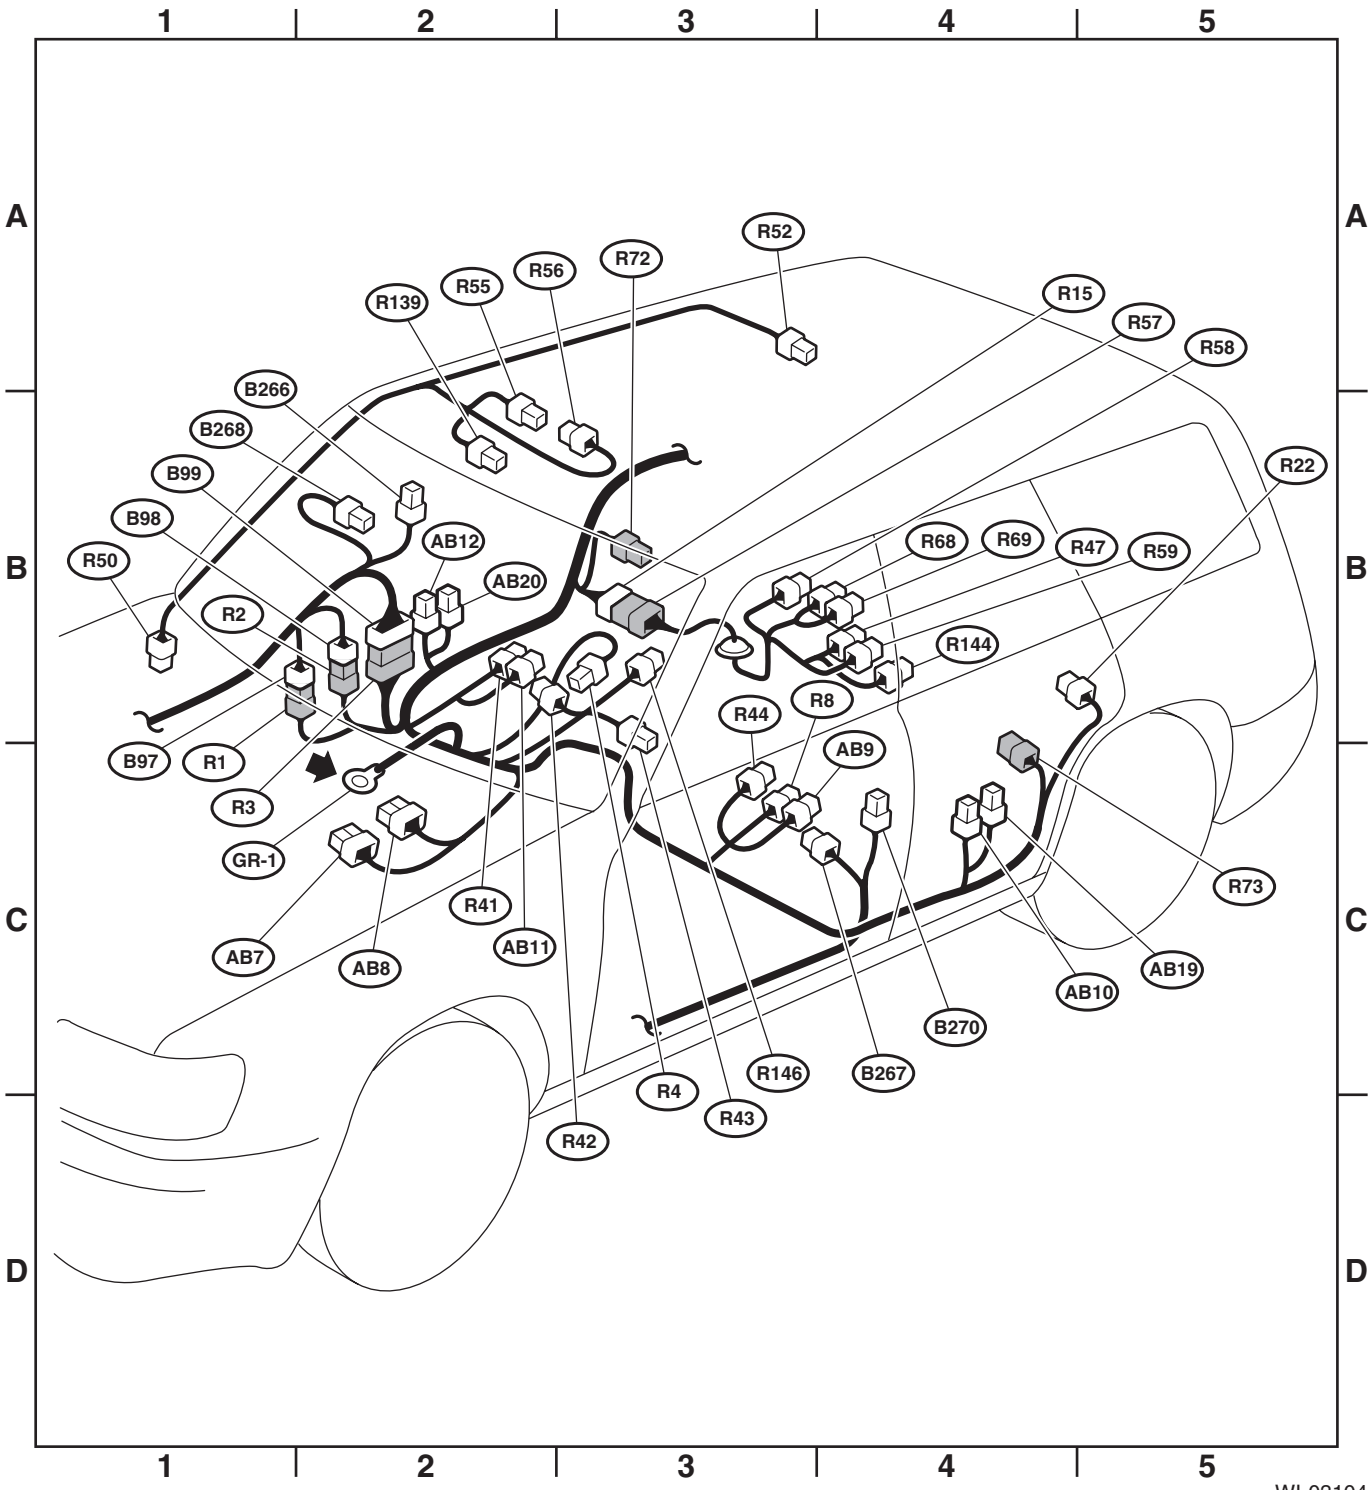

REAR WIRING HARNESS, BULKHEAD WIRING HARNESS, ROOF CORD AND FUEL TANK CORD

WIRING SYSTEM

• Fuel Tank Cord

Connector				Connecting to	
No.	Pole	Color	Area	No.	Name
R47	3	★	B-4		Fuel tank pressure sensor
R57	16	★	B-3	R15	Rear wiring harness
R58	6	★	B-3		Fuel pump
R59	2	★	B-4		Fuel sub level sensor
R68	2	★	B-4		Pressure control solenoid valve
R69	2	★	B-4		Vent control solenoid
R144	2	★	B-4		Fuel tank pressure solenoid

★: Non-colored

• Airbag Wiring Harness

Connector				Connecting to	
No.	Pole	Color	Area	No.	Name
AB7	12	Yellow	C-2		Airbag control module
AB8	12	Yellow	C-2		Airbag control module
AB9	2	Yellow	C-4		Seat airbag module LH
AB10	4	Yellow	C-5		Side sensor LH
AB11	2	Yellow	B-2		Seat airbag module RH
AB12	4	Yellow	B-2		Side sensor RH
AB19	2	Black	C-4		Pretensioner LH
AB20	2	Black	B-3		Pretensioner RH

REAR WIRING HARNESS, BULKHEAD WIRING HARNESS, ROOF CORD AND FUEL TANK CORD

WIRING SYSTEM

WI-03104