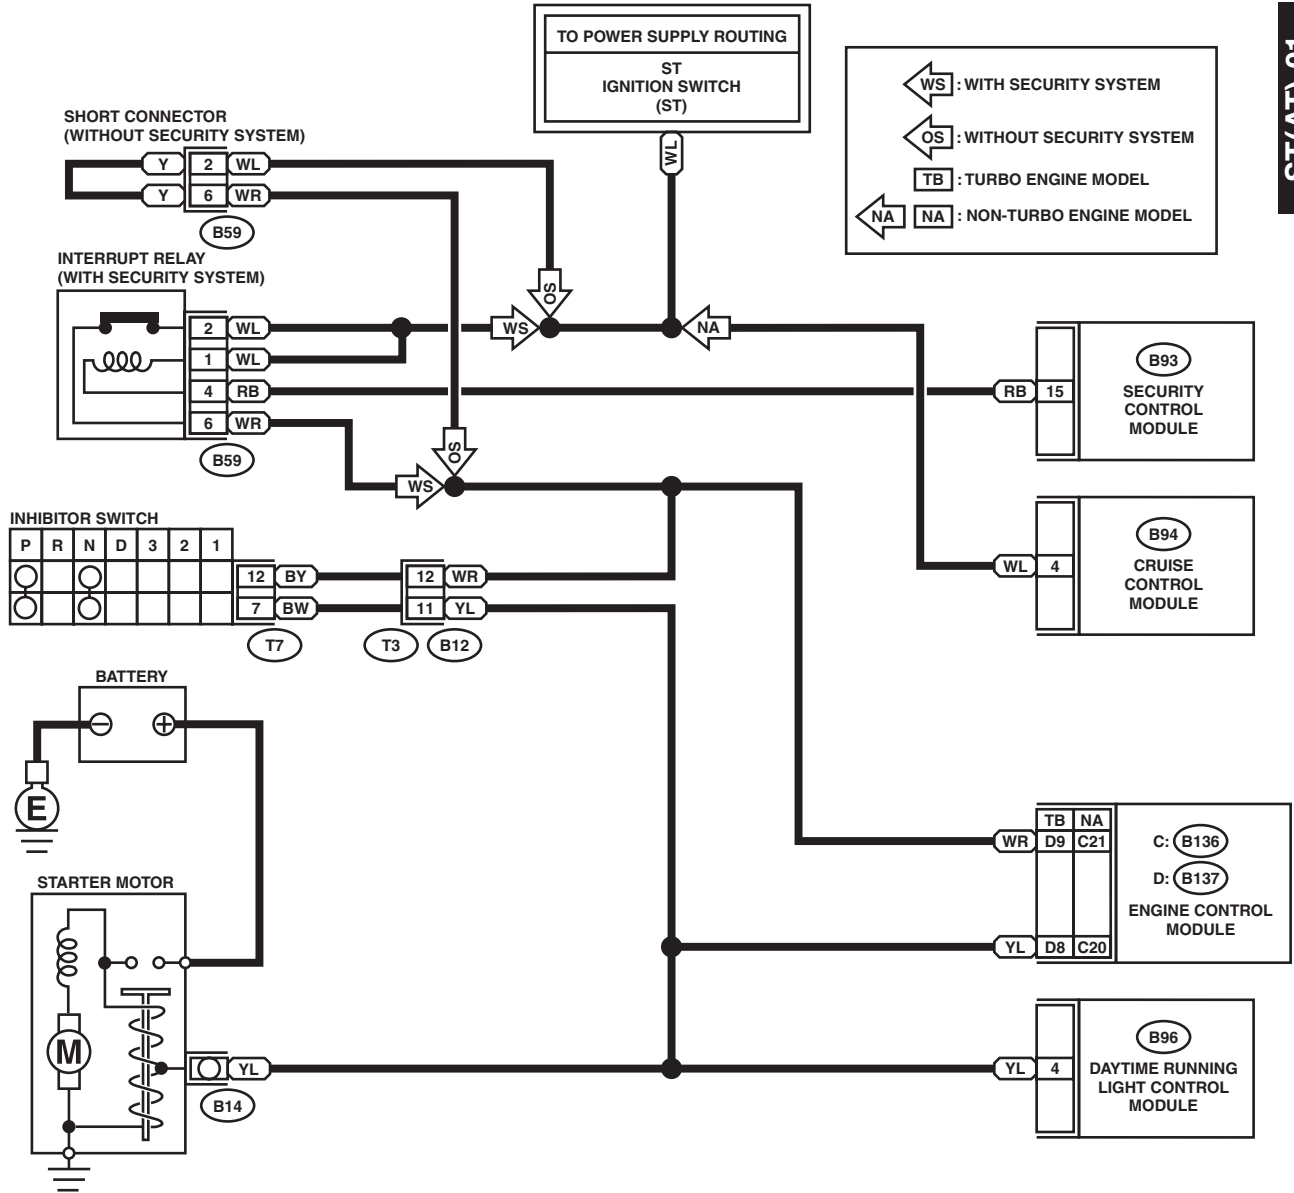

STARTER SYSTEM

WIRING SYSTEM

2. AT MODEL

ST(AT)-01

ST(AT)-01

WI-03092