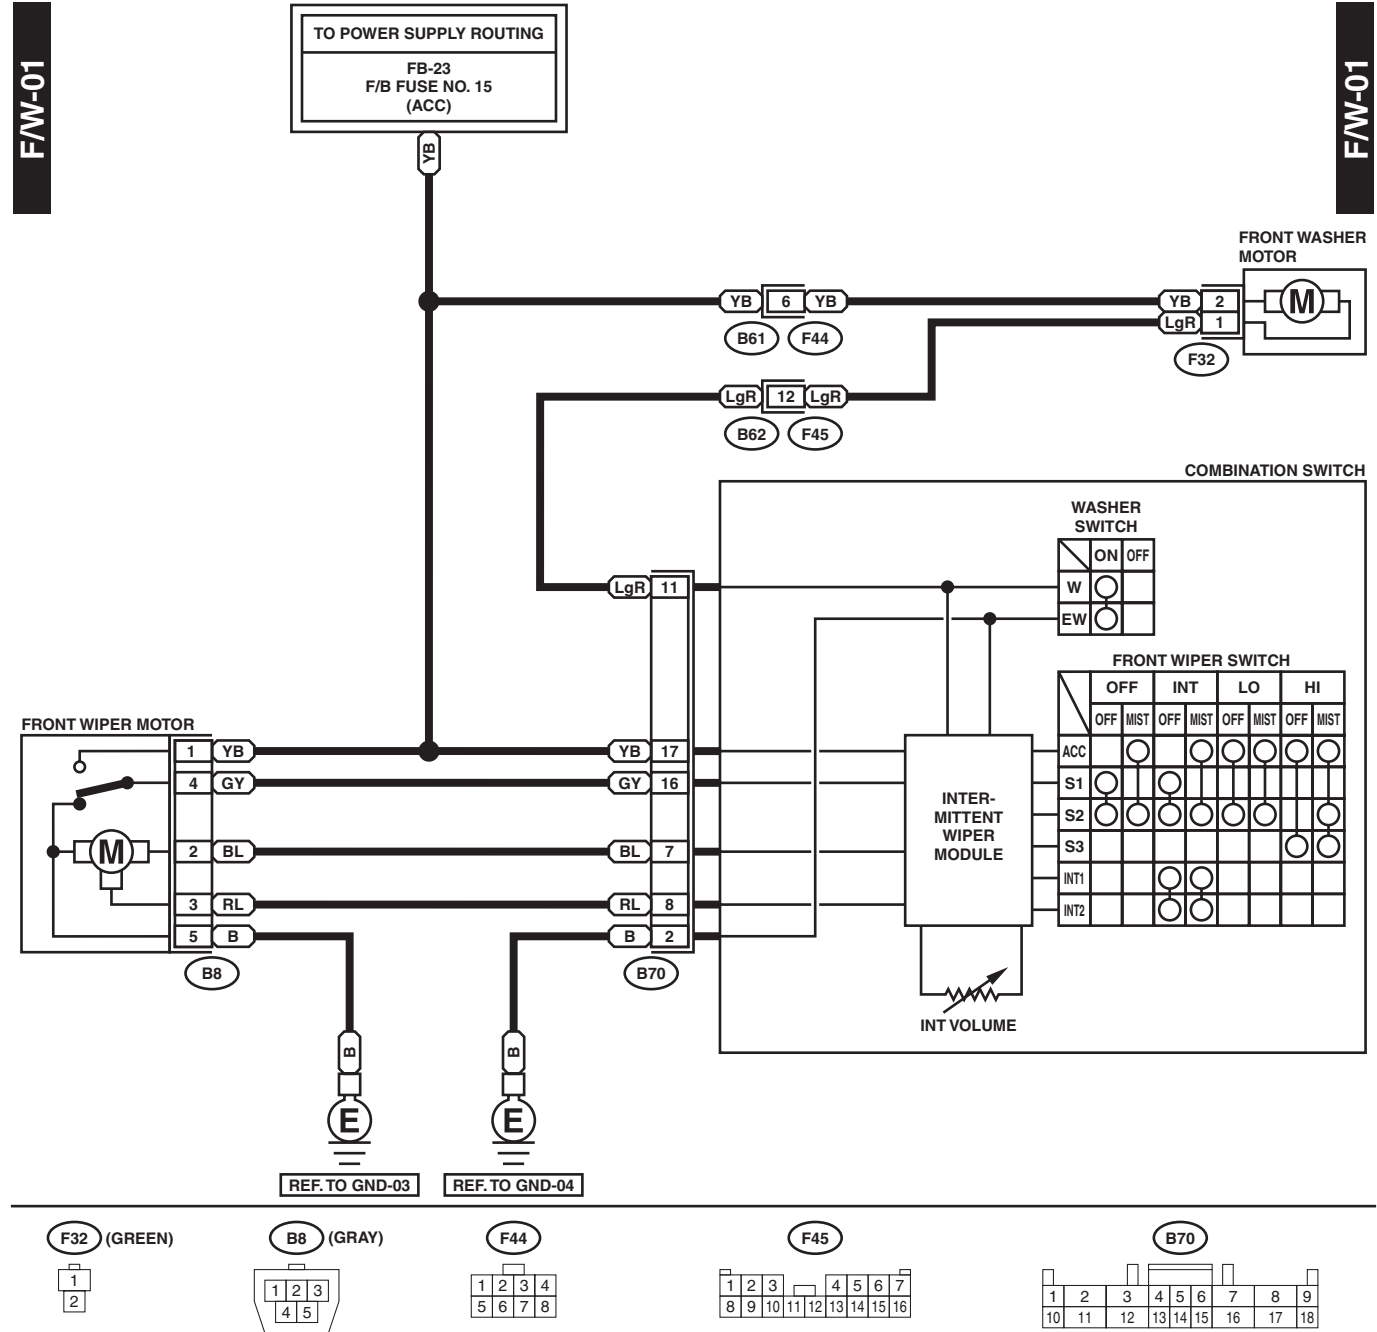

WIPER AND WASHER SYSTEM (FRONT)

WIRING SYSTEM

43. Wiper and Washer System (Front)

A: WIRING DIAGRAM

WI-03094