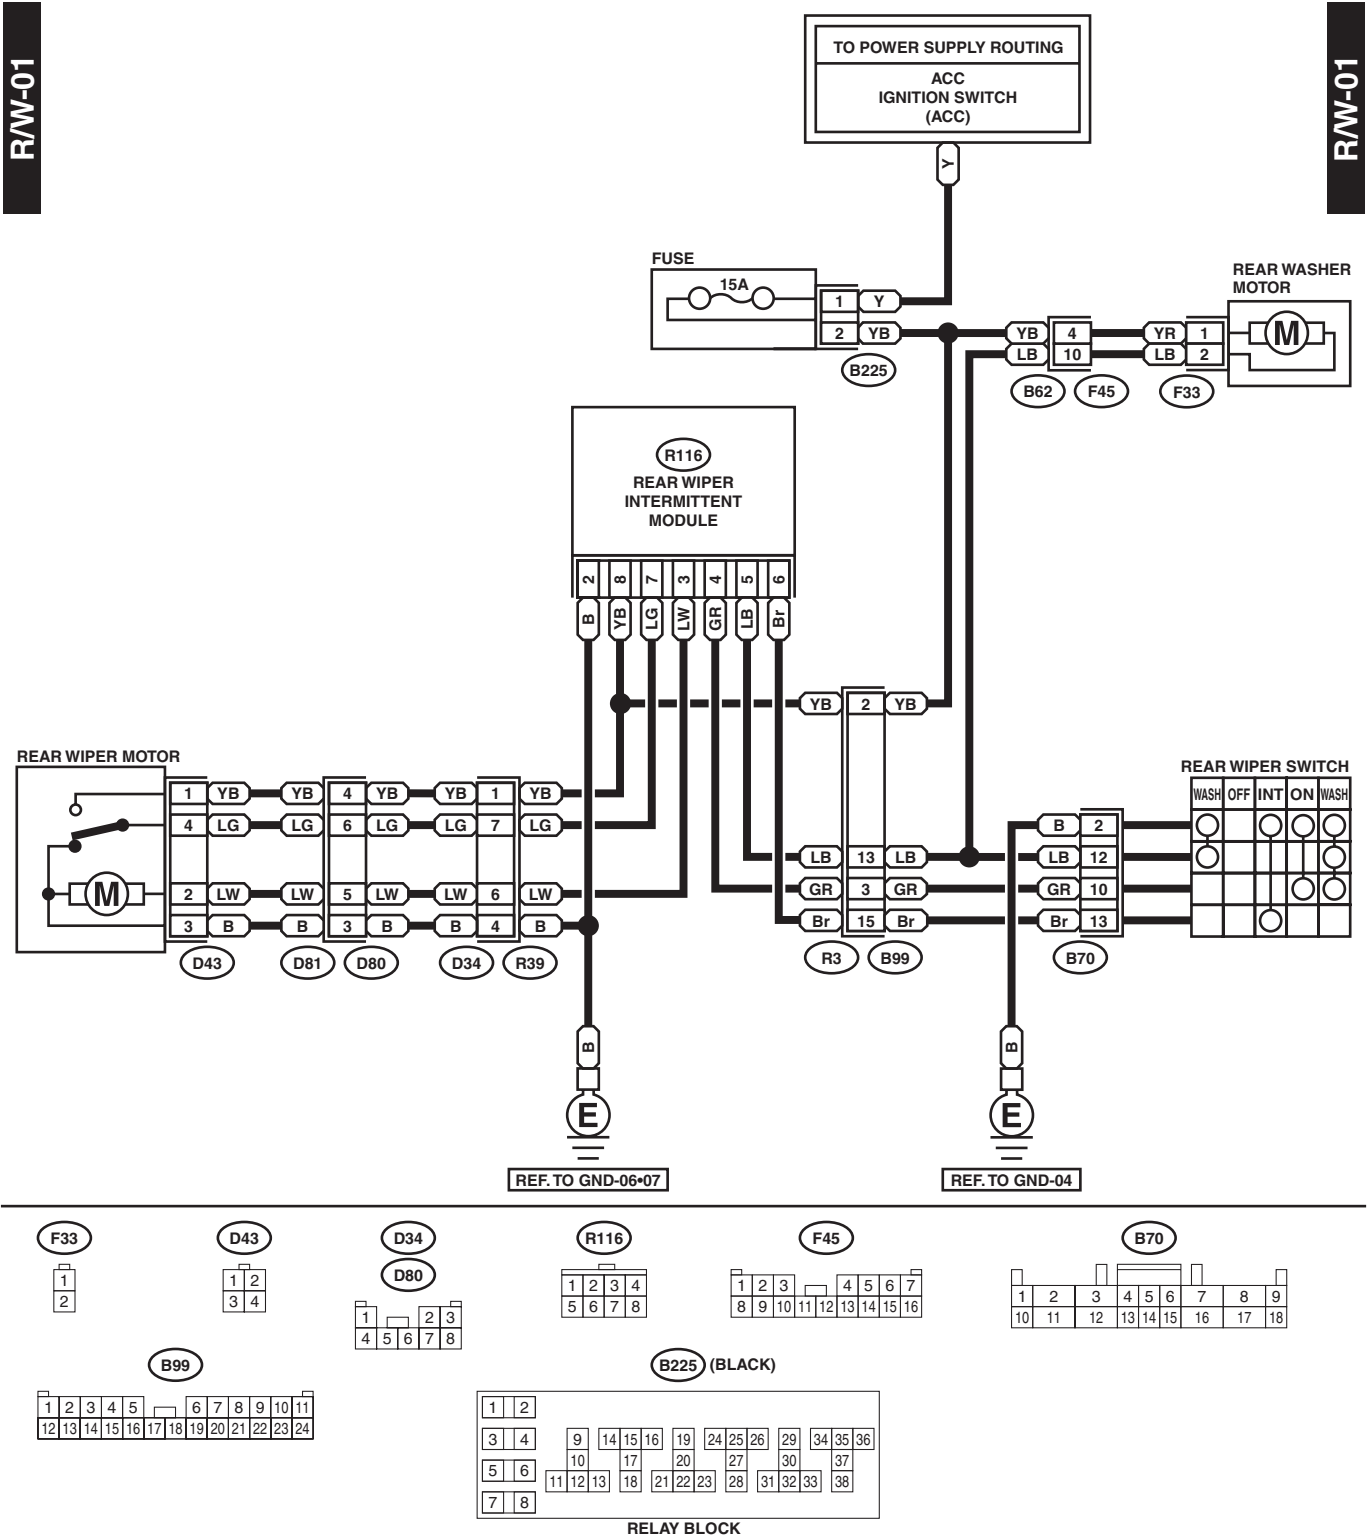

44. Wiper and Washer System (Rear)

A: WIRING DIAGRAM

WI-03095