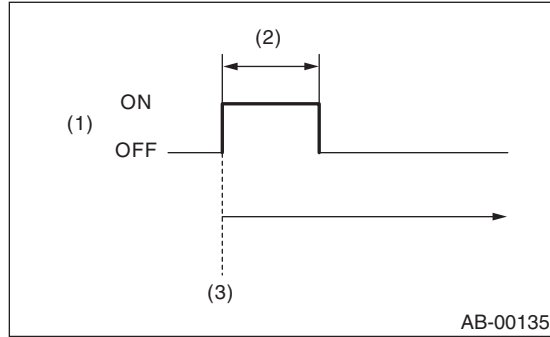

Airbag Warning Light Illumination Pattern

AIRBAG SYSTEM (DIAGNOSTICS)

10. Airbag Warning Light Illumination Pattern

A: INSPECTION

Turn the ignition switch to ON, and confirm that the airbag warning light remains on for approx. 6 seconds then turns off afterwards.

- (1) Airbag warning light
- (2) Approx. 6 sec.
- (3) Ignition switch ON