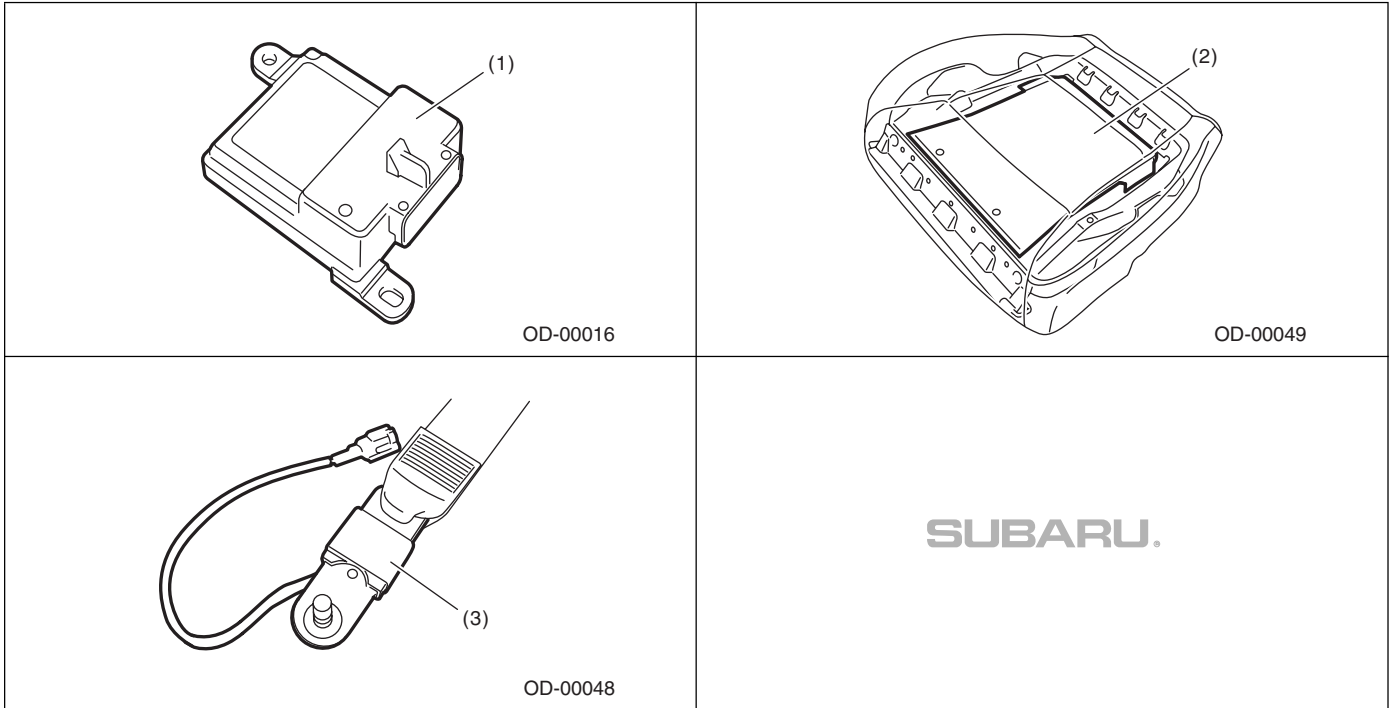

Electrical Component Location

OCCUPANT DETECTION SYSTEM (DIAGNOSTICS)

3. Electrical Component Location

A: LOCATION

OD-00057

- (1) Occupant detection control module
- (2) Occupant detection sensor
- (3) Seat belt tension sensor
- (4) Buckle switch (Passenger's seat)

Electrical Component Location

OCCUPANT DETECTION SYSTEM (DIAGNOSTICS)

(A) For North America model

(B) For Canada model

(1) Passenger's airbag OFF indicator light

(2) Passenger's airbag ON indicator light