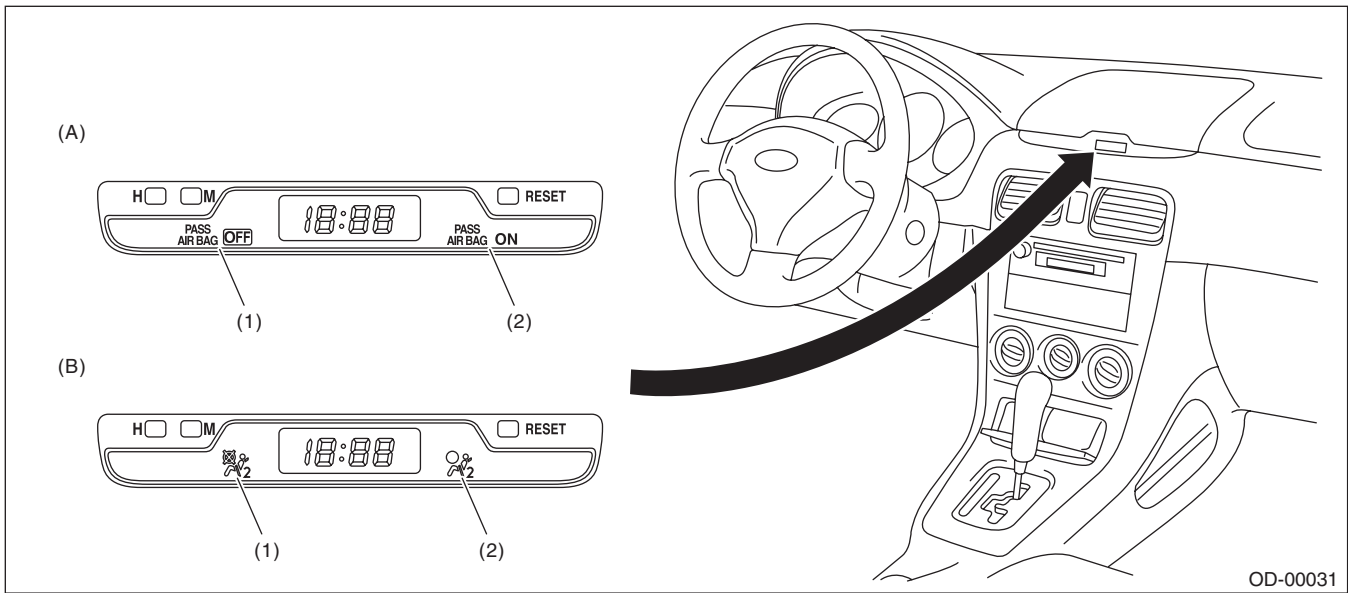

Electrical Component Location

OCCUPANT DETECTION SYSTEM (DIAGNOSTICS)

3. Electrical Component Location

A: LOCATION

OD-00057

- (1) Occupant detection control module
- (2) Occupant detection sensor
- (3) Seat belt tension sensor
- (4) Buckle switch (Passenger's seat)

Electrical Component Location

OCCUPANT DETECTION SYSTEM (DIAGNOSTICS)

(A) For North America model

(B) For Canada model

(1) Passenger's airbag OFF indicator light

(2) Passenger's airbag ON indicator light