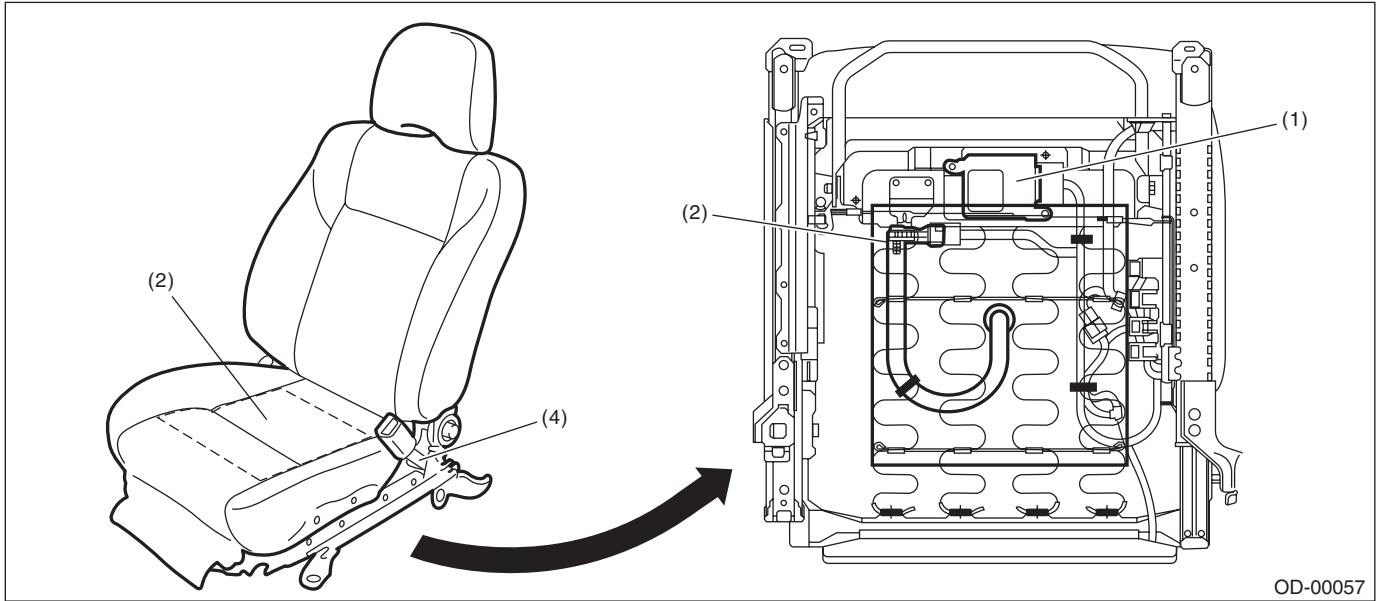

Electrical Component Location

OCCUPANT DETECTION SYSTEM (DIAGNOSTICS)

3. Electrical Component Location

A: LOCATION

OD-00057

- (1) Occupant detection control module
- (2) Occupant detection sensor
- (3) Seat belt tension sensor
- (4) Buckle switch (Passenger's seat)

Electrical Component Location

OCCUPANT DETECTION SYSTEM (DIAGNOSTICS)

(A) For North America model

(B) For Canada model

(1) Passenger's airbag OFF indicator light

(2) Passenger's airbag ON indicator light