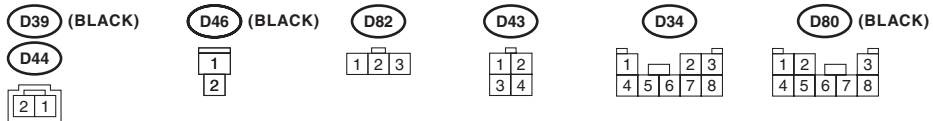

Ground Circuit

WIRING SYSTEM

GND-07

GND-07

WI-13100