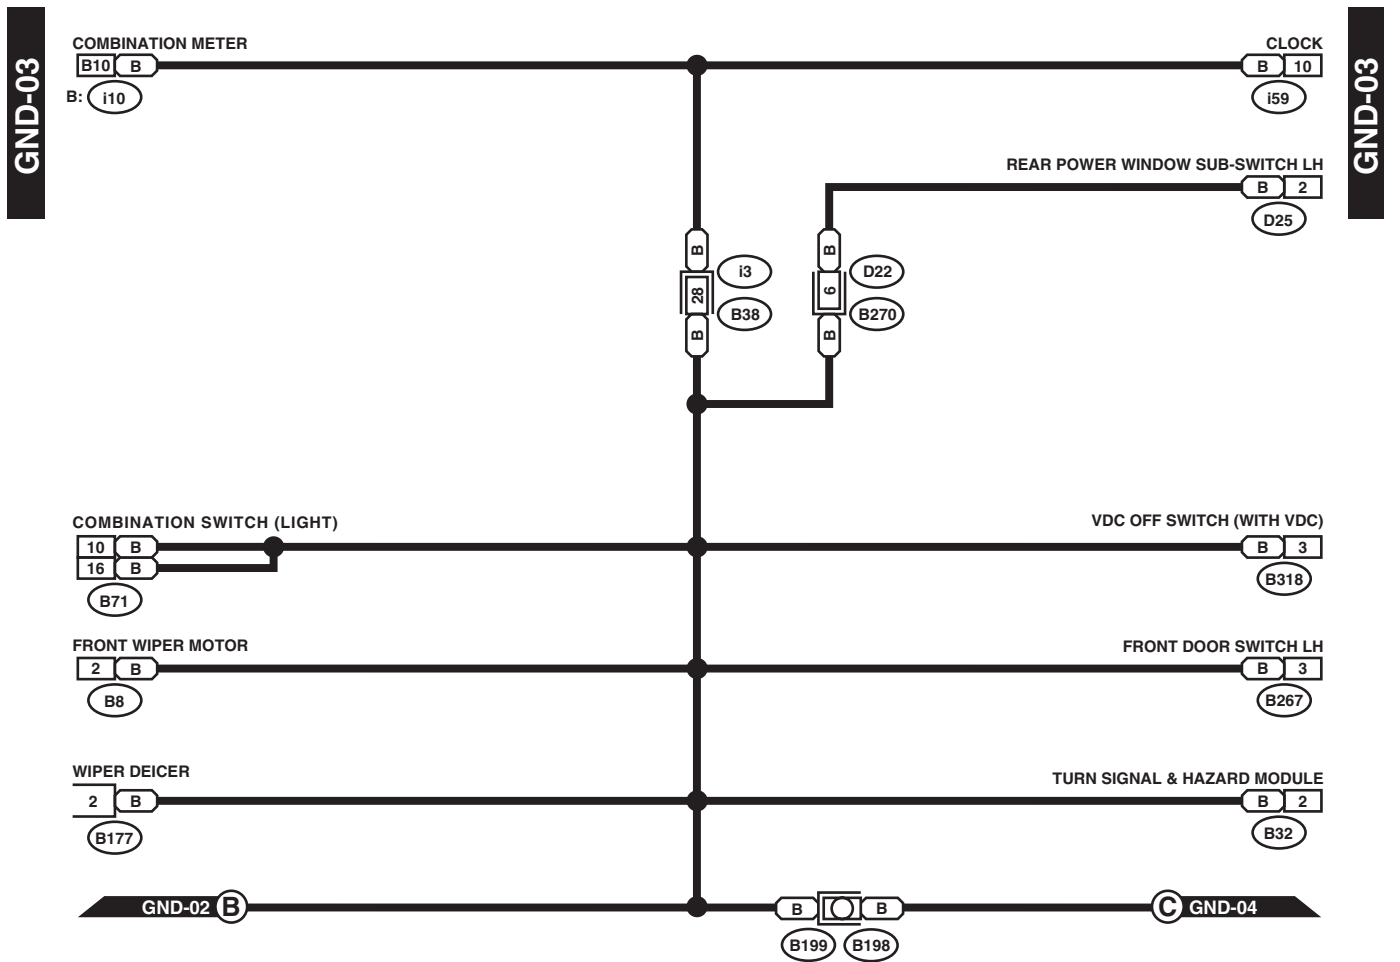

Ground Circuit

WIRING SYSTEM

4. Ground Circuit

A: WIRING DIAGRAM

WI-14972

Ground Circuit

WIRING SYSTEM

WI-15230

Ground Circuit

WIRING SYSTEM

WI-15231

Ground Circuit

1	2	3	4	5	6	7	8	9	10	11	12	13	14	15	16	17	18	19	20	21	22	23	24	25	26	27	28
29	30	31	32	33	34	35	36	37	38	39	40	41	42	43	44	45	46	47	48	49	50	51	52	53	54	55	
56	57	58	59	60	61	62	63	64	65	66	67	68	69	70	71	72	73	74	75	76	77	78	79	80	81	82	83

GND-07

GND-07

WI-13100

Ground Circuit

GND-08

GND-08

B11 HR (GRAY)

A: B54 HR