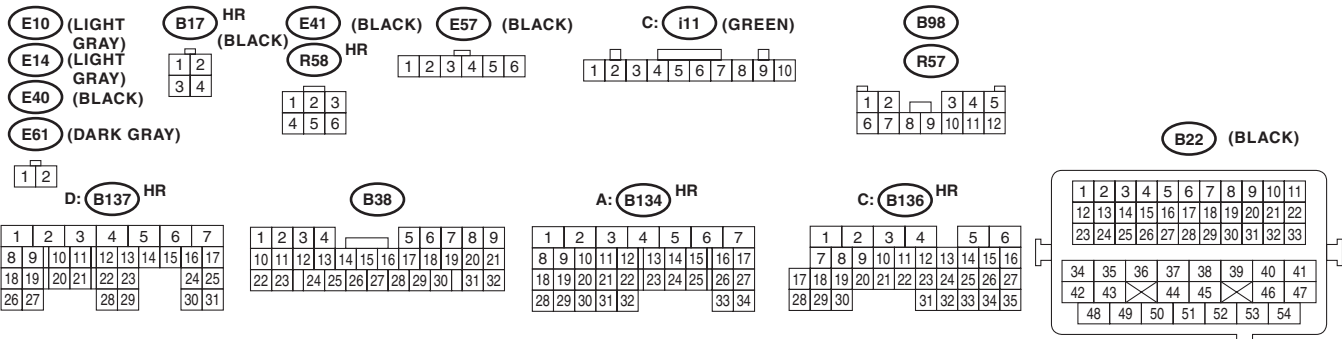

Ground Circuit

WIRING SYSTEM

GND-10

GND-10

WI-14978