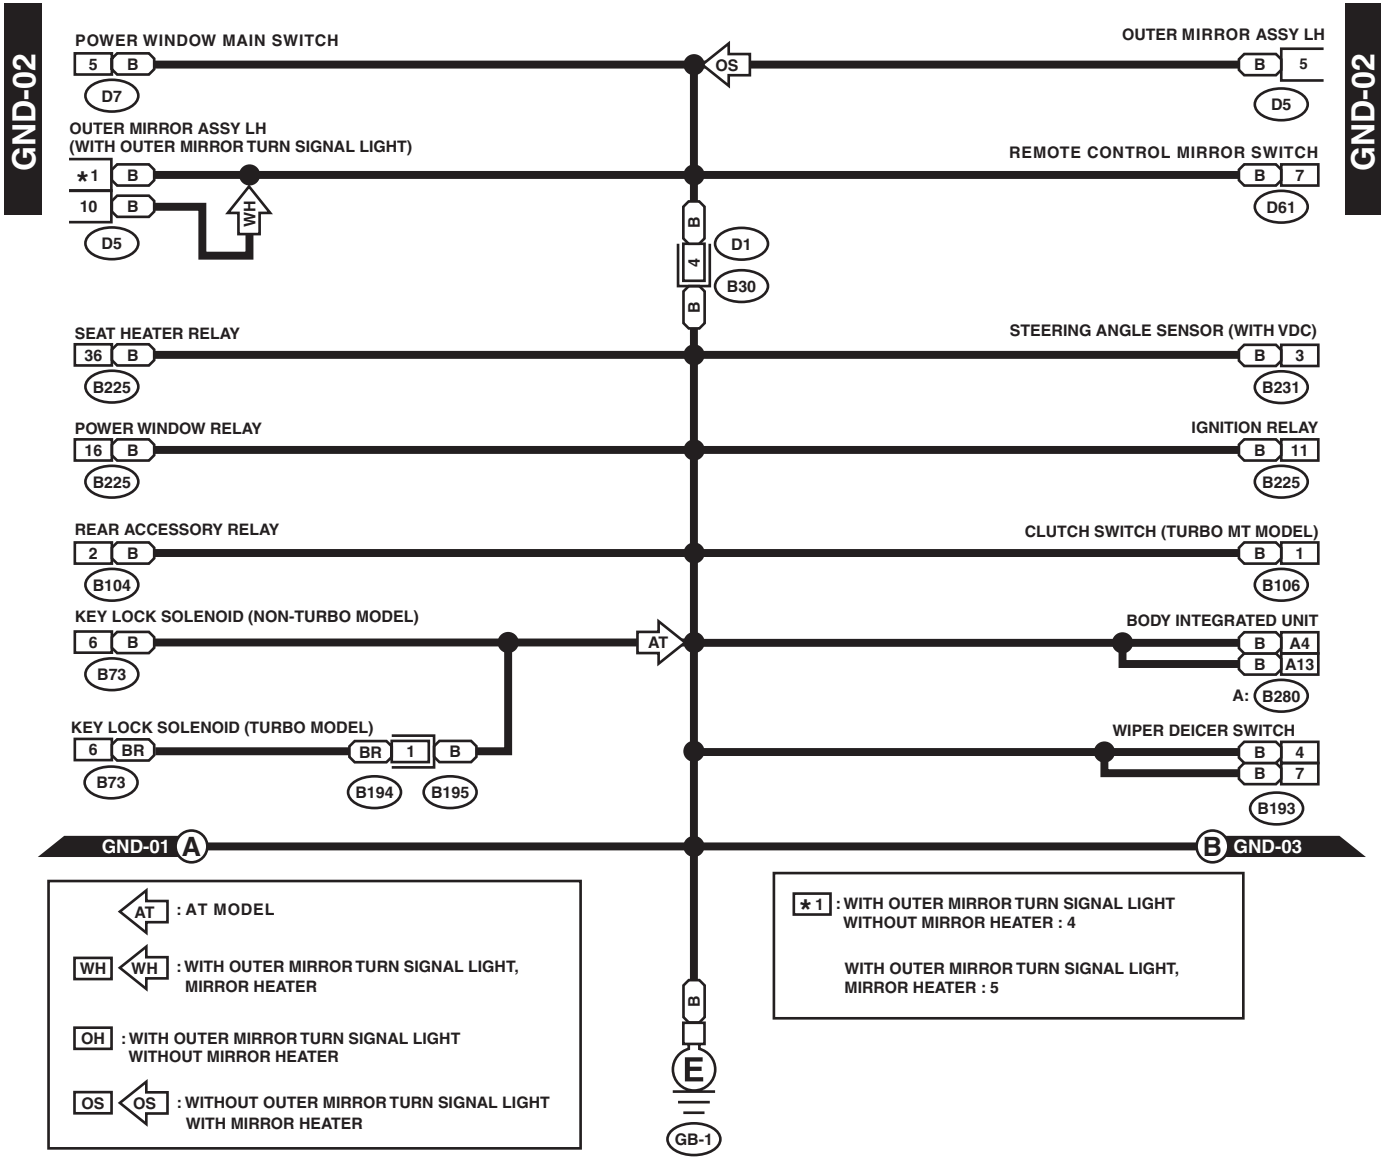

Ground Circuit

WIRING SYSTEM

4. Ground Circuit

A: WIRING DIAGRAM

WI-14972

Ground Circuit

WIRING SYSTEM

WI-15230

Ground Circuit

WIRING SYSTEM

WI-15231

Ground Circuit

1	2	3	4	5	6	7	8	9	10	11	12	13	14	15	16	17	18	19	20	21	22	23	24	25	26	27	28
29	30	31	32	33	34	35	36	37	38	39	40	41	42	43	44	45	46	47	48	49	50	51	52	53	54	55	
56	57	58	59	60	61	62	63	64	65	66	67	68	69	70	71	72	73	74	75	76	77	78	79	80	81	82	83

WI-15232

Ground Circuit

WIRING SYSTEM

WI-12272

Ground Circuit

WI-14975

Ground Circuit

WIRING SYSTEM

GND-07

GND-07

WI-13100

Ground Circuit

GND-08

GND-08

B11 HR (GRAY)

A: B54 HR