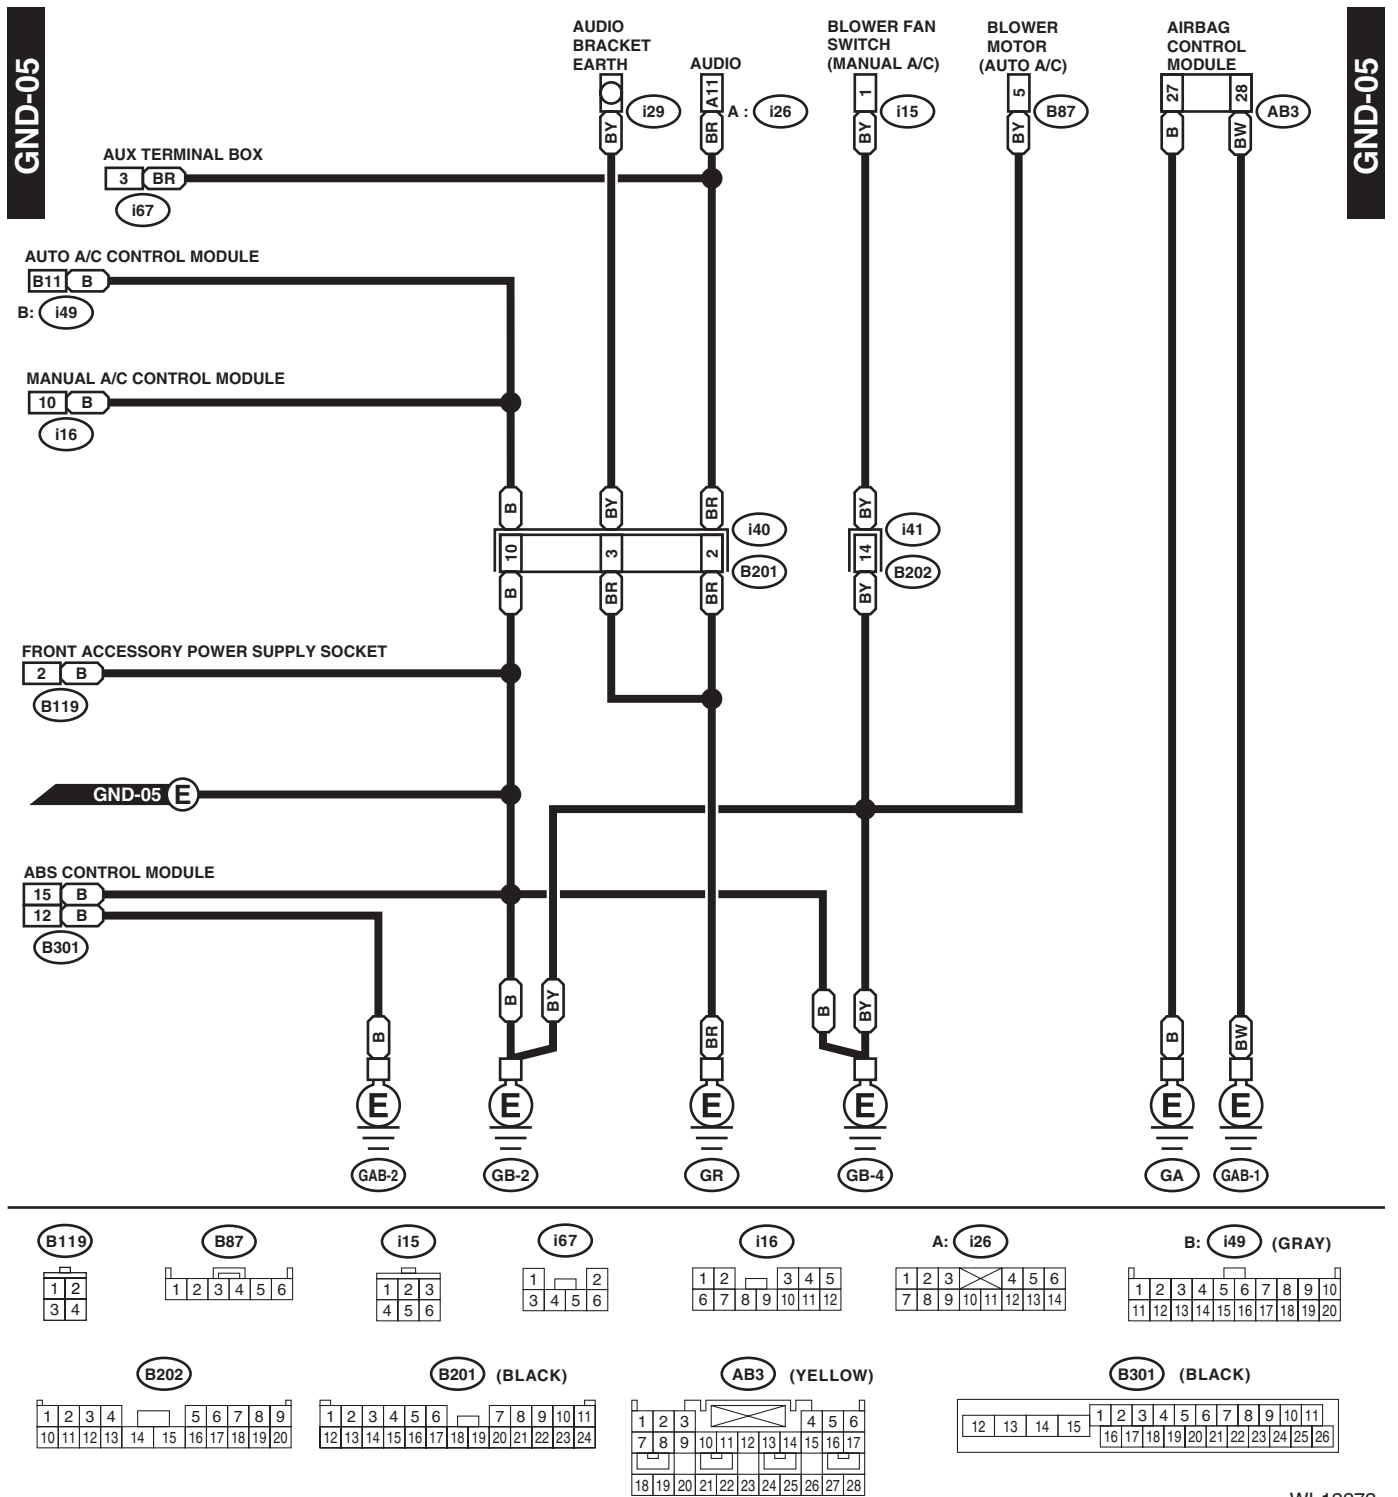

Ground Circuit

WIRING SYSTEM

4. Ground Circuit

A: WIRING DIAGRAM

WI-14972

Ground Circuit

WIRING SYSTEM

WI-15230

Ground Circuit

WIRING SYSTEM

WI-15231

Ground Circuit

1	2	3	4	5	6	7	8	9	10	11	12	13	14	15	16	17	18	19	20	21	22	23	24	25	26	27	28
29	30	31	32	33	34	35	36	37	38	39	40	41	42	43	44	45	46	47	48	49	50	51	52	53	54	55	
56	57	58	59	60	61	62	63	64	65	66	67	68	69	70	71	72	73	74	75	76	77	78	79	80	81	82	83

WI-15232

Ground Circuit

WIRING SYSTEM

WI-12272

Ground Circuit

WI-14975

Ground Circuit

WIRING SYSTEM

GND-07

GND-07

WI-13100

Ground Circuit

GND-08

GND-08

B11 HR (GRAY)

A: B54 HR