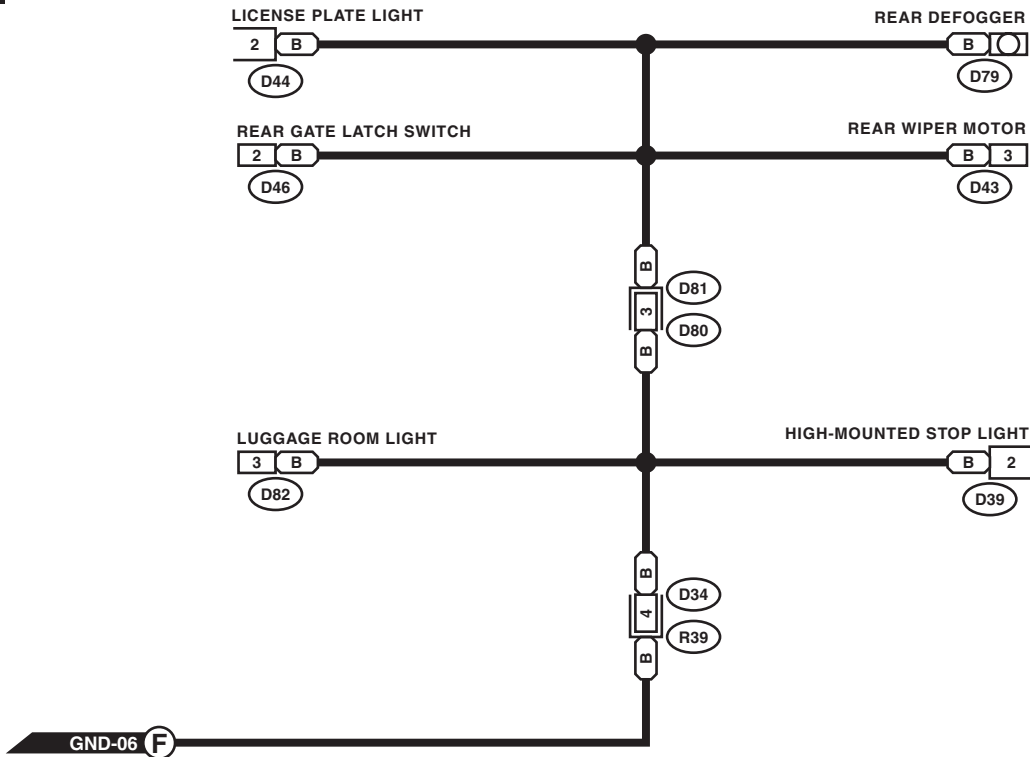

WI-15232

Ground Circuit

WIRING SYSTEM

WI-12272

Ground Circuit

WI-14975

Ground Circuit

WIRING SYSTEM

GND-07

GND-07

WI-13100

Ground Circuit

GND-08

GND-08

B11 HR (GRAY)

A: B54 HR