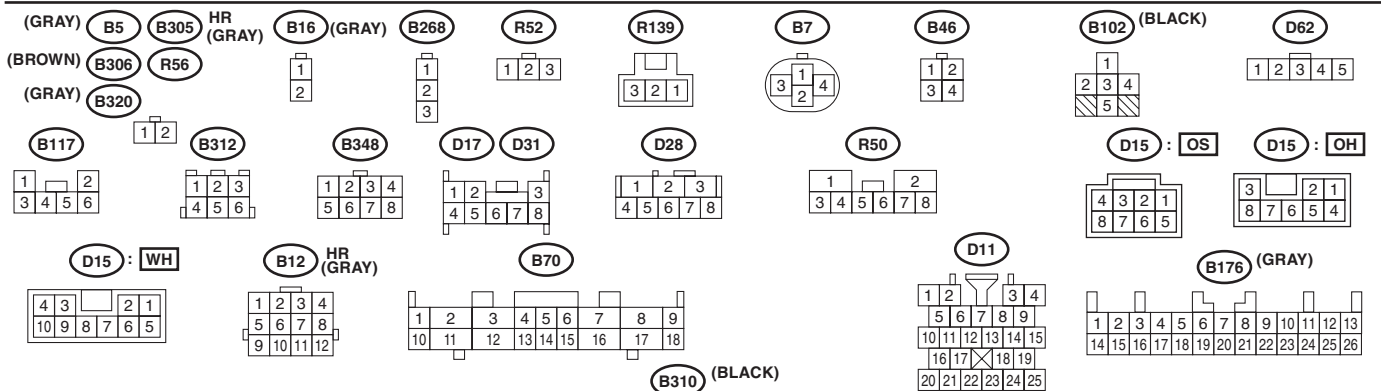

Ground Circuit

WIRING SYSTEM

4. Ground Circuit

A: WIRING DIAGRAM

WI-14972

Ground Circuit

WIRING SYSTEM

WI-15230

Ground Circuit

WIRING SYSTEM

WI-15231

Ground Circuit

1	2	3	4	5	6	7	8	9	10	11	12	13	14	15	16	17	18	19	20	21	22	23	24	25	26	27	28
29	30	31	32	33	34	35	36	37	38	39	40	41	42	43	44	45	46	47	48	49	50	51	52	53	54	55	
56	57	58	59	60	61	62	63	64	65	66	67	68	69	70	71	72	73	74	75	76	77	78	79	80	81	82	83

GND-07

GND-07

WI-13100

Ground Circuit

GND-08

GND-08

B11 HR (GRAY)

A: B54 HR