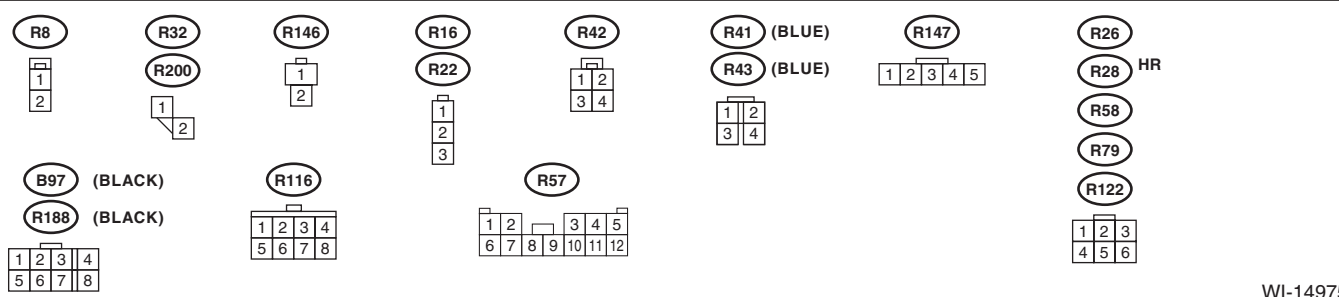

Ground Circuit

WIRING SYSTEM

WI-15231

Ground Circuit

1	2	3	4	5	6	7	8	9	10	11	12	13	14	15	16	17	18	19	20	21	22	23	24	25	26	27	28
29	30	31	32	33	34	35	36	37	38	39	40	41	42	43	44	45	46	47	48	49	50	51	52	53	54	55	
56	57	58	59	60	61	62	63	64	65	66	67	68	69	70	71	72	73	74	75	76	77	78	79	80	81	82	83

WI-15232

Ground Circuit

WIRING SYSTEM

WI-12272

Ground Circuit

WI-14975

Ground Circuit

WIRING SYSTEM

GND-07

GND-07

WI-13100

Ground Circuit

GND-08

GND-08

B11 HR (GRAY)

A: B54 HR