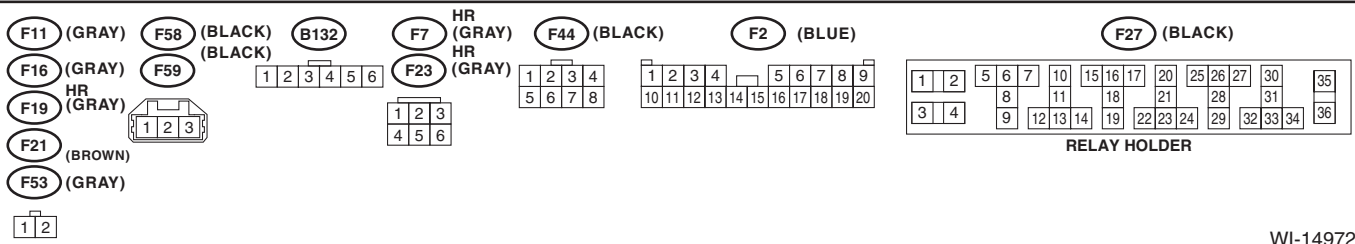

Ground Circuit

WIRING SYSTEM

4. Ground Circuit

A: WIRING DIAGRAM

WI-14972