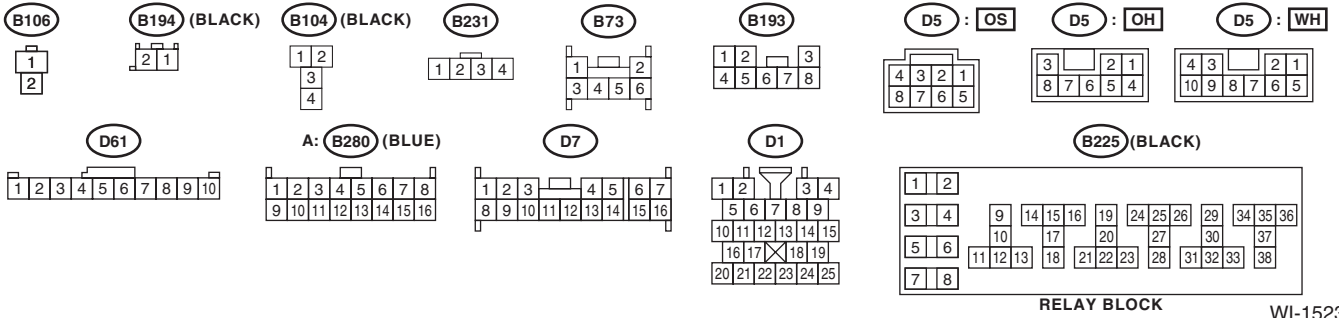

Ground Circuit

WIRING SYSTEM

4. Ground Circuit

A: WIRING DIAGRAM

WI-14972

Ground Circuit

WIRING SYSTEM

WI-15230

Ground Circuit

WIRING SYSTEM

WI-15231

Ground Circuit

1	2	3	4	5	6	7	8	9	10	11	12	13	14	15	16	17	18	19	20	21	22	23	24	25	26	27	28
29	30	31	32	33	34	35	36	37	38	39	40	41	42	43	44	45	46	47	48	49	50	51	52	53	54	55	
56	57	58	59	60	61	62	63	64	65	66	67	68	69	70	71	72	73	74	75	76	77	78	79	80	81	82	83

GND-07

GND-07

WI-13100

Ground Circuit

GND-08

GND-08

B11 HR (GRAY)

A: B54 HR