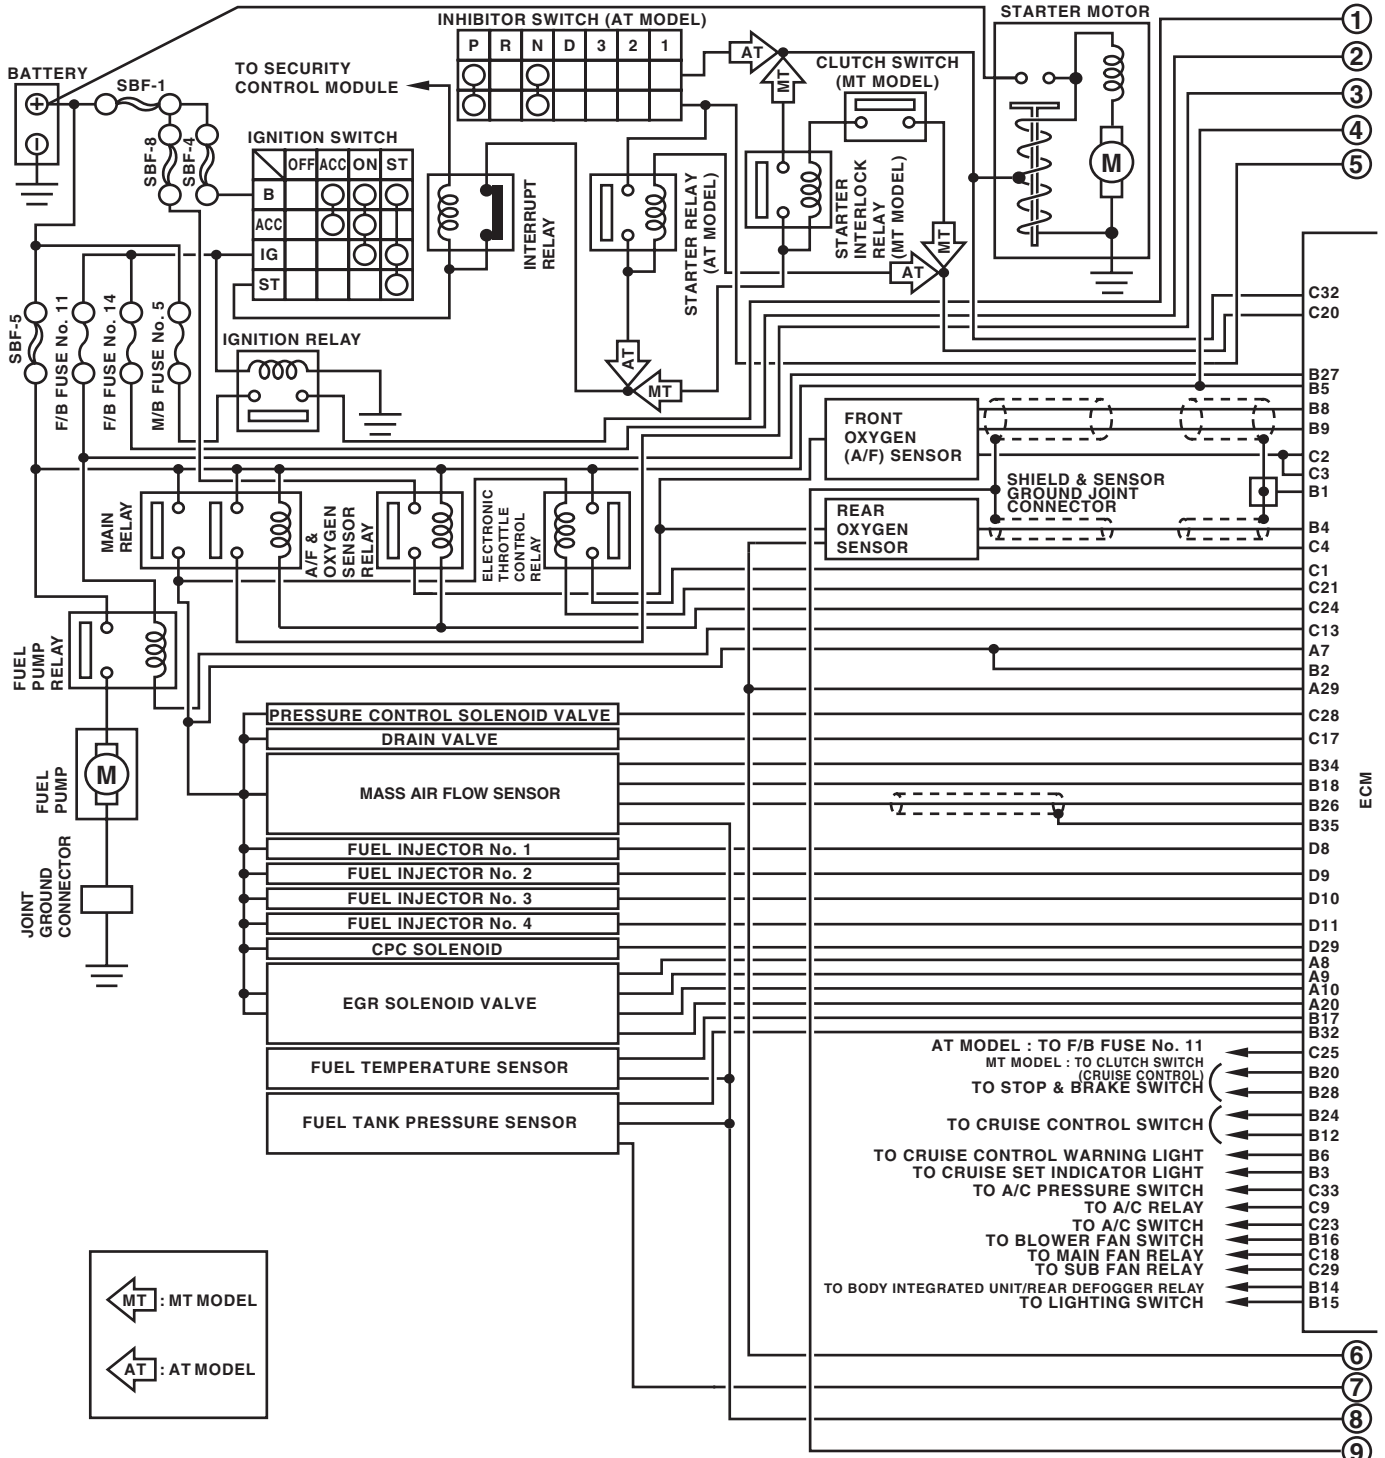

Engine Electrical System

WIRING SYSTEM

5. Engine Electrical System

A: WIRING DIAGRAM

1. NON-TURBO MODEL

WI-12206

Engine Electrical System

WIRING SYSTEM