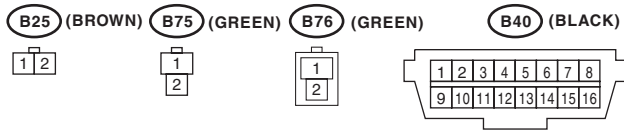

Engine Electrical System

WIRING SYSTEM

WI-14983