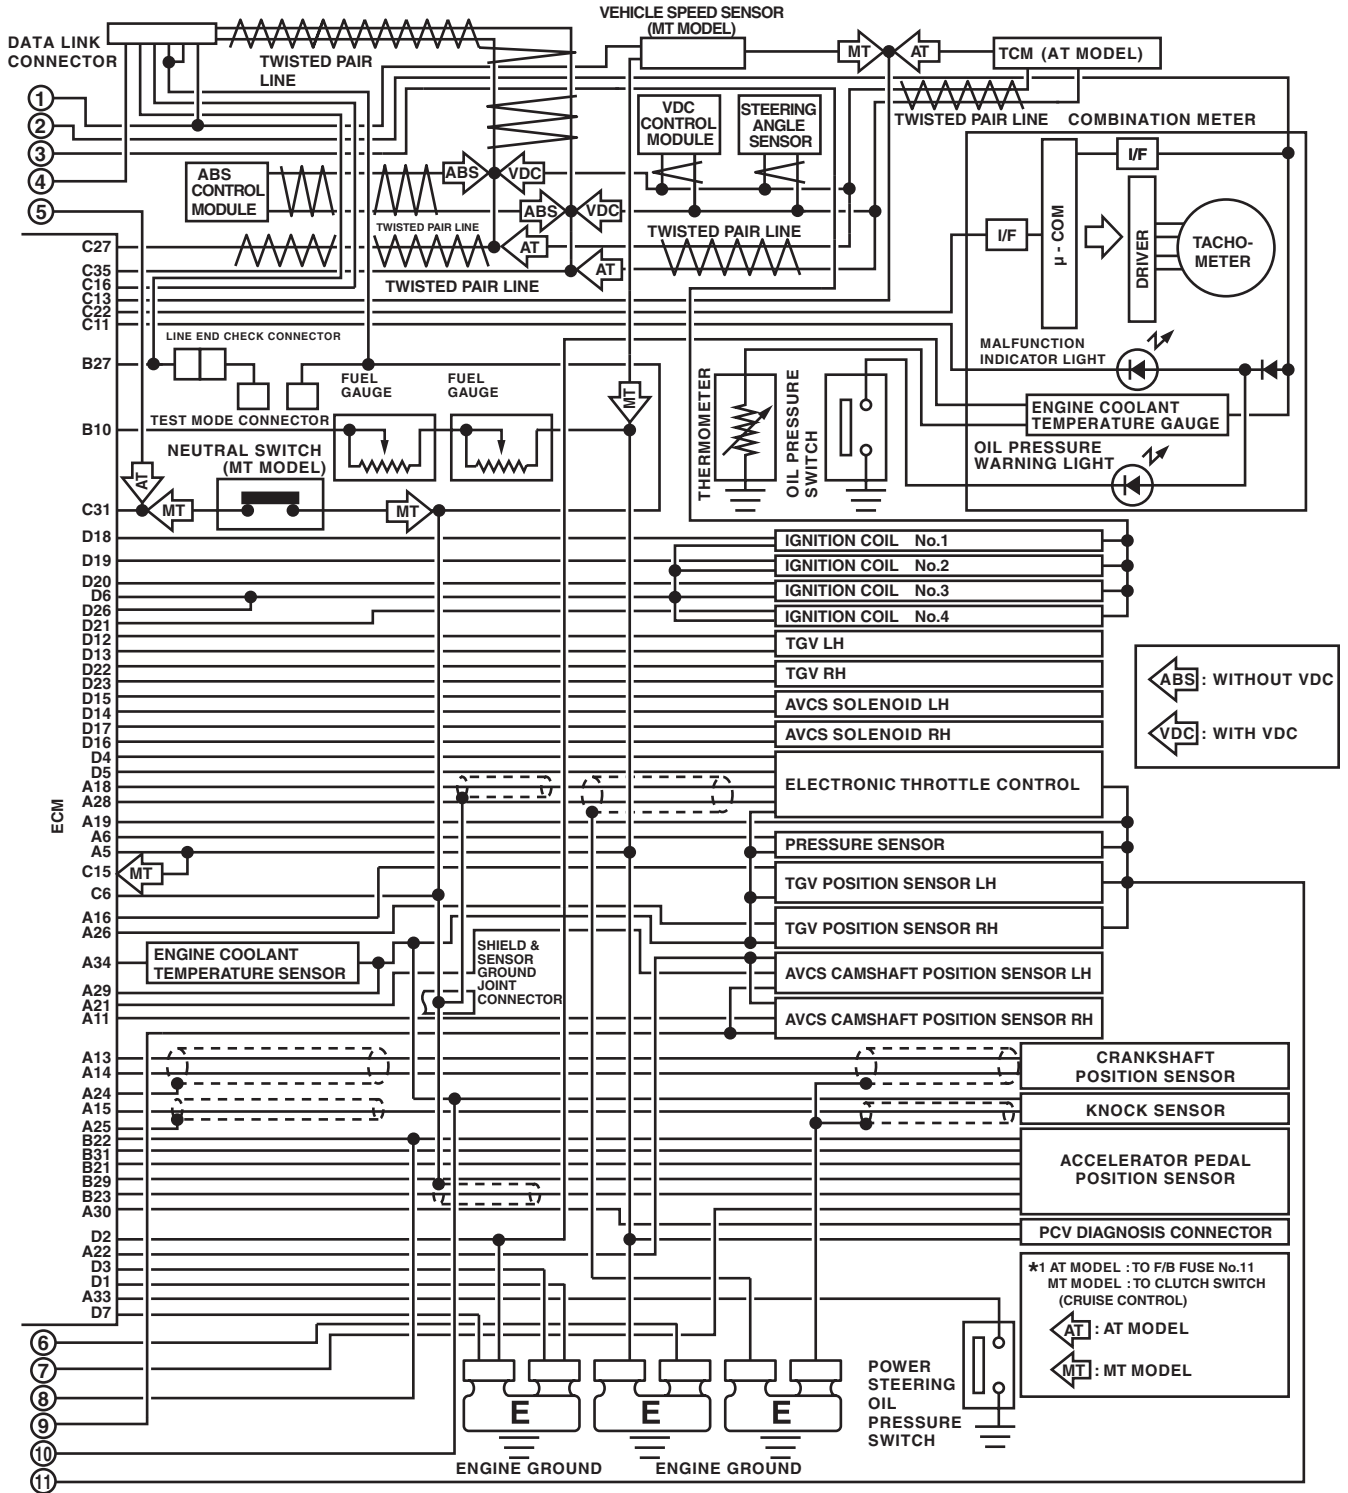

WI-14989

Engine Electrical System

WIRING SYSTEM

2. TURBO MODEL

WI-12217

Engine Electrical System

WIRING SYSTEM

WI-15233