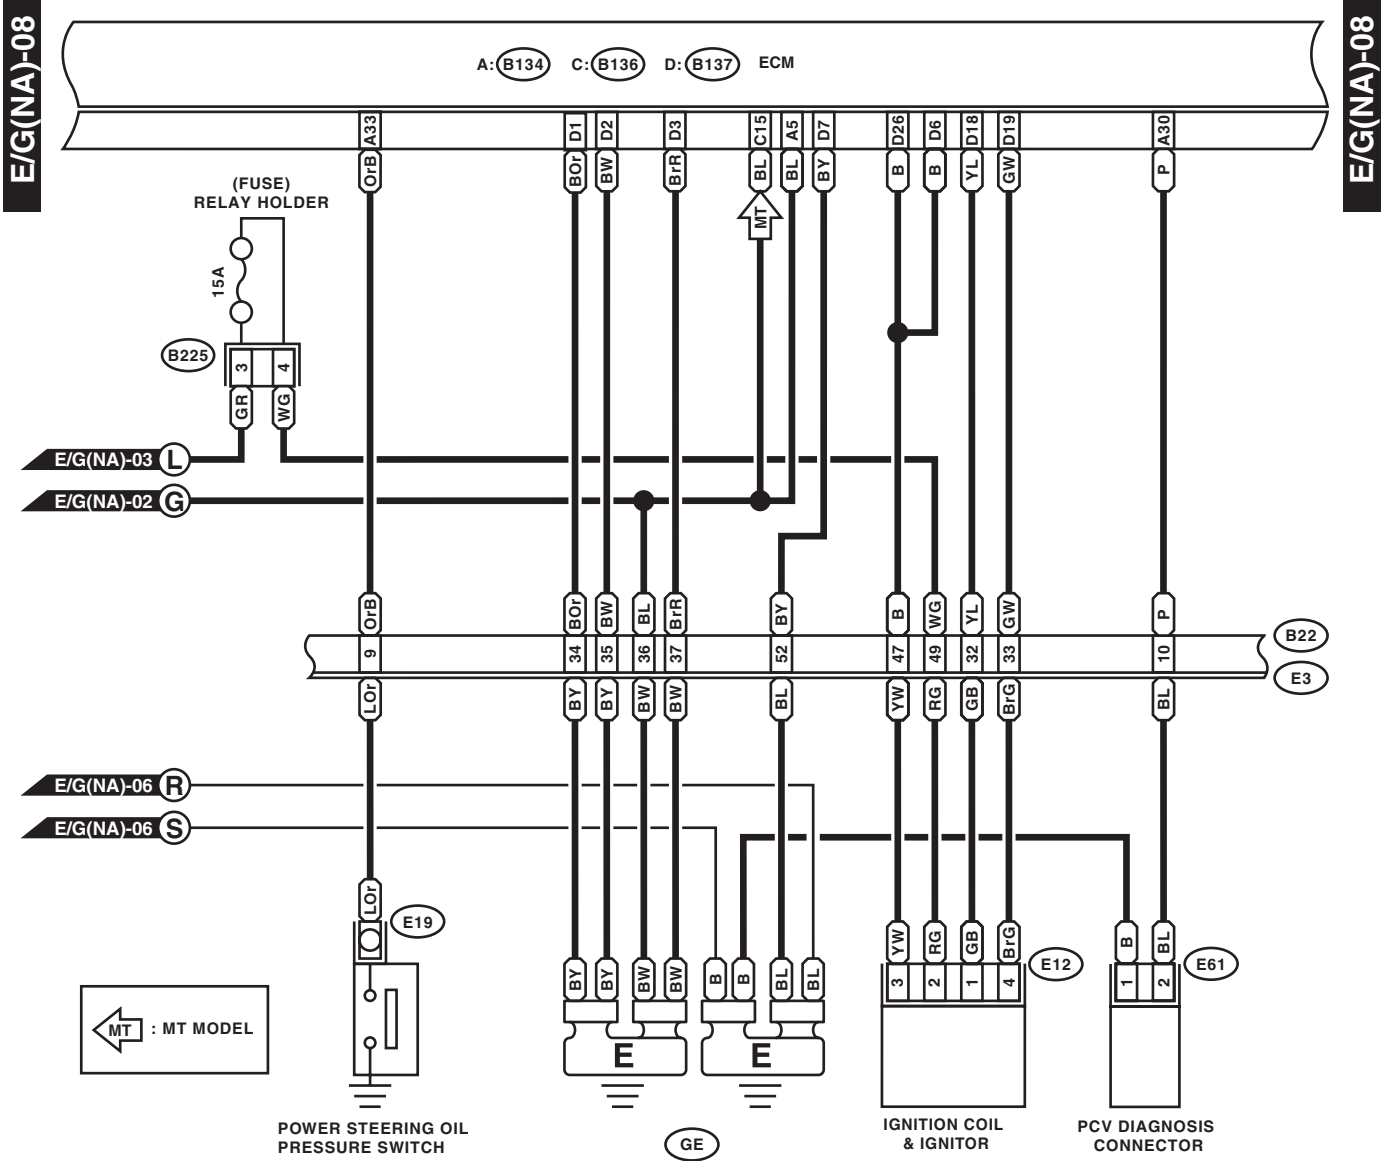

A: B134 HR

WI-14985

Engine Electrical System

WIRING SYSTEM

WI-14986

Engine Electrical System

WIRING SYSTEM

- E69** (BLUE)
- E70** (BLUE)
- E75** (BLACK)