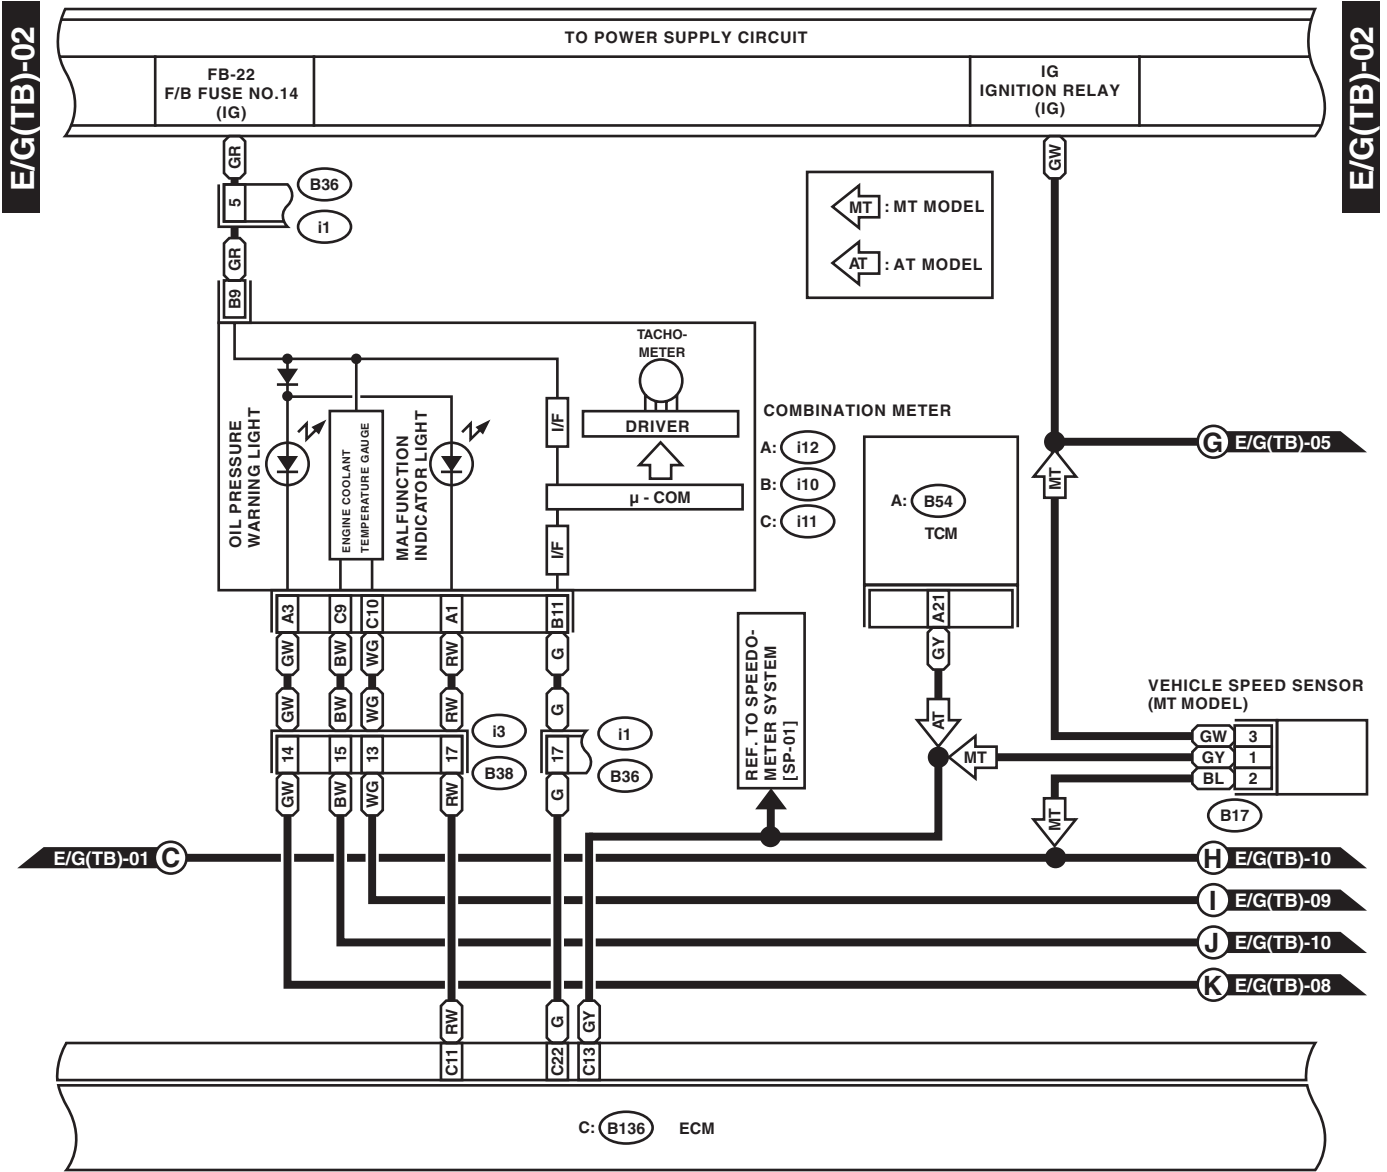

Engine Electrical System

WIRING SYSTEM

WI-14990

Engine Electrical System

WIRING SYSTEM

B17 HR (BLACK)

1	2
3	4

C: i11 (GREEN)

1	2	3	4	5	6	7	8	9	10
---	---	---	---	---	---	---	---	---	----

A: i12 (GREEN)

1	2	3	4	5	6		
7	8	9	10	11	12	13	14

B36

1	2	3	4	5	6	7	8	9	10	11		
12	13	14	15	16	17	18	19	20	21	22	23	24

B: i10 (GREEN)

1	2	3	4	5	6	7	8	9	10	11	12	13	14		
15	16	17	18	19	20	21	22	23	24	25	26	27	28	29	30