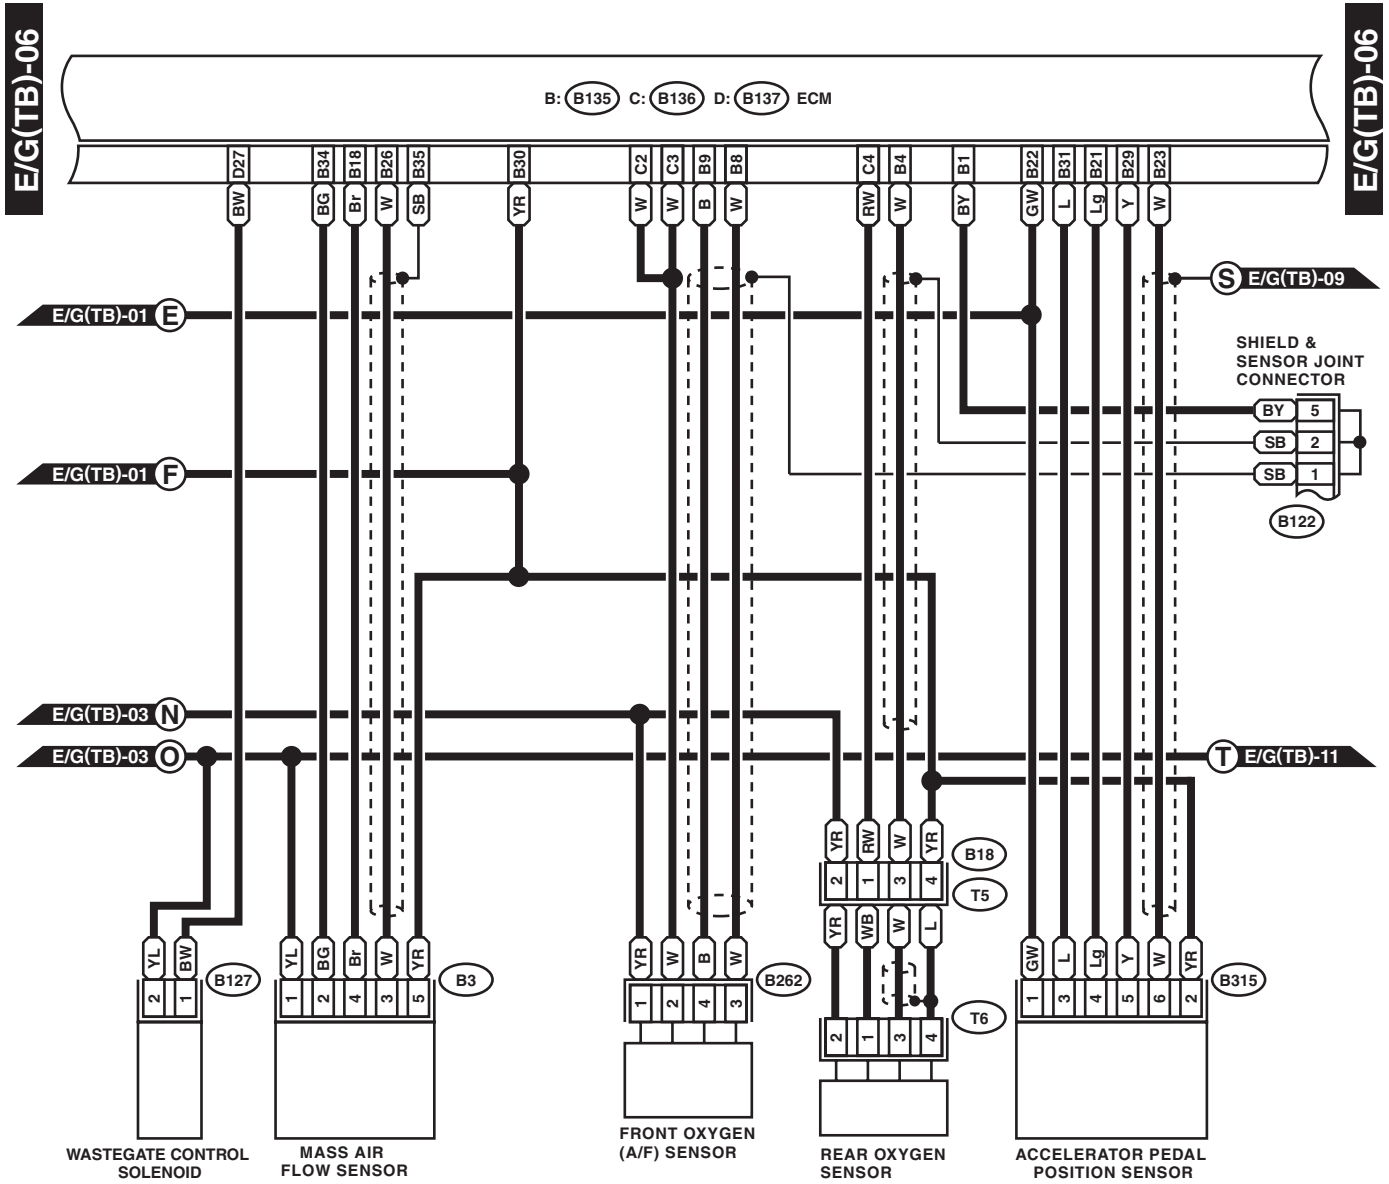

Engine Electrical System

WIRING SYSTEM

WI-14995