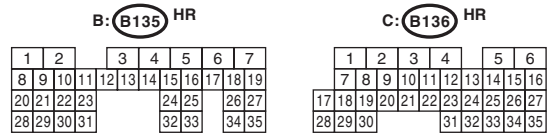

Engine Electrical System

WIRING SYSTEM

WI-14983