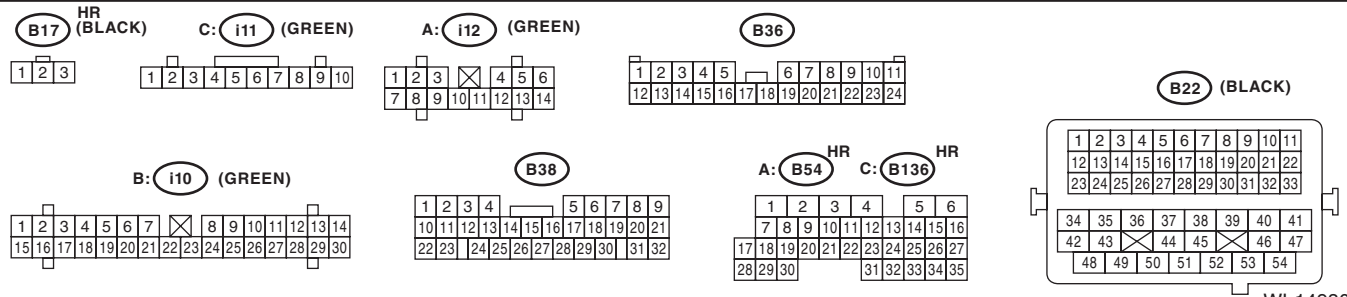

Engine Electrical System

WIRING SYSTEM

WI-14980