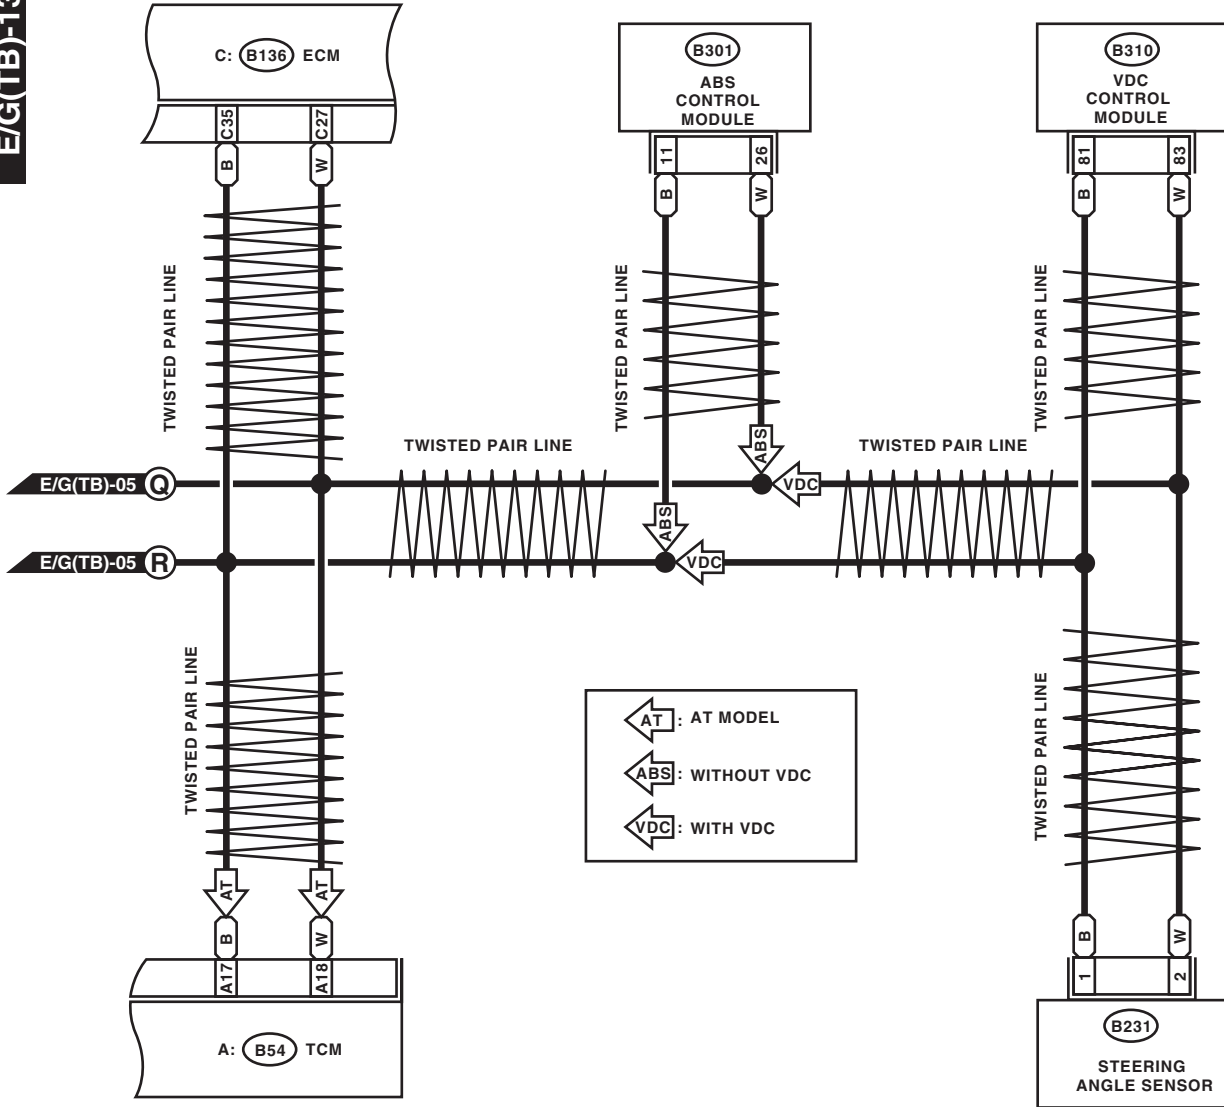

Engine Electrical System

WIRING SYSTEM

E/G(TB)-13

E/G(TB)-13