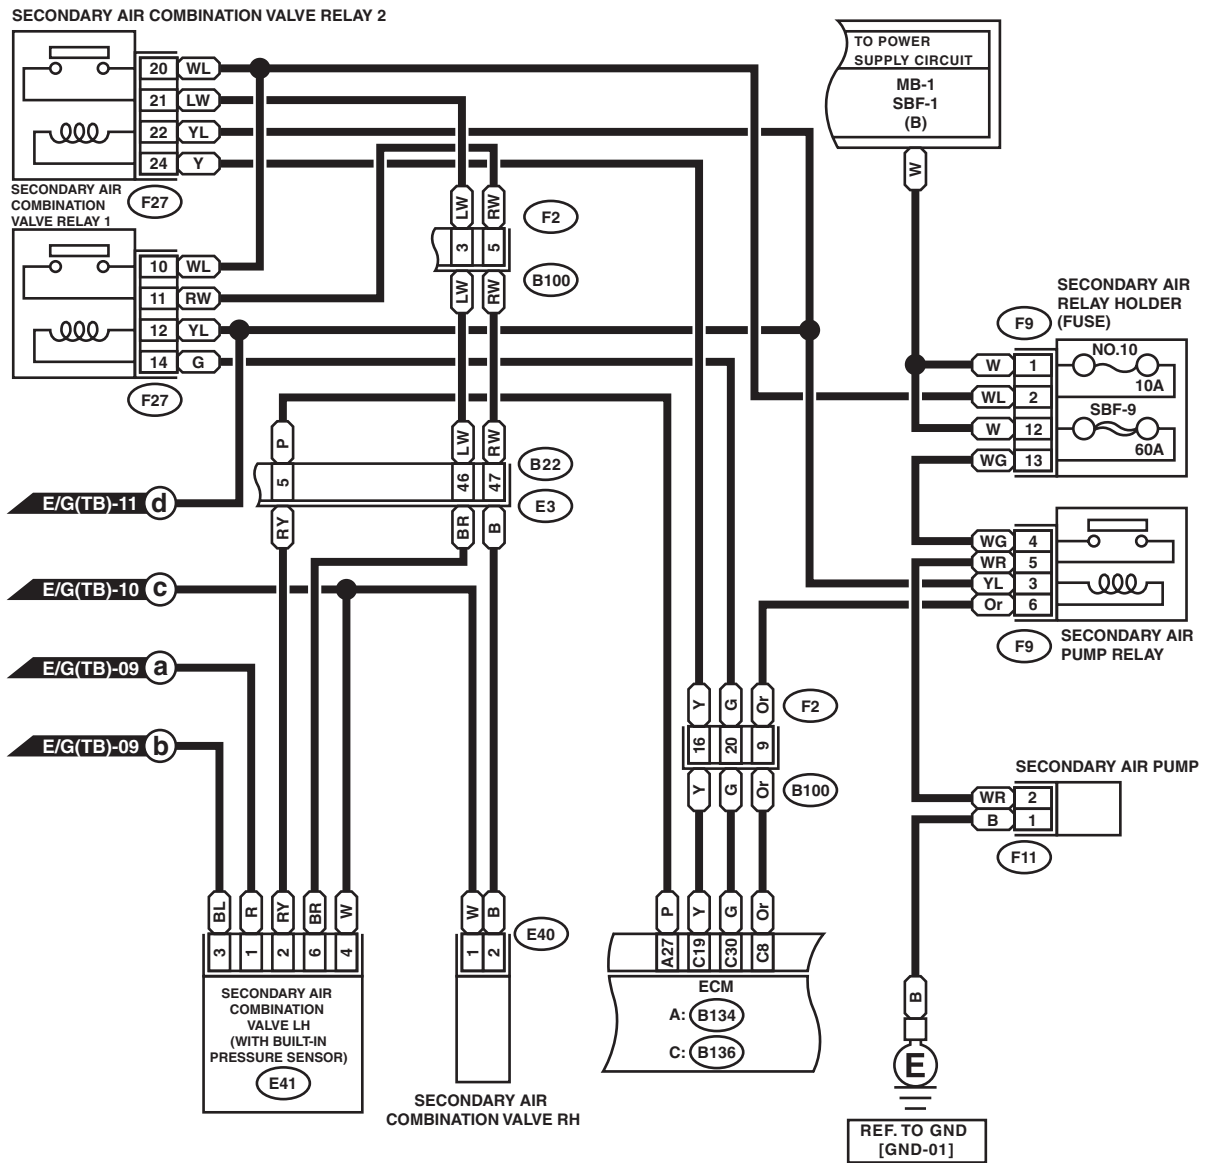

Engine Electrical System

WIRING SYSTEM

E/G(TB)-12

E/G(TB)-12

WI-15001