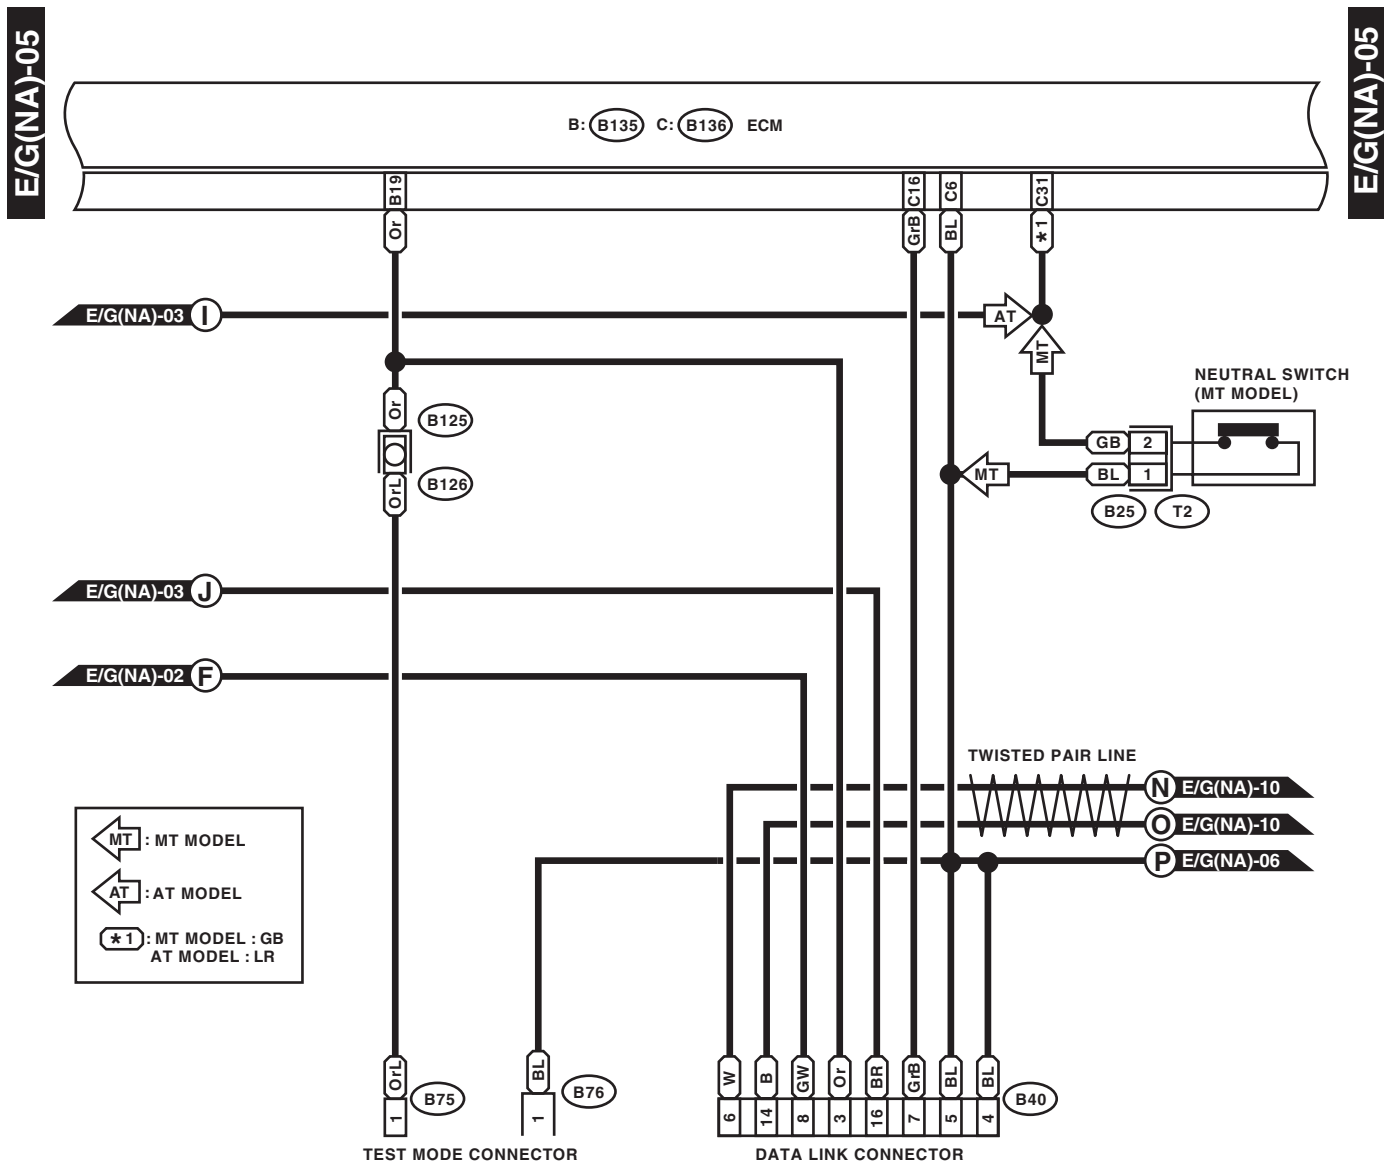

Engine Electrical System

WIRING SYSTEM

WI-14983