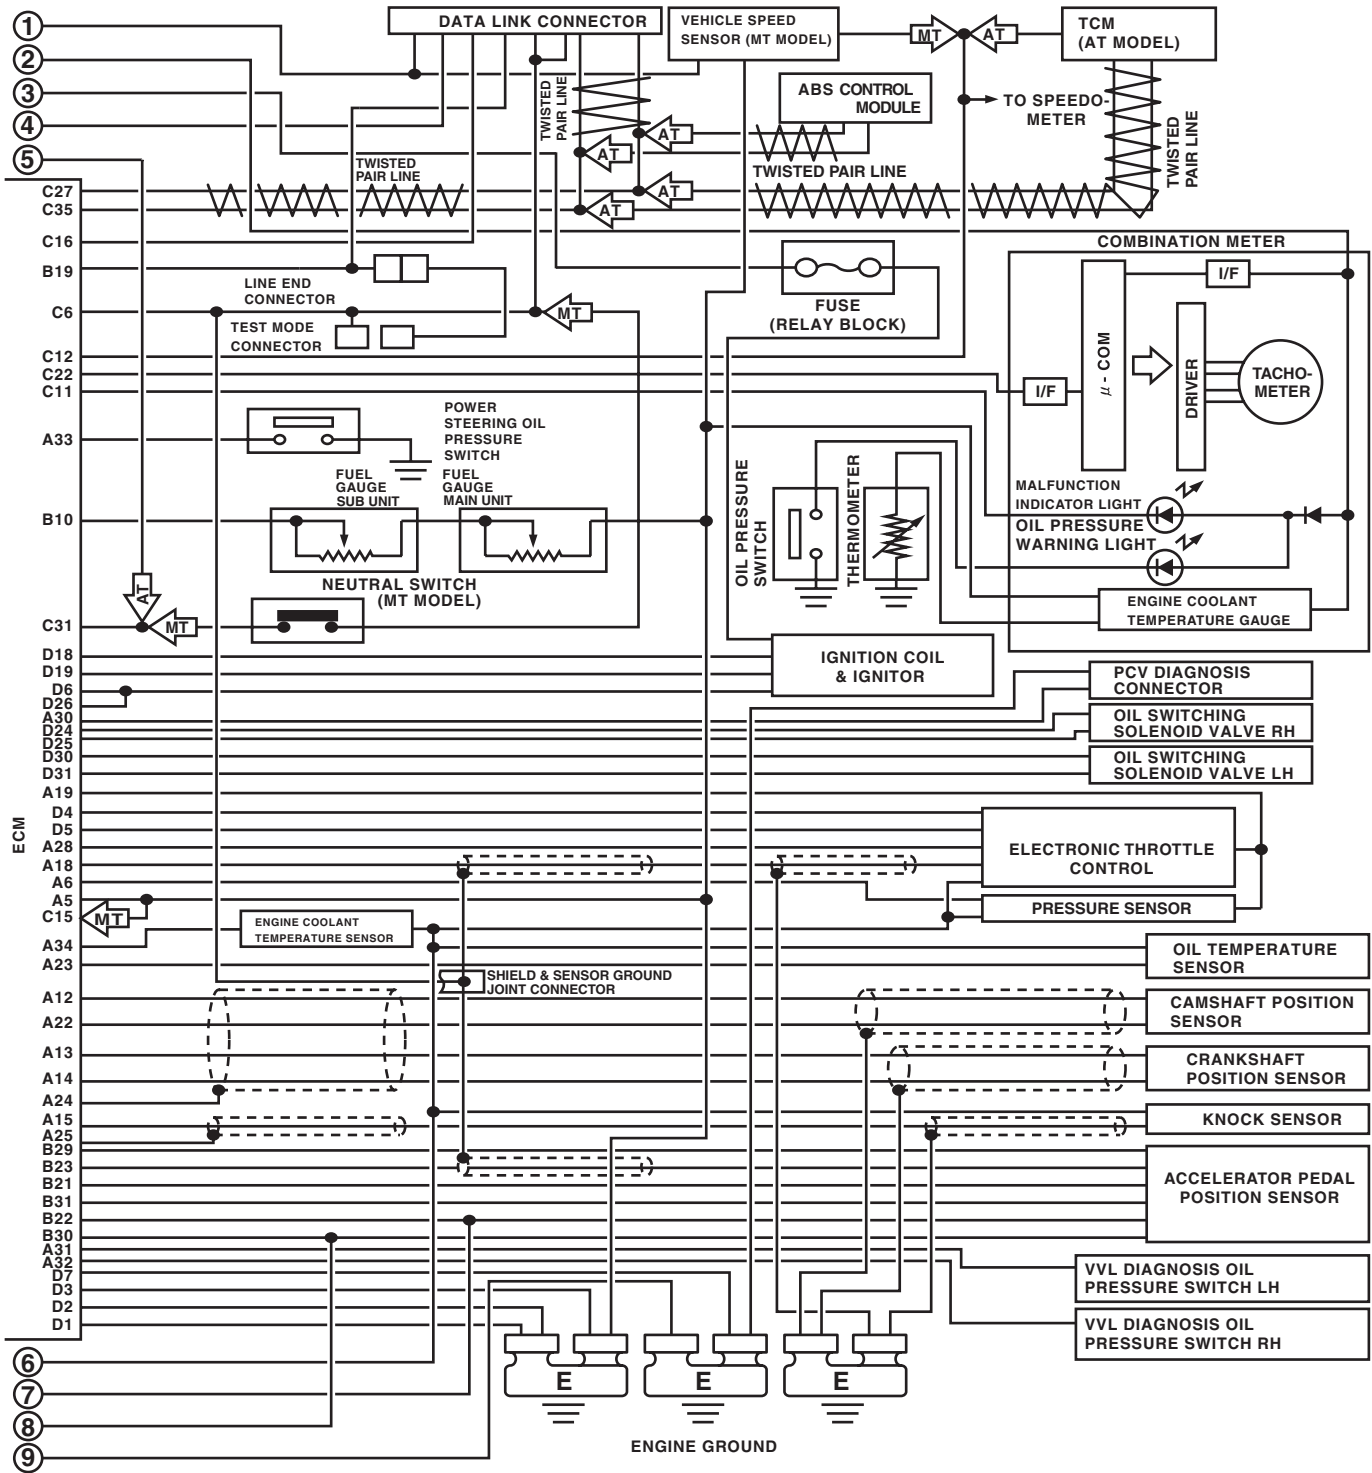

Engine Electrical System

WIRING SYSTEM

5. Engine Electrical System

A: WIRING DIAGRAM

1. NON-TURBO MODEL

WI-12206

Engine Electrical System

WIRING SYSTEM