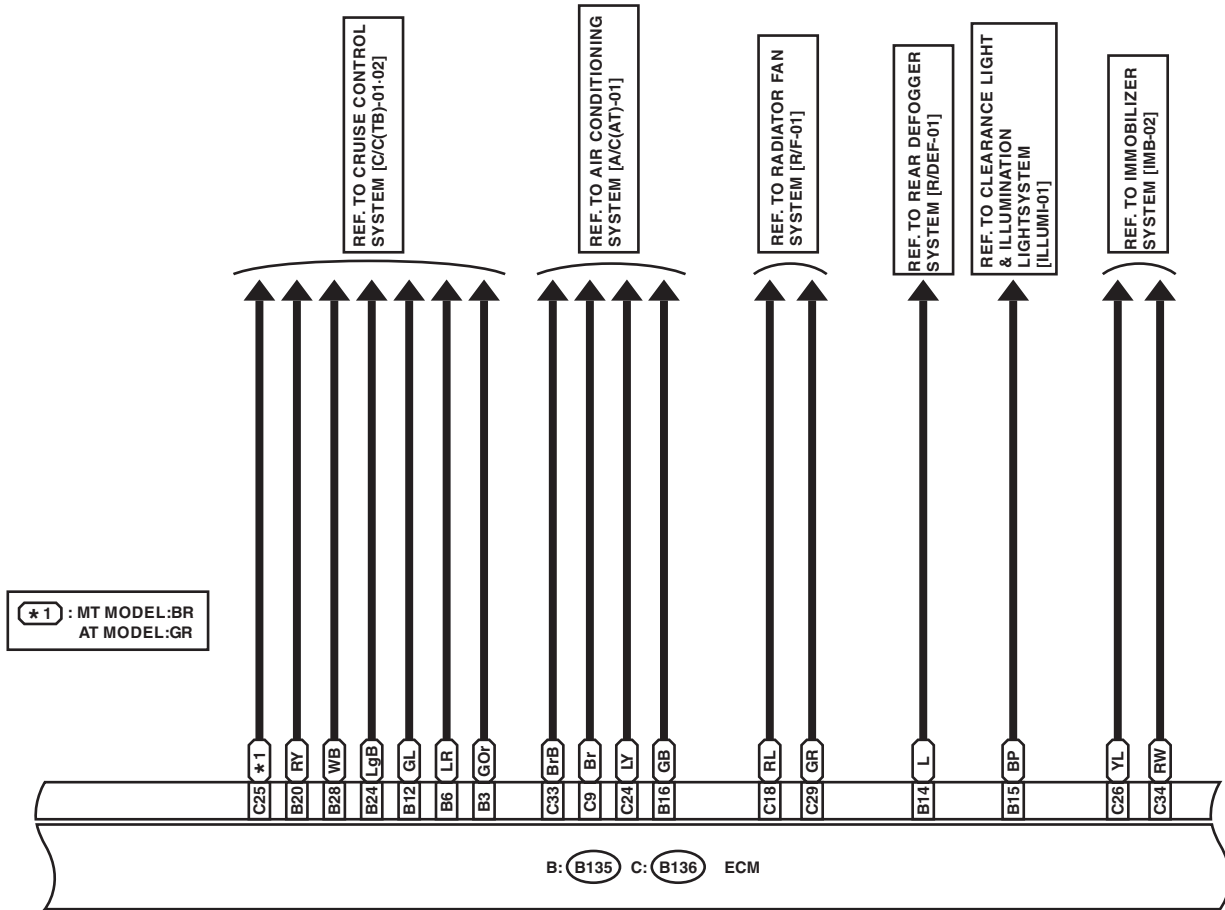

WI-14991

Engine Electrical System

WIRING SYSTEM

RELAY BLOCK

WI-14992

E/G(TB)-04

E/G(TB)-04

B: B135 HR