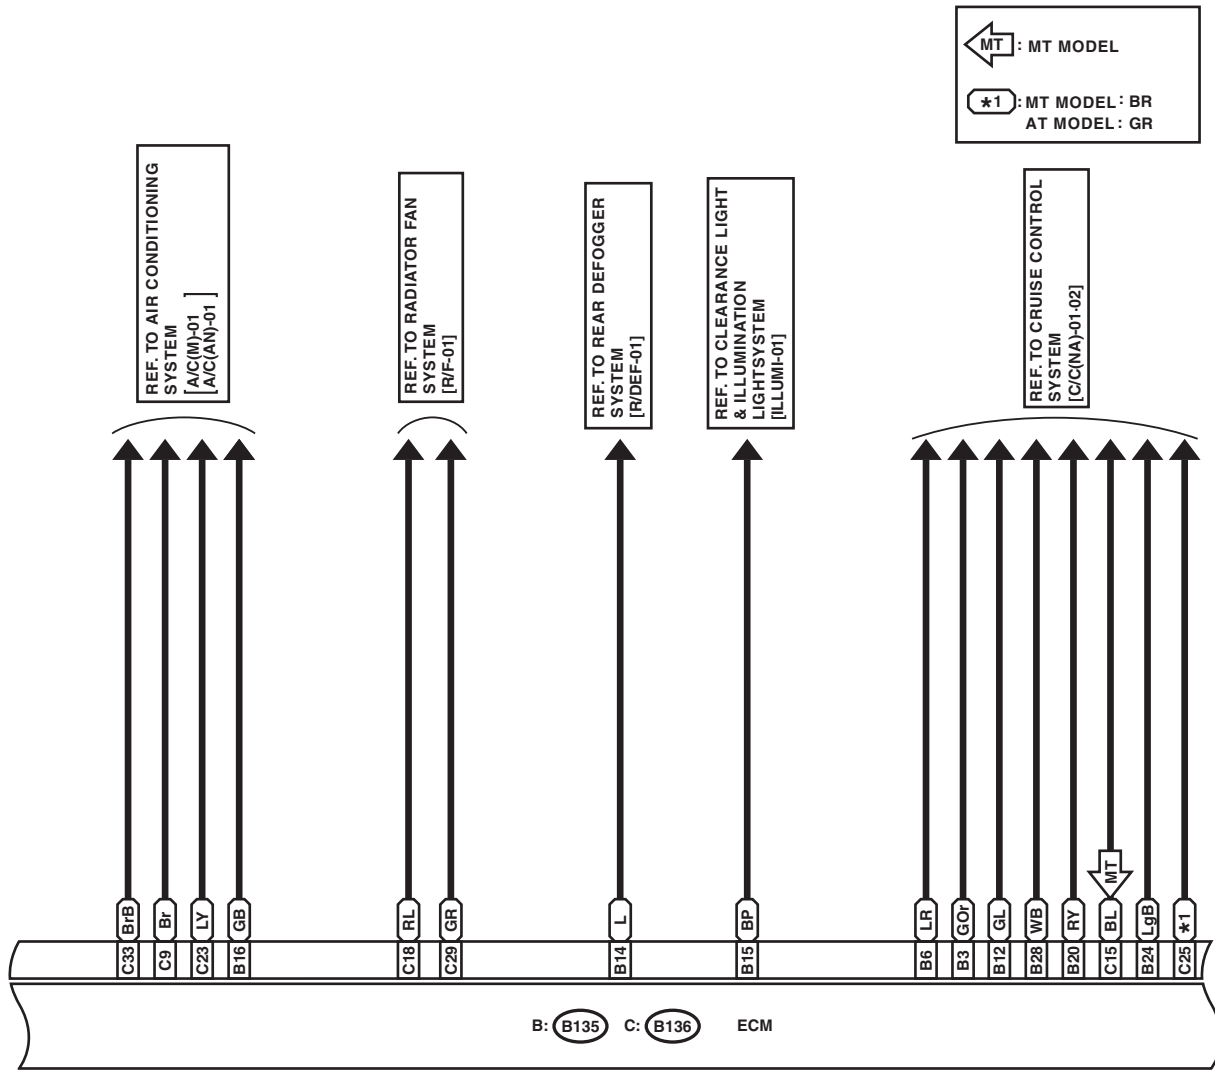

E/G(NA)-04

E/G(NA)-04

B: B135 HR

1	2	3	4	5	6	7
8	9	10	11	12	13	14
15	16	17	18	19	20	21
22	23	24	25	26	27	28
29	30	31	32	33	34	35

C: B136 HR

1	2	3	4	5	6
7	8	9	10	11	12
13	14	15	16	17	18
19	20	21	22	23	24
25	26	27	28	29	30
31	32	33	34	35