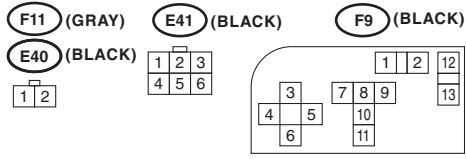

Engine Electrical System

WIRING SYSTEM

E/G(TB)-12

E/G(TB)-12

WI-15001