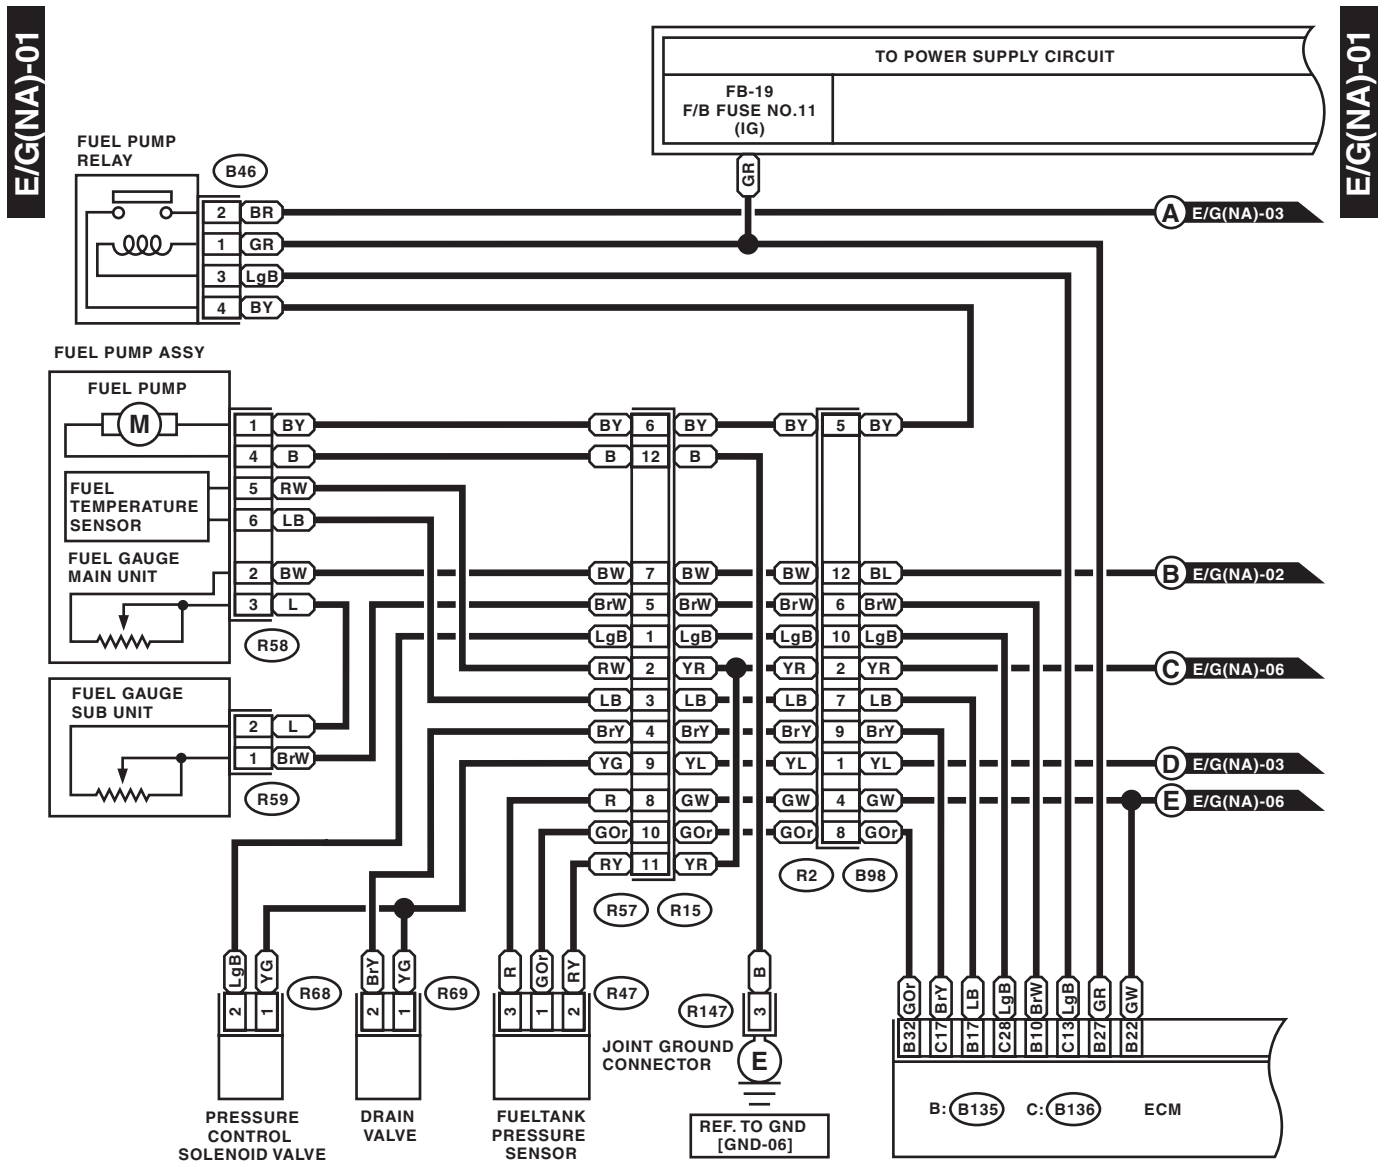

Engine Electrical System

WIRING SYSTEM

WI-14979