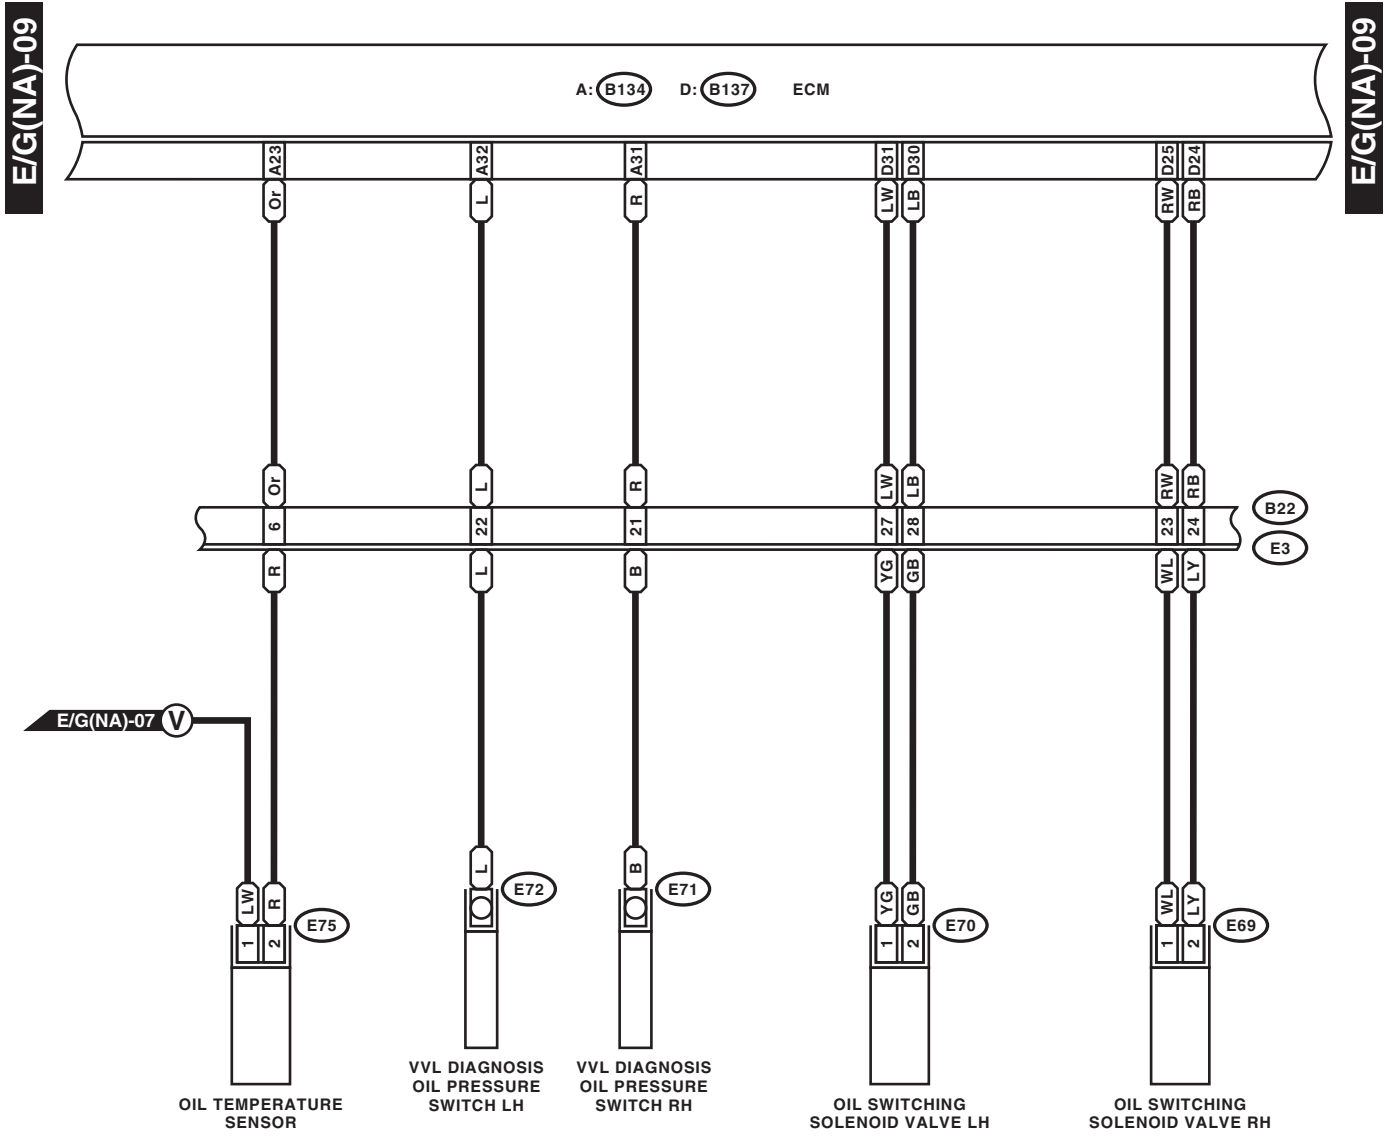

A: B134 HR

WI-14985

Engine Electrical System

WIRING SYSTEM

WI-14986

Engine Electrical System

WIRING SYSTEM

- E69** (BLUE)
- E70** (BLUE)
- E75** (BLACK)