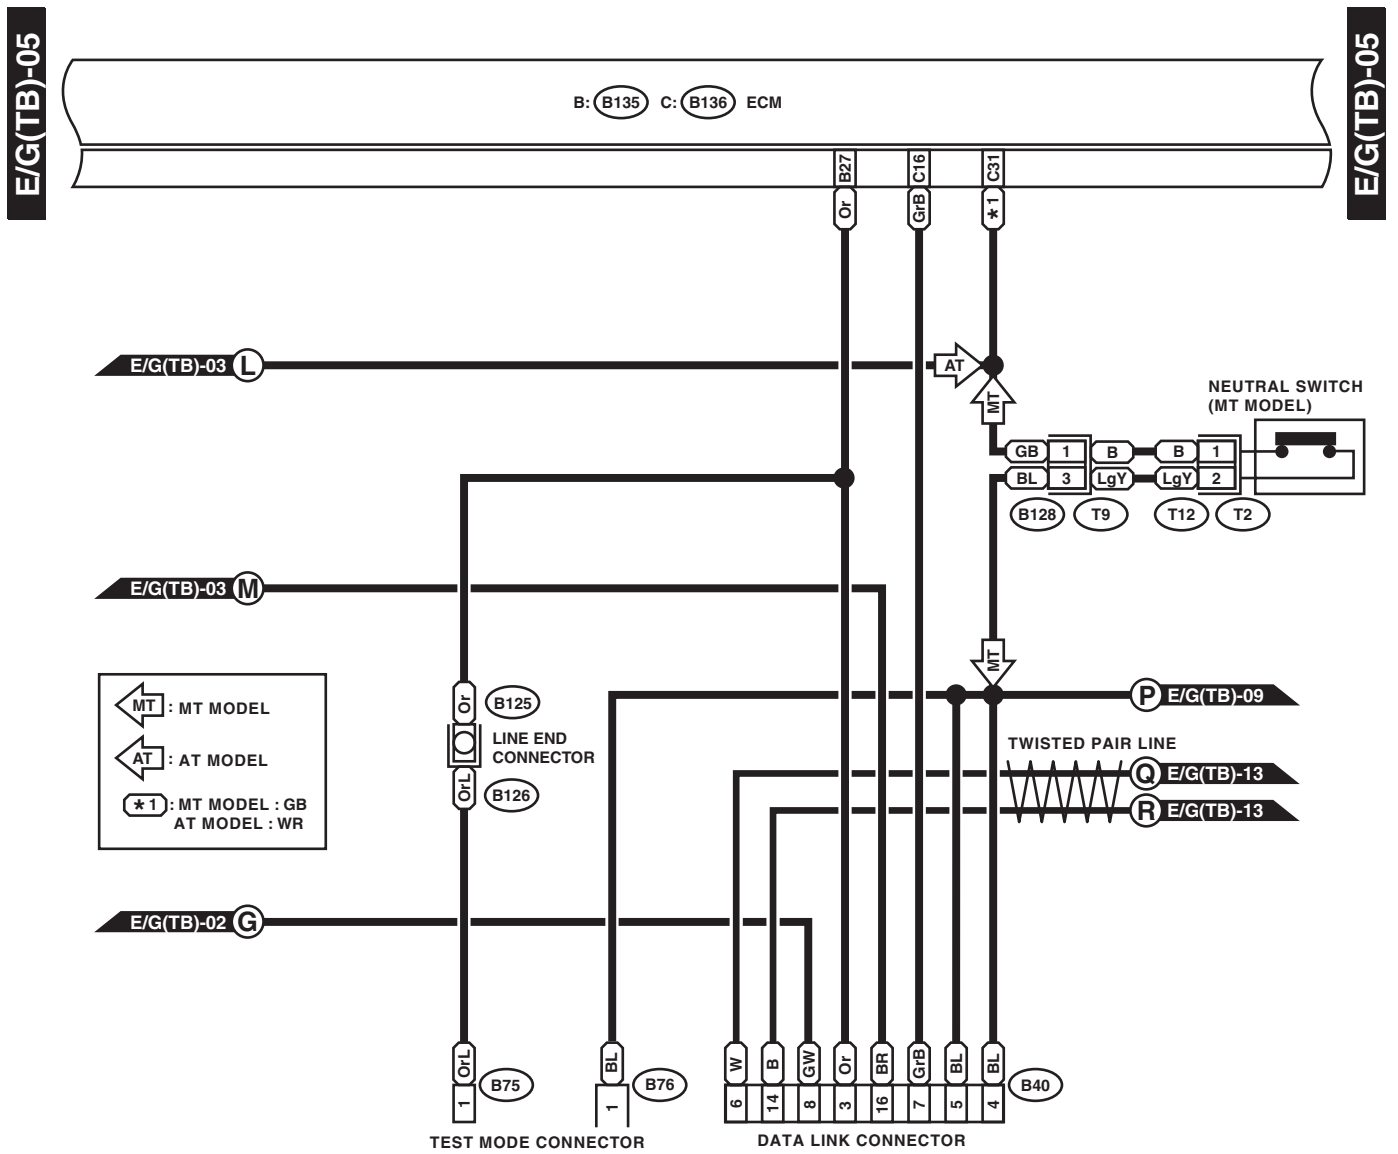

Engine Electrical System

WIRING SYSTEM

WI-14994