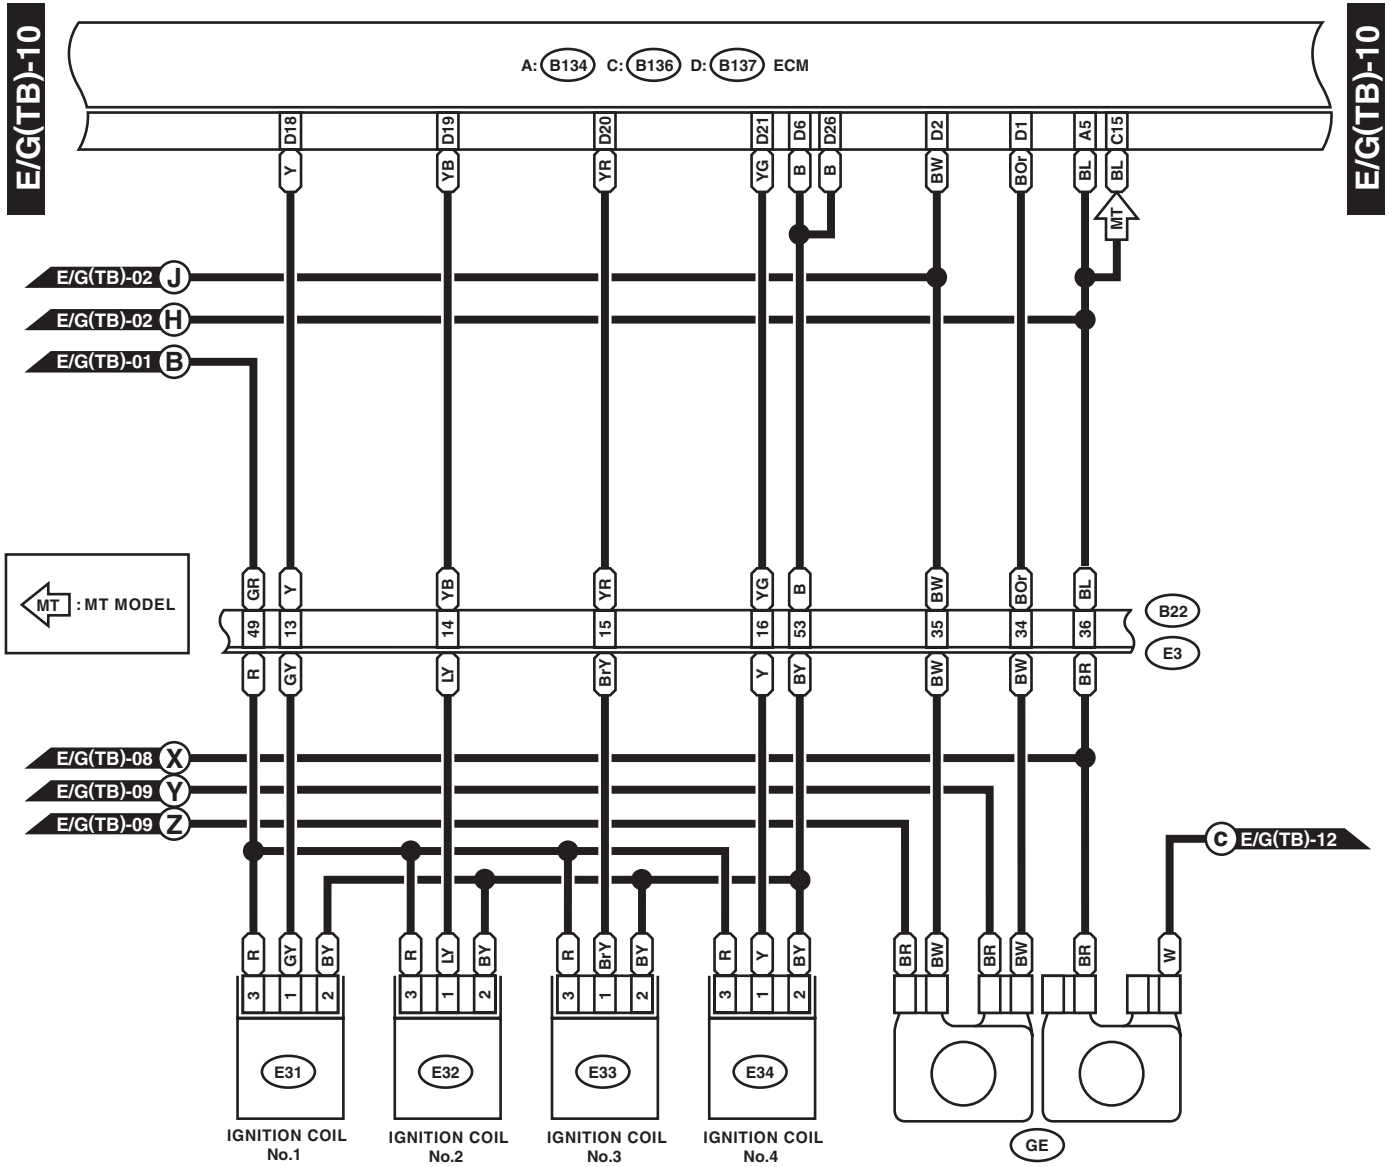

WI-14997

Engine Electrical System

WIRING SYSTEM

WI-14998

Engine Electrical System

WIRING SYSTEM

D: (B137) HR

1	2	3	4	5	6	7
8	9	10	11	12	13	14
15	16	17	18	19	20	21
22	23	24	25	26	27	28
29	30	31	32	33	34	35