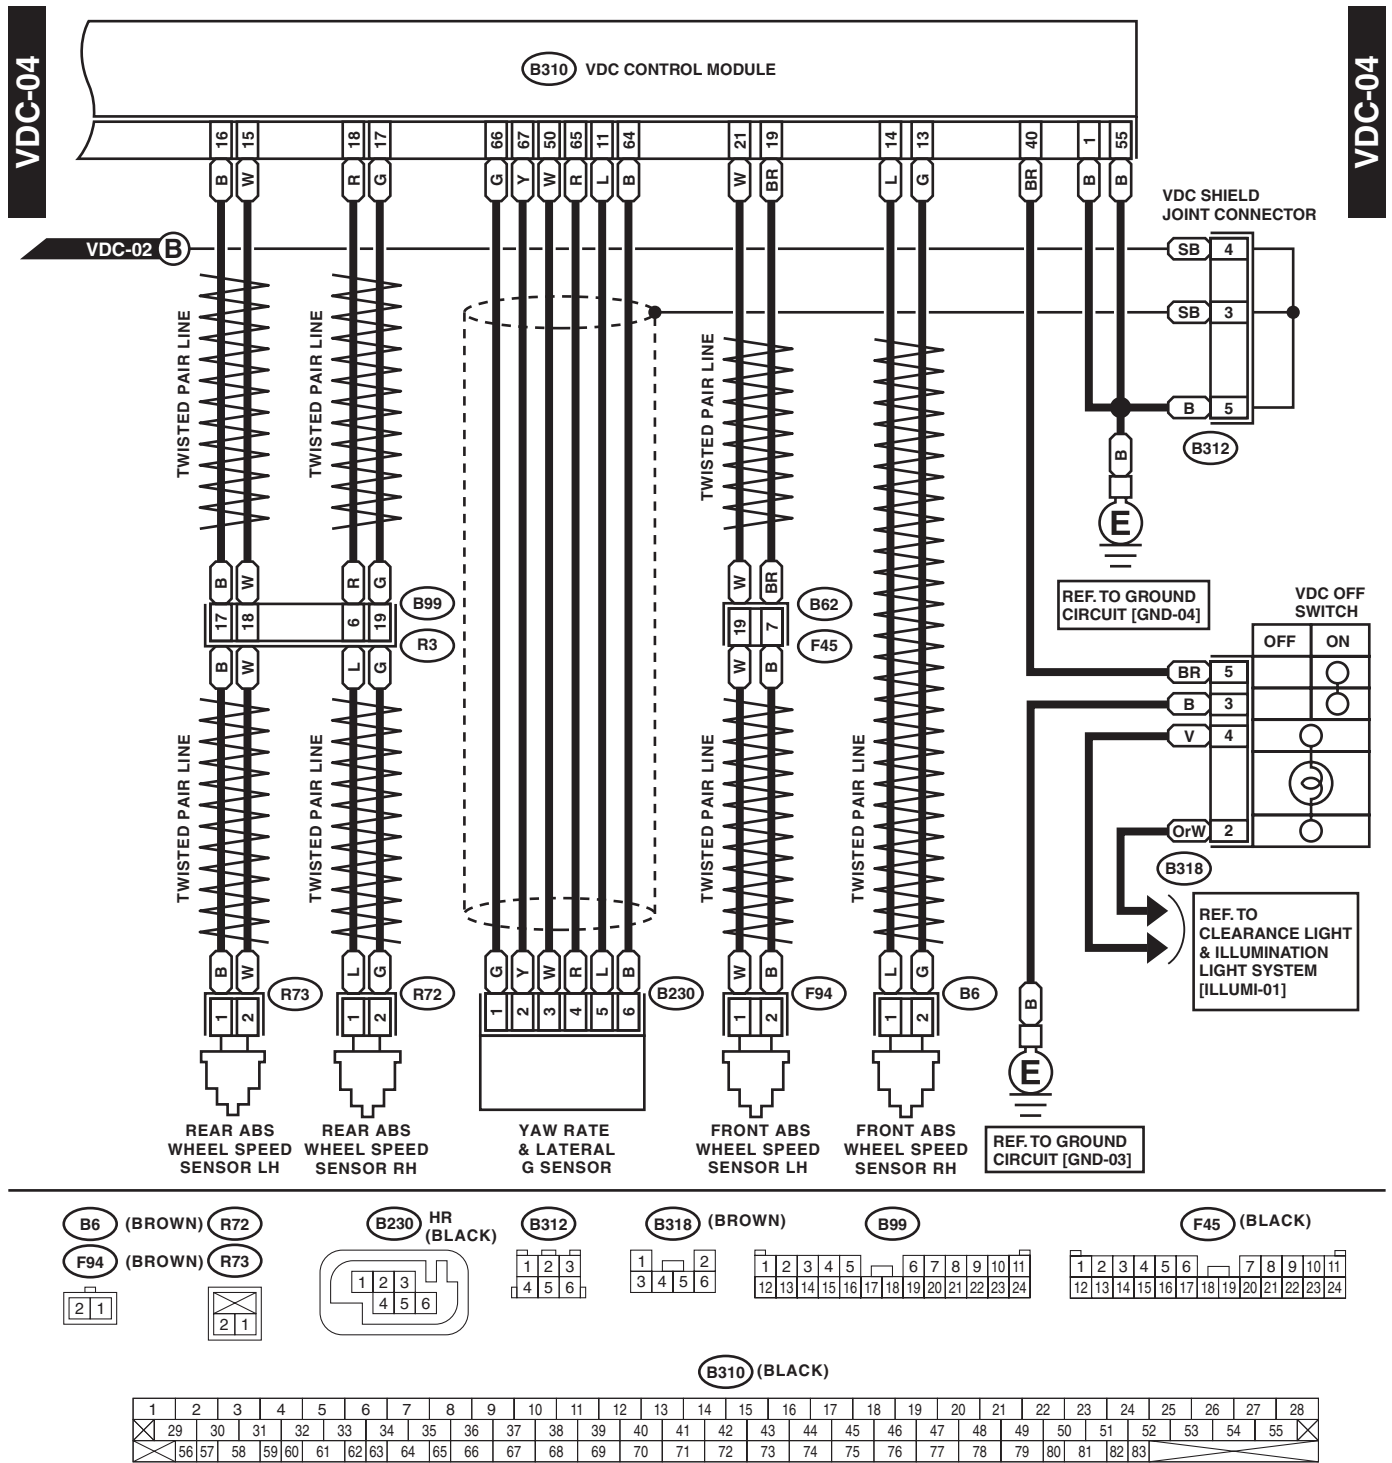

Vehicle Dynamics Control System

WIRING SYSTEM

WI-15240