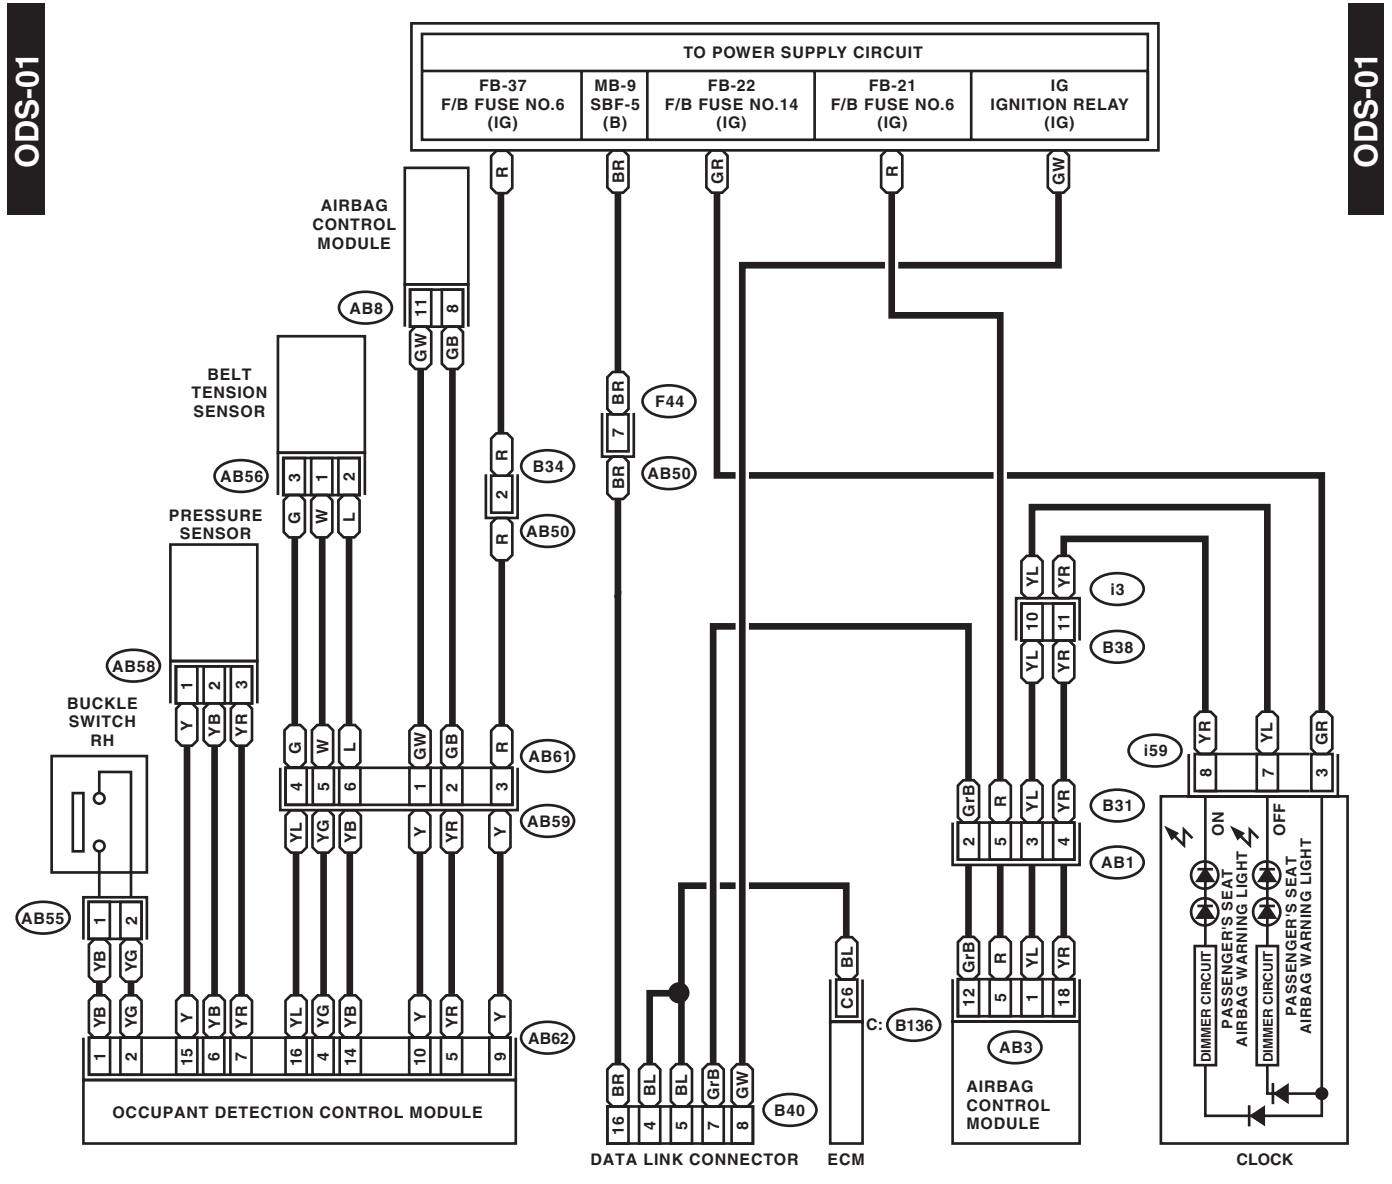

Occupant Detection System

WIRING SYSTEM

12. Occupant Detection System

A: WIRING DIAGRAM

WI-15018