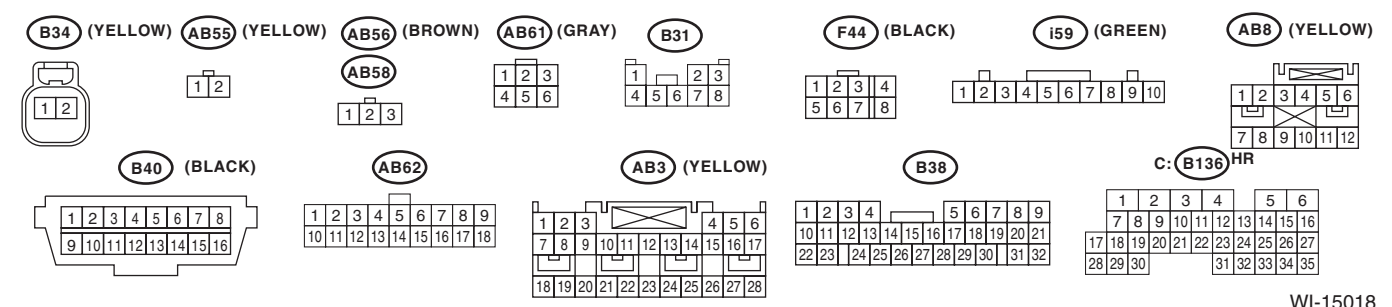

Occupant Detection System

WIRING SYSTEM

12. Occupant Detection System

A: WIRING DIAGRAM

WI-15018