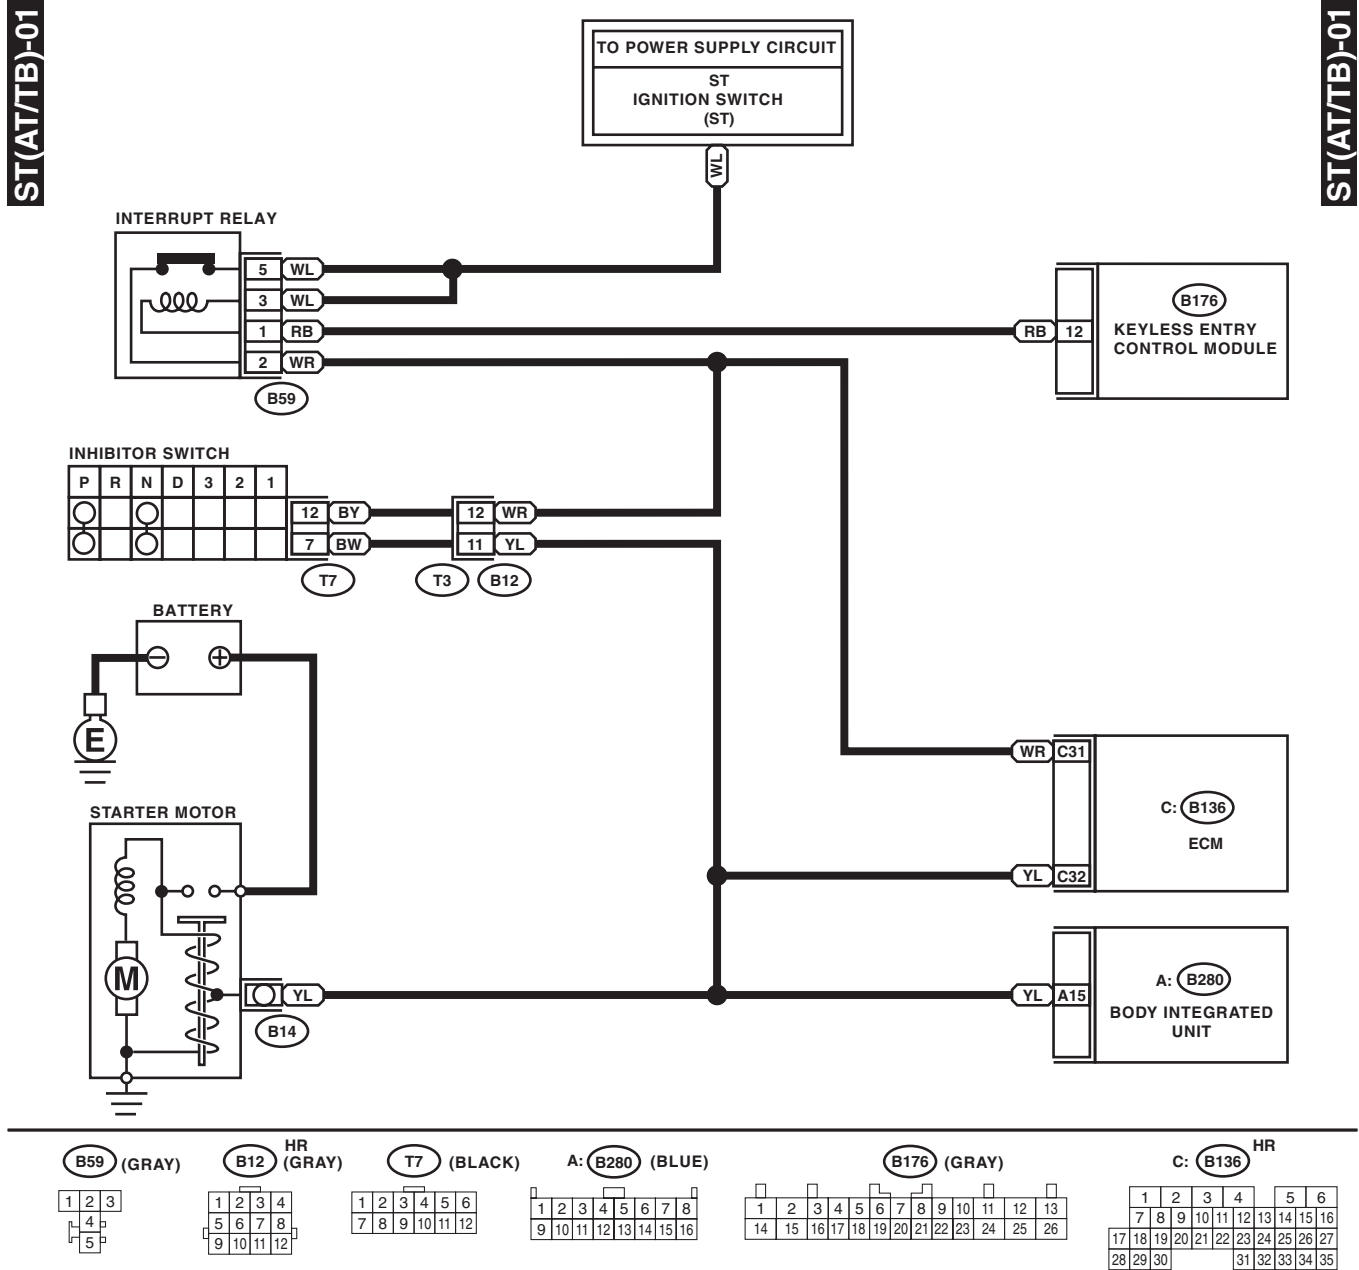

Starter System

WIRING SYSTEM

3. AT TURBO MODEL

WI-15030