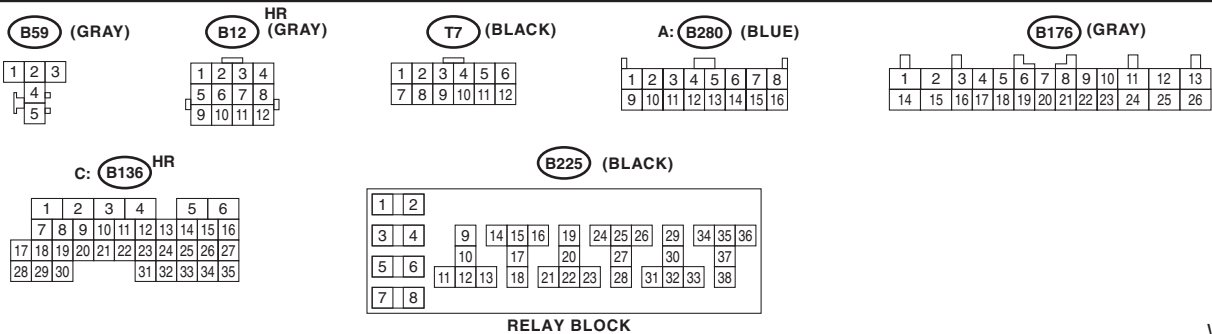

Starter System

WIRING SYSTEM

2. AT NON-TURBO MODEL

ST(AT/NA)-01

ST(AT/NA)-01

WI-15029