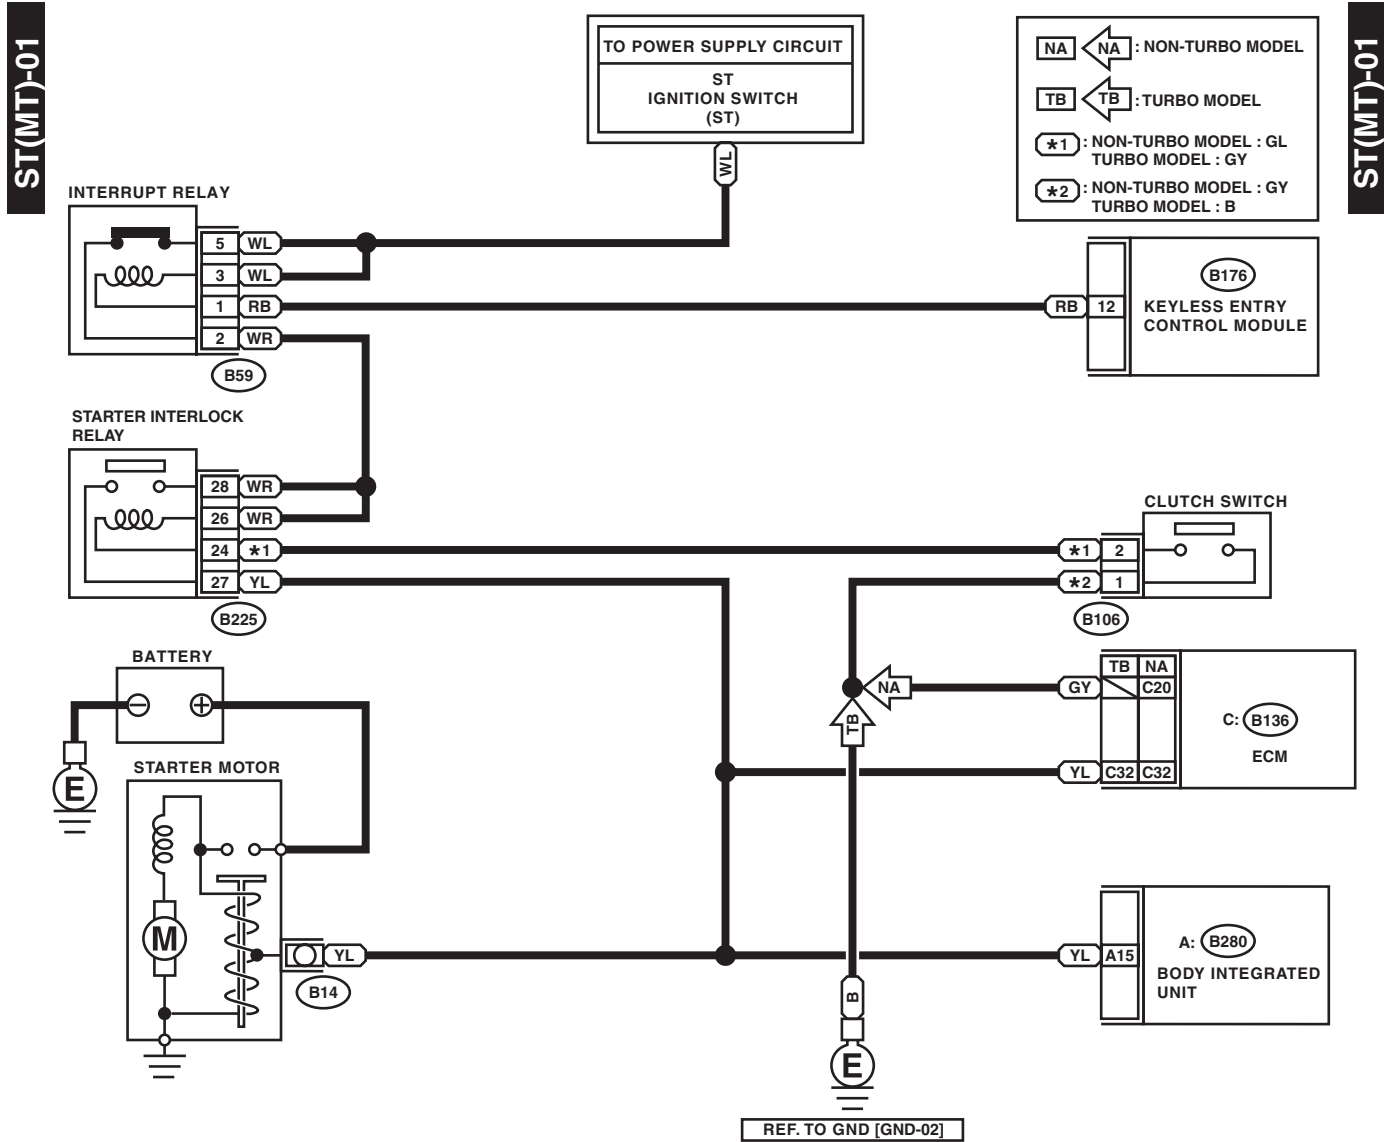

Starter System

WIRING SYSTEM

17. Starter System

A: WIRING DIAGRAM

1. MT MODEL

WI-15028