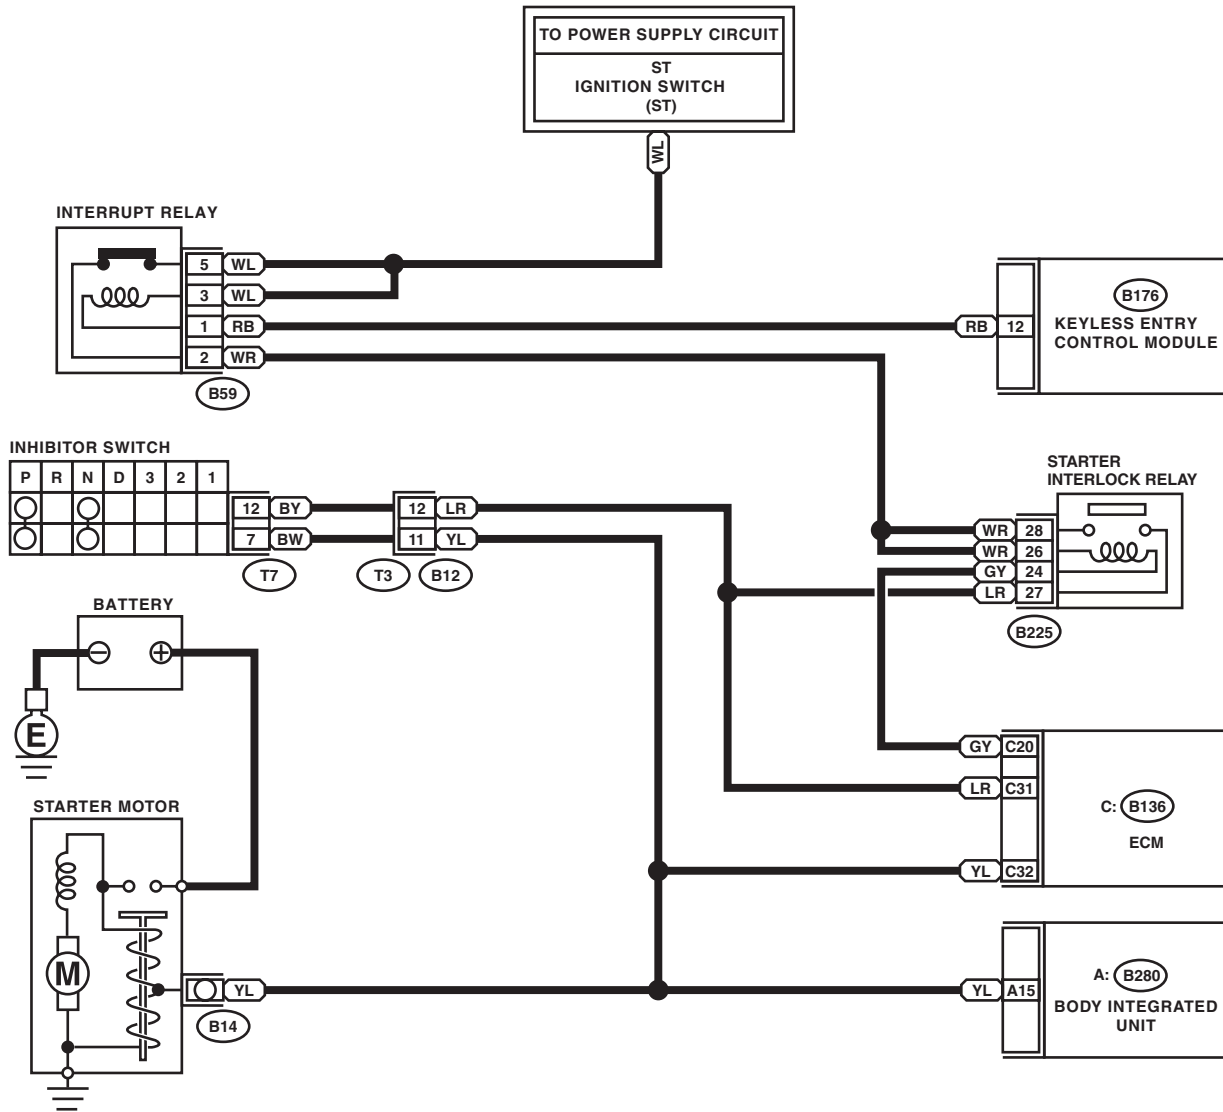

Starter System

WIRING SYSTEM

2. AT NON-TURBO MODEL

ST(AT/NA)-01

ST(AT/NA)-01

WI-15029