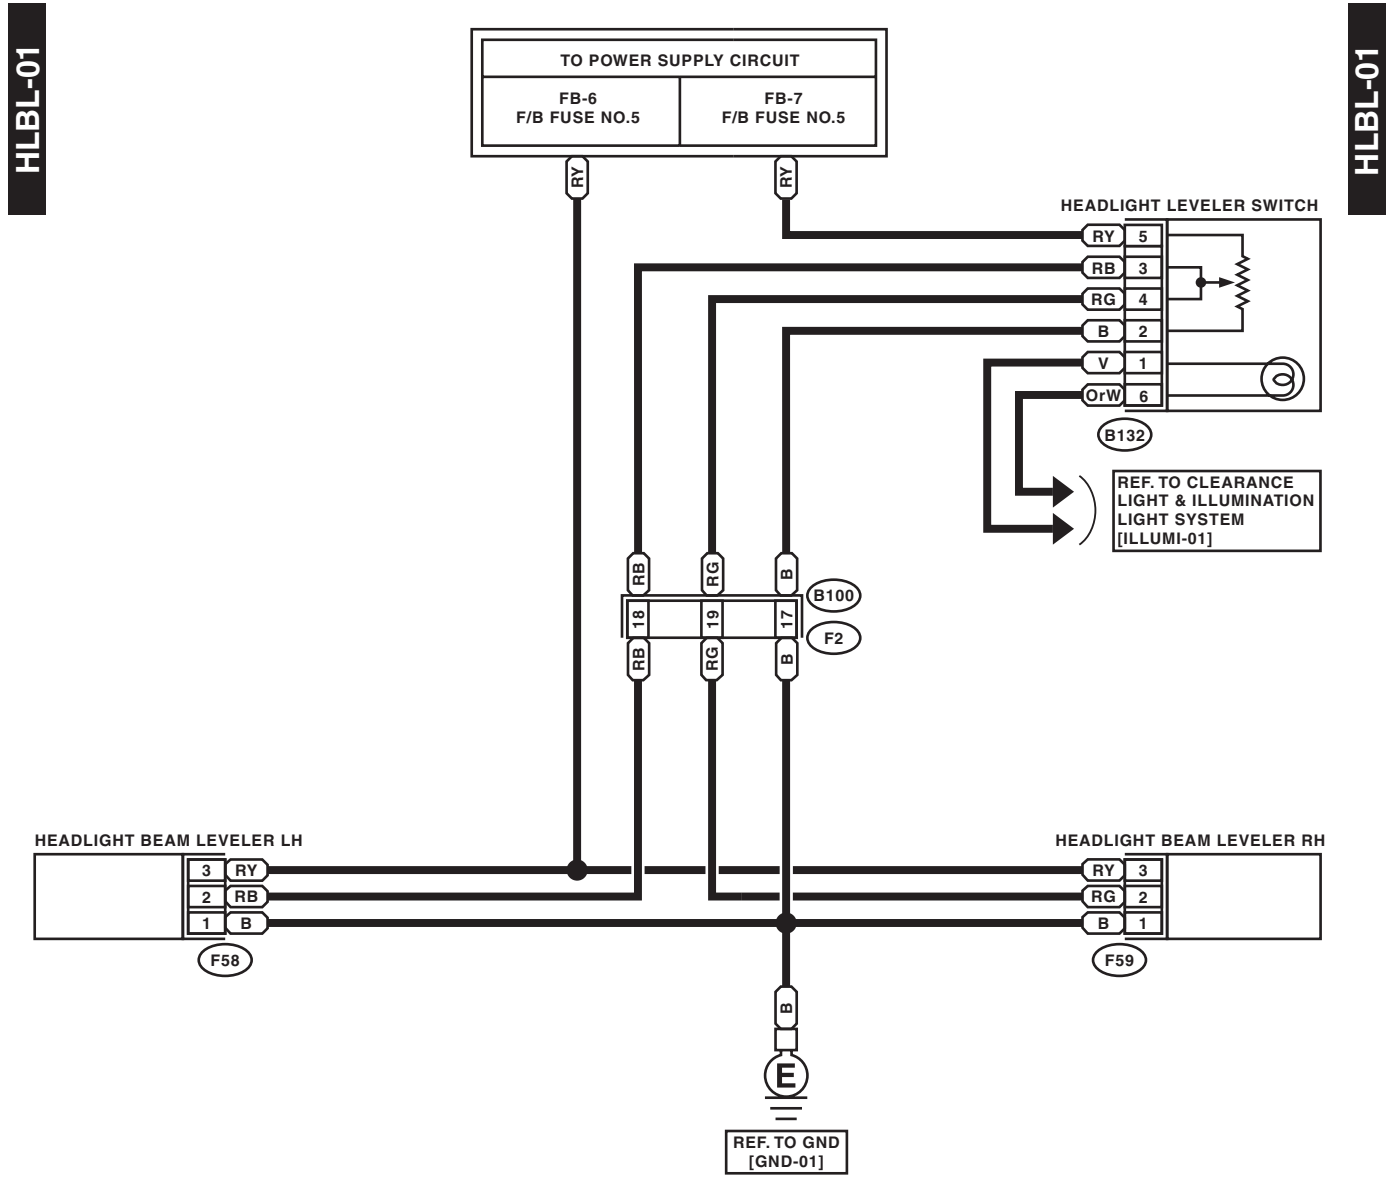

# Headlight Beam Leveler System

WIRING SYSTEM

## 23. Headlight Beam Leveler System

### A: WIRING DIAGRAM

WI-12322