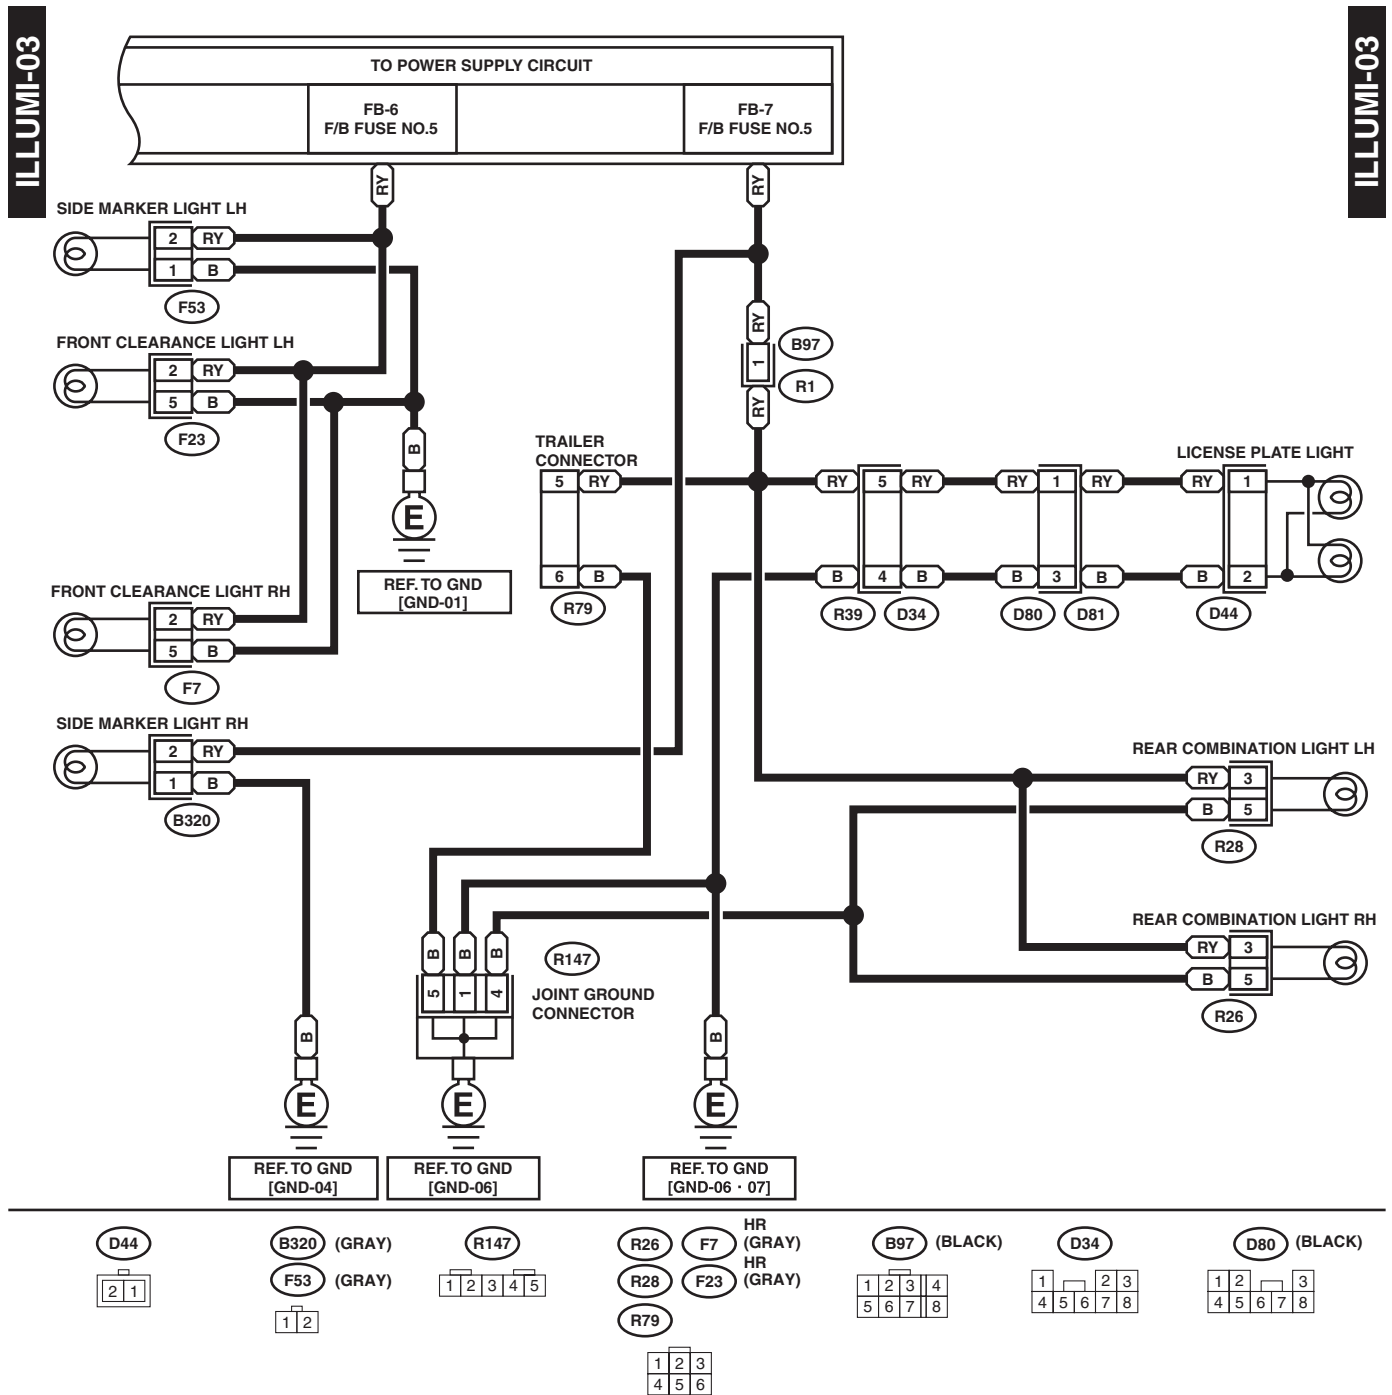

Clearance Light and Illumination Light System

WIRING SYSTEM

(i22)

1	2	3	4
5	6	7	8

(i59) (GREEN)

1	2	3	4	5	6	7	8	9	10
---	---	---	---	---	---	---	---	---	----

A: (i12) (GREEN)

1	2	3	4	5	6		
7	8	9	10	11	12	13	14

(B36)

1	2	3	4	5	6	7	8	9	10	11		
12	13	14	15	16	17	18	19	20	21	22	23	24

B: (i10) (GREEN)

1	2	3	4	5	6	7	8	9	10	11	12	13	14		
15	16	17	18	19	20	21	22	23	24	25	26	27	28	29	30

(B38)

1	2	3	4	5	6	7	8	9			
10	11	12	13	14	15	16	17	18	19	20	21
22	23	24	25	26	27	28	29	30	31	32	

WI-12288

Clearance Light and Illumination Light System

WIRING SYSTEM

WI-15039