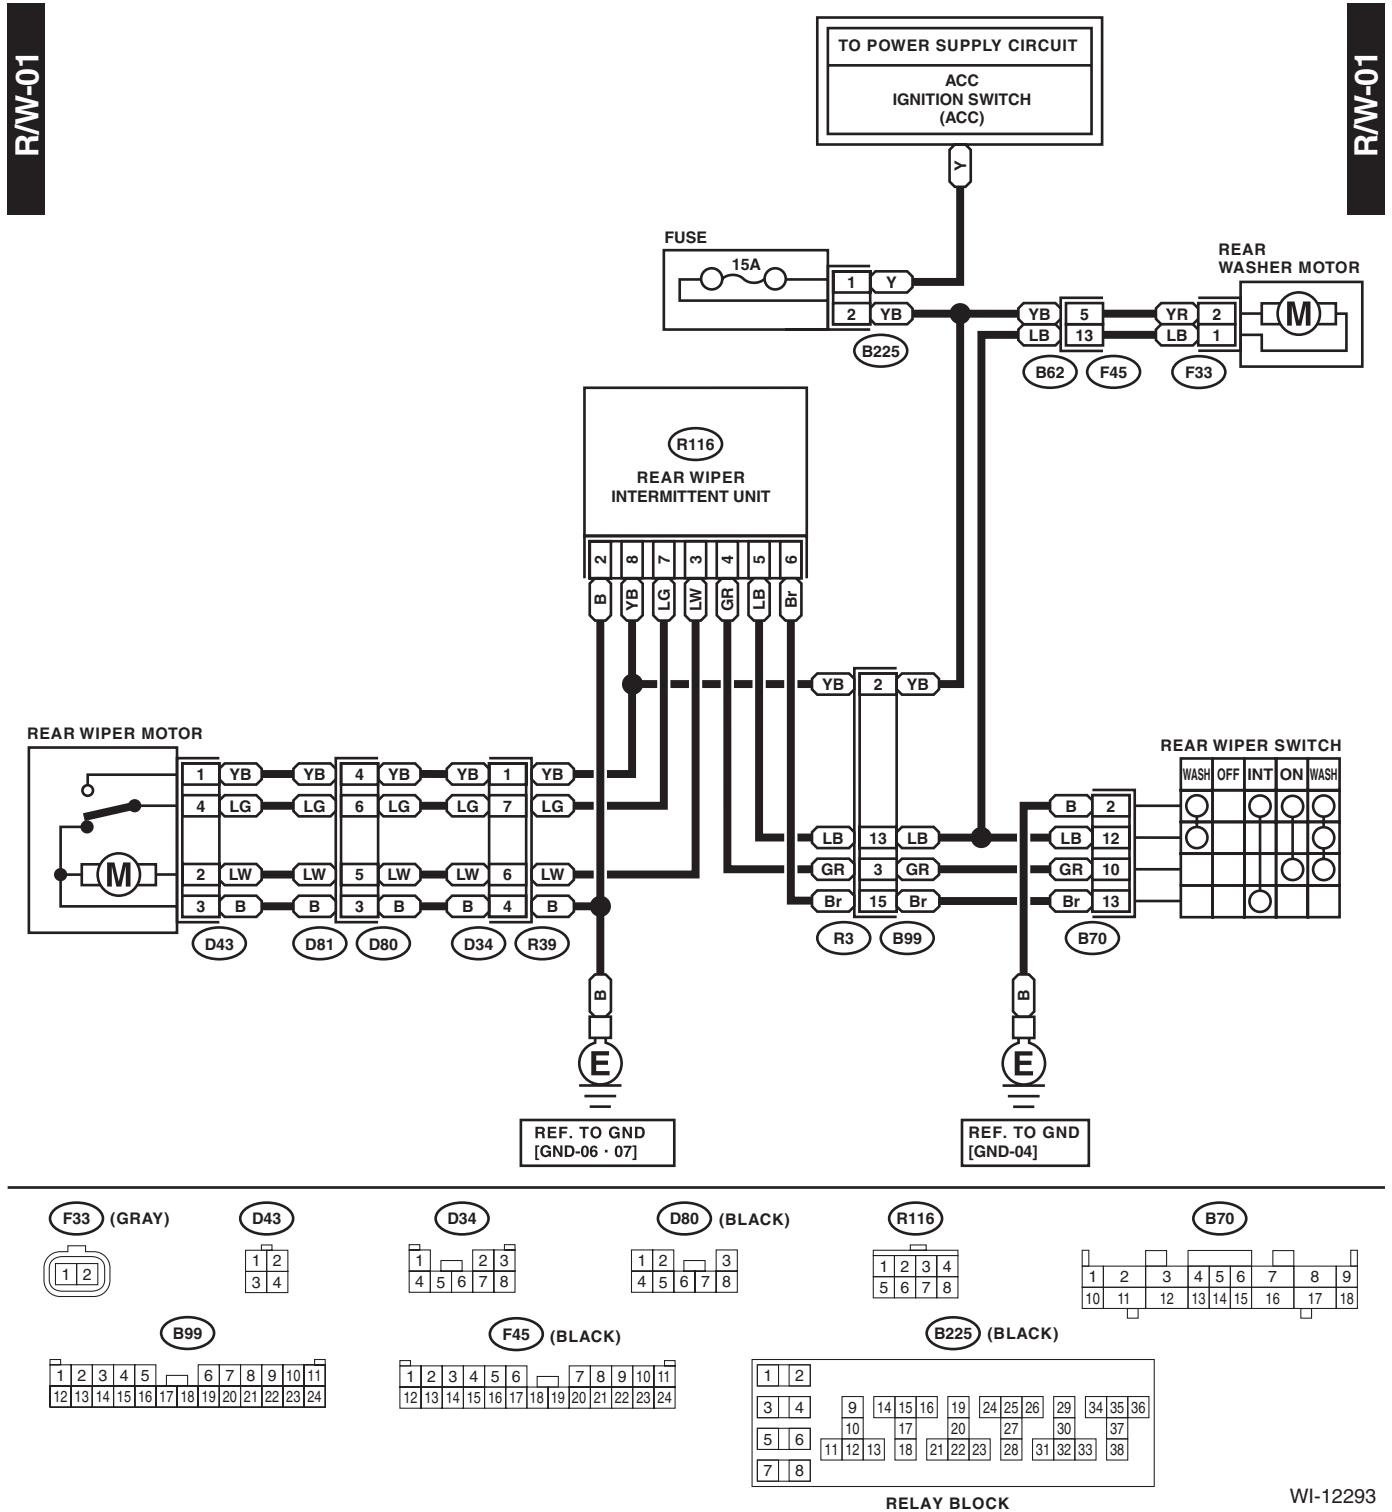

Rear Wiper and Washer System

WIRING SYSTEM

31.Rear Wiper and Washer System

A: WIRING DIAGRAM

R/W-01

R/W-01