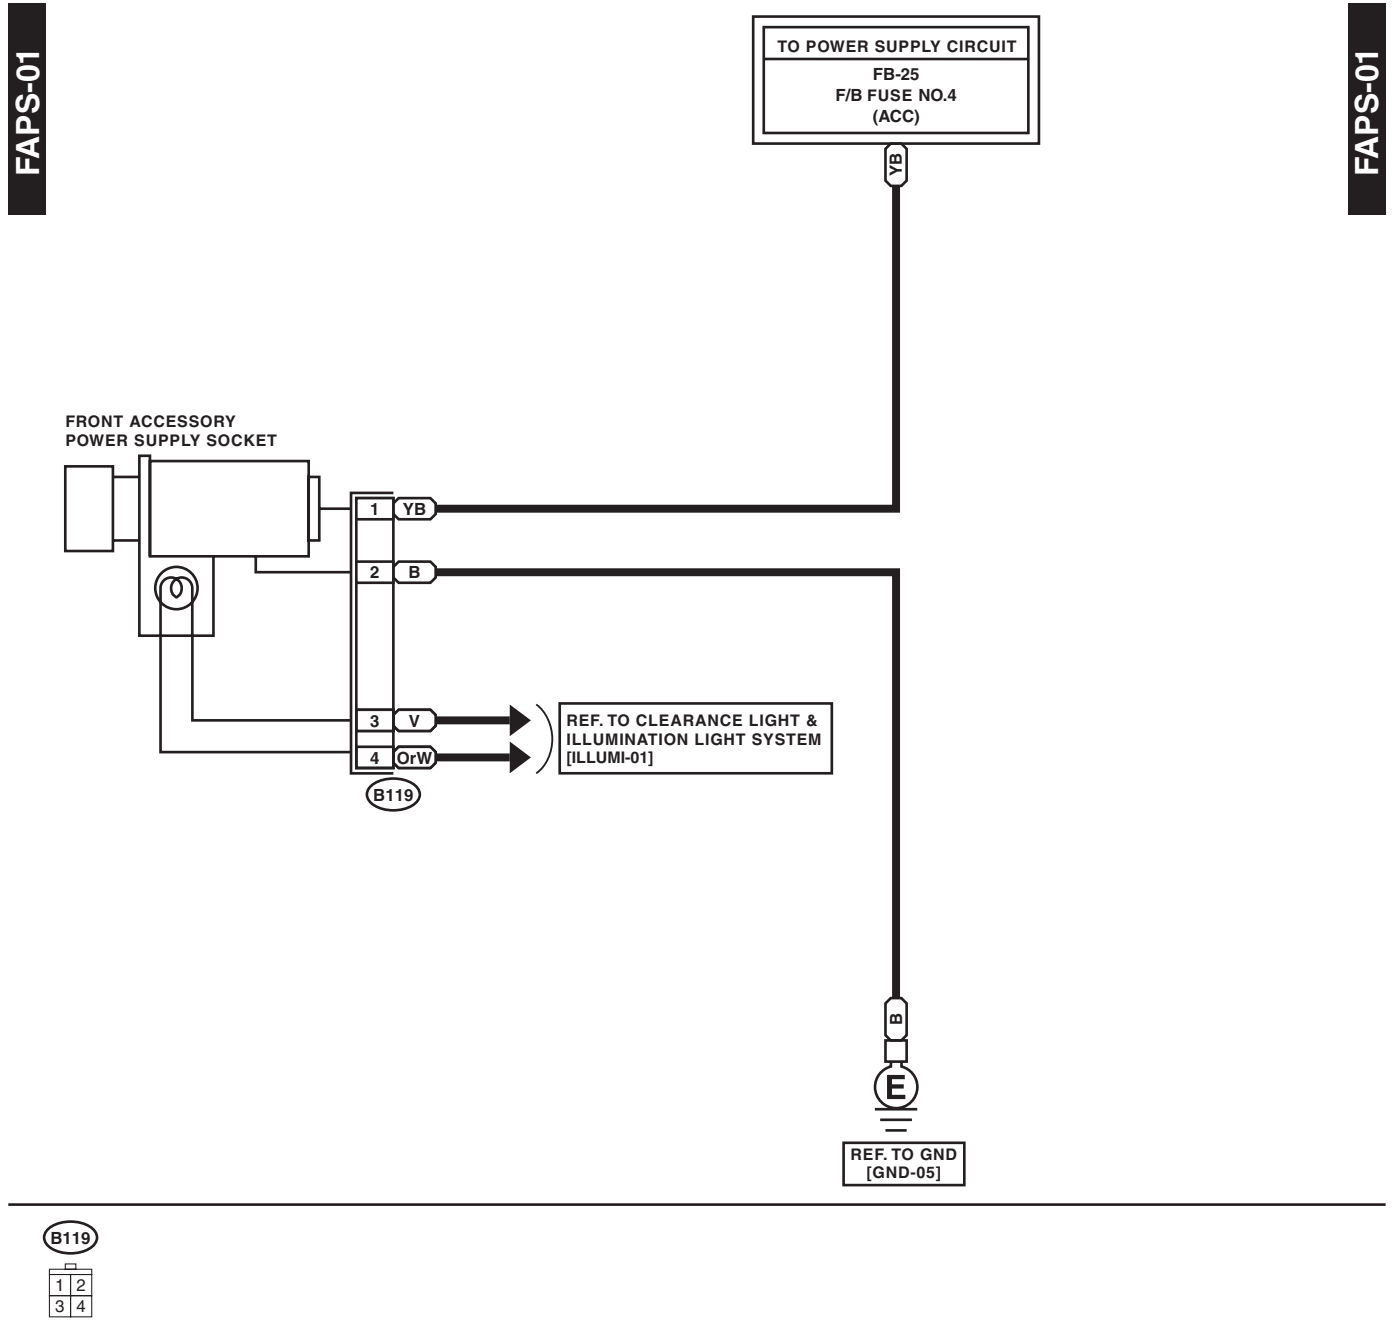

Front Accessory Power Supply Socket System

WIRING SYSTEM

34. Front Accessory Power Supply Socket System

A: WIRING DIAGRAM

WI-12326