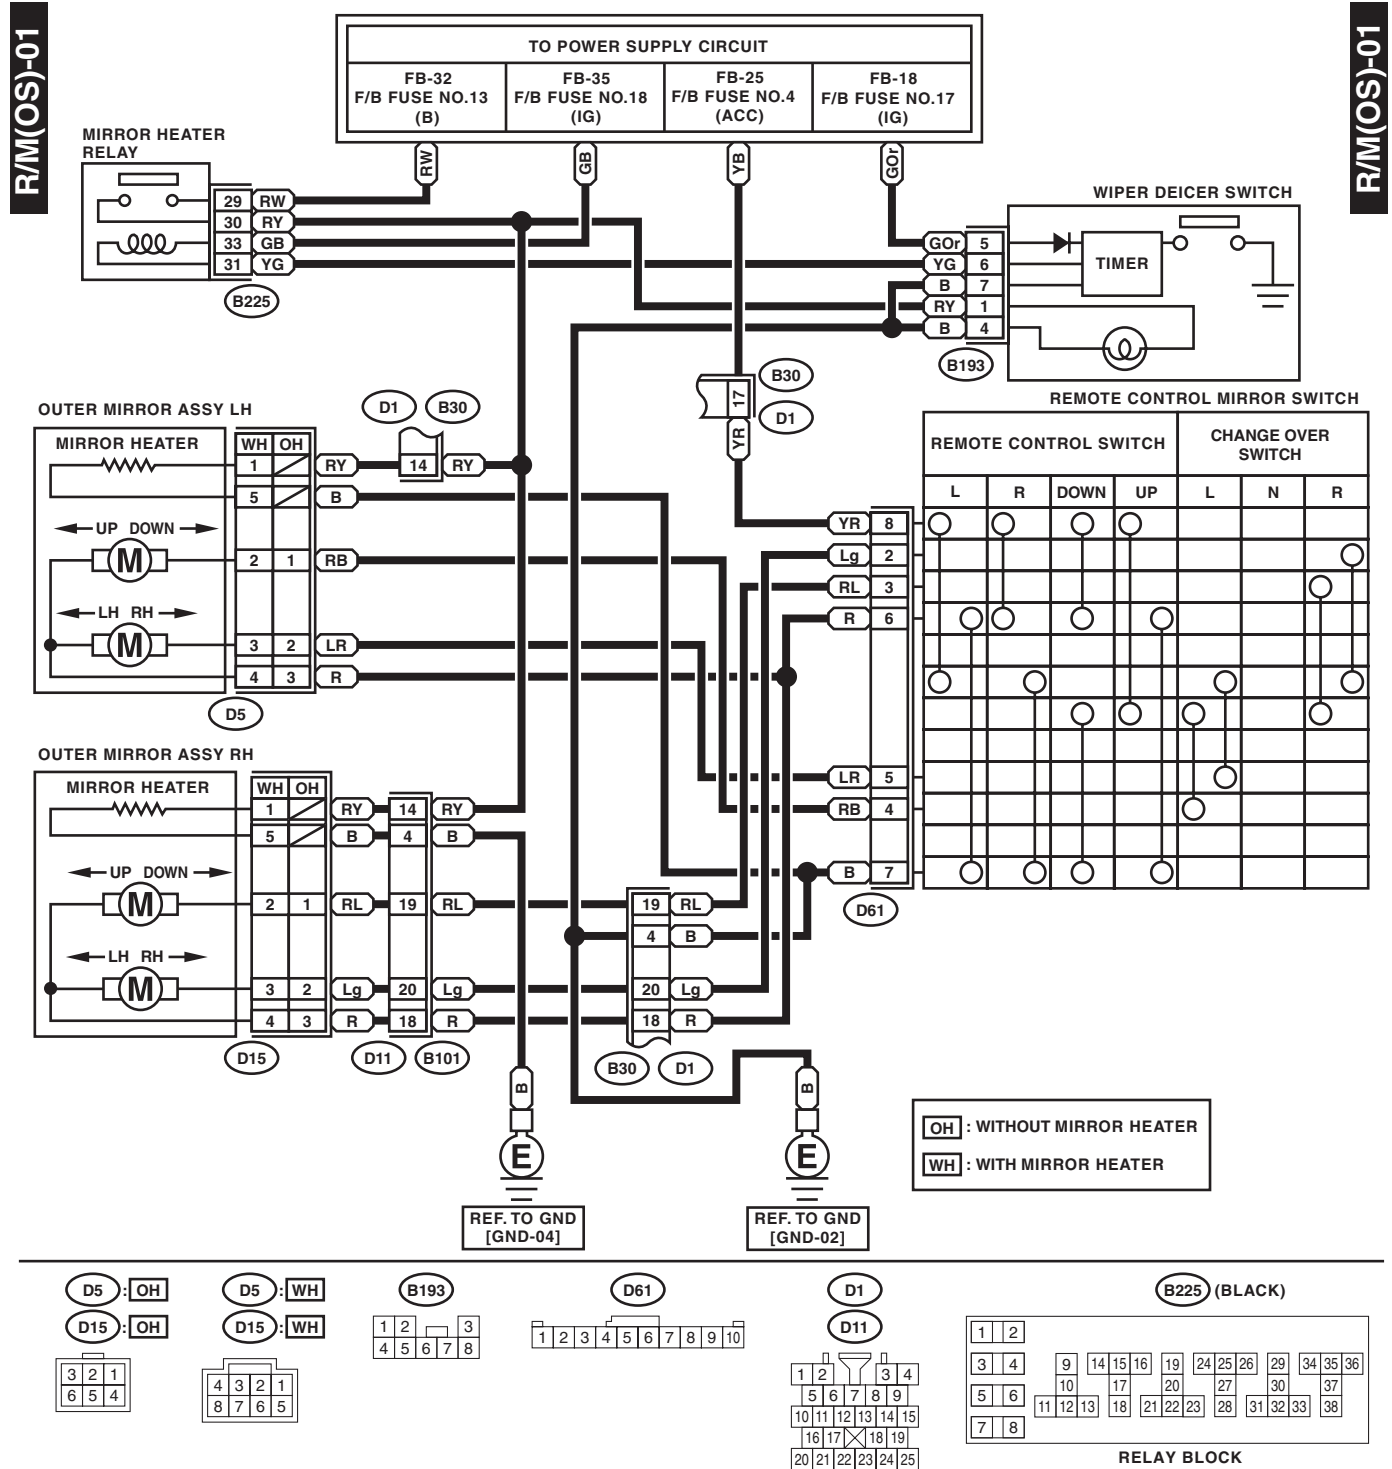

Remote Control Mirror System

WIRING SYSTEM

39.Remote Control Mirror System

A: WIRING DIAGRAM

1. WITHOUT OUTER MIRROR TURN SIGNAL LIGHT

WI-12327