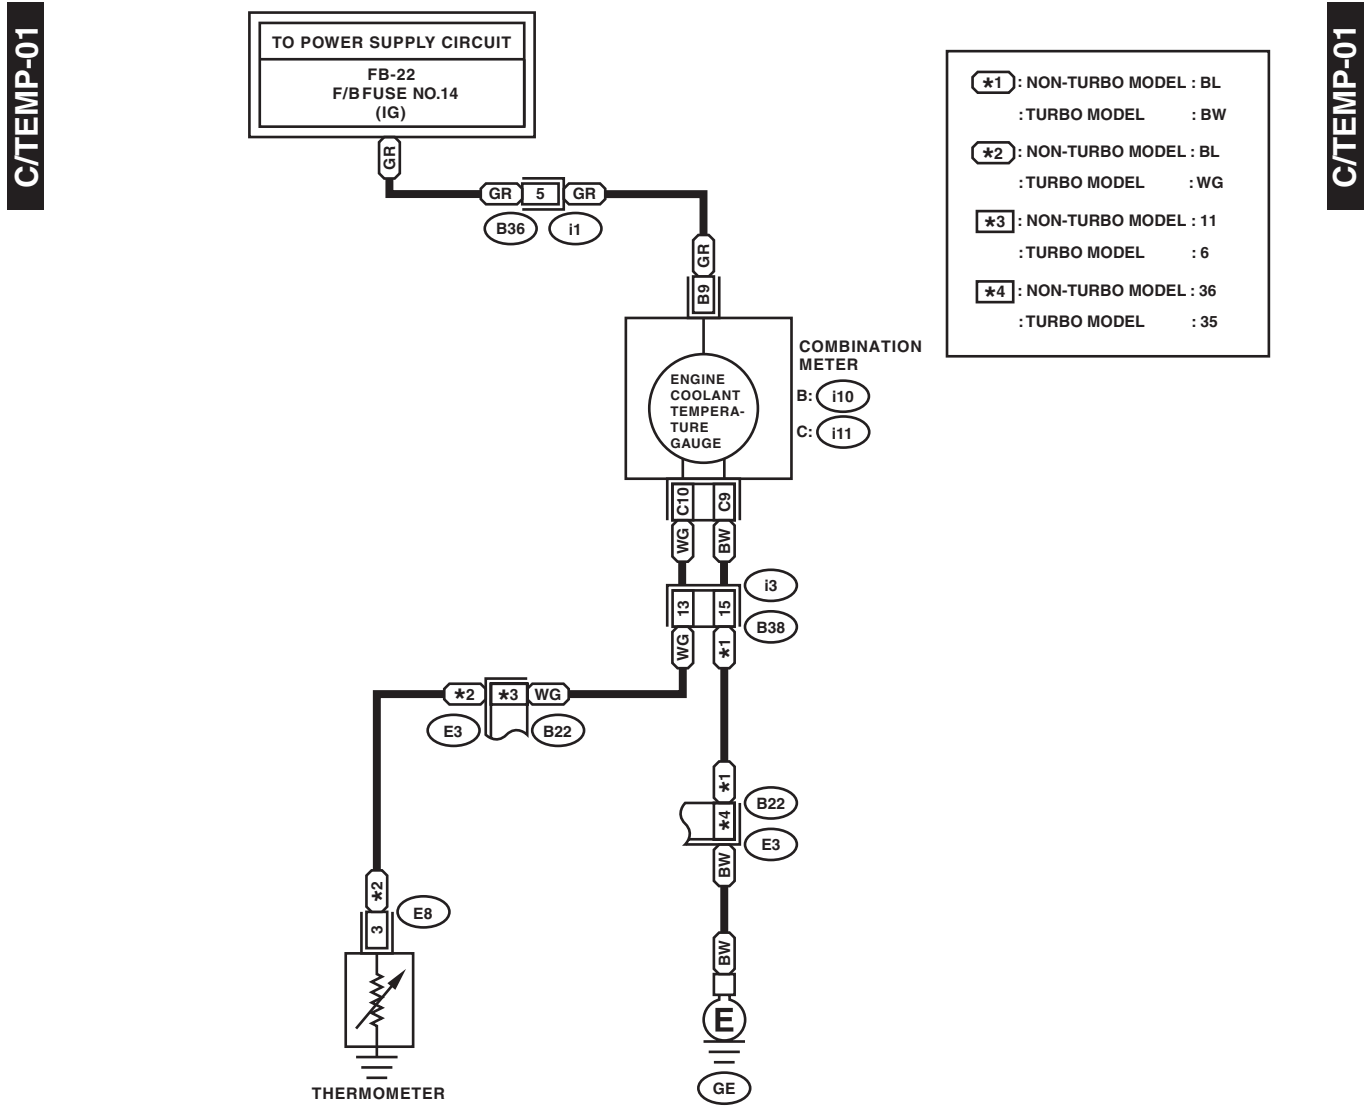

# Coolant Temperature System

WIRING SYSTEM

## 43. Coolant Temperature System

### A: WIRING DIAGRAM

WI-12307