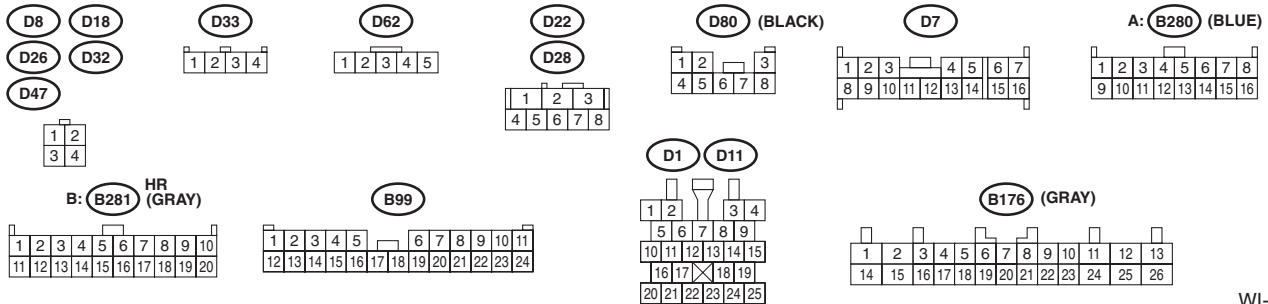

Keyless Entry System

WIRING SYSTEM

48. Keyless Entry System

A: WIRING DIAGRAM

WI-15047

Keyless Entry System

WIRING SYSTEM

WI-15049