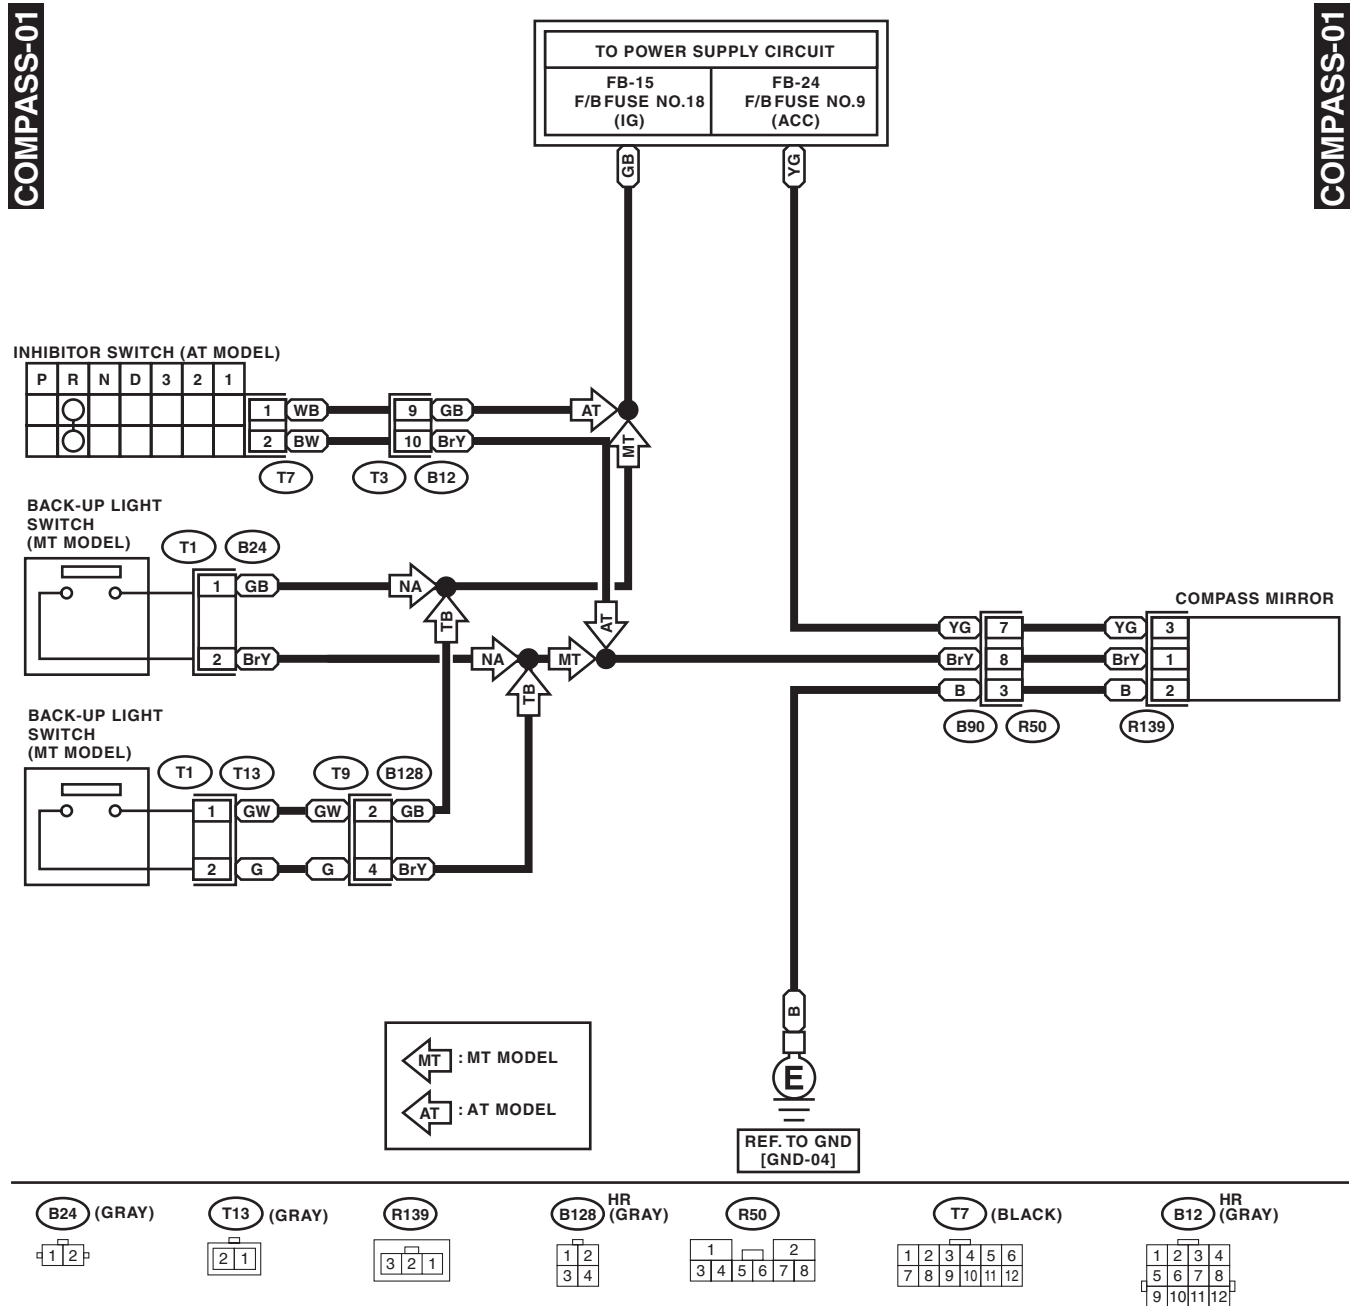

Compass Mirror System

WIRING SYSTEM

51. Compass Mirror System

A: WIRING DIAGRAM

WI-15053