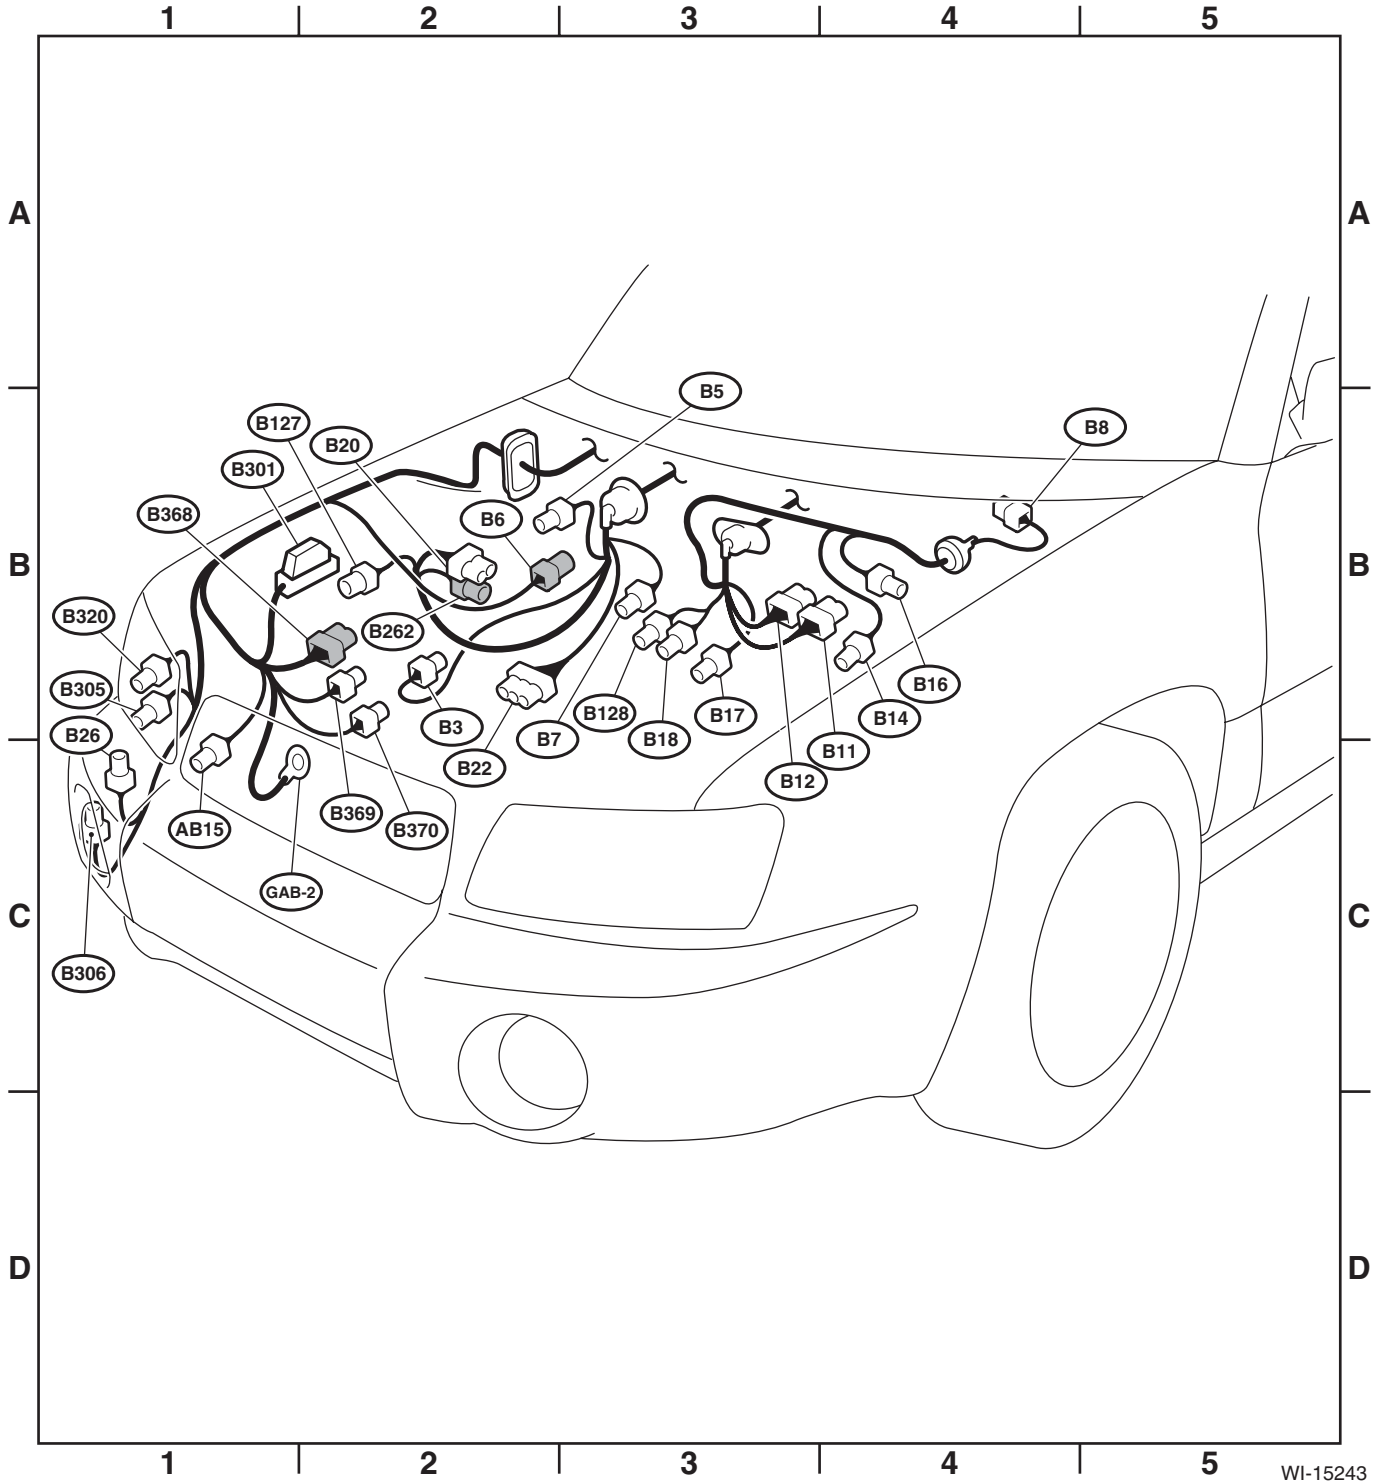

Bulkhead Wiring Harness (In Engine Compartment)

WIRING SYSTEM

Airbag wiring harness

Connector				Connecting to	
No.	Pole	Color	Area	No.	Description
AB15	2	Yellow	C-1		Front sub sensor RH

WI-15243