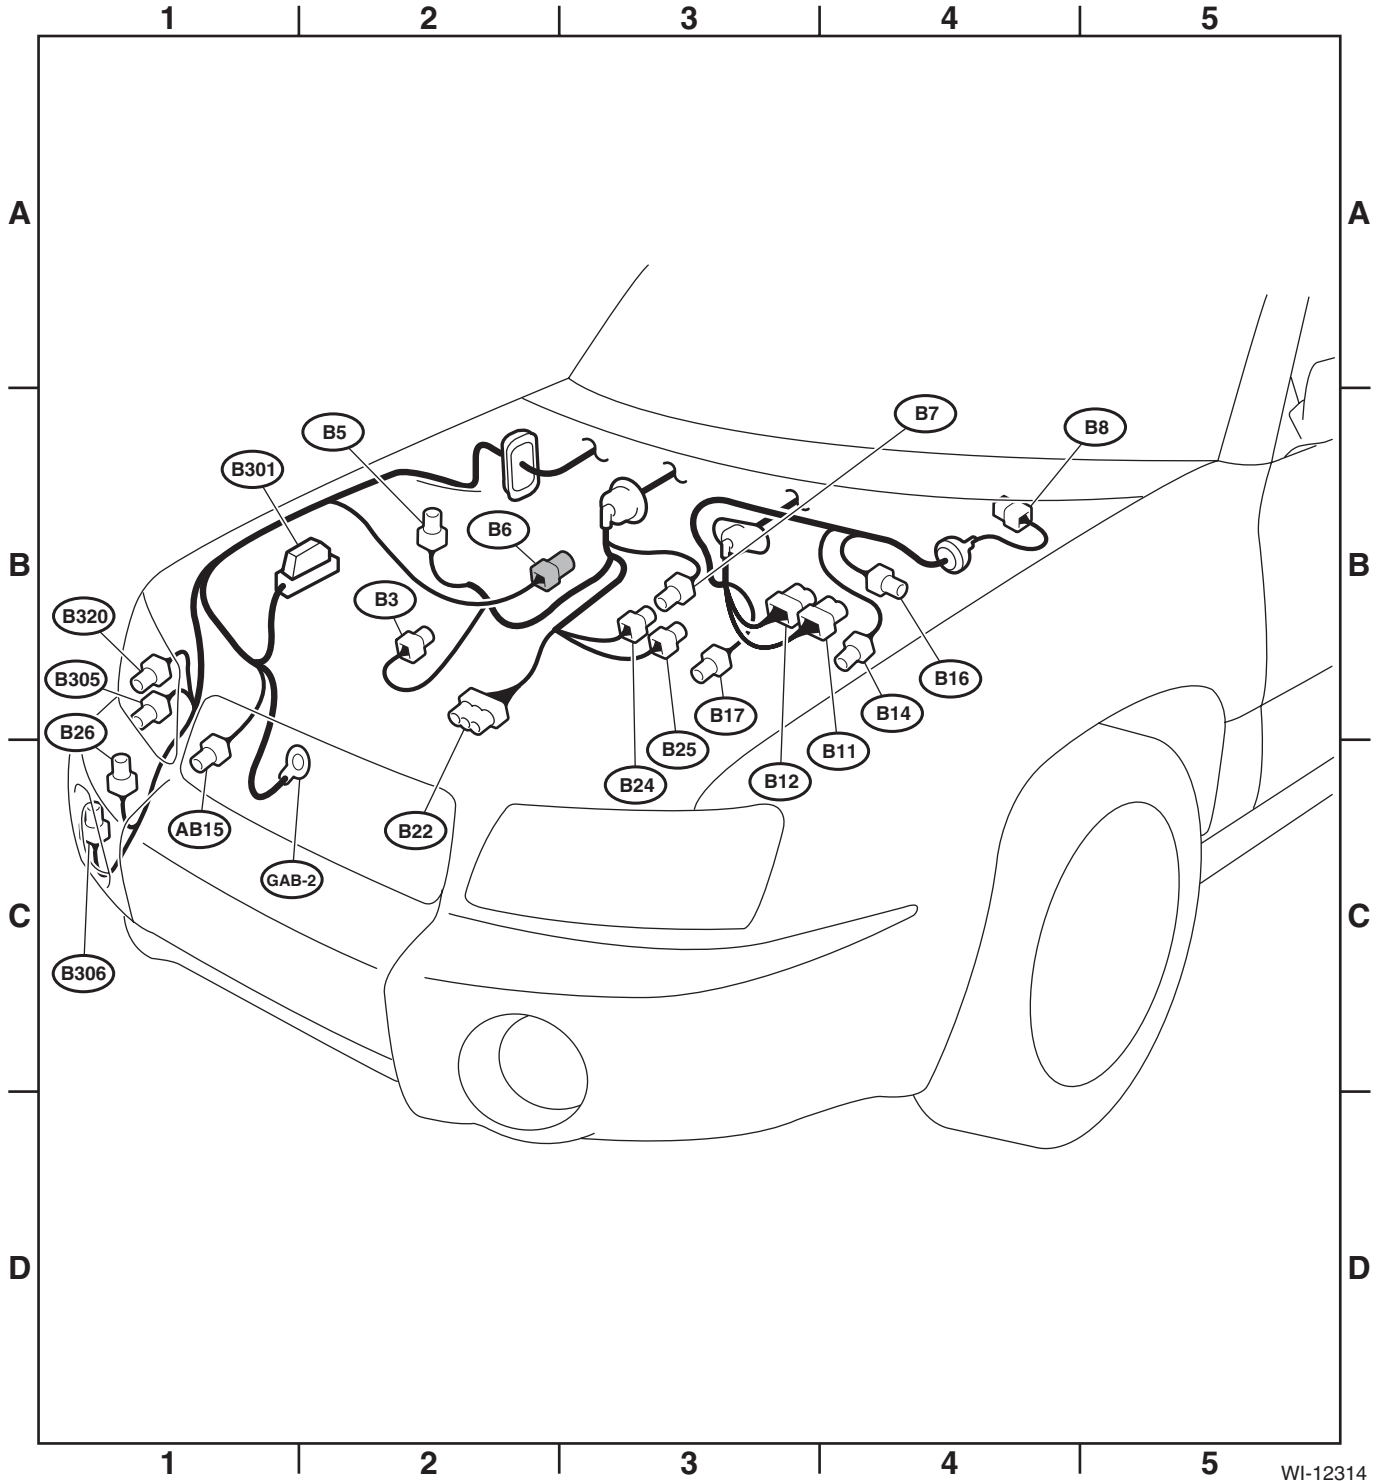

Bulkhead Wiring Harness (In Engine Compartment)

WIRING SYSTEM

54. Bulkhead Wiring Harness (In Engine Compartment)

A: LOCATION

1. NON-TURBO MODEL

Bulkhead wiring harness

Connector				Connecting to	
No.	Pole	Color	Area	No.	Description
B3	5	Black	B-2		Air flow sensor
B5	2	Gray	B-2		Daytime running light register
B6	2	Gray	B-2		Front ABS wheel speed sensor RH
B7	4	★	B-3		A/C pressure switch
B8	5	Gray	B-4		Front wiper motor
B11	20	Gray	B-4	T4	Transmission code (AT model)
B12	12	Gray	B-3	T3	
B14	1	Black	B-4		Starter motor (Magnet)
B16	2	Gray	B-4		Brake fluid level warning switch
B17	3	Black	B-3		Vehicle speed sensor (MT model)
B22	54	Black	B-2	E3	Engine wiring harness
B24	2	Gray	B-3	T1	Back-up light switch (MT model)
B25	2	Brown	B-3	T2	Neutral switch (MT model)
B26	1	Black	C-1		Horn
B301	26	Black	B-2		ABS control module
B305	2	Gray	B-1		Front turn signal light RH
B306	2	Brown	C-1		Front fog light RH
B320	2	Gray	B-1		Side marker light RH

★ : White or natural color

Bulkhead Wiring Harness (In Engine Compartment)

WIRING SYSTEM

Airbag wiring harness

Connector				Connecting to	
No.	Pole	Color	Area	No.	Description
AB15	2	Yellow	C-1		Front sub sensor RH