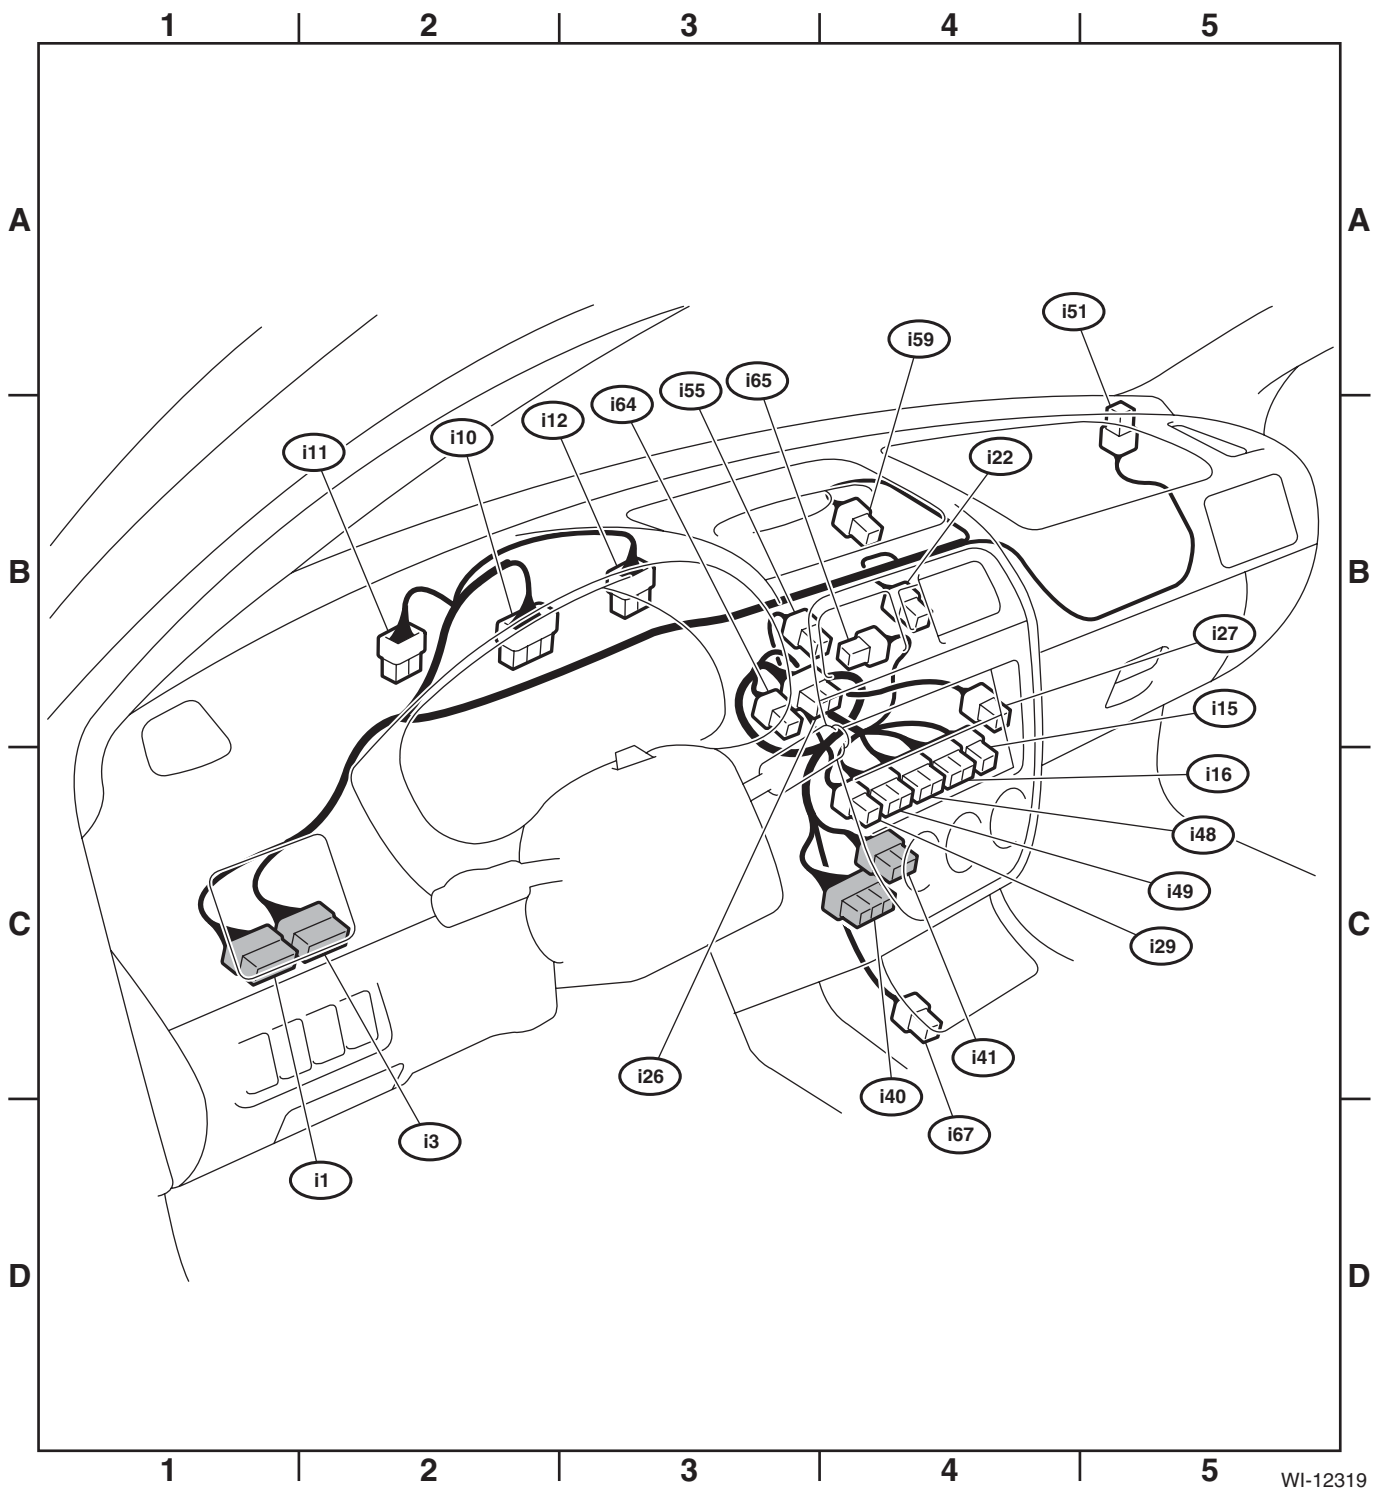

57. Instrument Panel Wiring Harness

A: LOCATION

Connector				Connecting to	
No.	Pole	Color	Area	No.	Description
i1	24	★	C-1	B36	Bulkhead wiring harness
i3	32	★	C-1	B38	
i10	30	Green	B-2		Combination meter
i11	10	Green	B-2		
i12	14	Green	B-3		
i15	6	★	C-4		Blower fan switch (Manual A/C)
i16	12	★	C-4		Manual A/C control module
i22	8	★	B-4		Hazard switch
i26	14	★	B-3		Audio
i27	2	★	B-4		CD player illumination light
i29	1	Black	C-4		Audio bracket earth
i40	24	Black	C-4	B201	Bulkhead wiring harness
i41	24	★	C-4	B202	Bulkhead wiring harness (Auto A/C)
i41	20	★	C-4	B202	Bulkhead wiring harness (Manual A/C)
i48	16	Gray	C-4		Auto A/C control module
i49	20	Gray	C-4		
i51	2	★	B-5		Sunload sensor
i55	2	★	B-3		In-vehicle sensor
i59	10	Green	B-4		Clock
i64	8	Black	B-3		Audio (with woofer, without AUX terminal)
		★	B-3		Audio (with woofer and AUX terminal)
i65	6	Black	B-4		Air mix actuator (Auto A/C)
i67	6	★	C-4		AUX terminal box

★ : White or natural color

Instrument Panel Wiring Harness

WIRING SYSTEM

WI-12319