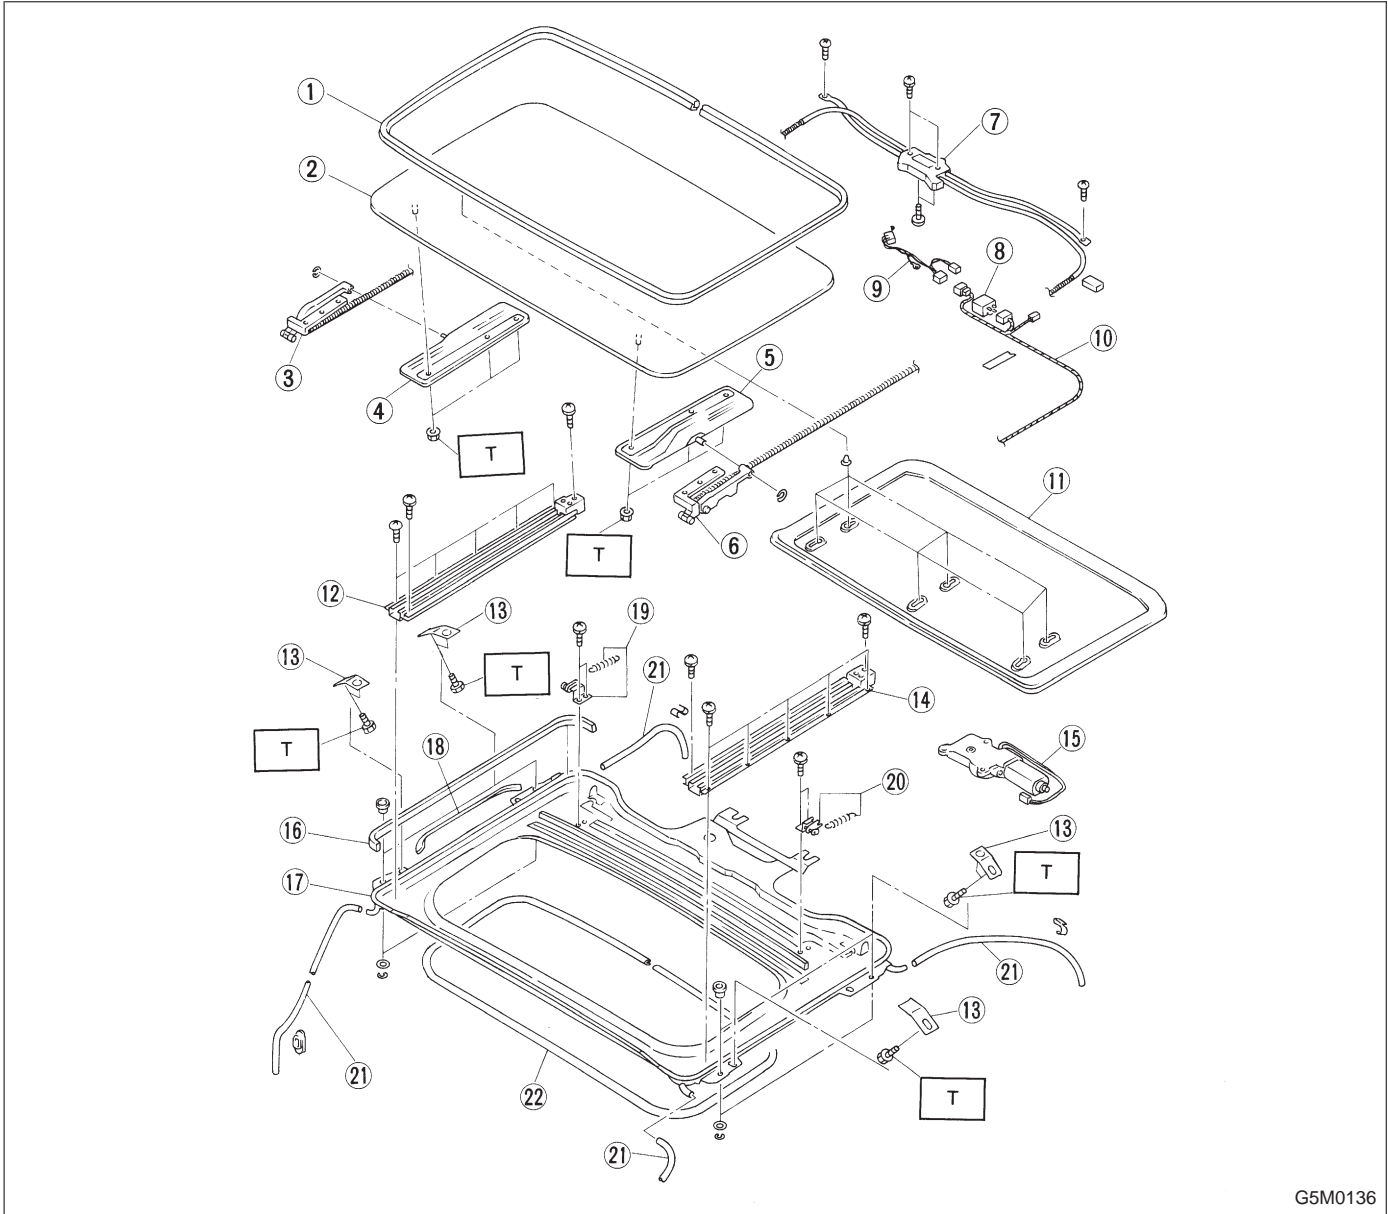

5. Sunroof

G5M0136

- ① Weatherstrip
- ② Sunroof panel
- ③ Rear guide ASSY
- ④ Lower panel
- ⑤ Lower panel
- ⑥ Rear guide ASSY
- ⑦ Drive unit
- ⑧ Relay
- ⑨ Harness

- ⑩ Harness
- ⑪ Sunroof trim
- ⑫ Guide rail
- ⑬ Set bracket
- ⑭ Guide rail
- ⑮ Motor ASSY
- ⑯ Sealed tape
- ⑰ Frame ASSY
- ⑱ Sealed cushion

- ⑲ Shutting ASSY (RH)
- ⑳ Shutting ASSY (LH)
- ㉑ Drain tube
- ㉒ Garnish

Tightening torque: N·m (kg·m, ft·lb)
T: 5.5 — 9.5
(0.56 — 0.97, 4.1 — 7.0)