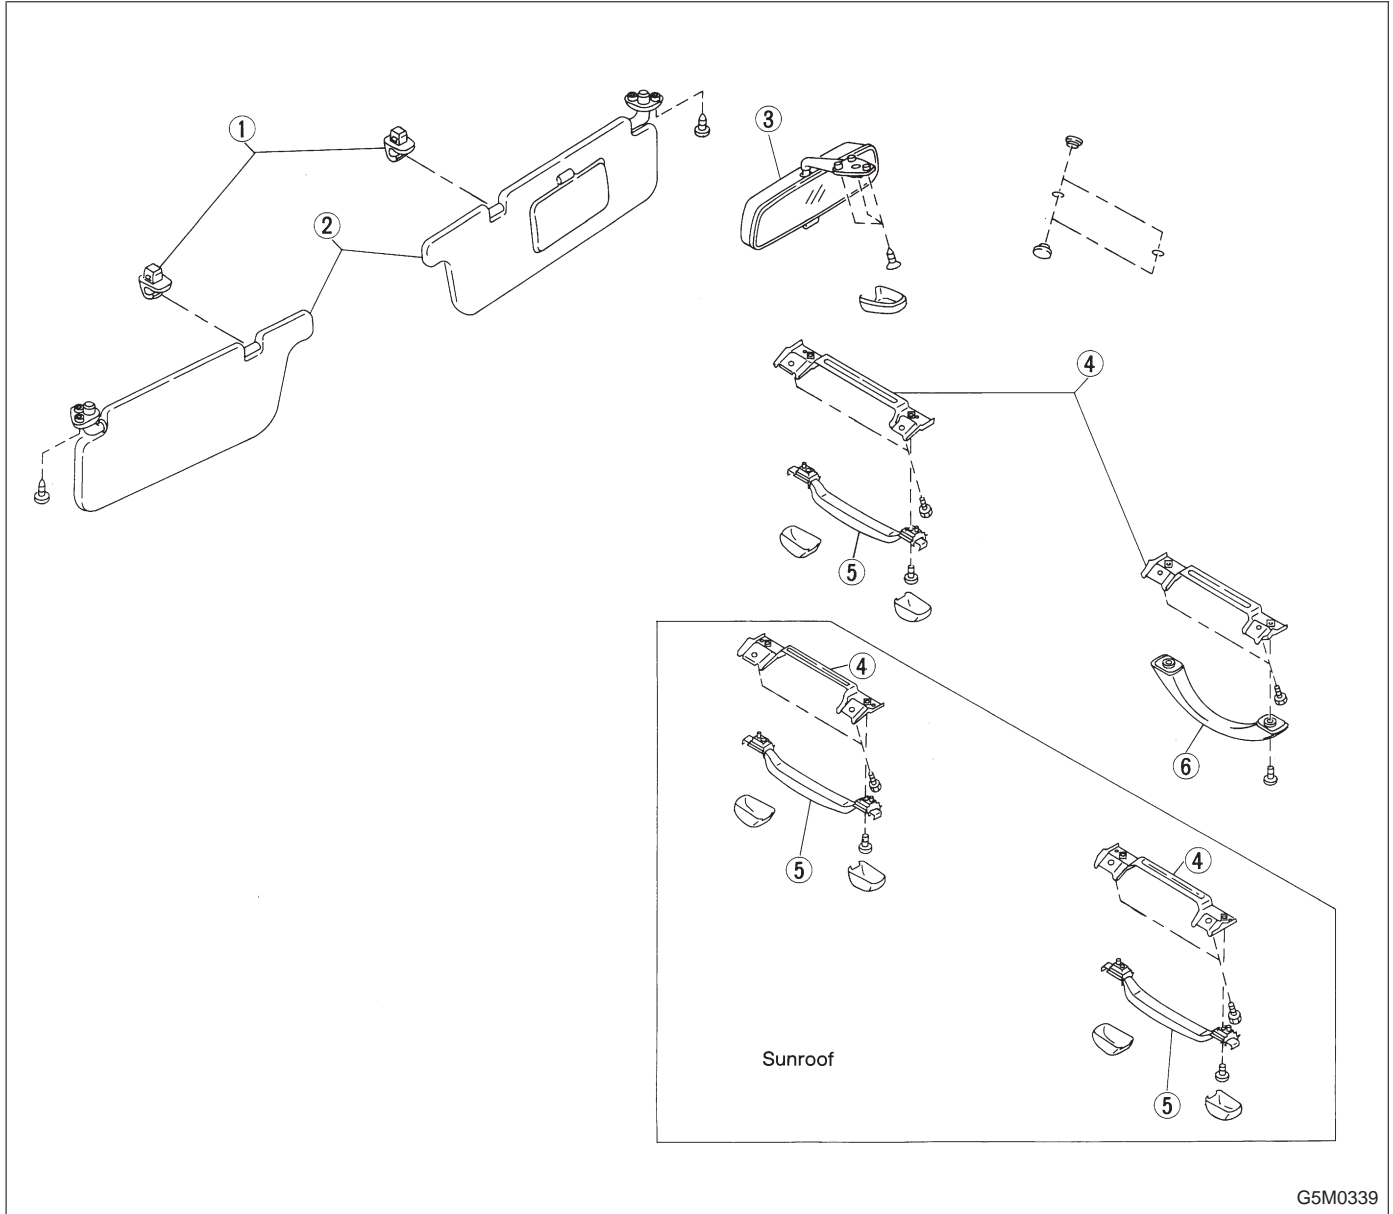

6. Inner Accessories

G5M0339

- ① Hook
- ② Sun visor
- ③ Rearview mirror

- ④ Assist rail bracket
- ⑤ Assist grip (retractable)
- ⑥ Assist grip (fixed)