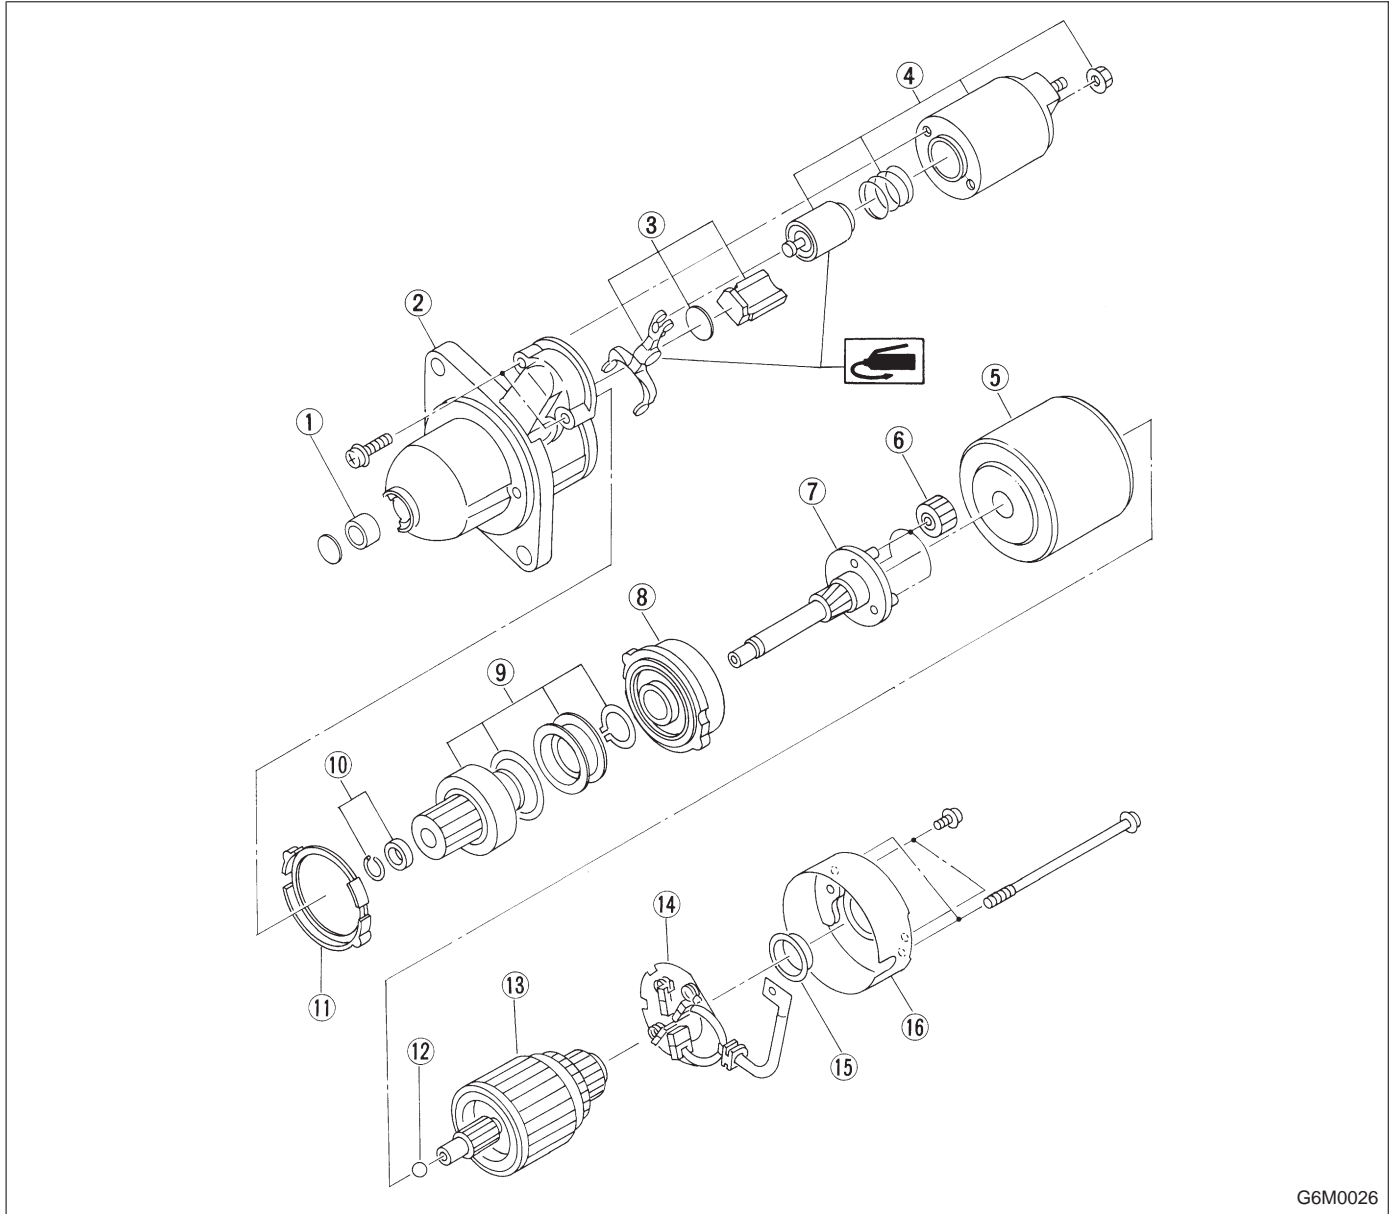

**1. Starter**

G6M0026

- ① Sleeve bearing
- ② Front bracket
- ③ Lever set
- ④ Magnet switch Assy
- ⑤ Yoke
- ⑥ Gear ASSY

- ⑦ Shaft ASSY
- ⑧ Internal gear ASSY
- ⑨ Over running clutch
- ⑩ Stopper set
- ⑪ Packing

- ⑫ Ball
- ⑬ Armature
- ⑭ Brush holder
- ⑮ Bearing
- ⑯ Rear bracket