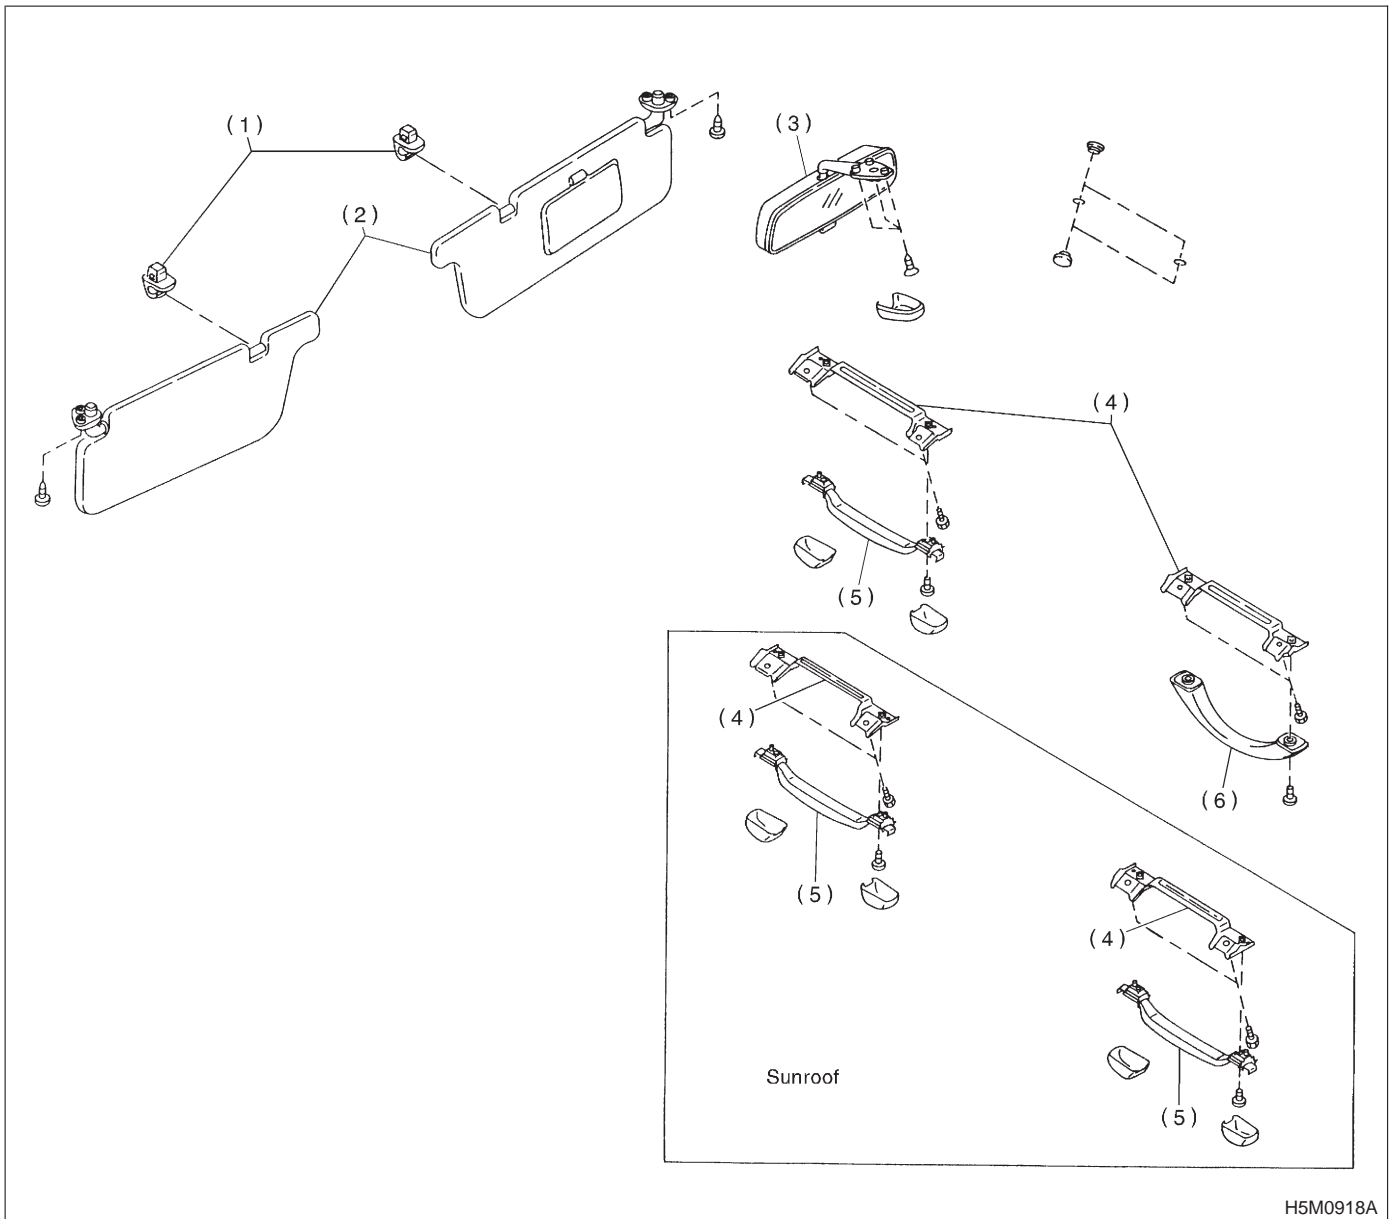

5. Inner Accessories

H5M0918A

- (1) Hook
- (2) Sun visor

- (3) Rearview mirror
- (4) Assist rail bracket

- (5) Assist grip (retractable)
- (6) Assist grip (fixed)