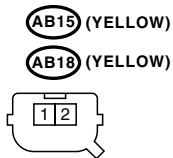

AIRBAG CONTROL MODULE I/O SIGNAL

AIRBAG SYSTEM (DIAGNOSTICS)

5. Airbag Control Module I/O Signal

A: SCHEMATIC

AB-00600

AIRBAG CONTROL MODULE I/O SIGNAL

AIRBAG SYSTEM (DIAGNOSTICS)

AB-00614

AIRBAG CONTROL MODULE I/O SIGNAL

AIRBAG SYSTEM (DIAGNOSTICS)

AB9 (YELLOW)

AB10 (YELLOW)

AB7 (YELLOW)

AB8 (YELLOW)

AB19

AB11 (YELLOW)