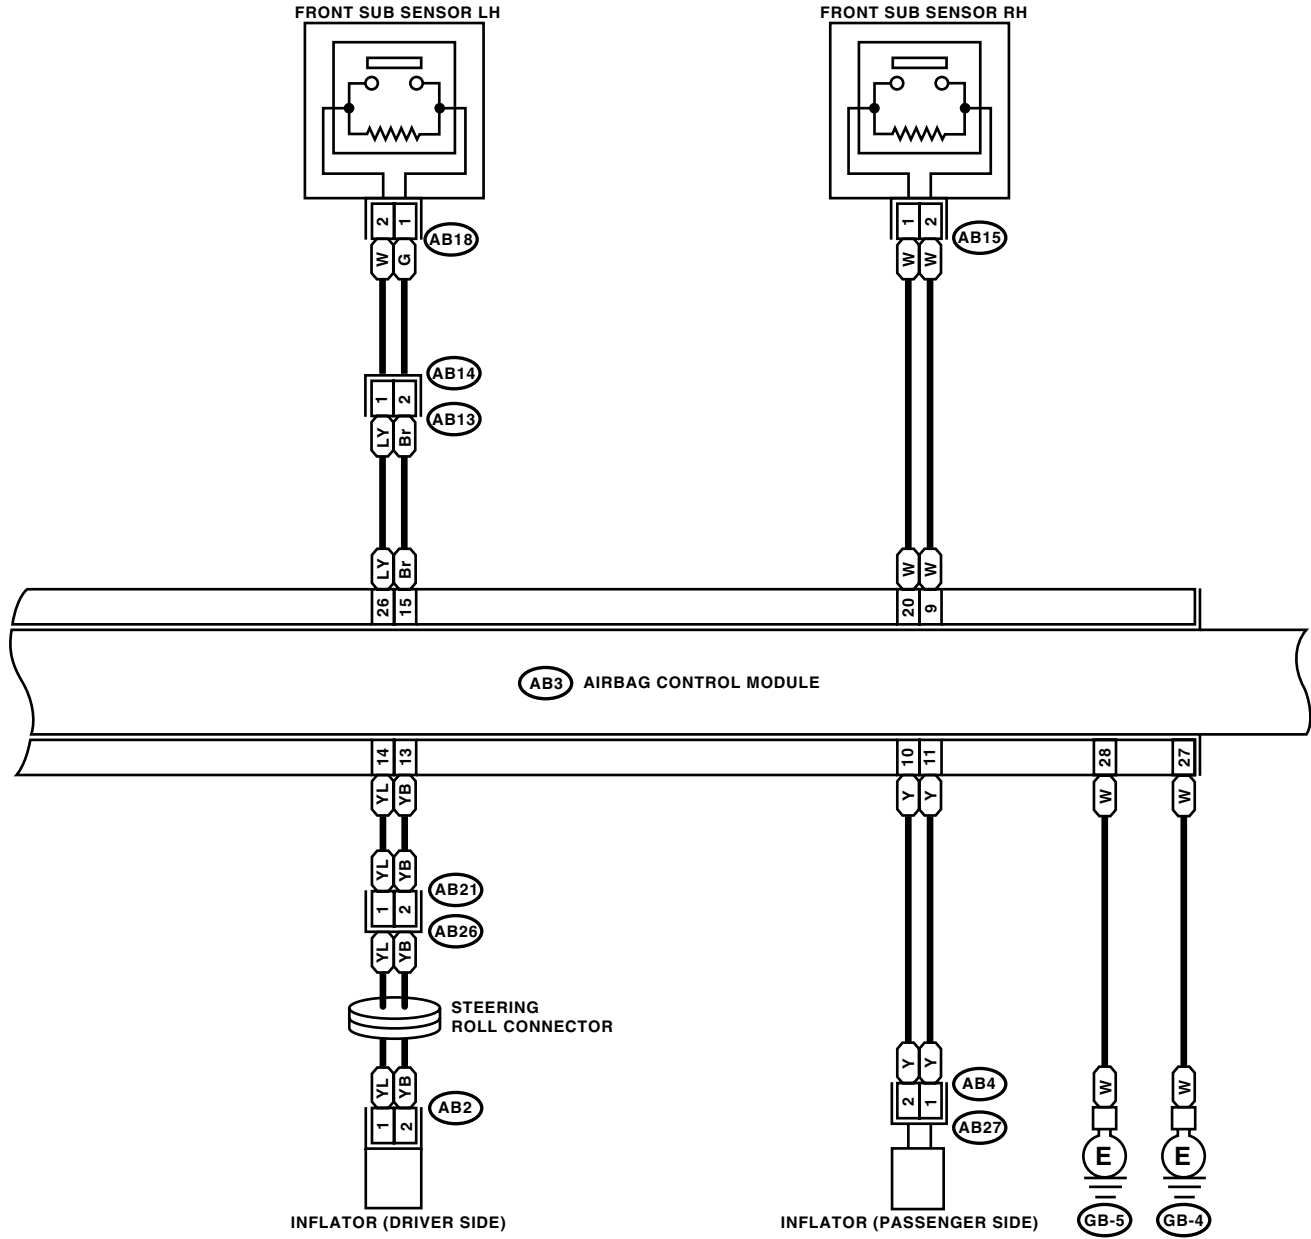

AIRBAG CONTROL MODULE I/O SIGNAL

AIRBAG SYSTEM (DIAGNOSTICS)

5. Airbag Control Module I/O Signal

A: SCHEMATIC

AB-00600

AIRBAG CONTROL MODULE I/O SIGNAL

AIRBAG SYSTEM (DIAGNOSTICS)

AB-00614

AIRBAG CONTROL MODULE I/O SIGNAL

AIRBAG SYSTEM (DIAGNOSTICS)

AB9 (YELLOW)

AB10 (YELLOW)

AB7 (YELLOW)

AB8 (YELLOW)

AB19

AB11 (YELLOW)

AB12 (YELLOW)

AB-00615