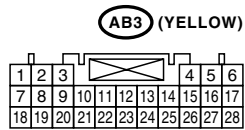

AIRBAG CONTROL MODULE I/O SIGNAL

AIRBAG SYSTEM (DIAGNOSTICS)

5. Airbag Control Module I/O Signal

A: SCHEMATIC

AB-00600

AIRBAG CONTROL MODULE I/O SIGNAL

AIRBAG SYSTEM (DIAGNOSTICS)

AB-00614