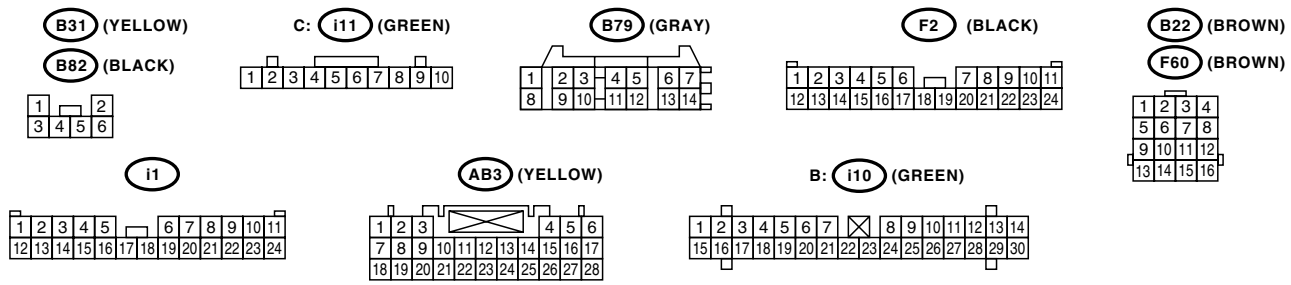

AIRBAG CONTROL MODULE I/O SIGNAL

AIRBAG SYSTEM (DIAGNOSTICS)

5. Airbag Control Module I/O Signal

A: SCHEMATIC

AB-00600

AIRBAG CONTROL MODULE I/O SIGNAL

AIRBAG SYSTEM (DIAGNOSTICS)

AB-00614

AIRBAG CONTROL MODULE I/O SIGNAL

AIRBAG SYSTEM (DIAGNOSTICS)

AB9 (YELLOW)

AB10 (YELLOW)

AB7 (YELLOW)

AB8 (YELLOW)

AB19

AB11 (YELLOW)

AB12 (YELLOW)

AB-00615