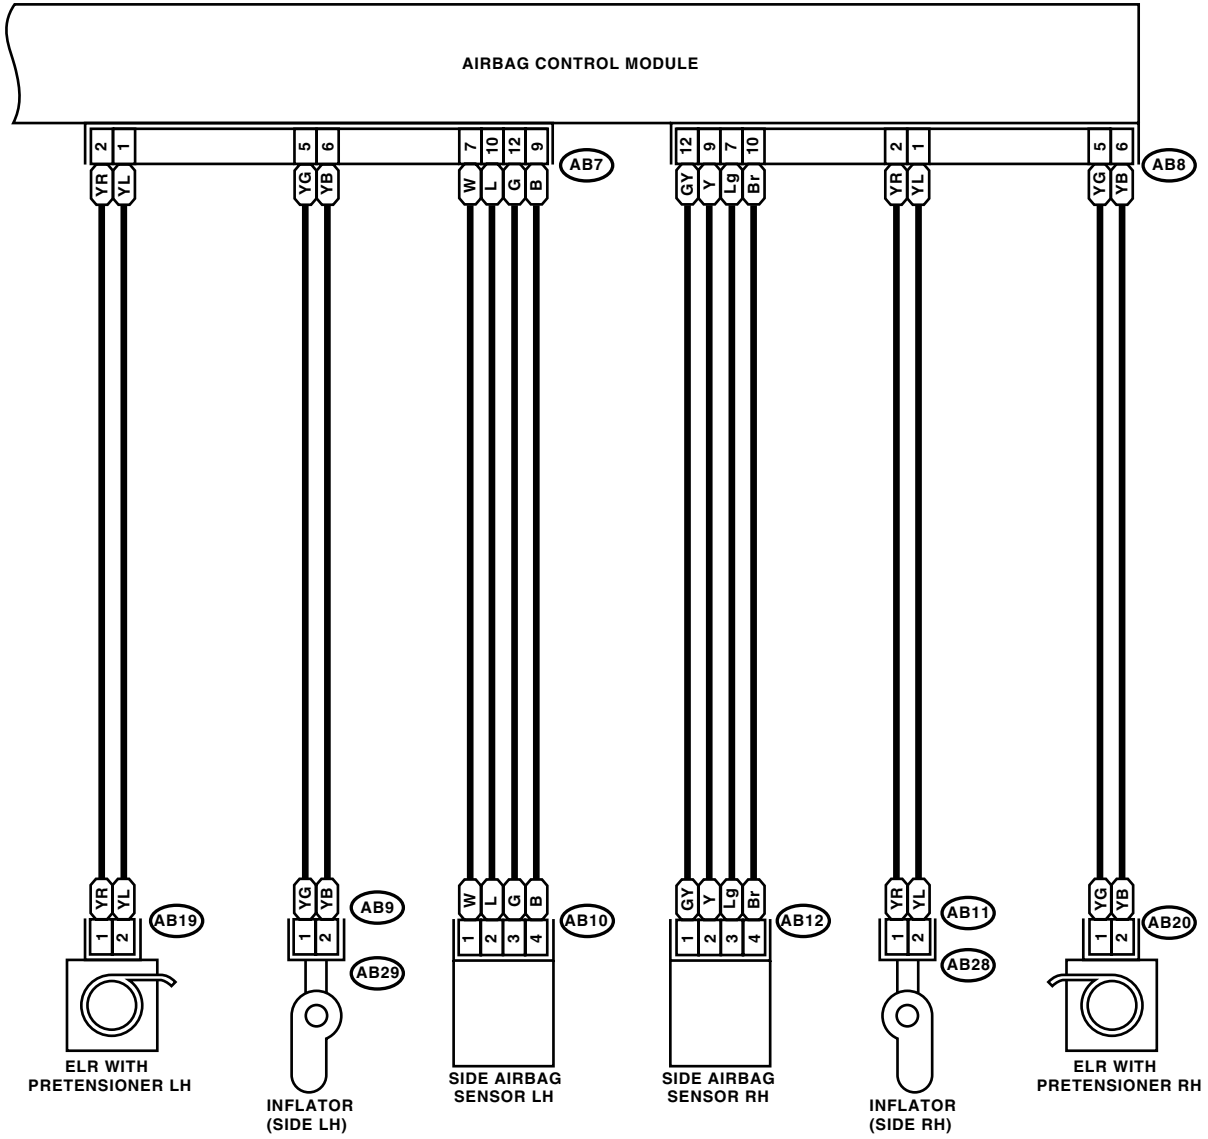

AIRBAG CONTROL MODULE I/O SIGNAL

AIRBAG SYSTEM (DIAGNOSTICS)

5. Airbag Control Module I/O Signal

A: SCHEMATIC

AB-00600

AIRBAG CONTROL MODULE I/O SIGNAL

AIRBAG SYSTEM (DIAGNOSTICS)

AB-00614

AIRBAG CONTROL MODULE I/O SIGNAL

AIRBAG SYSTEM (DIAGNOSTICS)

AB9 (YELLOW)

AB10 (YELLOW)

AB7 (YELLOW)

AB8 (YELLOW)

AB19

AB11 (YELLOW)

AB12 (YELLOW)

AB-00615