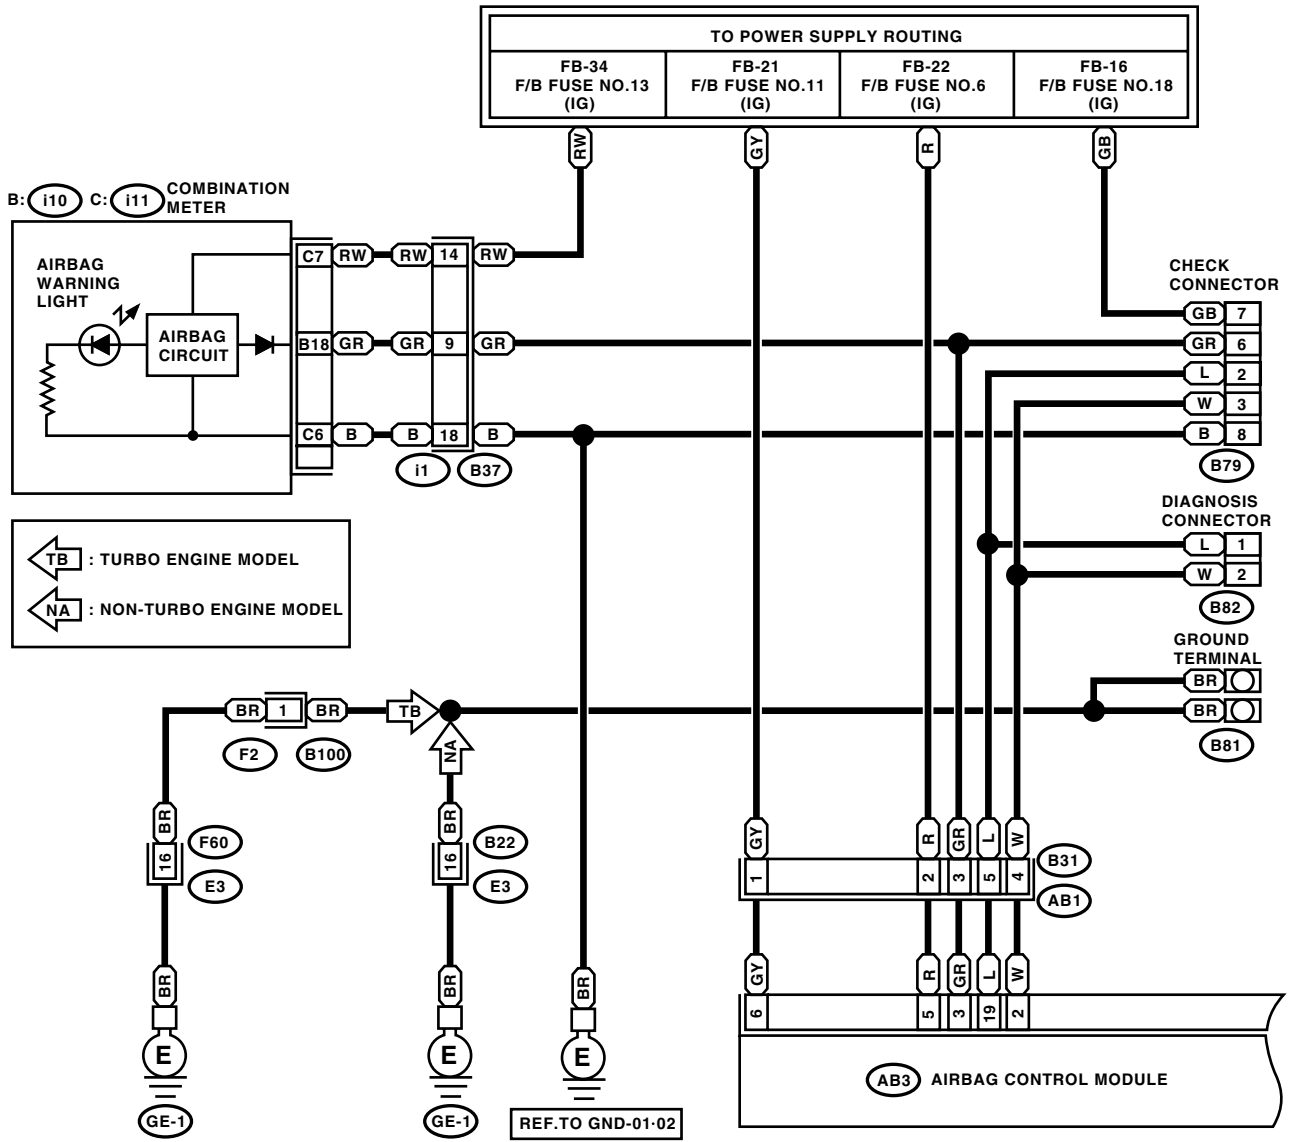

AIRBAG CONTROL MODULE I/O SIGNAL

AIRBAG SYSTEM (DIAGNOSTICS)

5. Airbag Control Module I/O Signal

A: SCHEMATIC

AB-00600

AIRBAG CONTROL MODULE I/O SIGNAL

AIRBAG SYSTEM (DIAGNOSTICS)

AB-00614

AIRBAG CONTROL MODULE I/O SIGNAL

AIRBAG SYSTEM (DIAGNOSTICS)

AB9 (YELLOW)

AB10 (YELLOW)

AB7 (YELLOW)

AB8 (YELLOW)

AB19

AB11 (YELLOW)

AB12 (YELLOW)

AB-00615