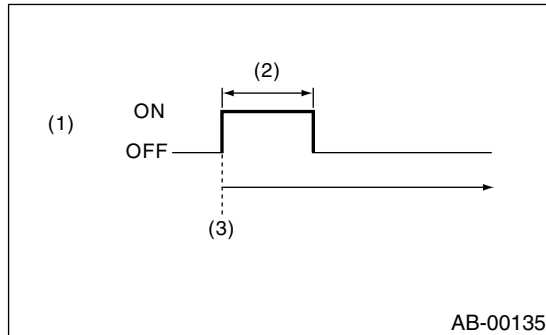

7. Airbag Warning Light Illumination Pattern

A: INSPECTION

Keep the ignition switch to ON, and confirm that the airbag warning light remains off after being turned on for approx. 6 seconds.

- (1) Airbag warning light
- (2) Approx. 6 seconds
- (3) Ignition switch ON