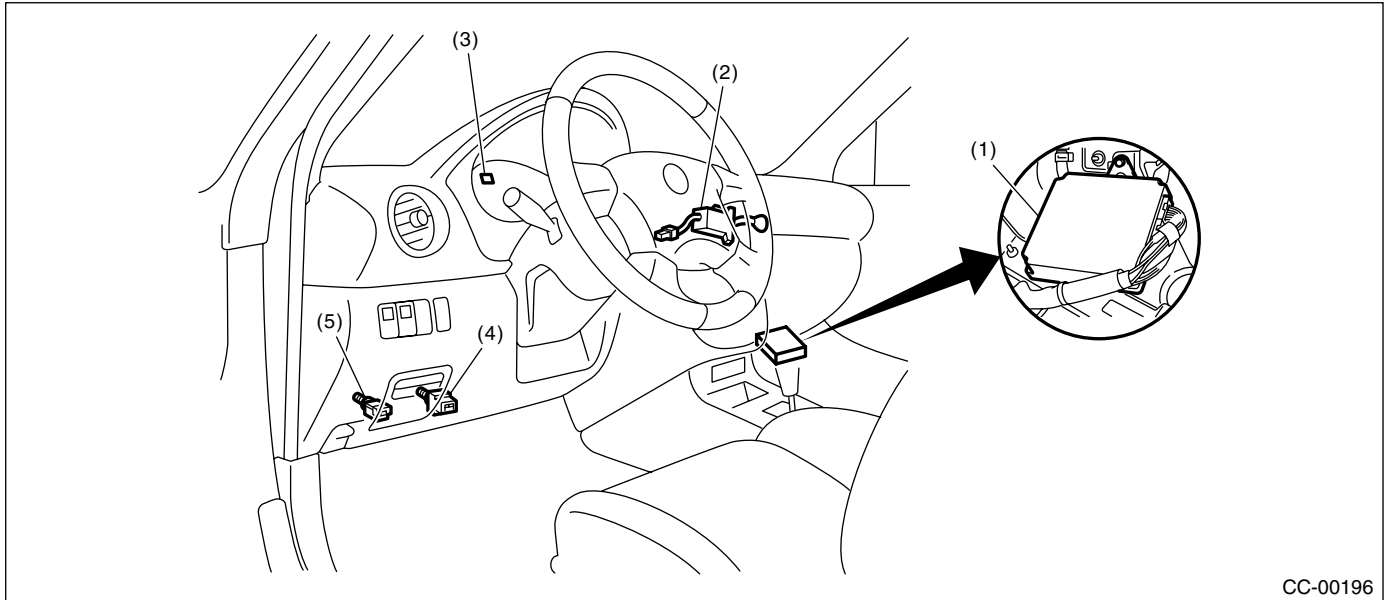

ELECTRICAL COMPONENTS LOCATION

CRUISE CONTROL SYSTEM (DIAGNOSTICS)

3. Electrical Components Location

A: LOCATION

CC-00196

- | | | |
|---|---|---------------------------------|
| (1) Engine control module (ECM) | (3) Cruise indicator light & cruise set indicator light | (4) Stop light and brake switch |
| (2) Cruise control command switch (with built-in main switch) | | (5) Clutch switch |