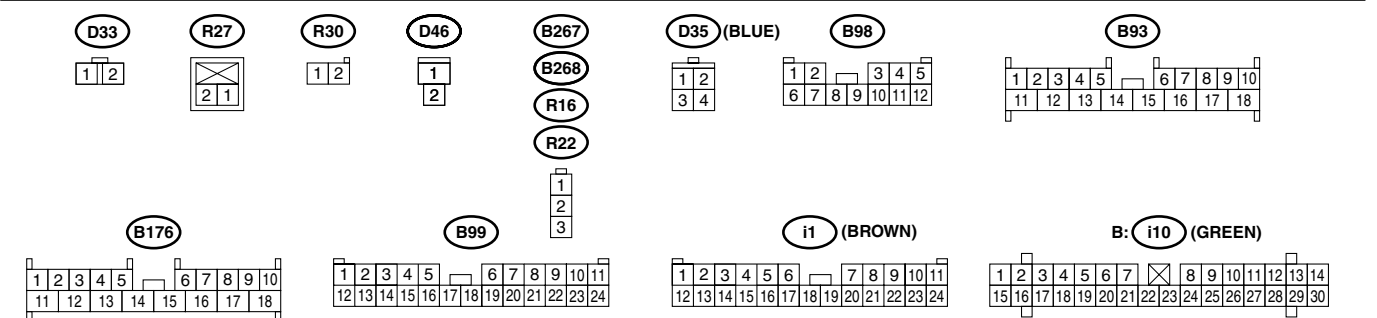

(F45)

(i2)

B: (i10) (GREEN)

WI-02512

SECURITY SYSTEM

WIRING SYSTEM

WI-02513