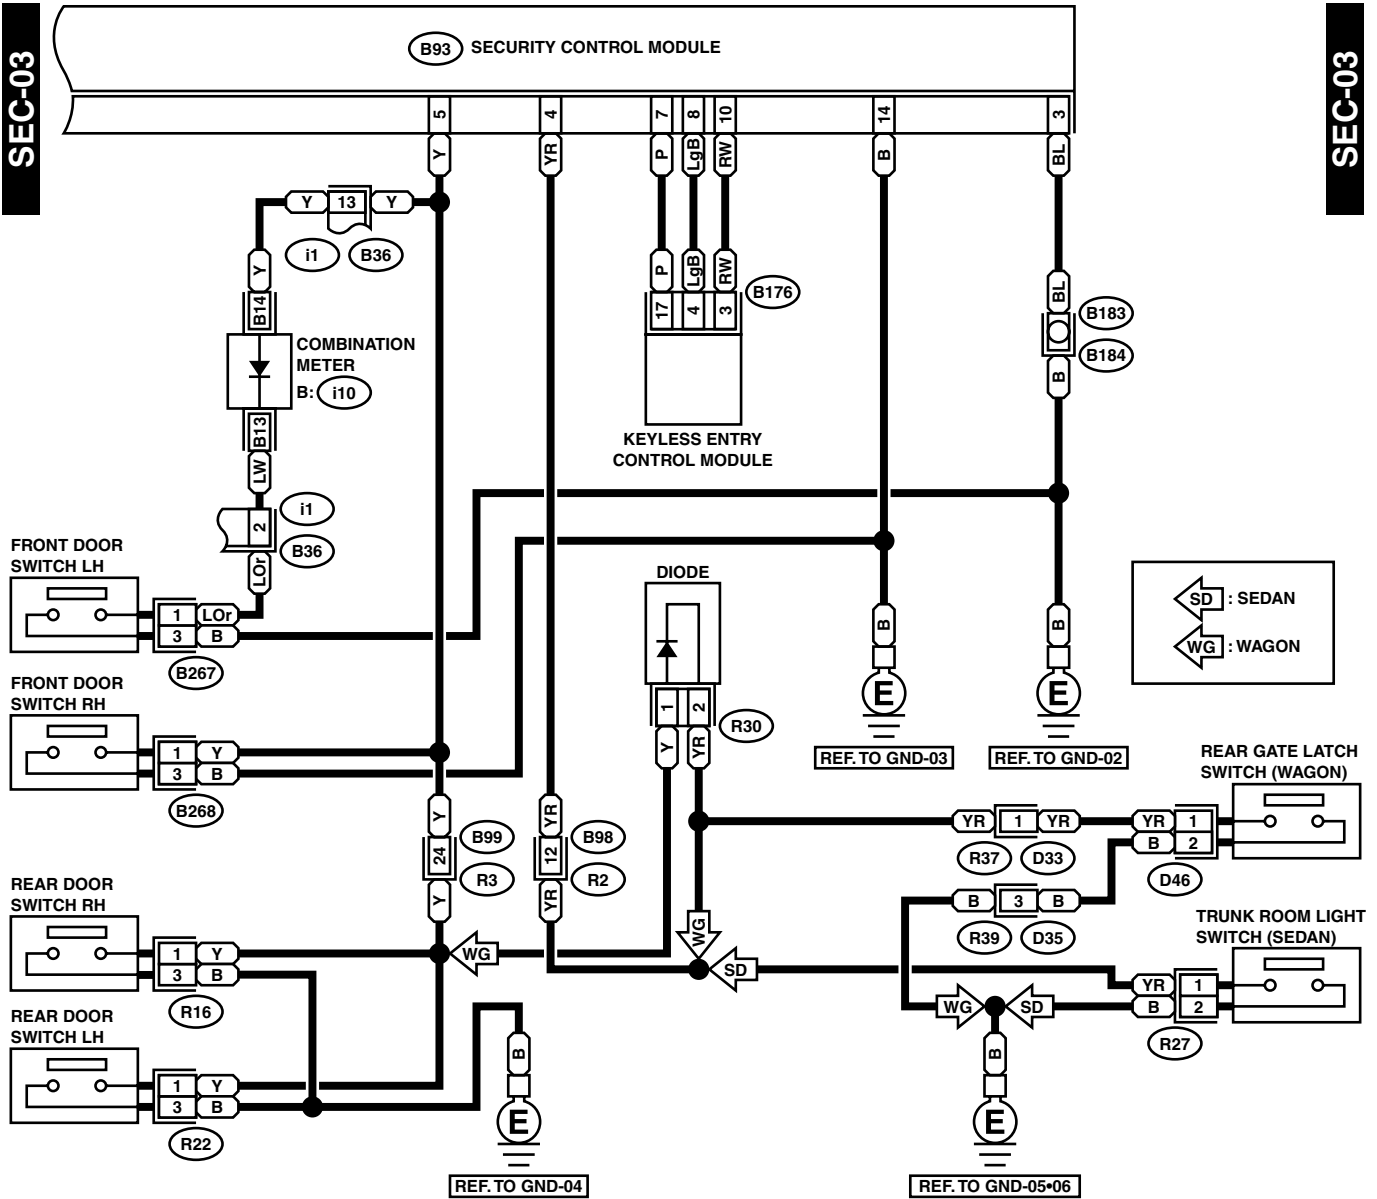

41. Security System

A: SCHEMATIC

SECURITY SYSTEM

WIRING SYSTEM

(B68) (BLACK)

(B243)

C: (i11) (GREEN)

(B93)

(F45)

(i2)

B: (i10) (GREEN)

WI-02512

SECURITY SYSTEM

WIRING SYSTEM

WI-02513