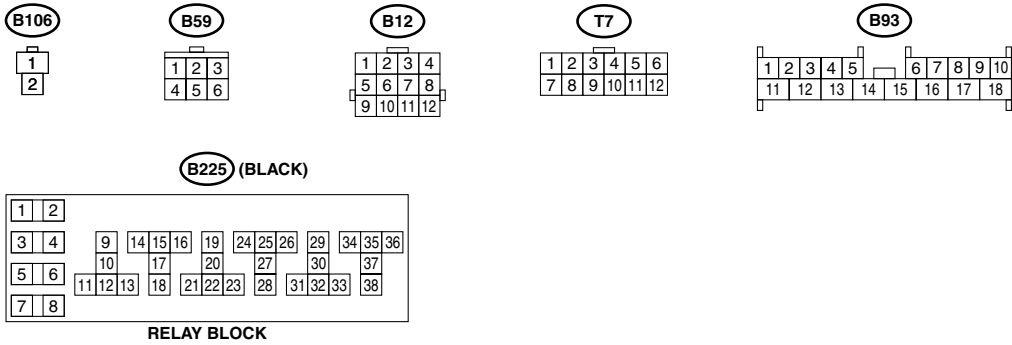

41. Security System

A: SCHEMATIC

SECURITY SYSTEM

WIRING SYSTEM

(B68) (BLACK)

(B243)

C: (i11) (GREEN)

(B93)