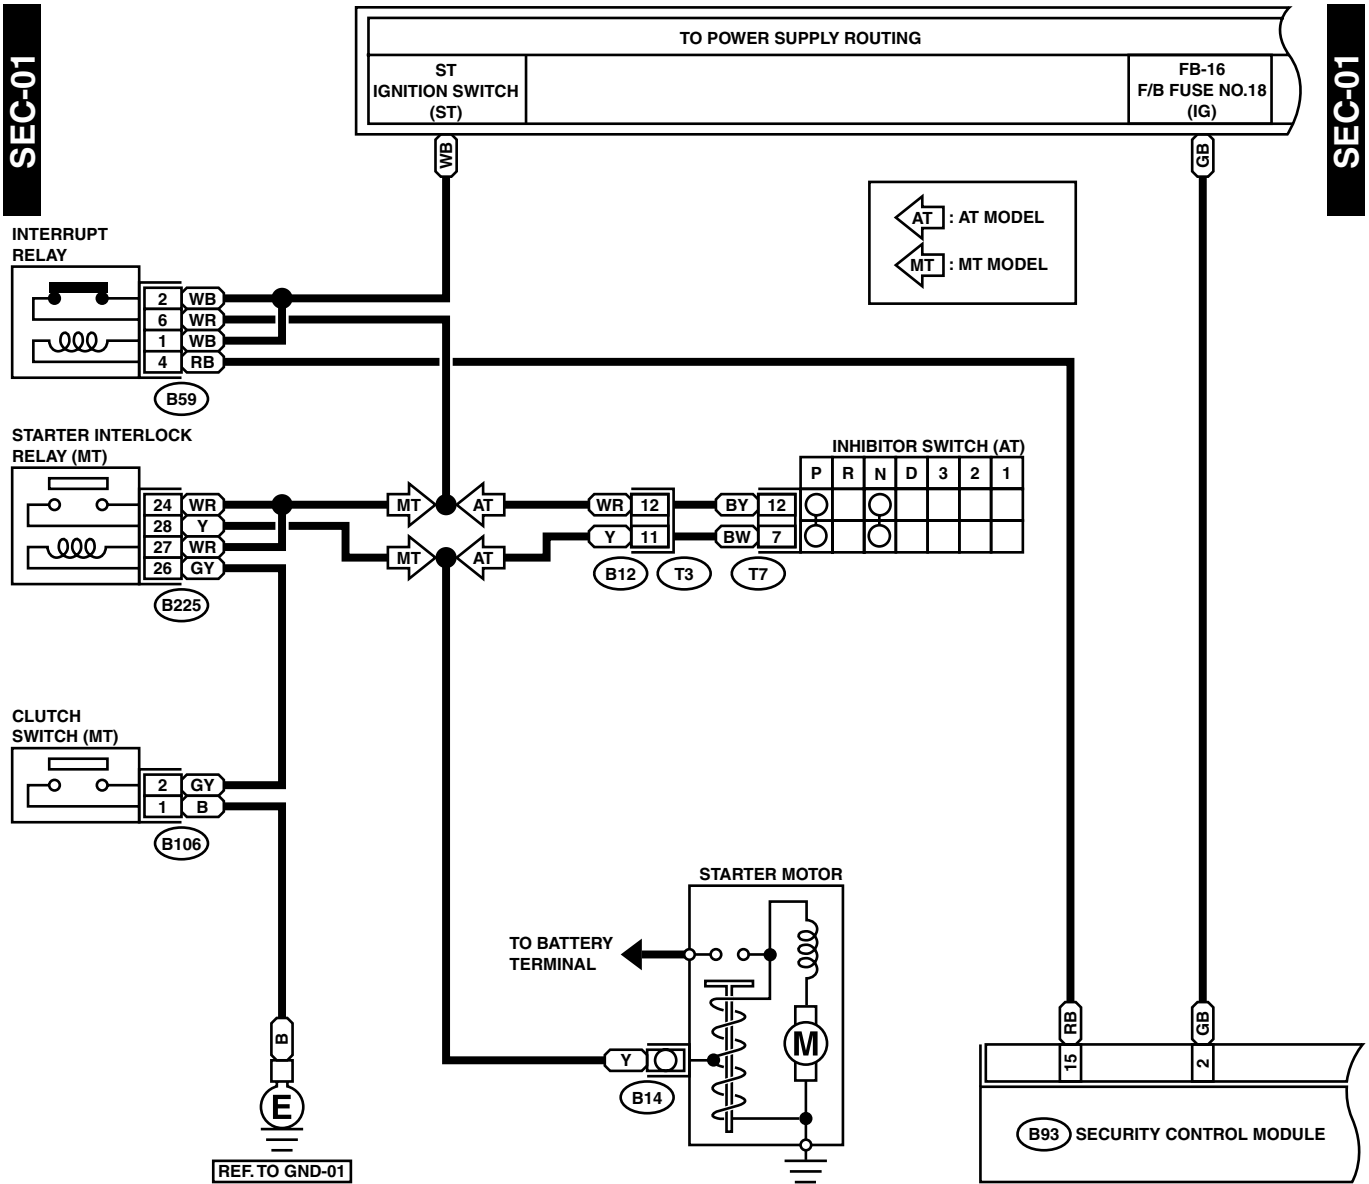

41. Security System

A: SCHEMATIC

SECURITY SYSTEM

WIRING SYSTEM

(B68) (BLACK)

(B243)

C: (i11) (GREEN)

(B93)

(F45)

(i2)

B: (i10) (GREEN)

WI-02512

SECURITY SYSTEM

WIRING SYSTEM

WI-02513