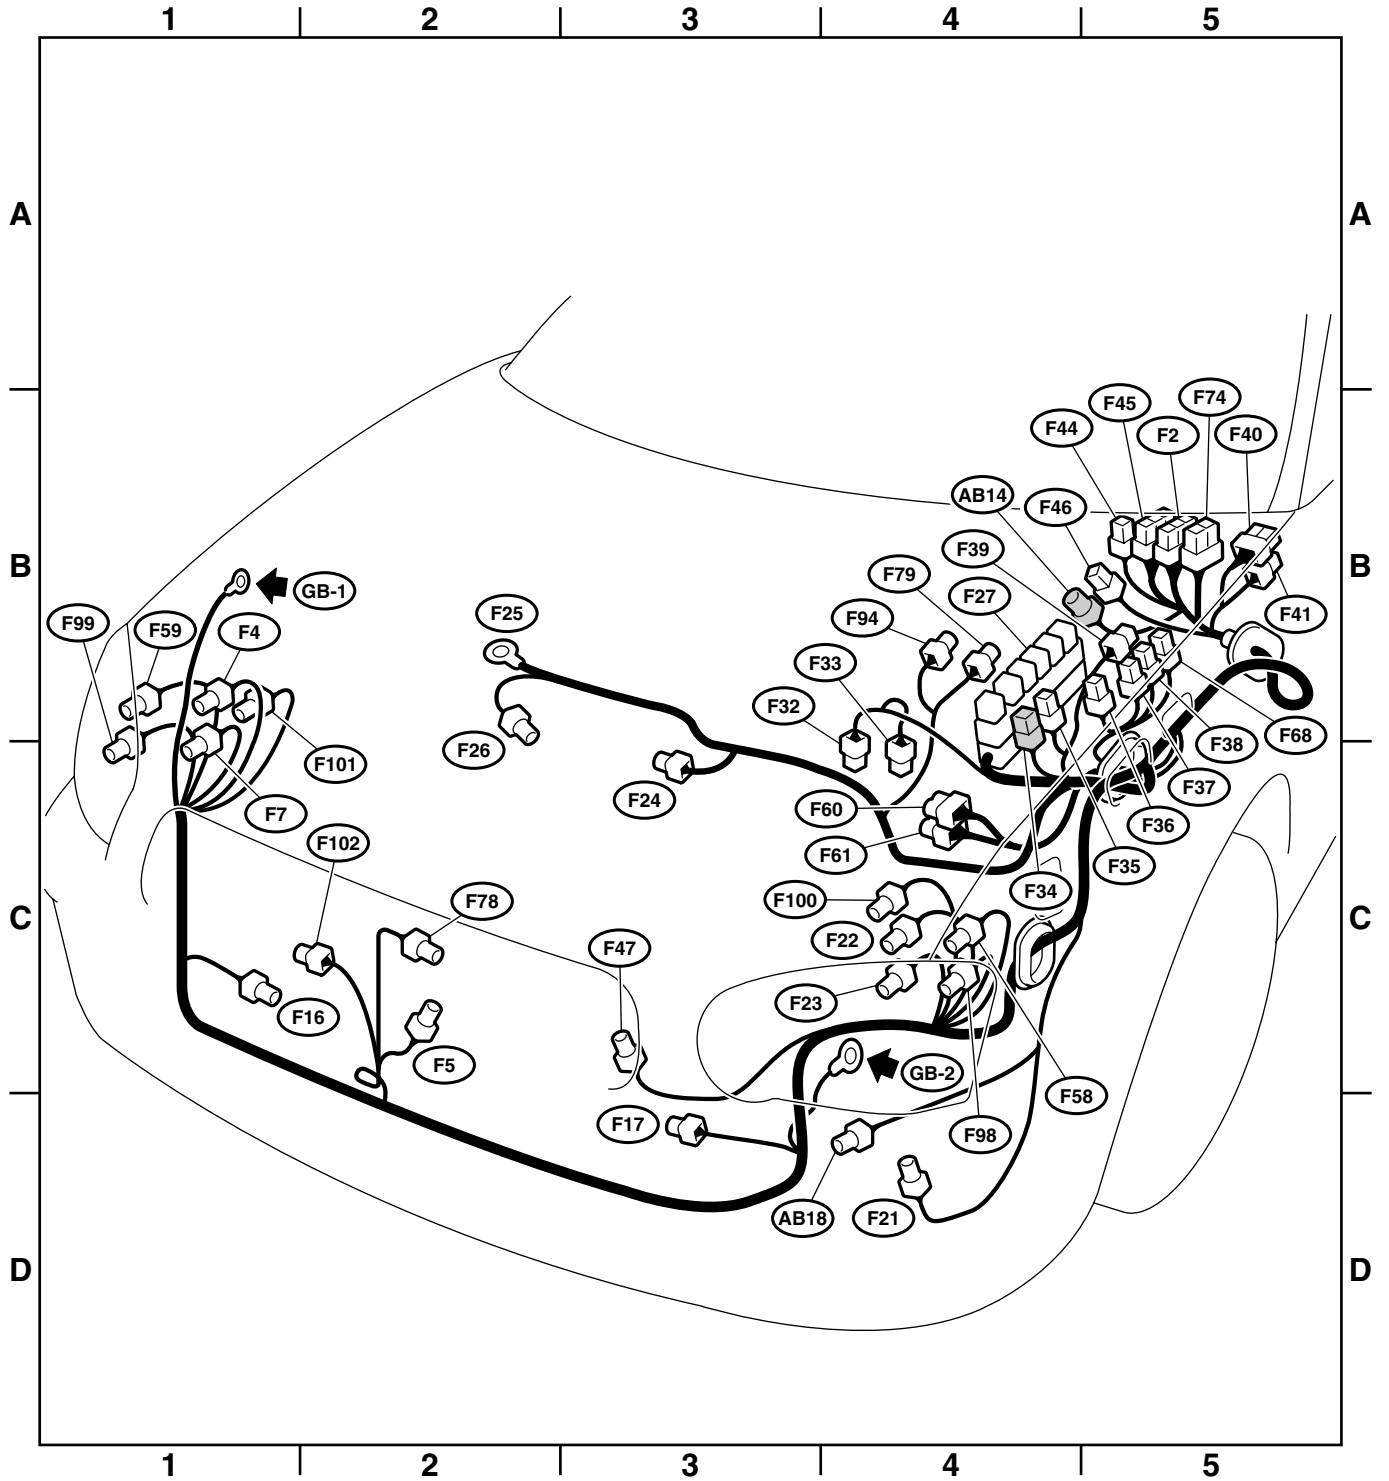

FRONT WIRING HARNESS

WIRING SYSTEM

• Front Sub Sensor Harness

Connector				Connecting to	
No.	Pole	Color	Area	No.	Name
AB14	2	Yellow	B-4	AB13	Airbag wiring harness
AB18	2	Yellow	D-4		Front sub sensor

WI-02516