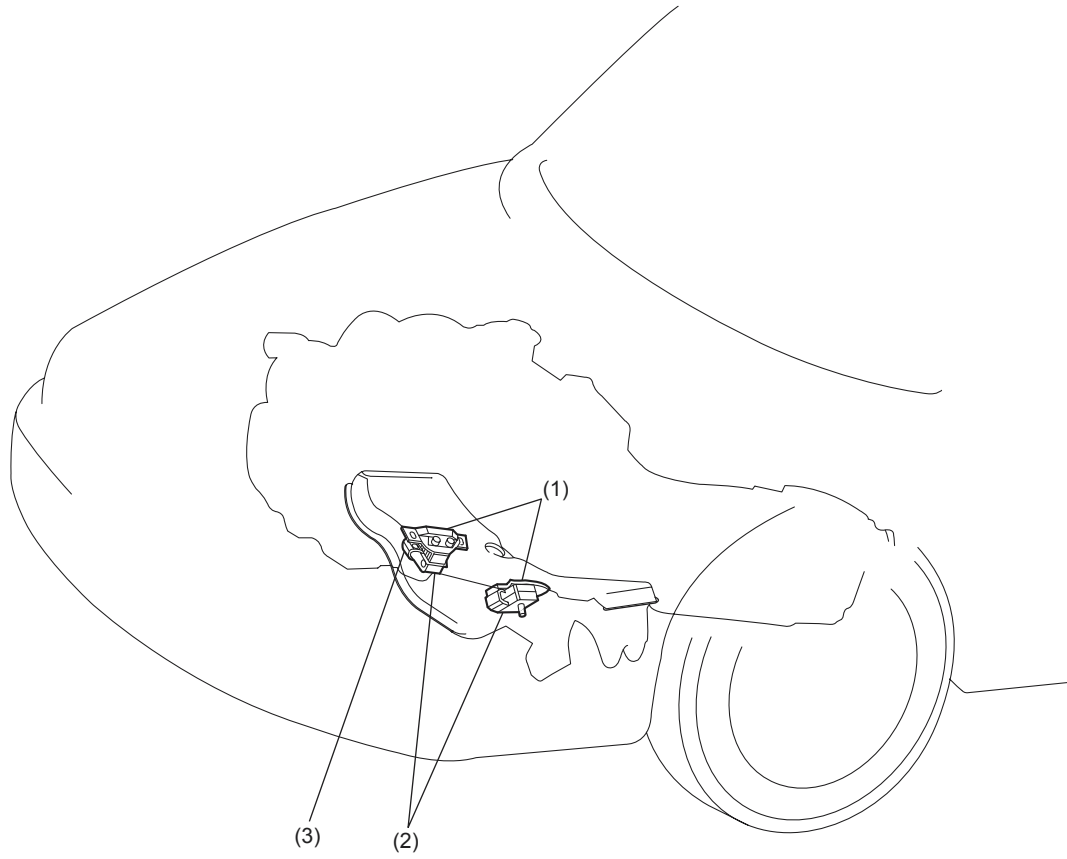

## ENGINE MOUNTING

MECHANICAL

### 12.Engine Mounting

ME-00797

- (1) Bracket
- (2) Cushion rubber
- (3) Heat shield cover (RH side only)

ME(STi)-17