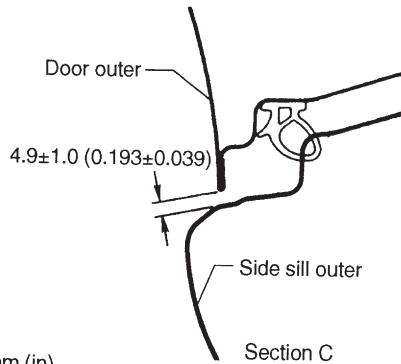

1. Door and Rear Gate

A: DOOR ALIGNMENT

Unit: mm (in)